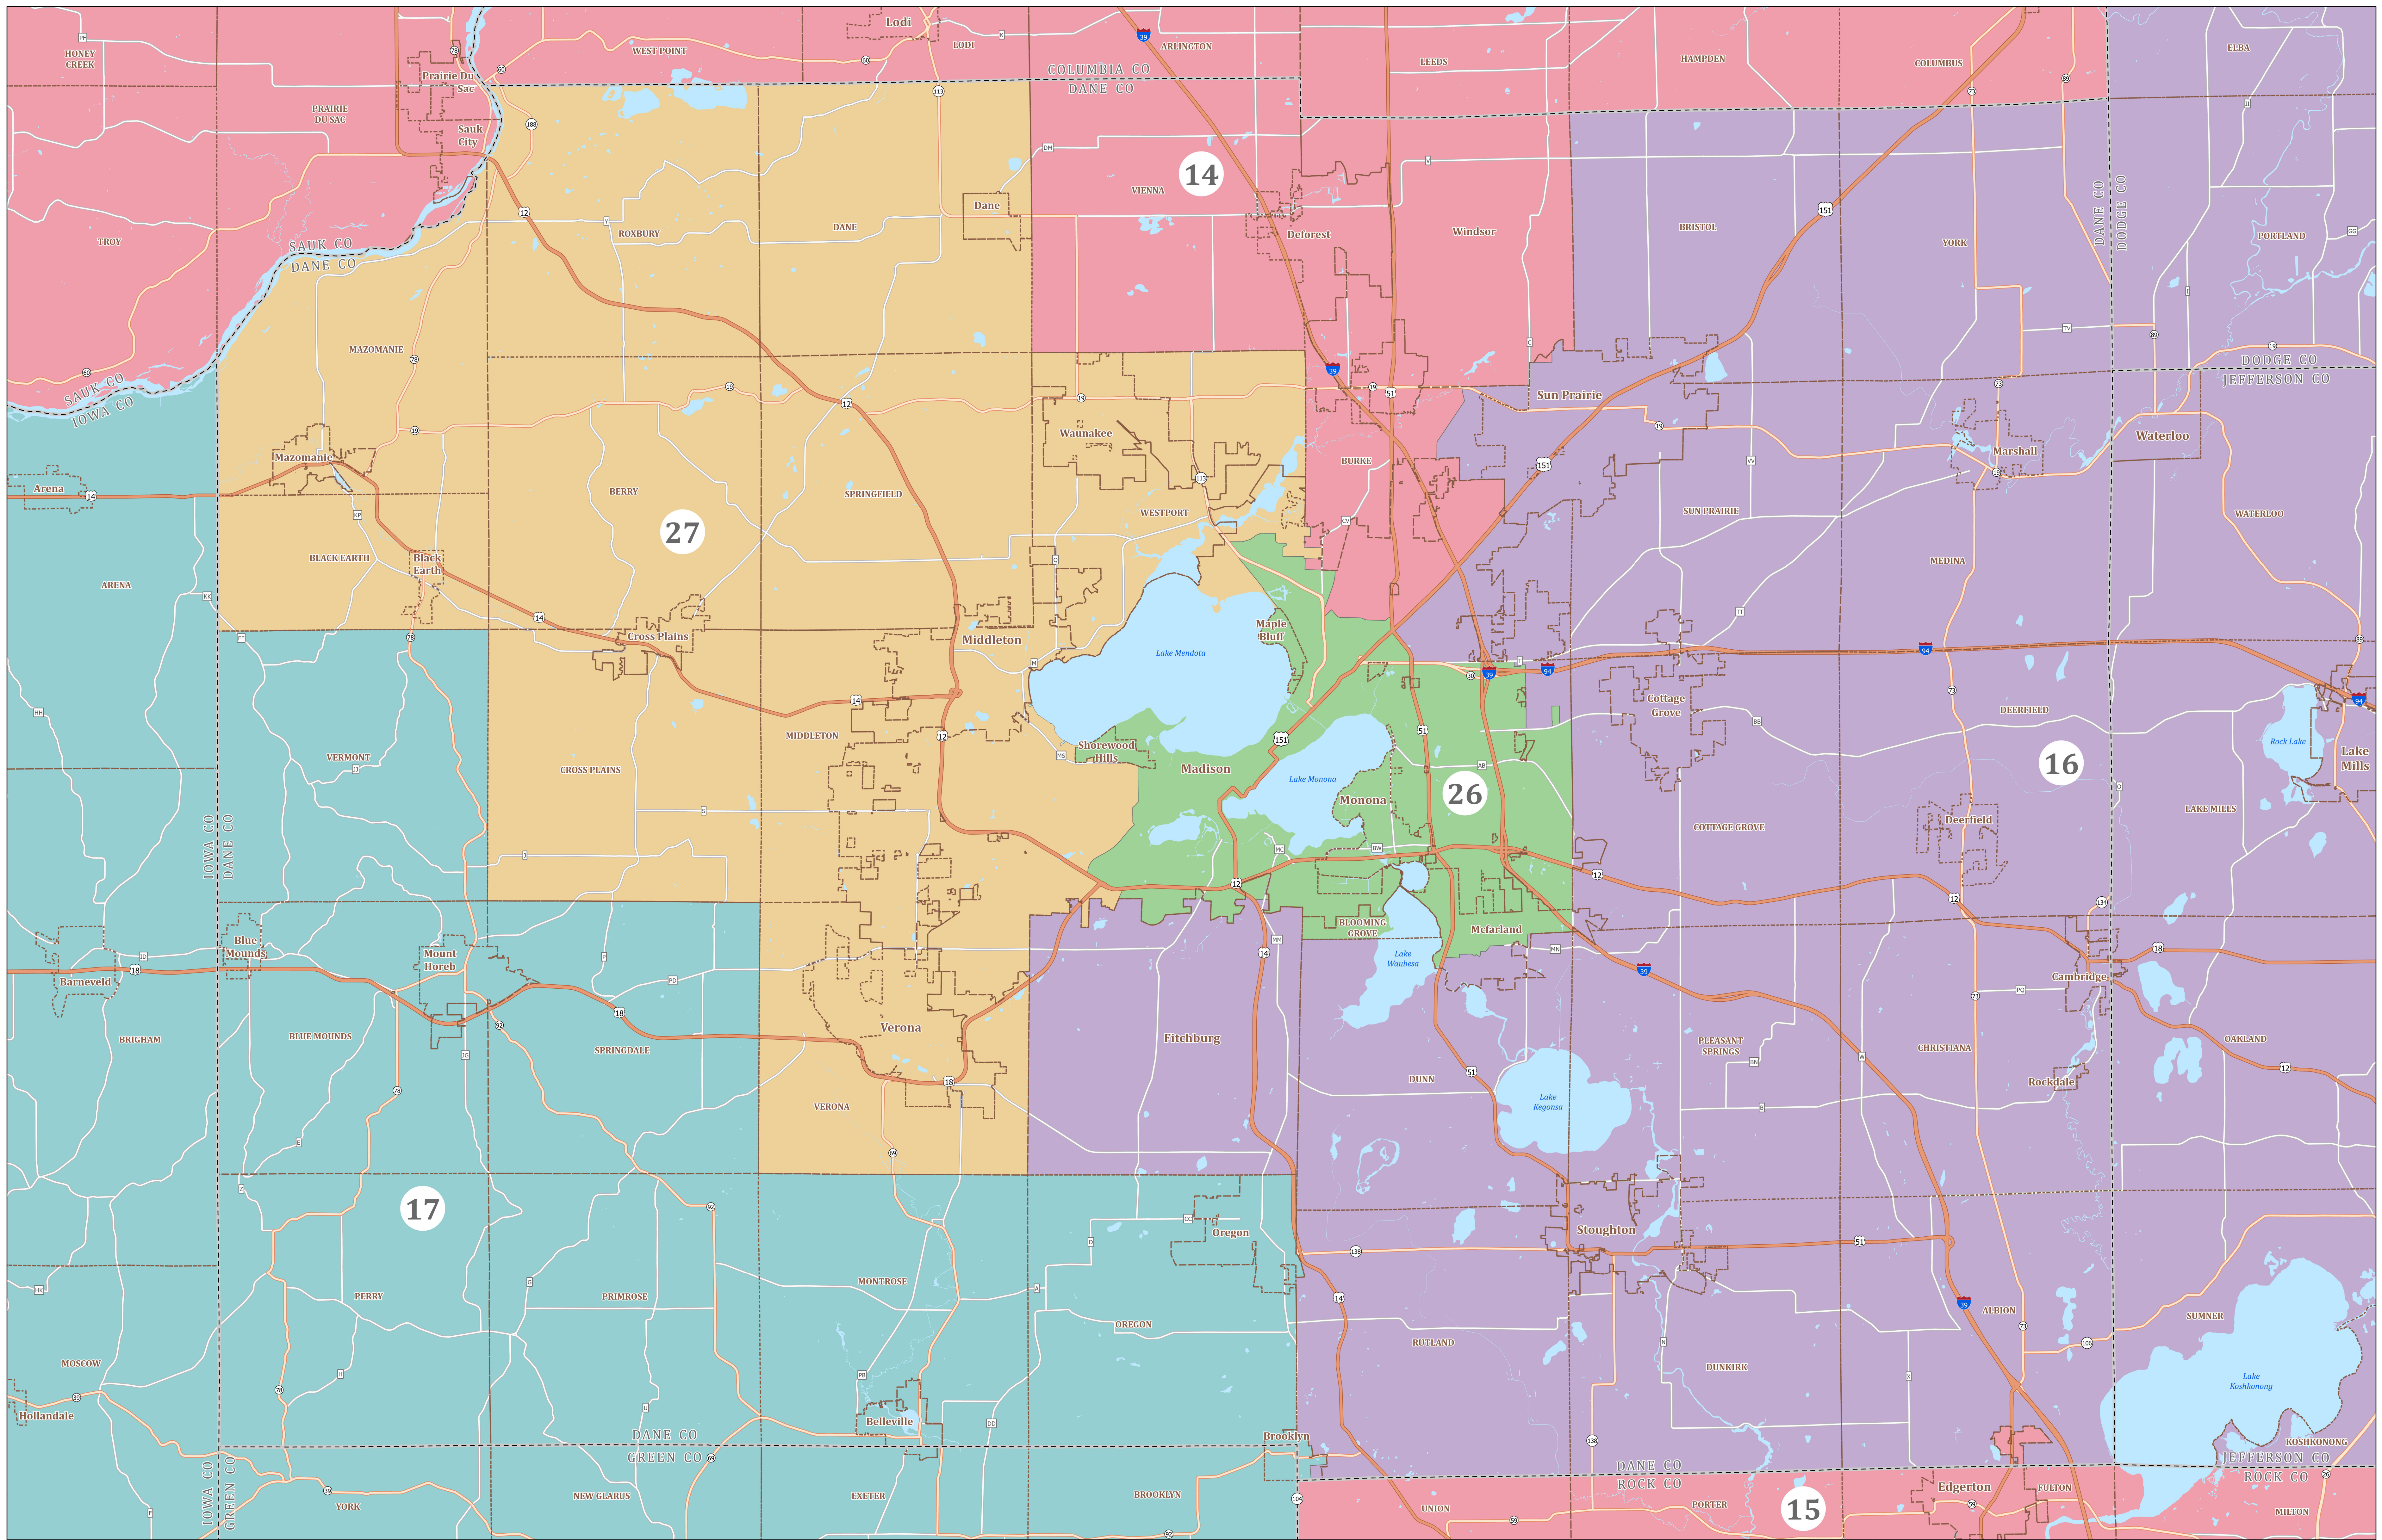

Dane County Area, Wisconsin

Senate Districts

2024

Projection:
NAD 1983 Wisconsin TM US Ft

Cartography:
LTSB GIS Team, 2024