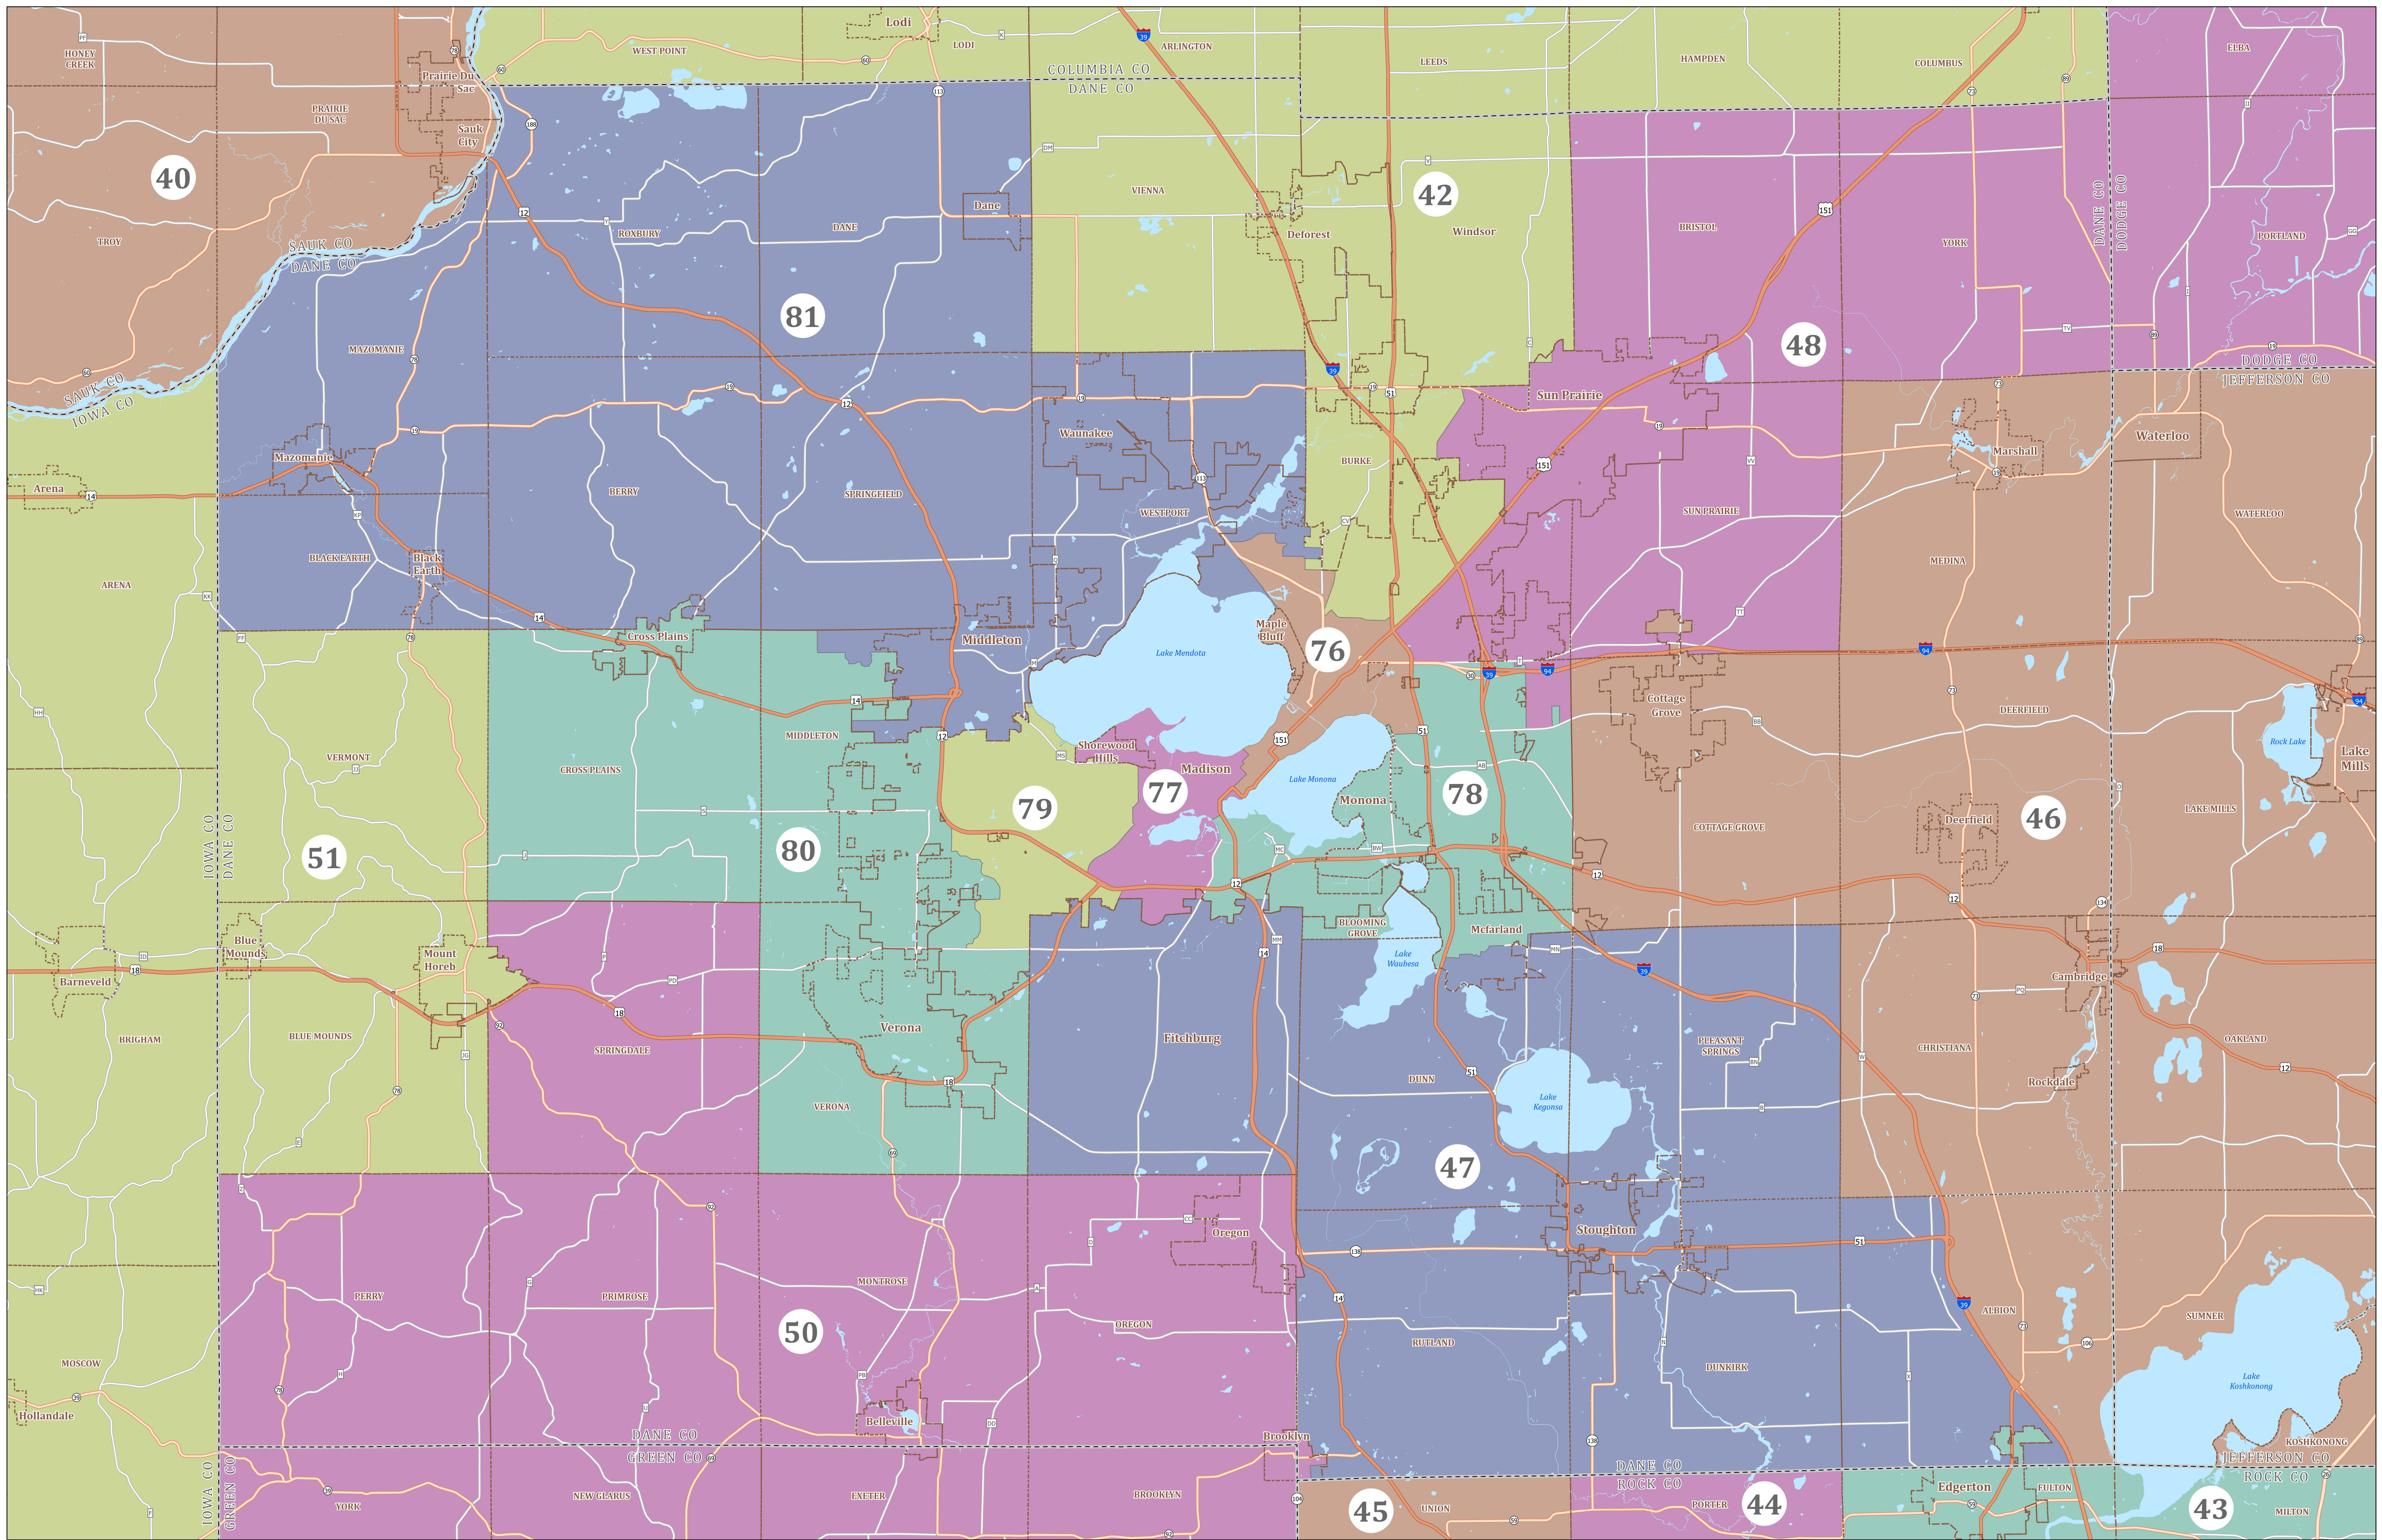

Dane County Area, Wisconsin

Assembly Districts

2024

Projection:
NAD 1983 Wisconsin TM US Ft

Cartography:
LTSB GIS Team, 2024