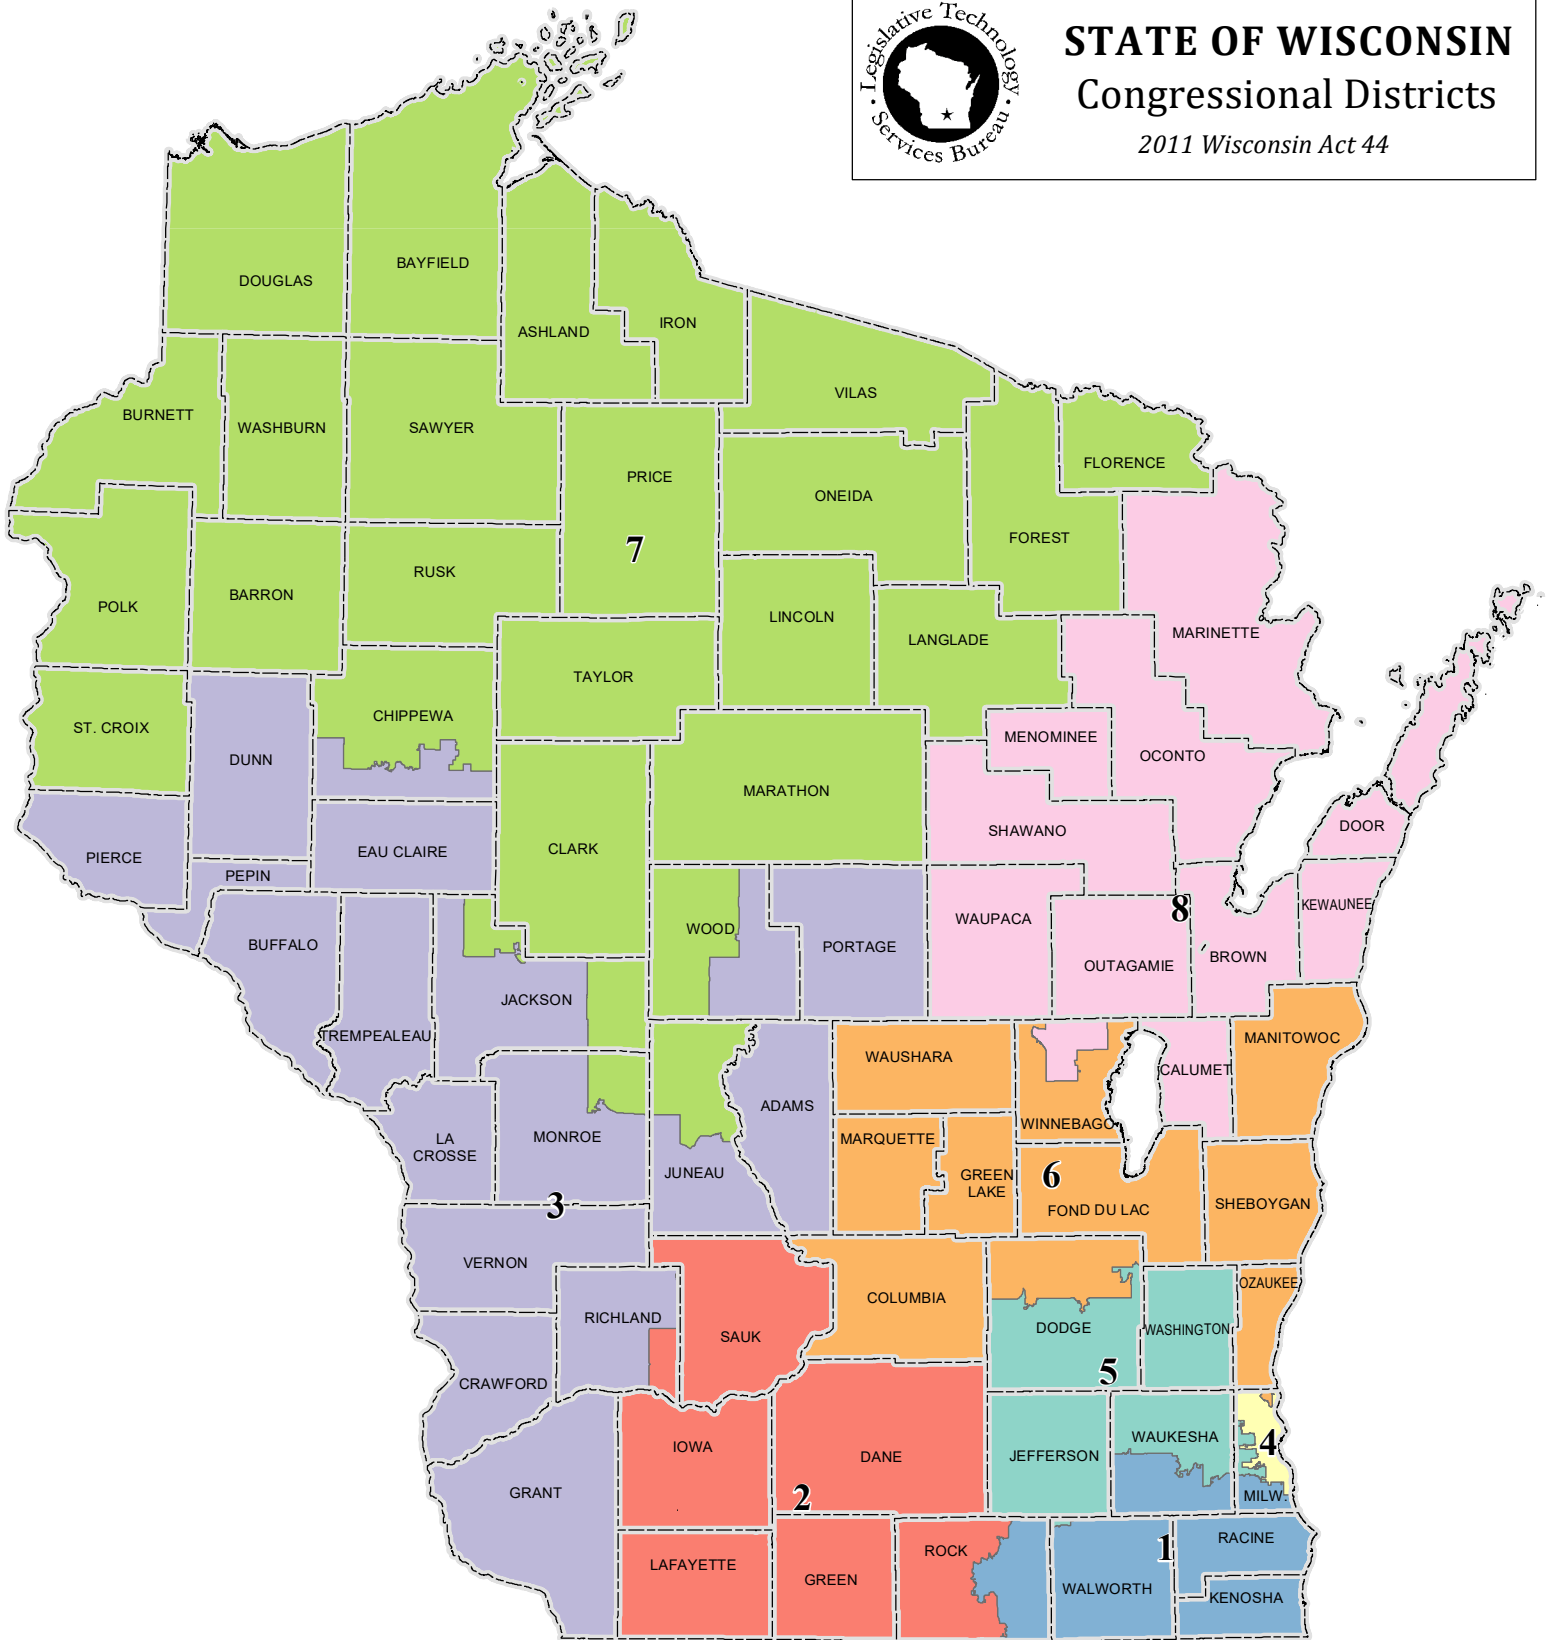

STATE OF WISCONSIN Congressional Districts

2011 Wisconsin Act 44

Legislative Technology Services Bureau
17 West Main Street, Suite 200
Madison, WI 53703-3305
(608) 283-1830
www.legis.wisconsin.gov/ltsb/gis

Source: U.S. Census Bureau's TIGER 2010 data
Projection: WI Transverse Mercator (WTM 83/91)

2021 - 2022 Wisconsin Members of the United States House of Representatives

- | | |
|--|---|
| 1 st District: Bryan Steil | 5 th District: Scott Fitzgerald |
| 2 nd District: Mark Pocan | 6 th District: Glenn Grothman |
| 3 rd District: Ron Kind | 7 th District: Thomas Tiffany |
| 4 th District: Gwen Moore | 8 th District: Mike Gallagher |