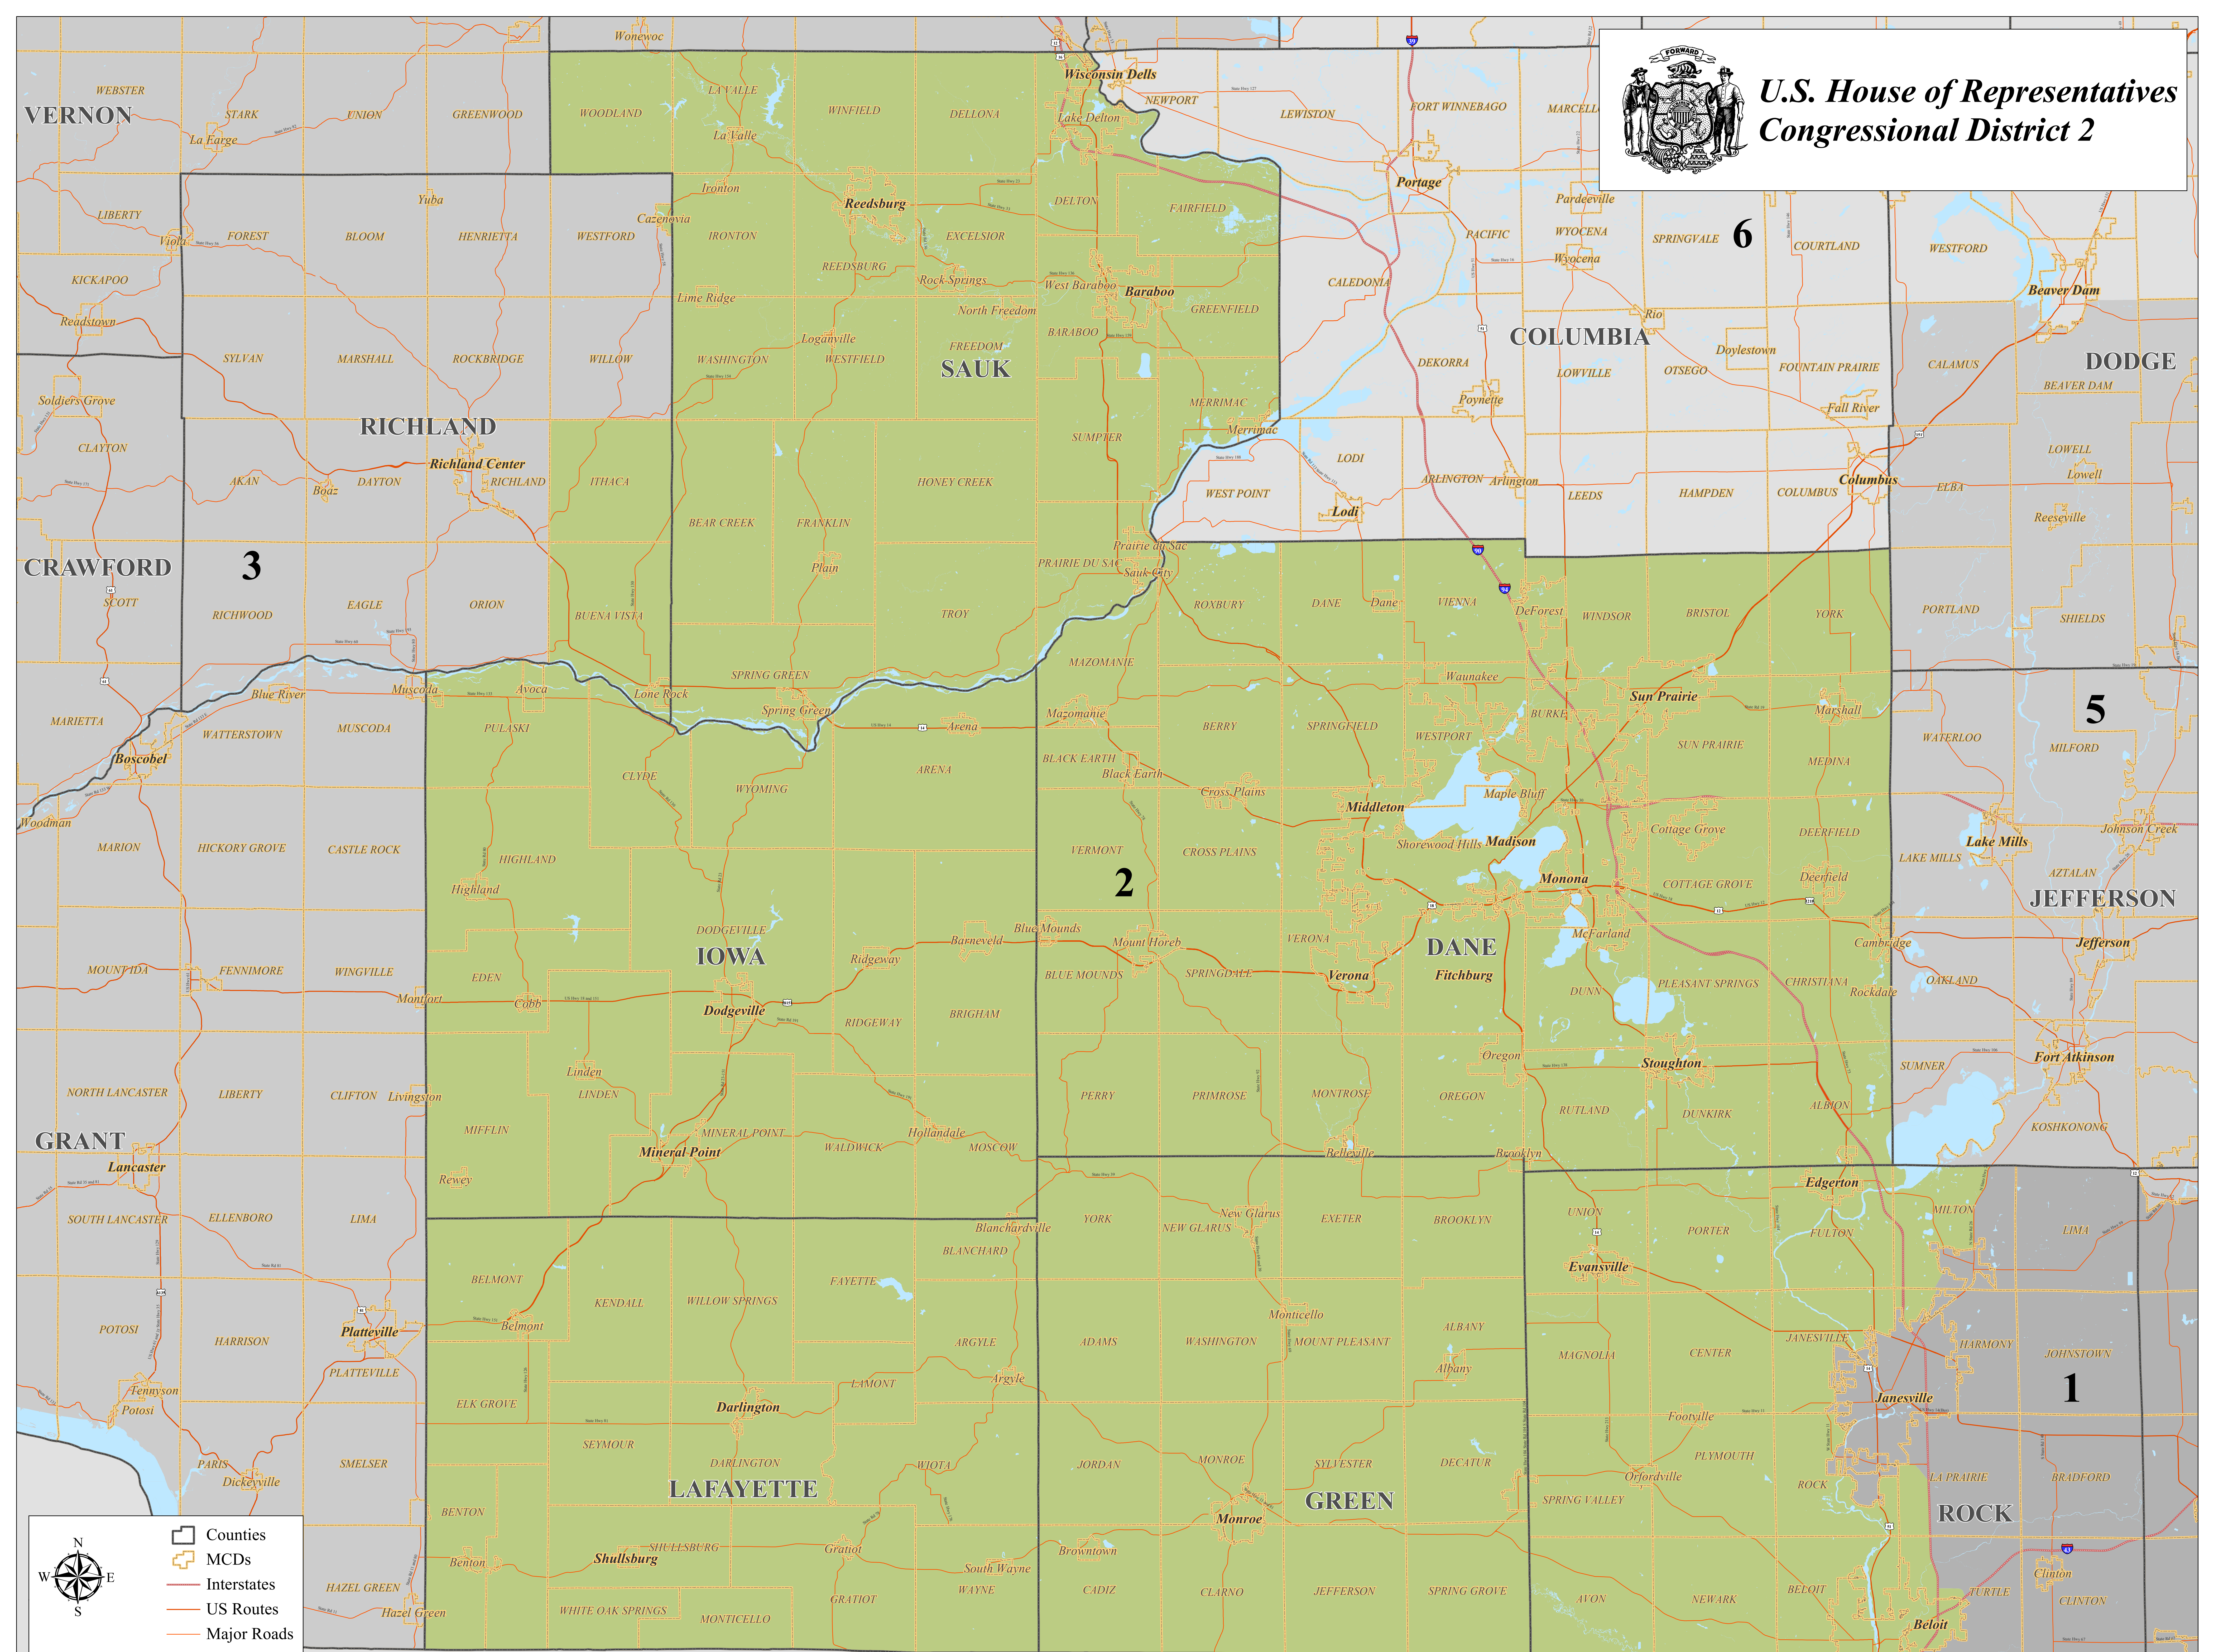

U.S. House of Representatives Congressional District 2

Legend

- Counties
- MCDs
- Interstates
- US Routes
- Major Roads

Scale

0 2.5 5 10 Miles

Compass

N
W E
S