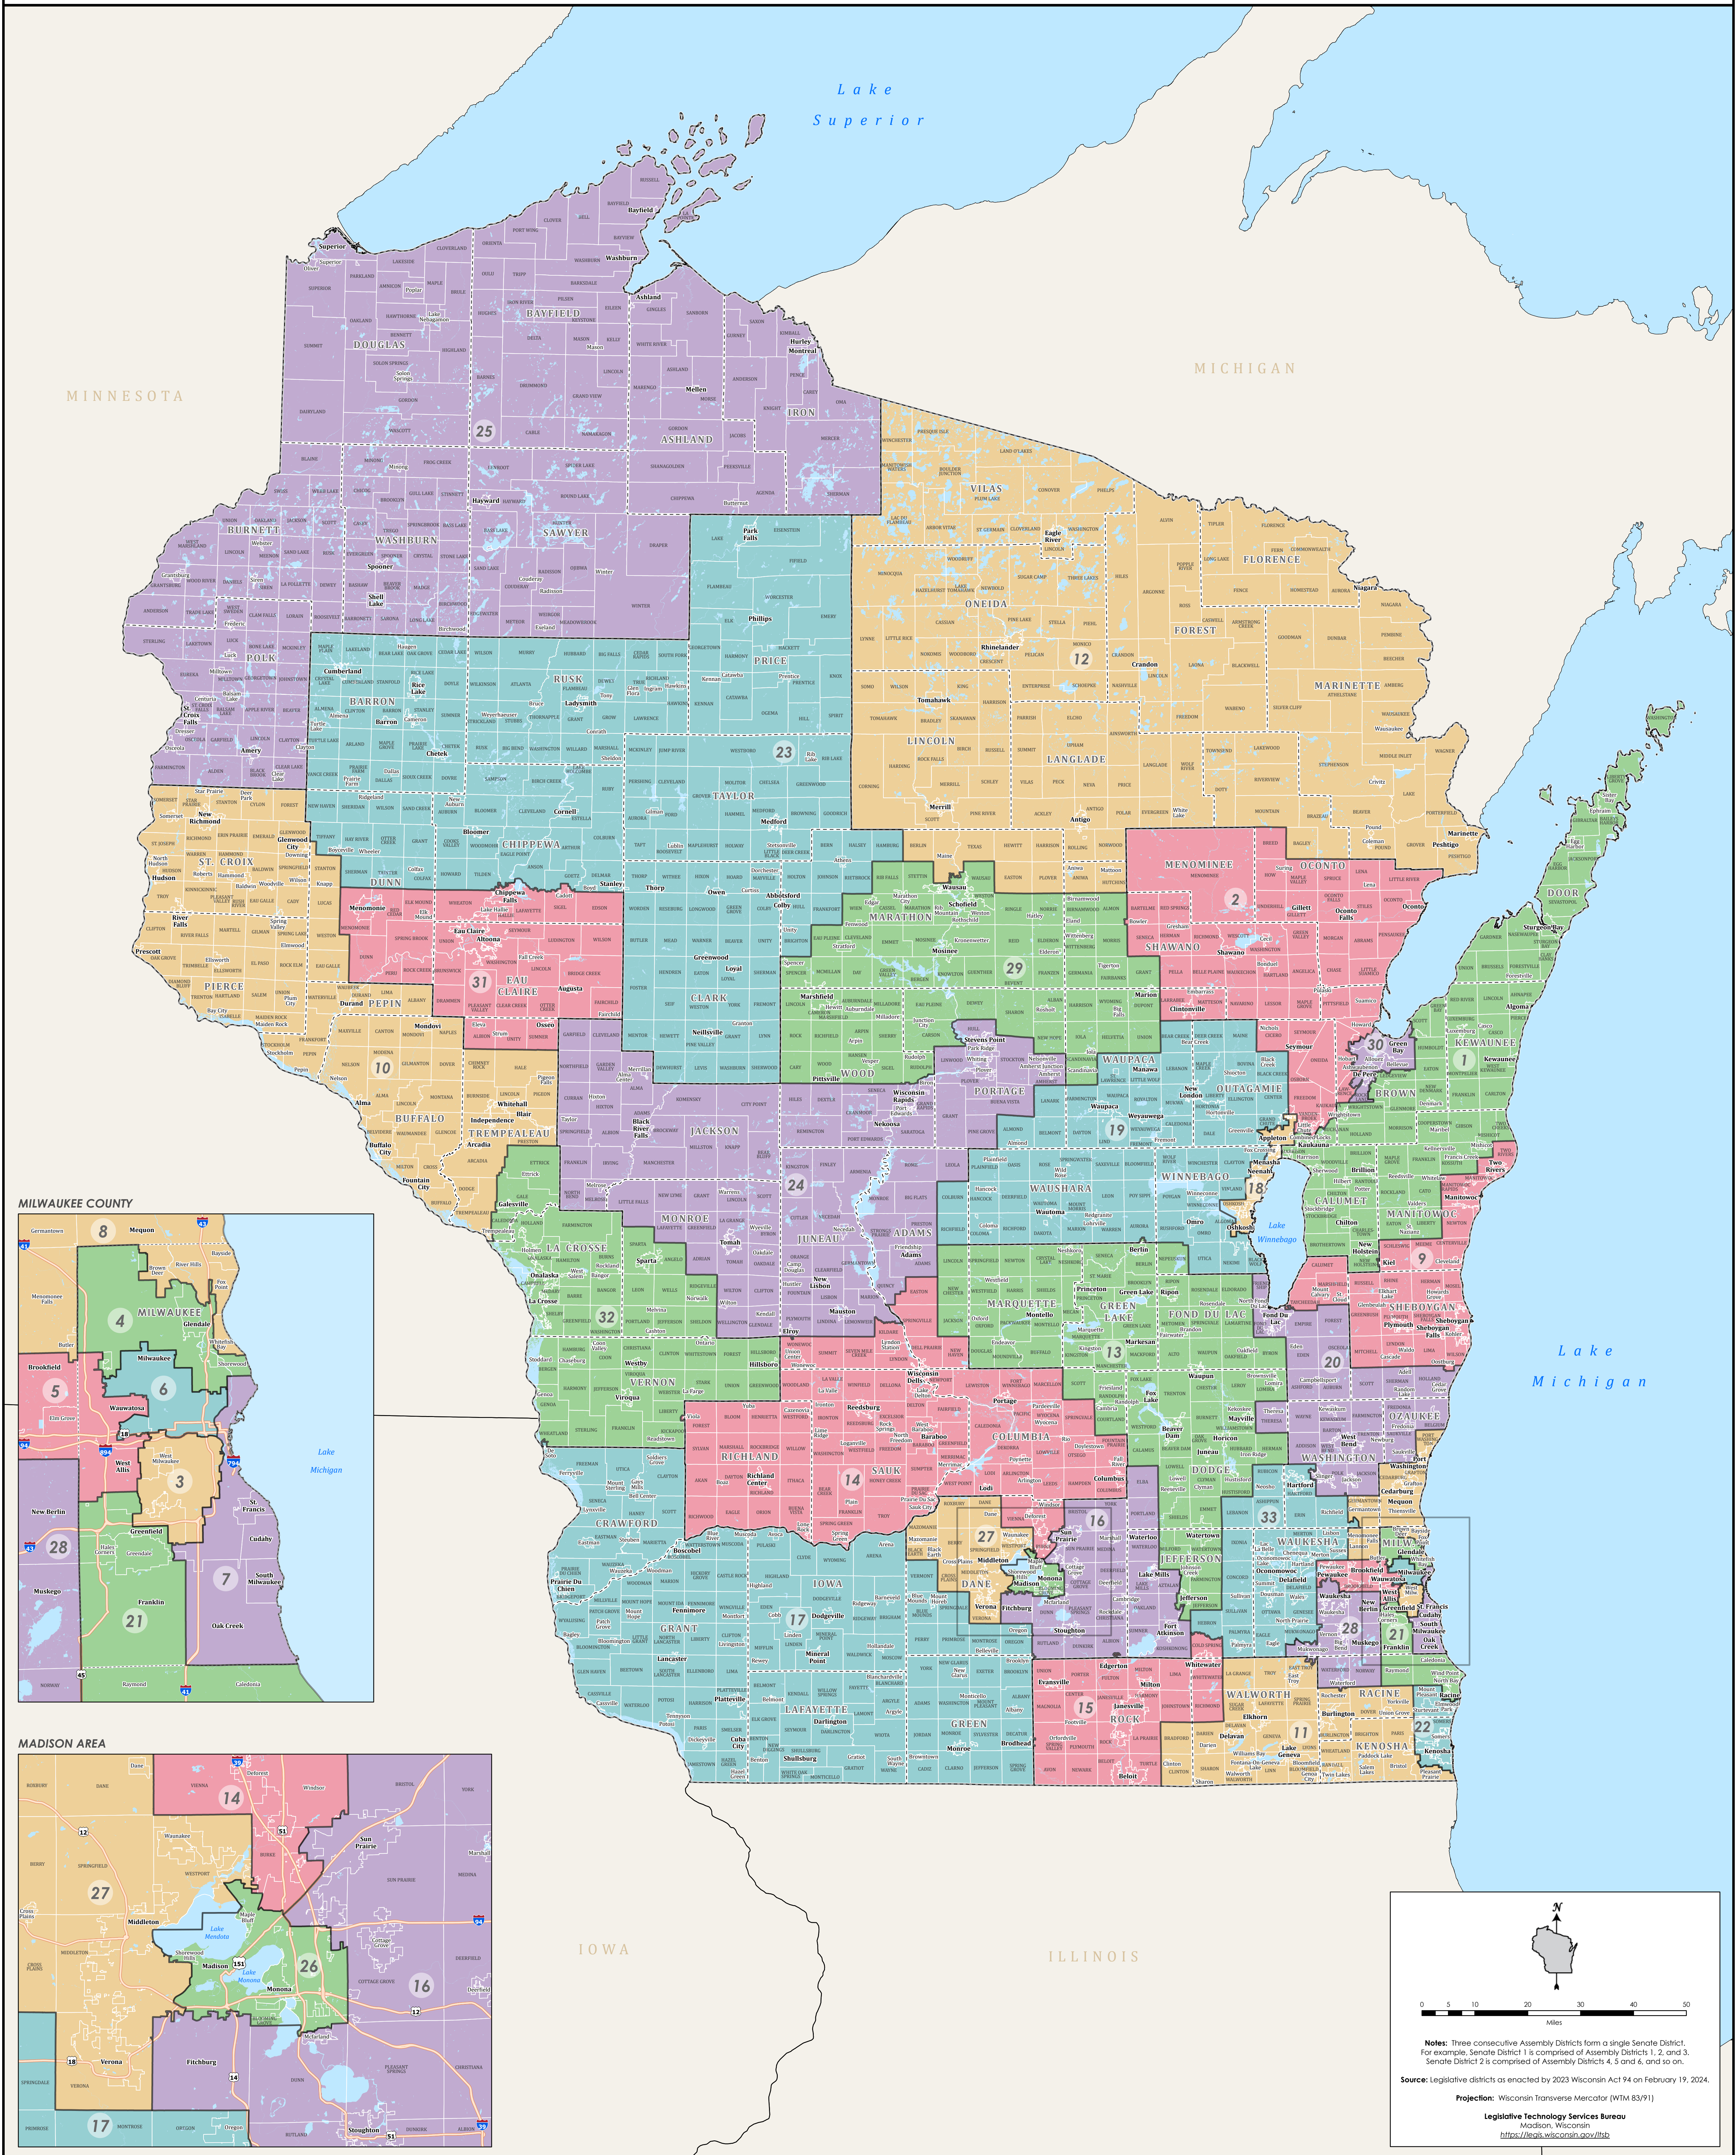

Senate Districts

STATE OF WISCONSIN

2023 Wisconsin Act 94

Notes: Three consecutive Assembly Districts form a single Senate District. For example, Senate District 1 is comprised of Assembly Districts 1, 2, and 3. Senate District 2 is comprised of Assembly Districts 4, 5, and 6, and so on.

Source: Legislative districts as enacted by 2023 Wisconsin Act 94 on February 19, 2024.

Projection: Wisconsin Transverse Mercator (WTM 83/91)

Legislative Technology Services Bureau
Madison, Wisconsin
<https://legis.wisconsin.gov/ltsb>