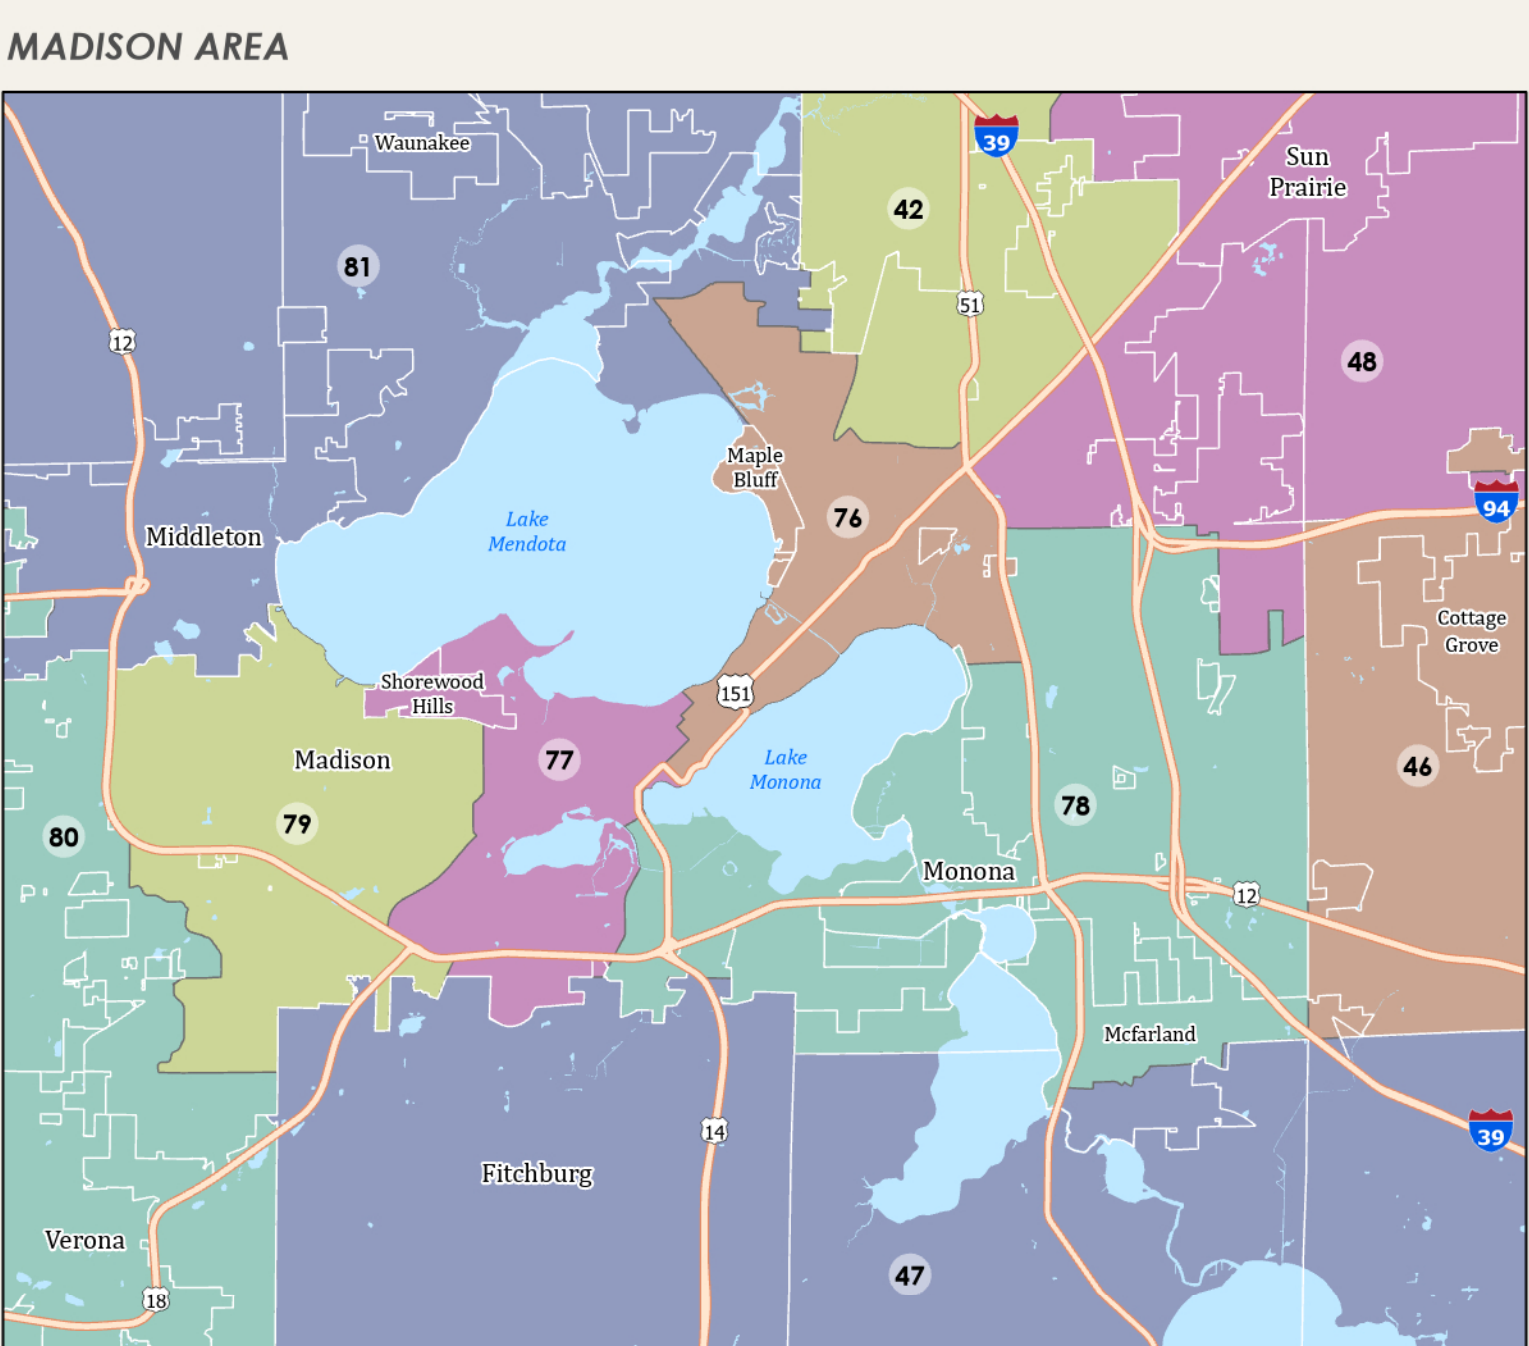

# Assembly Districts

## STATE OF WISCONSIN

2023 Wisconsin Act 94

0 5 10 20 30 40 50  
Miles

**Notes:** Three consecutive Assembly Districts form a single Senate District. For example, Senate District 1 is comprised of Assembly Districts 1, 2, and 3. Senate District 2 is comprised of Assembly Districts 4, 5 and 6, and so on.

**Source:** Legislative districts as enacted by 2023 Wisconsin Act 94 on February 19, 2024.

**Projection:** Wisconsin Transverse Mercator (WTM 83/91)

**Legislative Technology Services Bureau**  
Madison, Wisconsin  
<https://legi.wisconsin.gov/ltsb>