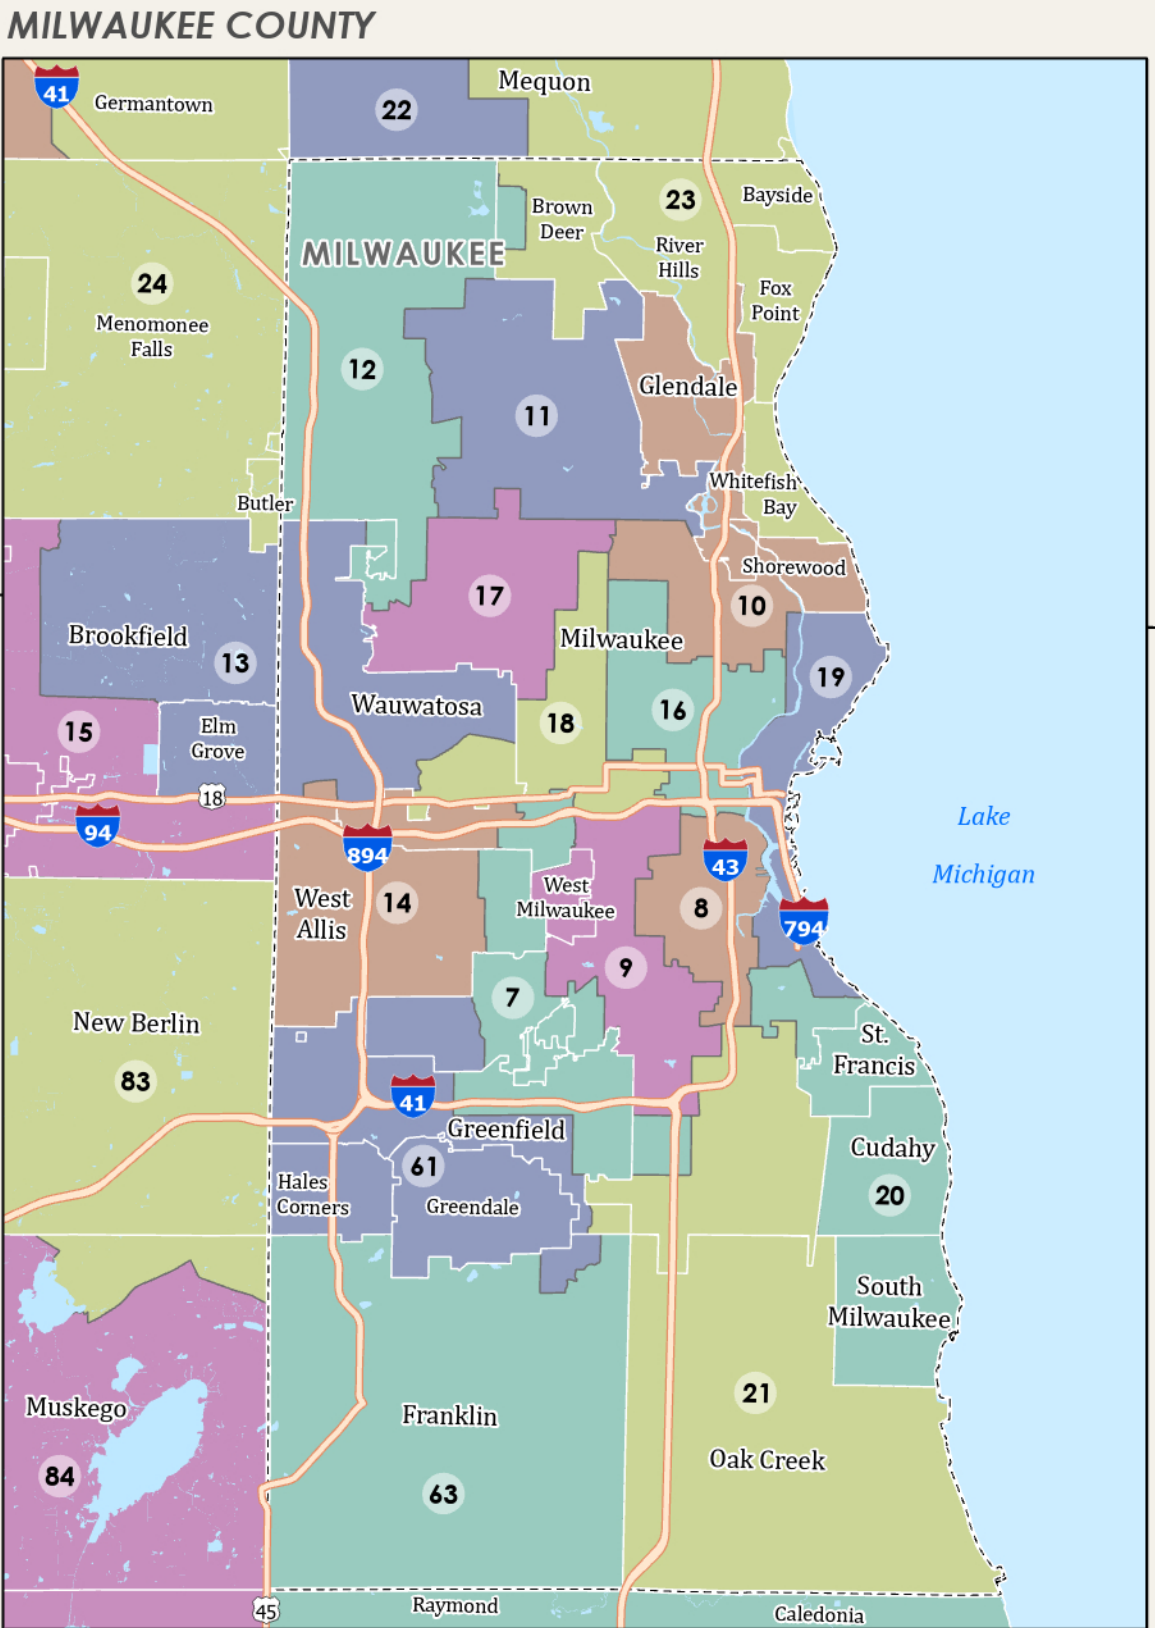

# Assembly Districts

## STATE OF WISCONSIN

2023 Wisconsin Act 94

0 5 10 20 30 40 50  
Miles

**Notes:** Three consecutive Assembly Districts form a single Senate District. For example, Senate District 1 is comprised of Assembly Districts 1, 2, and 3. Senate District 2 is comprised of Assembly Districts 4, 5 and 6, and so on.

**Source:** Legislative districts as enacted by 2023 Wisconsin Act 94 on February 19, 2024.

**Projection:** Wisconsin Transverse Mercator (WTM 83/91)

**Legislative Technology Services Bureau**  
Madison, Wisconsin  
<https://legi.wisconsin.gov/ltsb>