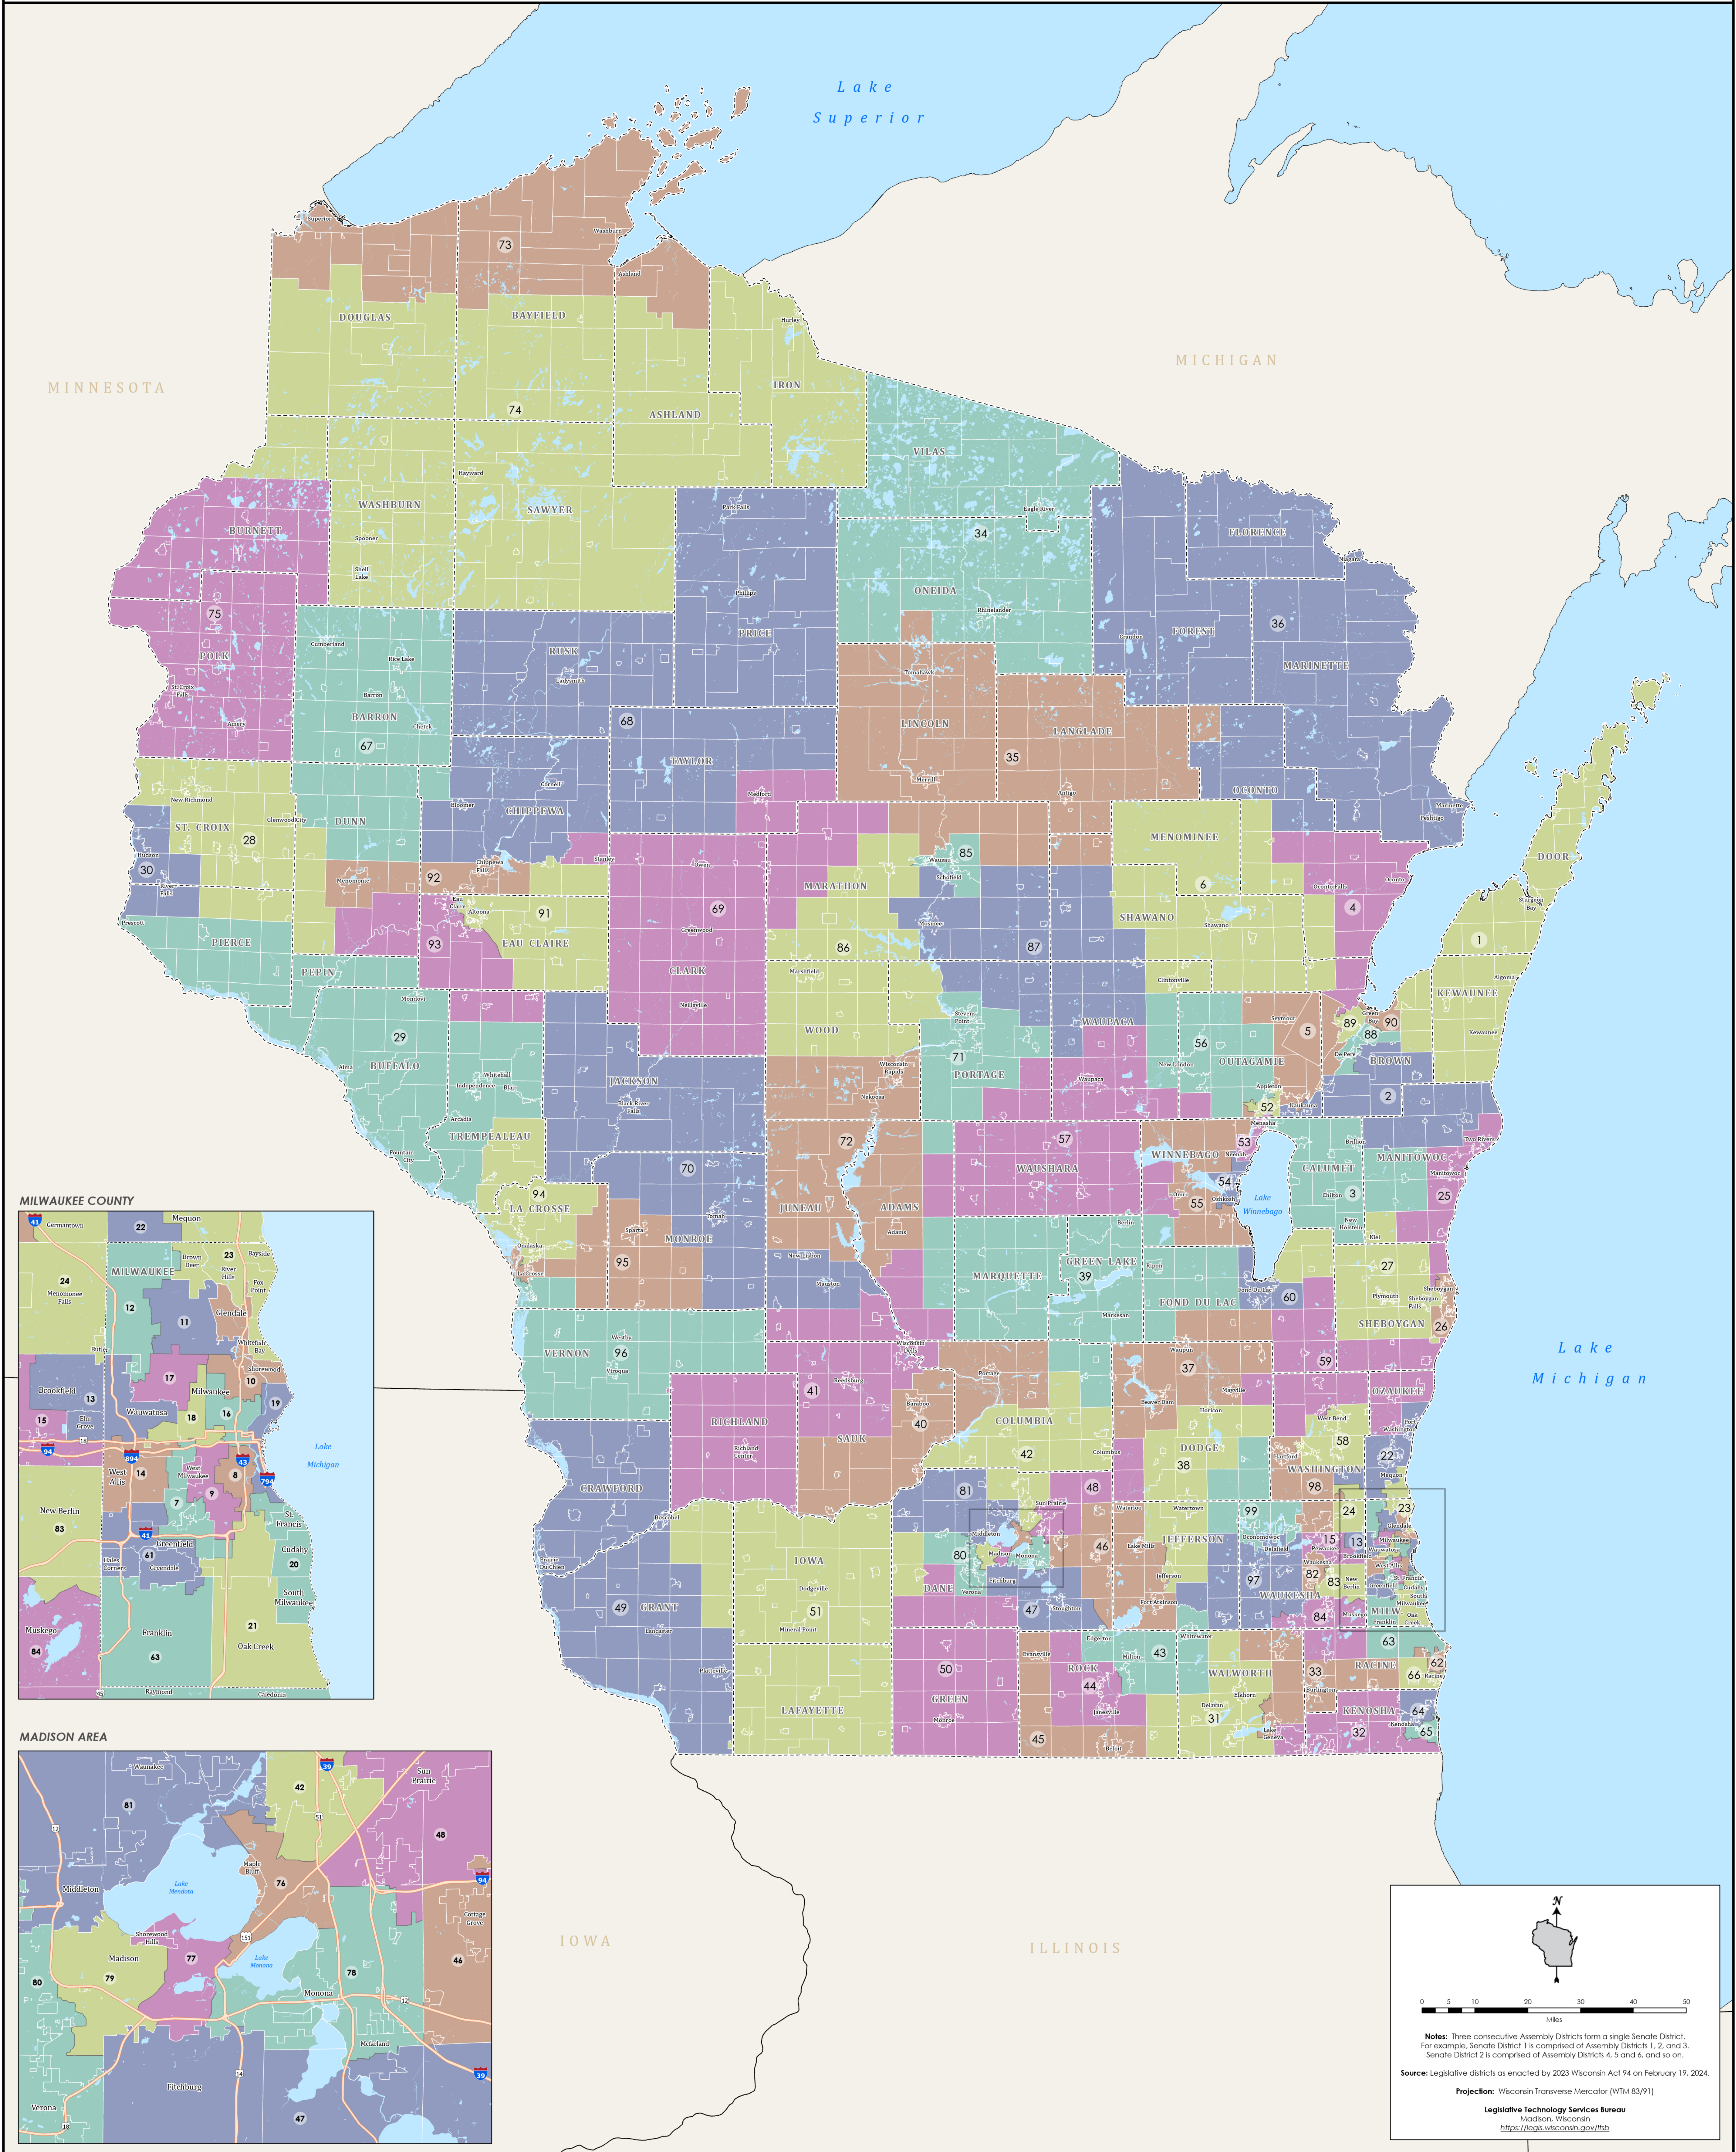

# Assembly Districts

## STATE OF WISCONSIN

2023 Wisconsin Act 94

0 5 10 20 30 40 50  
Miles

**Notes:** Three consecutive Assembly Districts form a single Senate District. For example, Senate District 1 is comprised of Assembly Districts 1, 2, and 3. Senate District 2 is comprised of Assembly Districts 4, 5 and 6, and so on.

**Source:** Legislative districts as enacted by 2023 Wisconsin Act 94 on February 19, 2024.

**Projection:** Wisconsin Transverse Mercator (WTM 83/91)

**Legislative Technology Services Bureau**  
Madison, Wisconsin  
<https://legi.wisconsin.gov/ltsb>