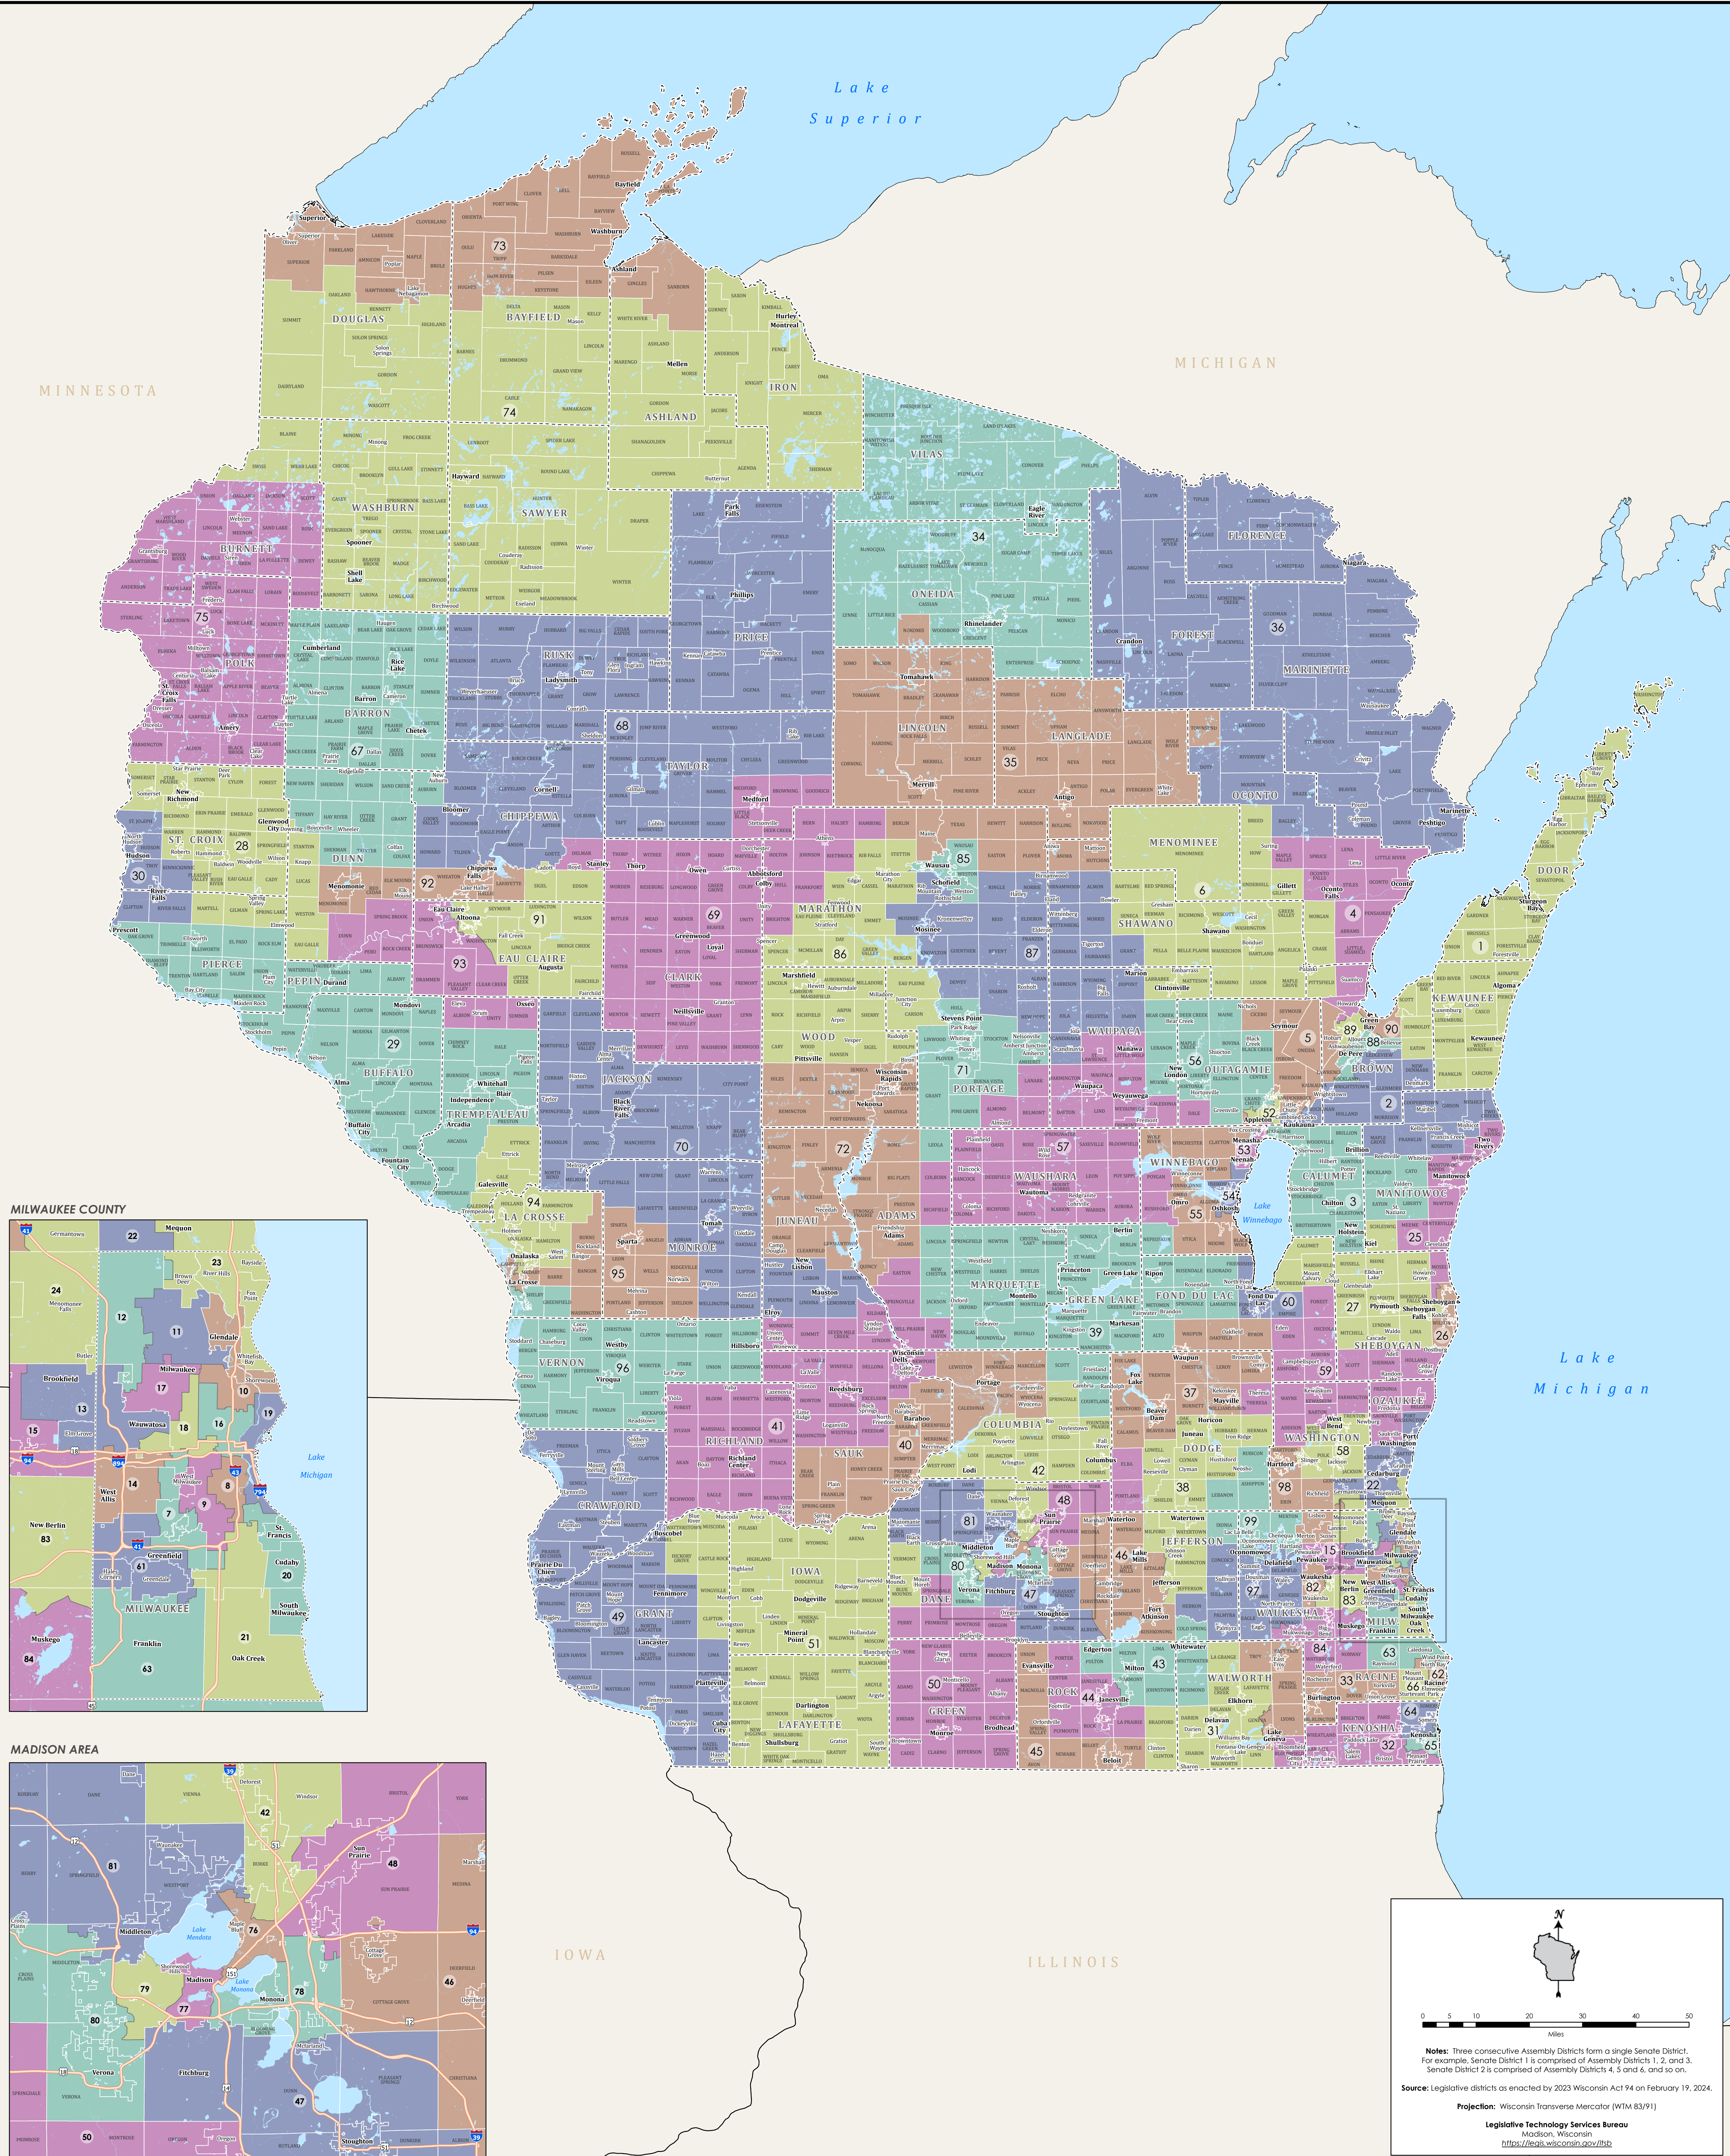

# Assembly Districts

## STATE OF WISCONSIN

2023 Wisconsin Act 94

0 5 10 20 30 40 50  
Miles

Notes: Three consecutive Assembly Districts form a single Senate District. For example, Senate District 1 is comprised of Assembly Districts 1, 2, and 3. Senate District 2 is comprised of Assembly Districts 4, 5 and 6, and so on.

Source: Legislative districts as enacted by 2023 Wisconsin Act 94 on February 19, 2024.

Projection: Wisconsin Transverse Mercator (WTM 83/91)

Legislative Technology Services Bureau  
Madison, Wisconsin  
<https://legis.wisconsin.gov/ltsb>