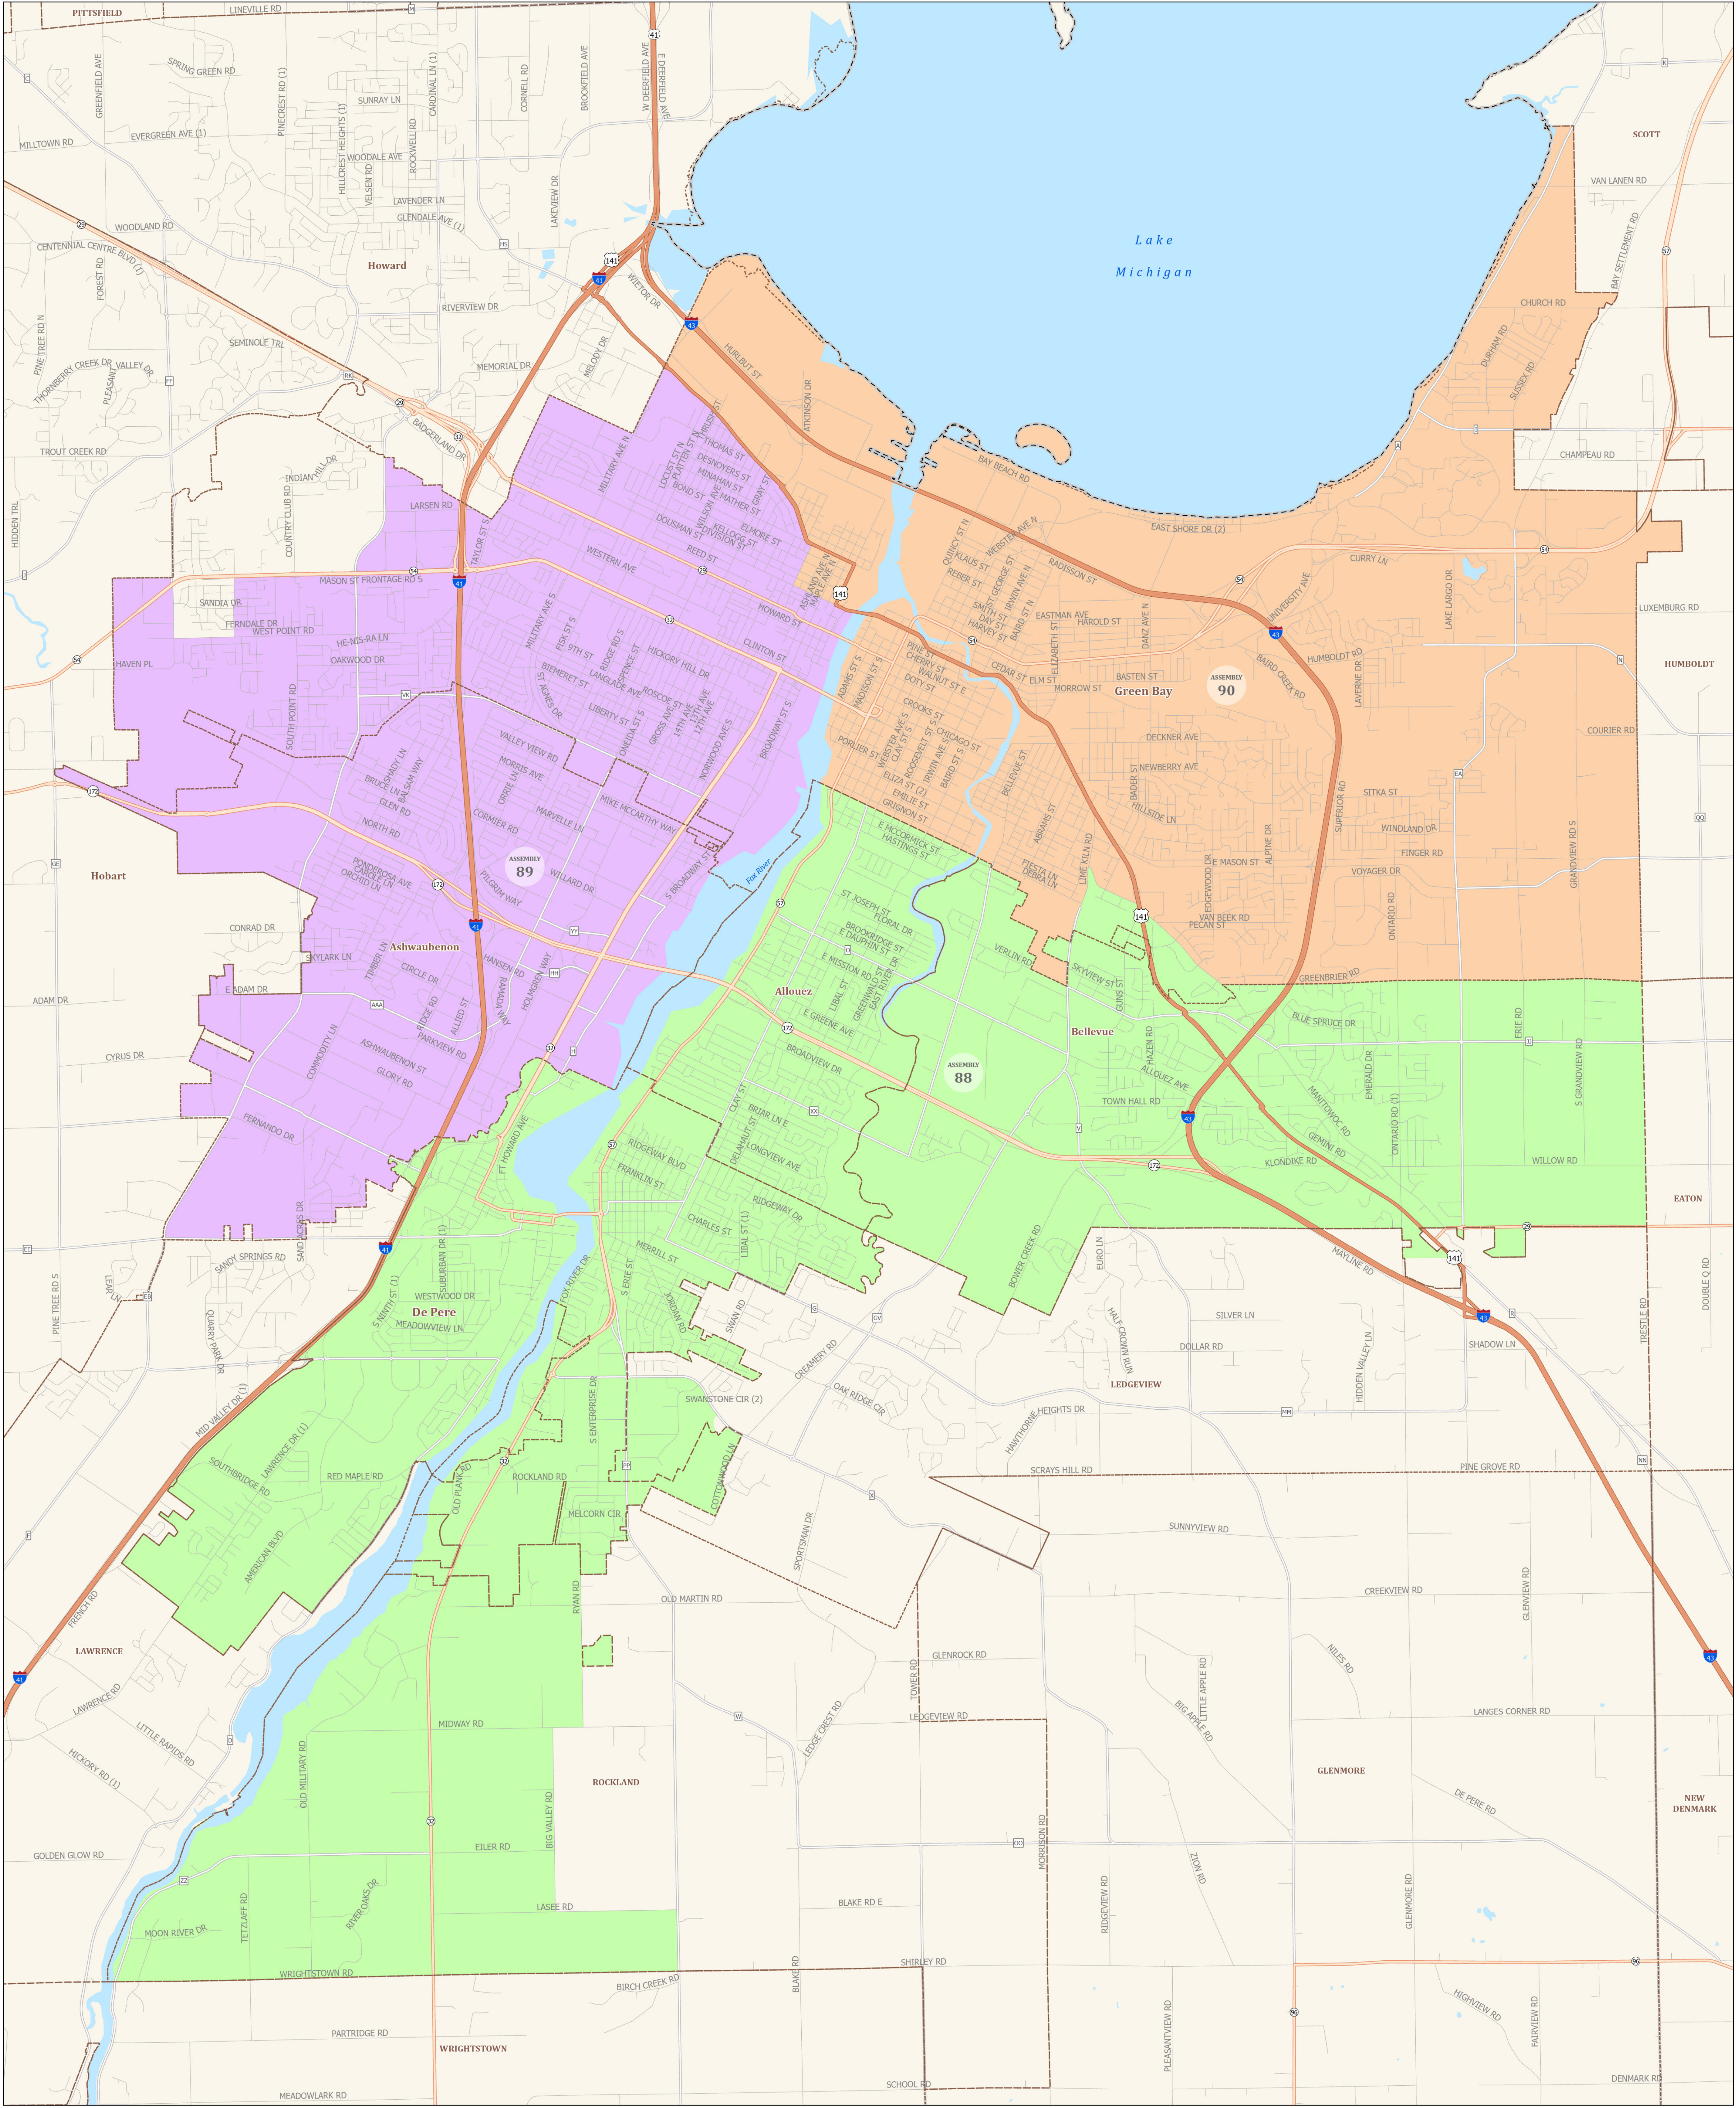

Senate District 30

STATE OF WISCONSIN

Projection: NAD 1983 Wisconsin TM

Cartography: LTSB GIS Team, 2024

- Federal Highway
- State Highway
- County Road
- Local Road
- Senate District 30
- County Boundary
- Cities, Towns, Villages
- Lakes, Rivers