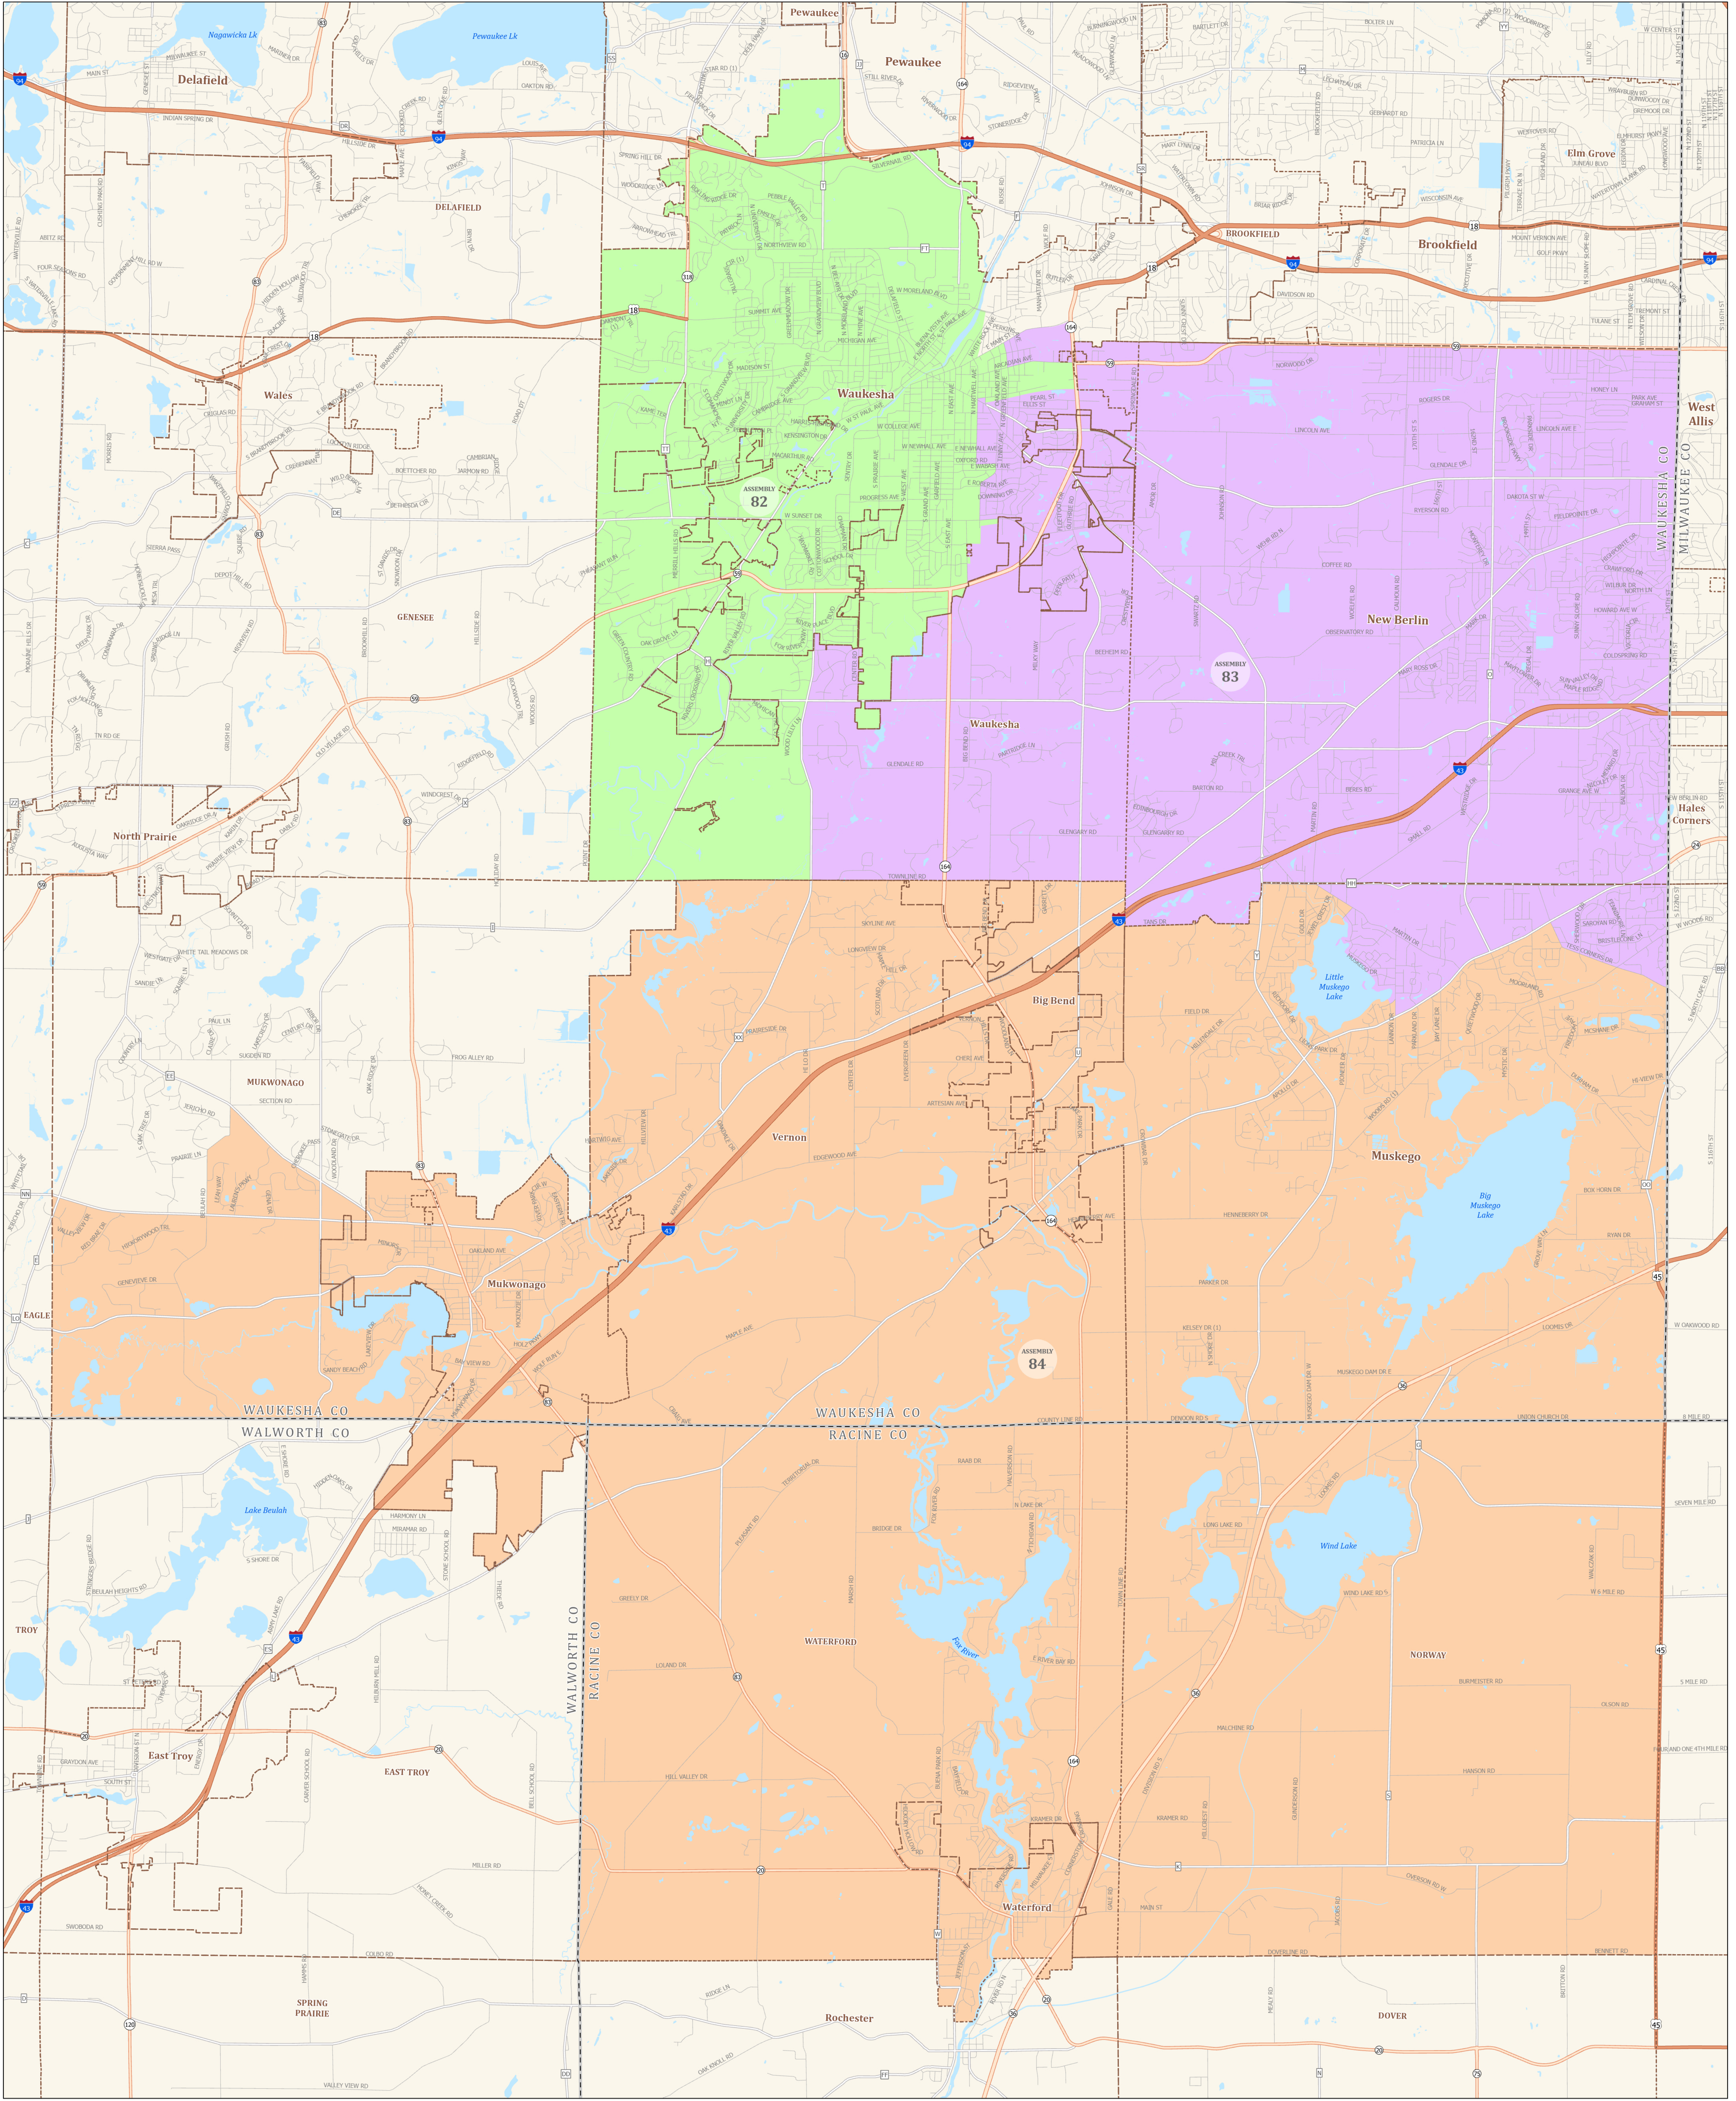

Senate District 28

STATE OF WISCONSIN

Projection:
NAD 1983 Wisconsin TM

Cartography:
LTSB GIS Team, 2024

- Federal Highway
- State Highway
- County Road
- Local Road
- Senate District 28
- County Boundary
- Cities, Towns, Villages
- Lakes, Rivers