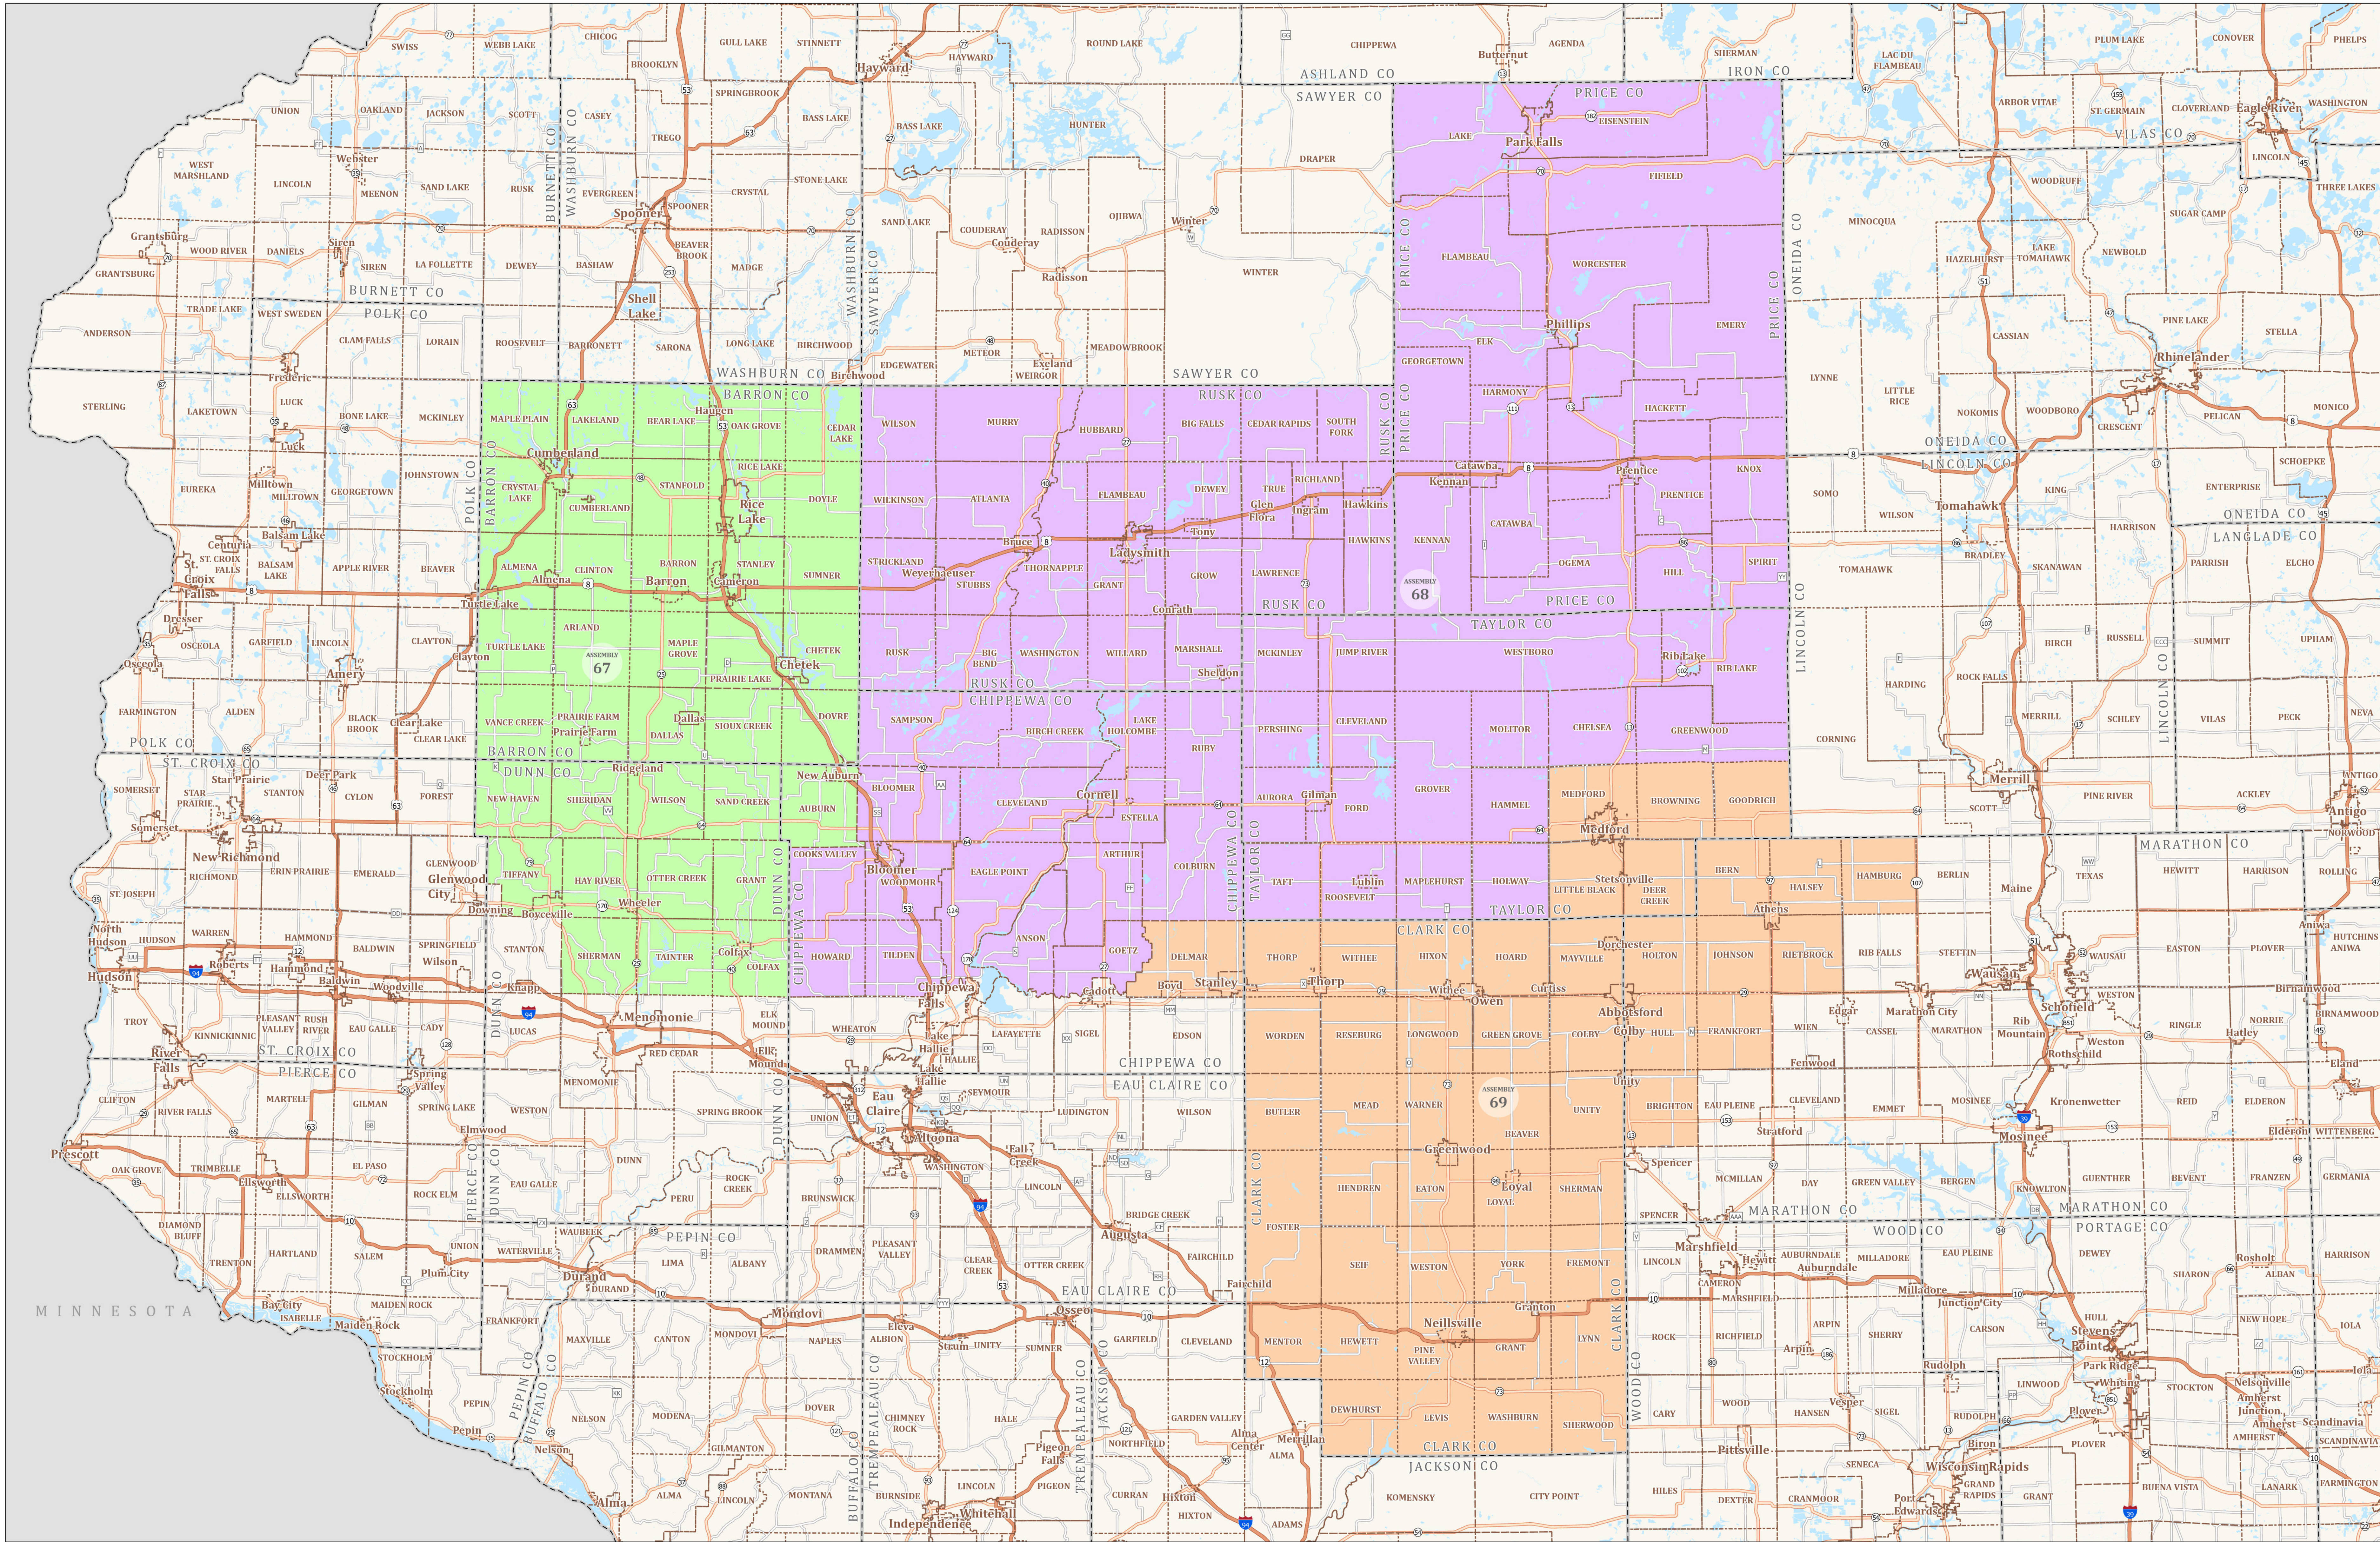

Senate District 23

STATE OF WISCONSIN

Cartography:
LTSB GIS Team, 2024

- Federal Highway
- State Highway
- County Road
- Local Road
- Senate District 23
- County Boundary
- Cities, Towns, Villages
- Lakes, Rivers