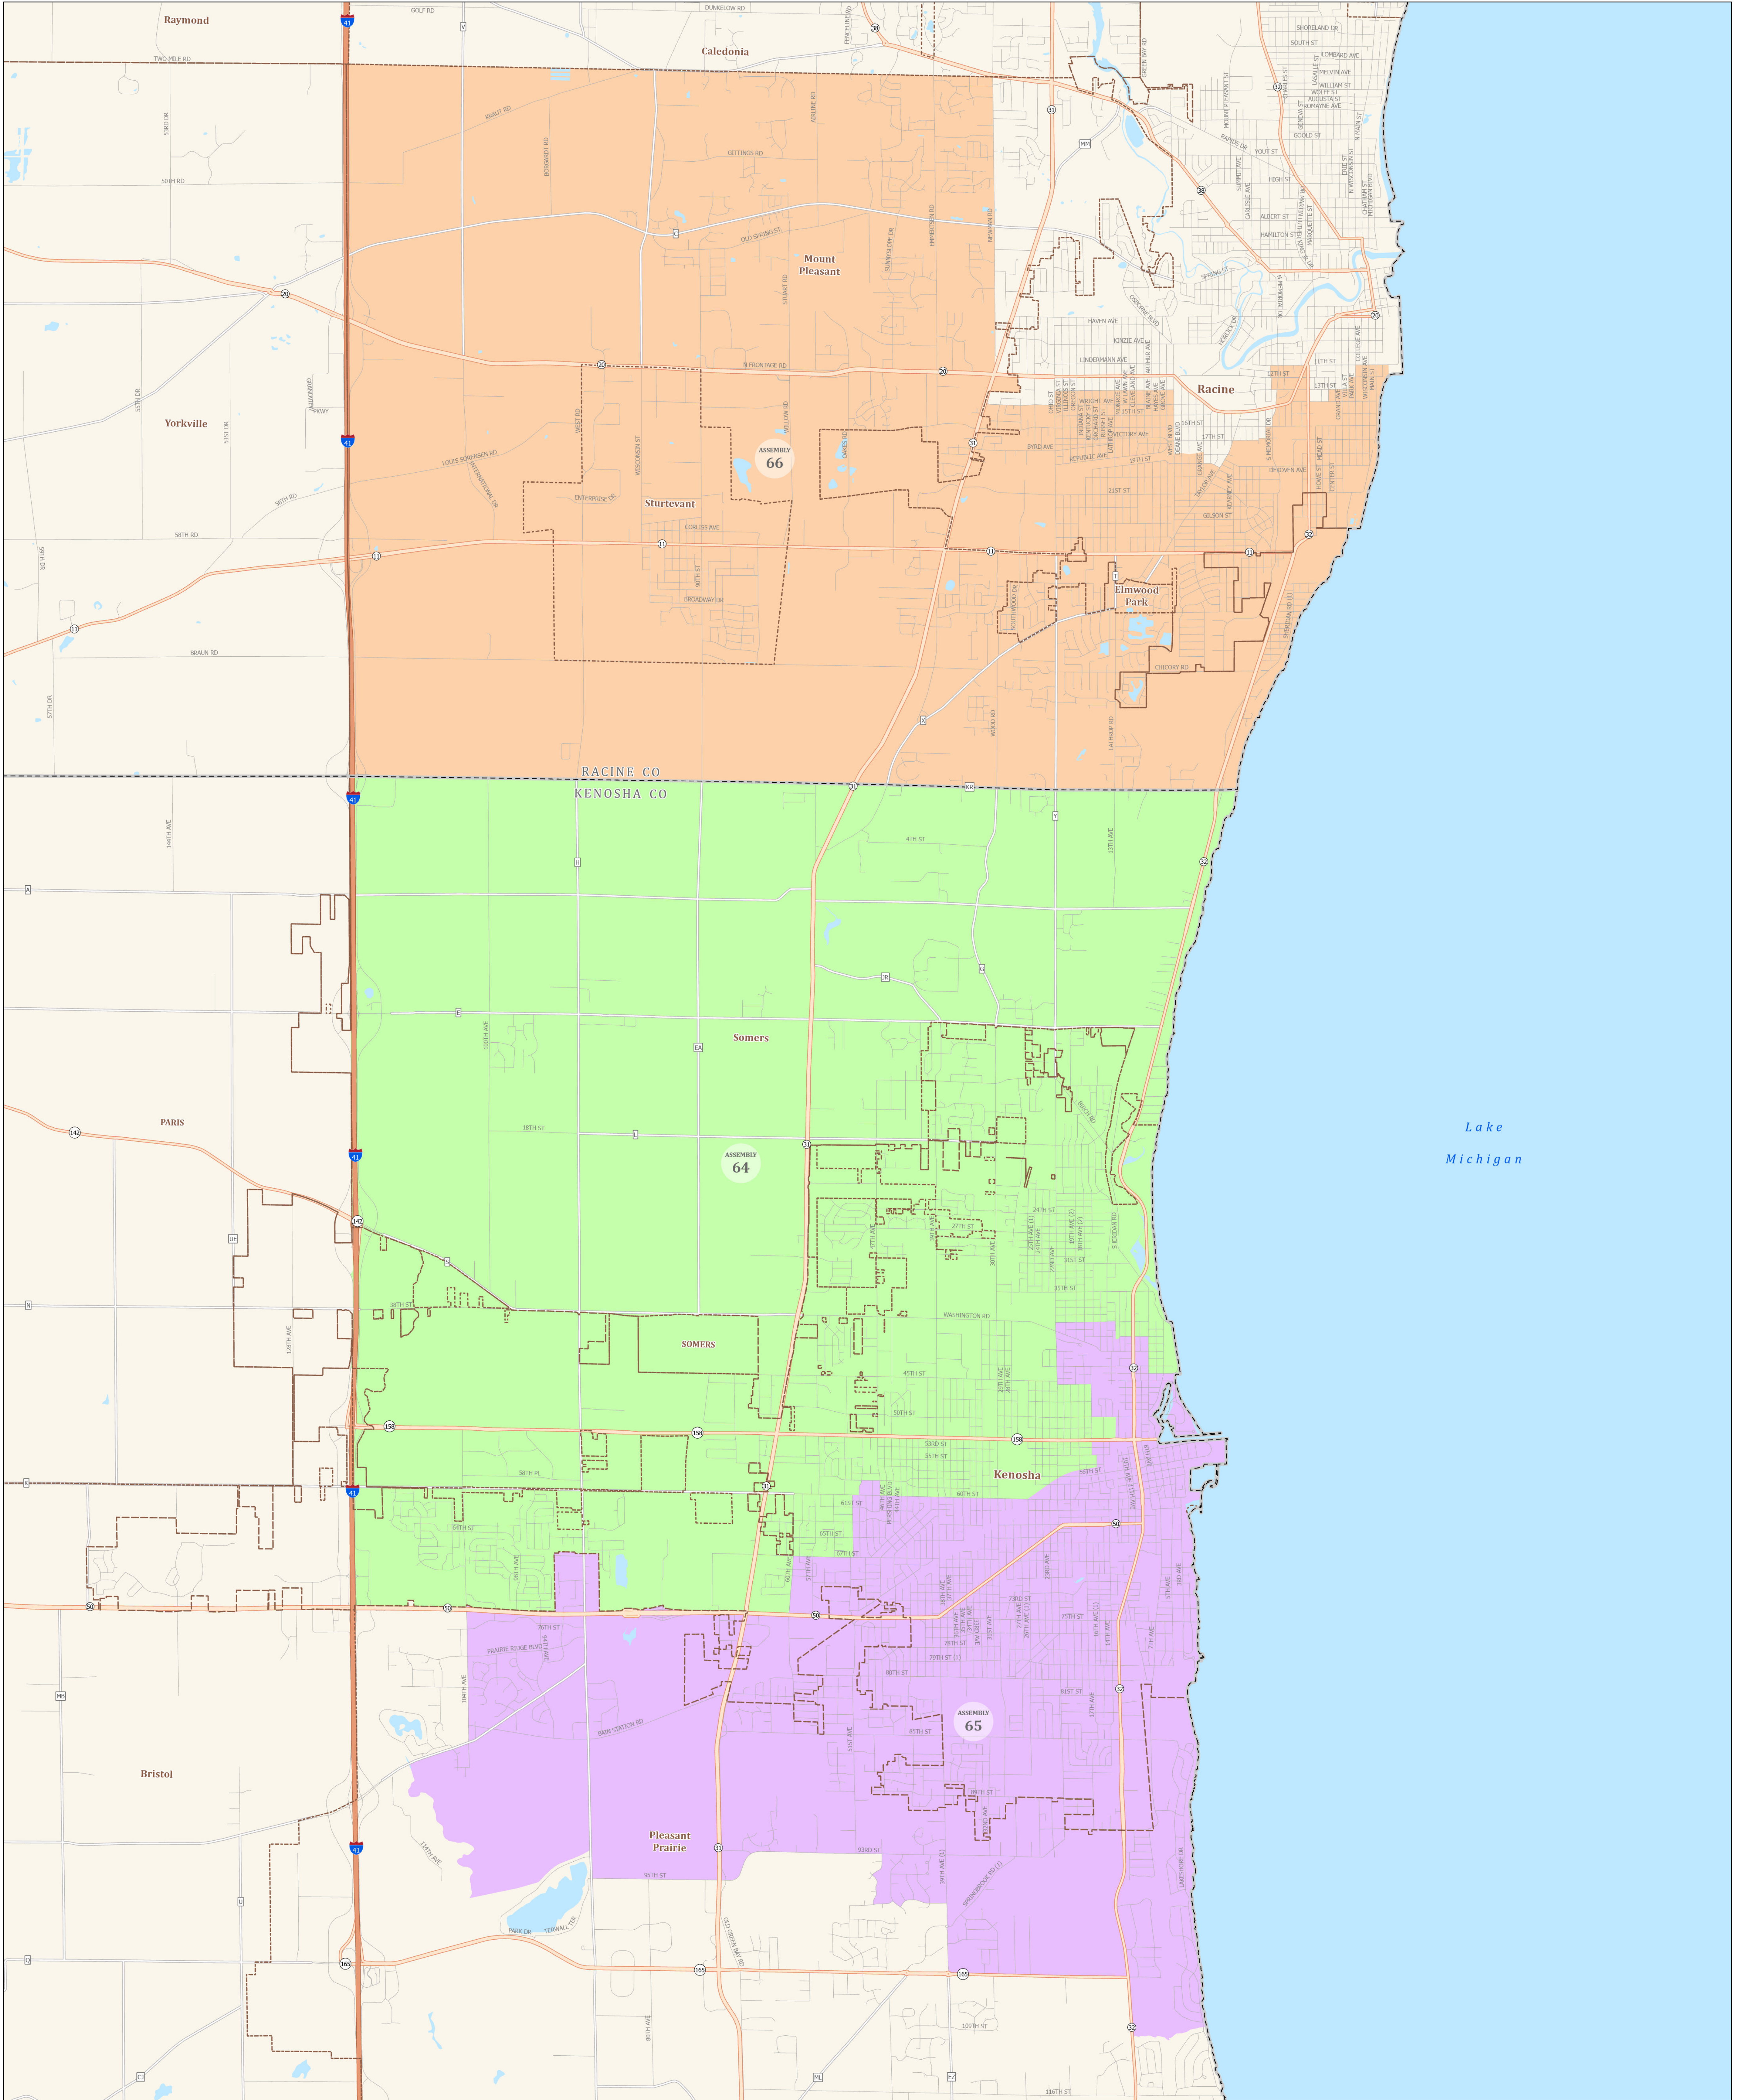

Senate District 22

STATE OF WISCONSIN

Projection: NAD 1983 Wisconsin TM

Cartography: LTSB GIS Team, 2024

- Federal Highway
- State Highway
- County Road
- Local Road
- Senate District 22
- County Boundary
- Cities, Towns, Villages
- Lakes, Rivers