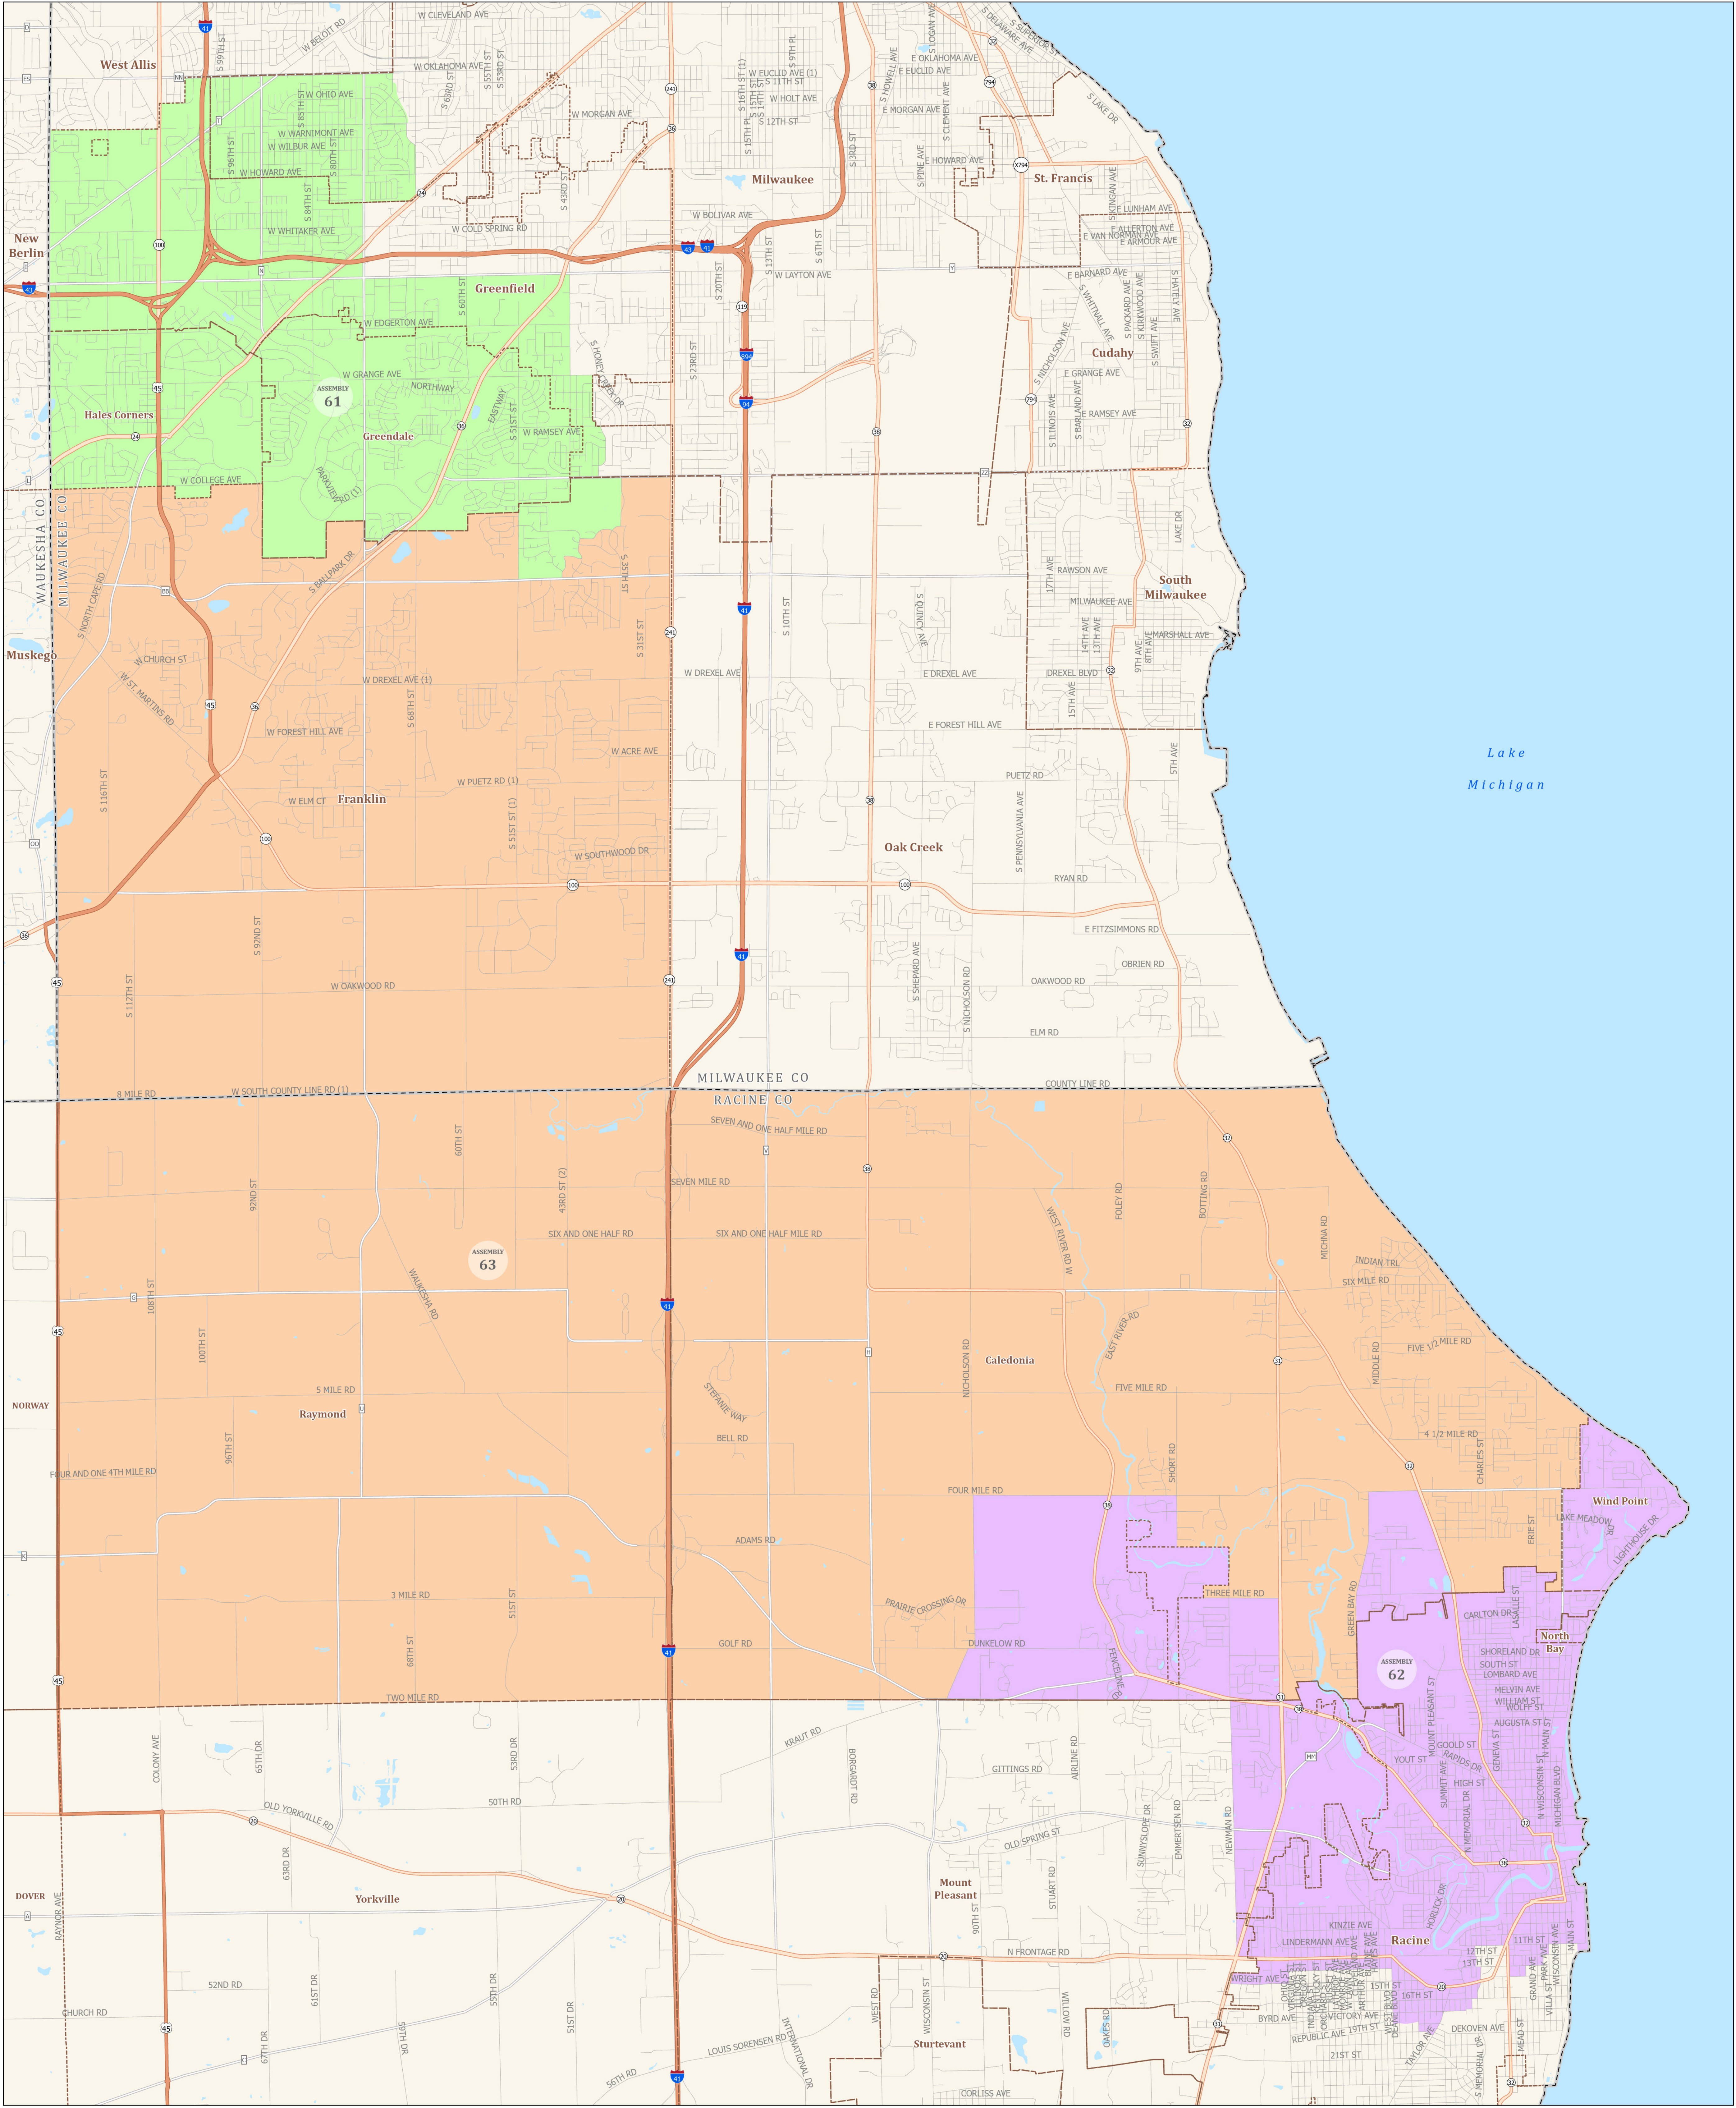

Senate District 21

STATE OF WISCONSIN

Projection:
NAD 1983 Wisconsin TM

Cartography:
LTSB GIS Team, 2024

- Federal Highway
- State Highway
- County Road
- Local Road
- Senate District 21
- County Boundary
- City, Town, Village
- Lakes, Rivers