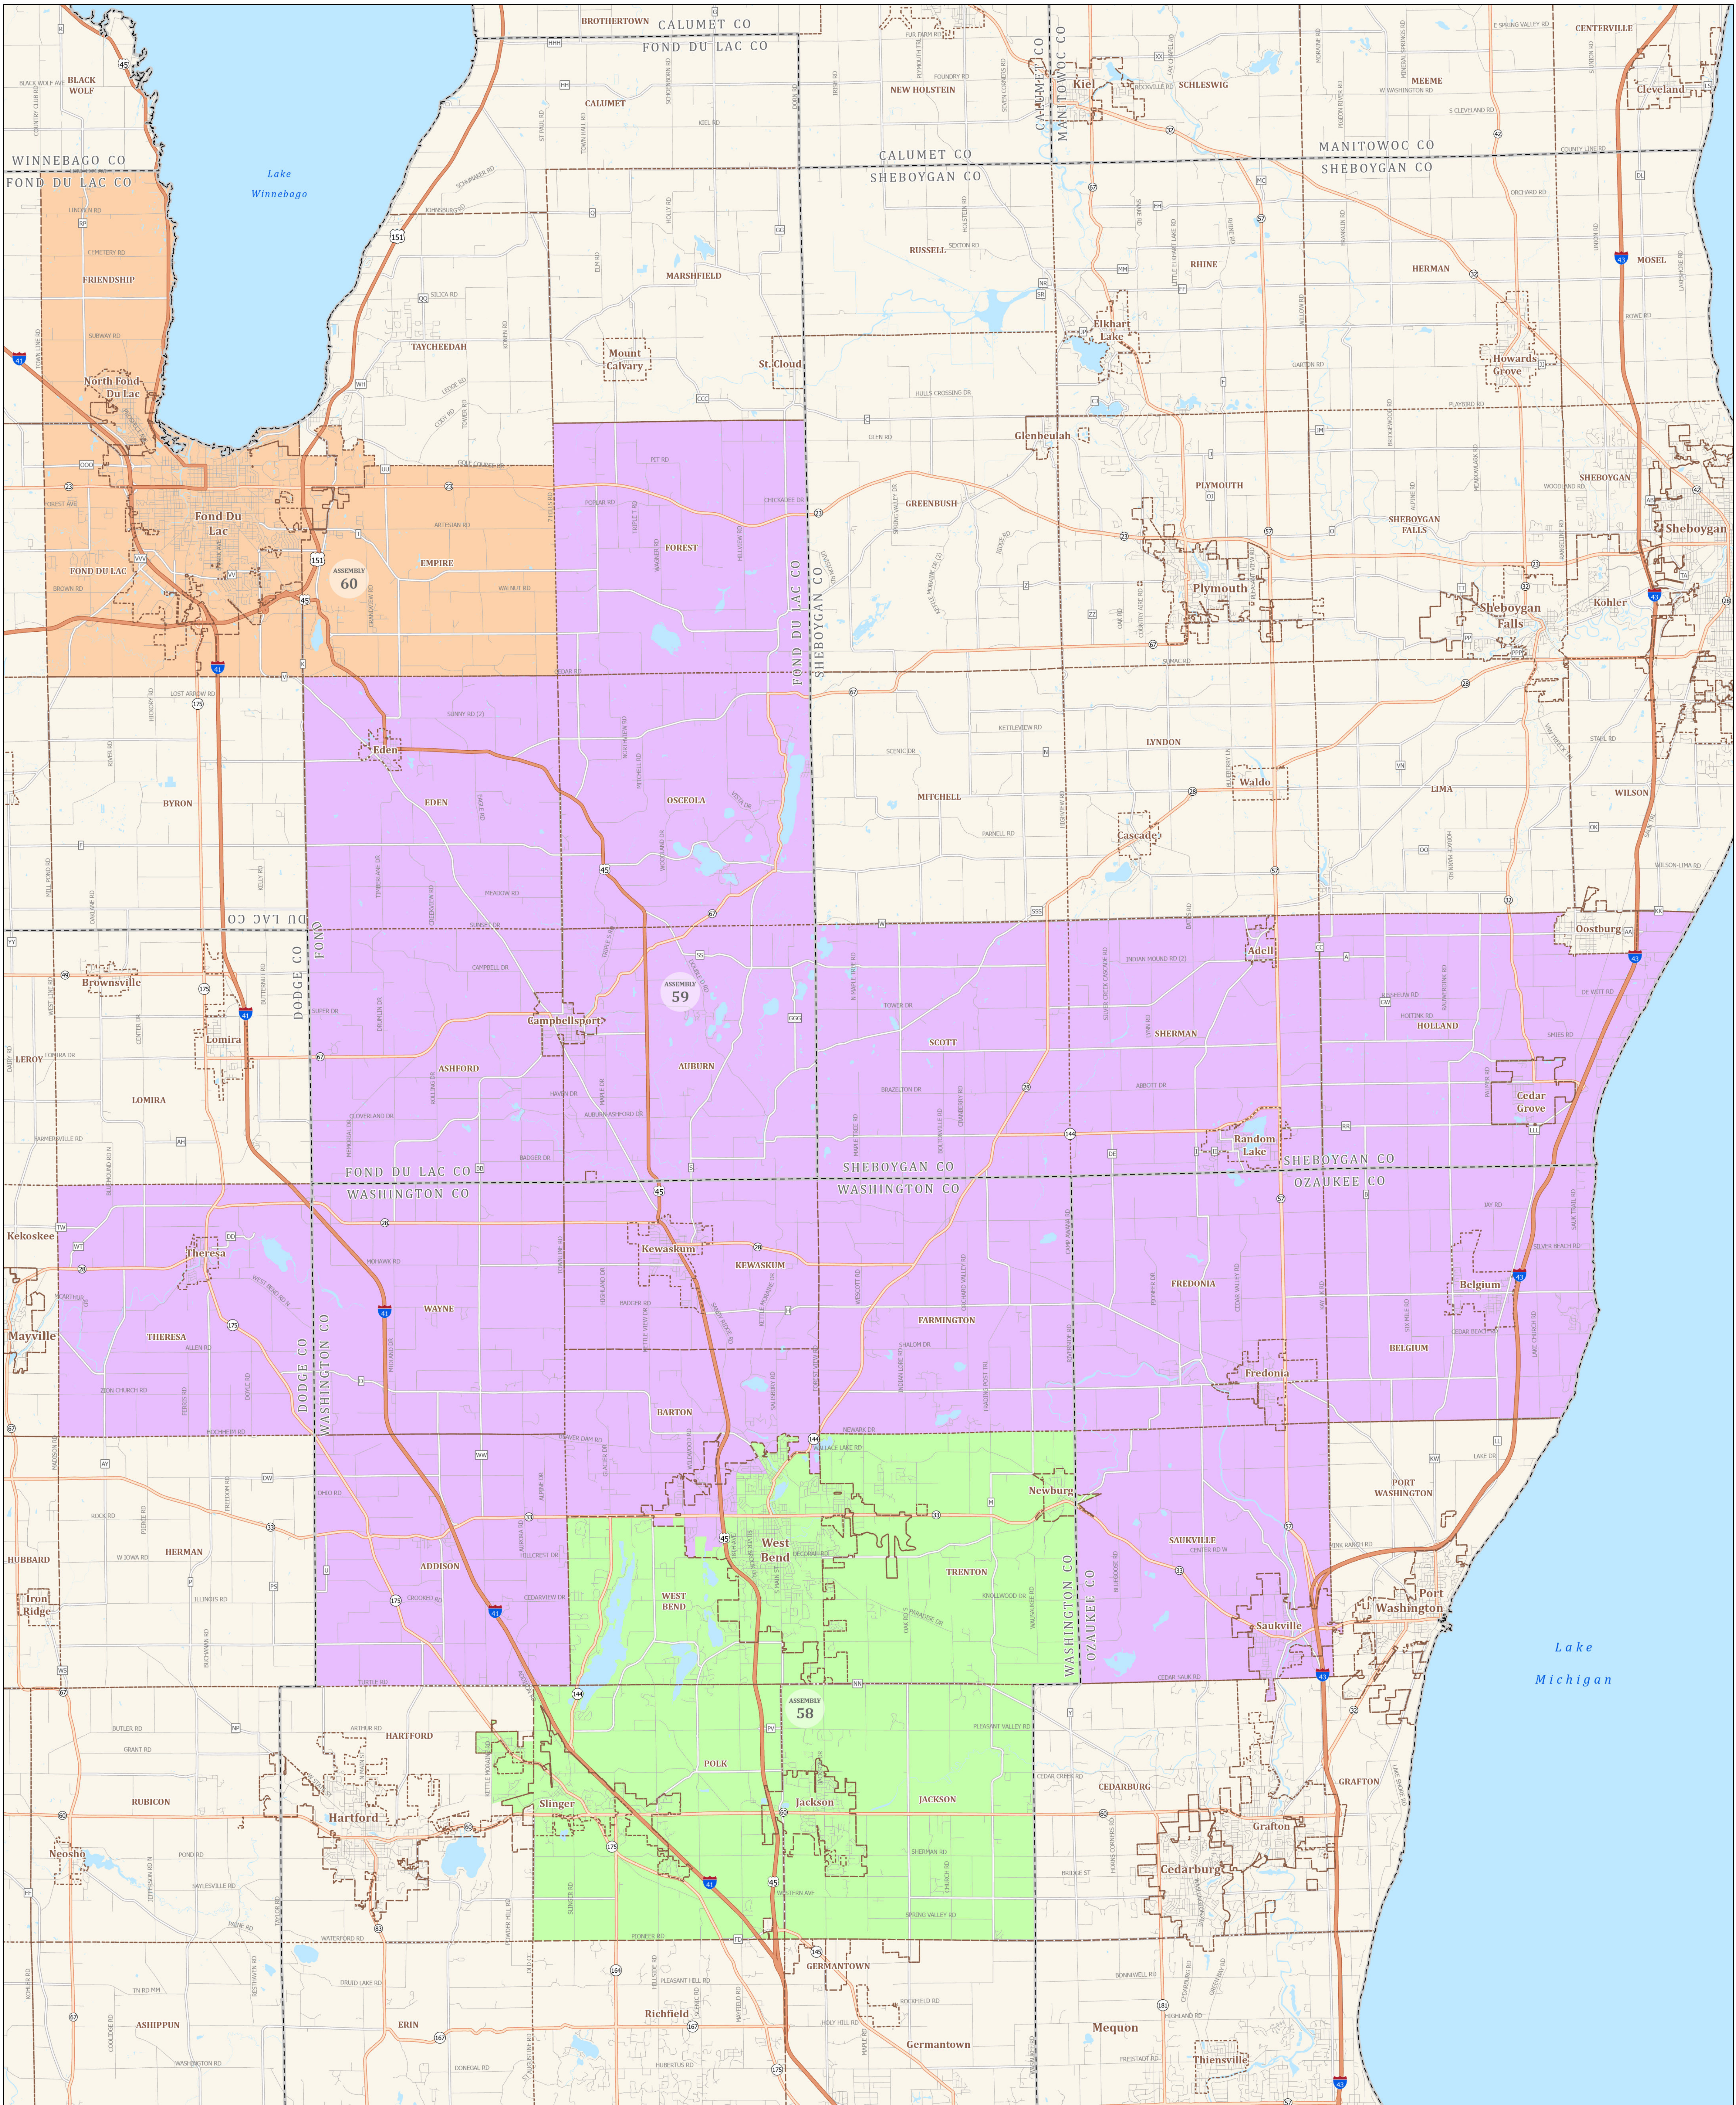

Senate District 20

STATE OF WISCONSIN

Projection:
NAD 1983 Wisconsin TM

Cartography:
LTSB GIS Team, 2024

- Federal Highway
- State Highway
- County Road
- Local Road
- Senate District 20
- County Boundary
- Cities, Towns, Villages
- Lakes, Rivers