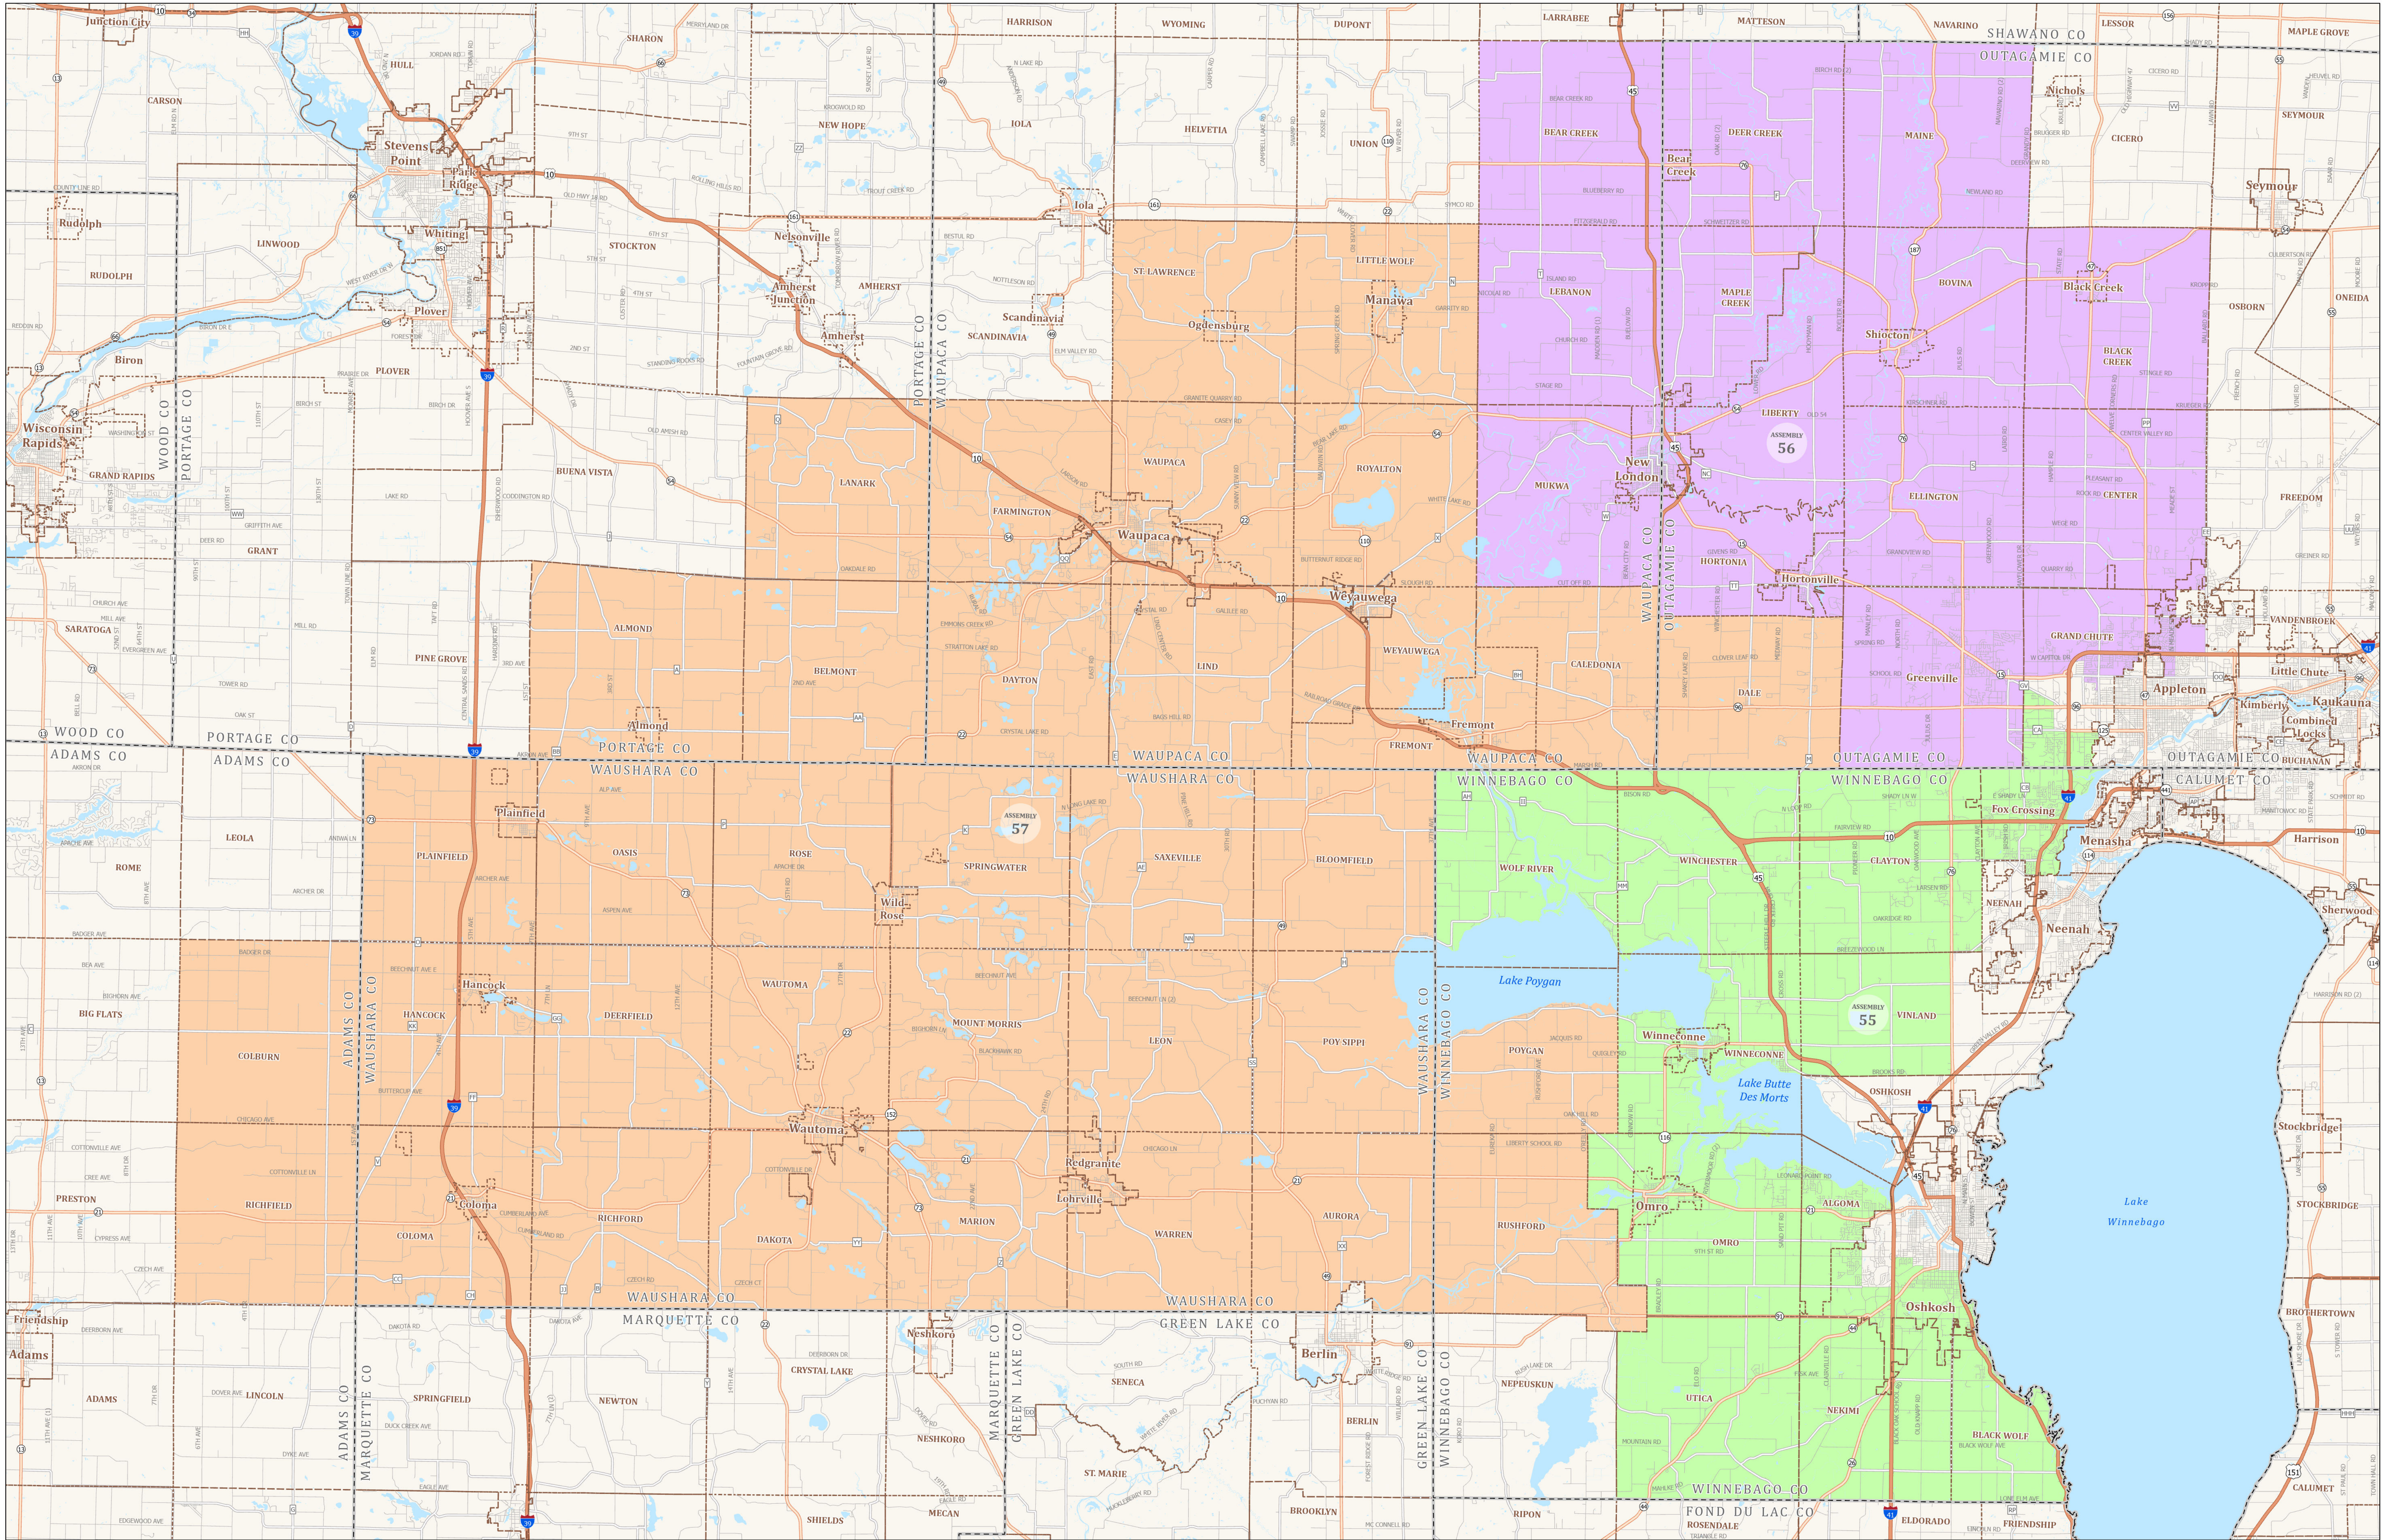

Senate District 19

STATE OF WISCONSIN

Projection:
NAD 1983 Wisconsin TM

Cartography:
LTSB GIS Team, 2024

- Federal Highway
- State Highway
- County Road
- Local Road
- Senate District 19
- County Boundary
- County Road
- Cities, Towns, Villages
- Lakes, Rivers