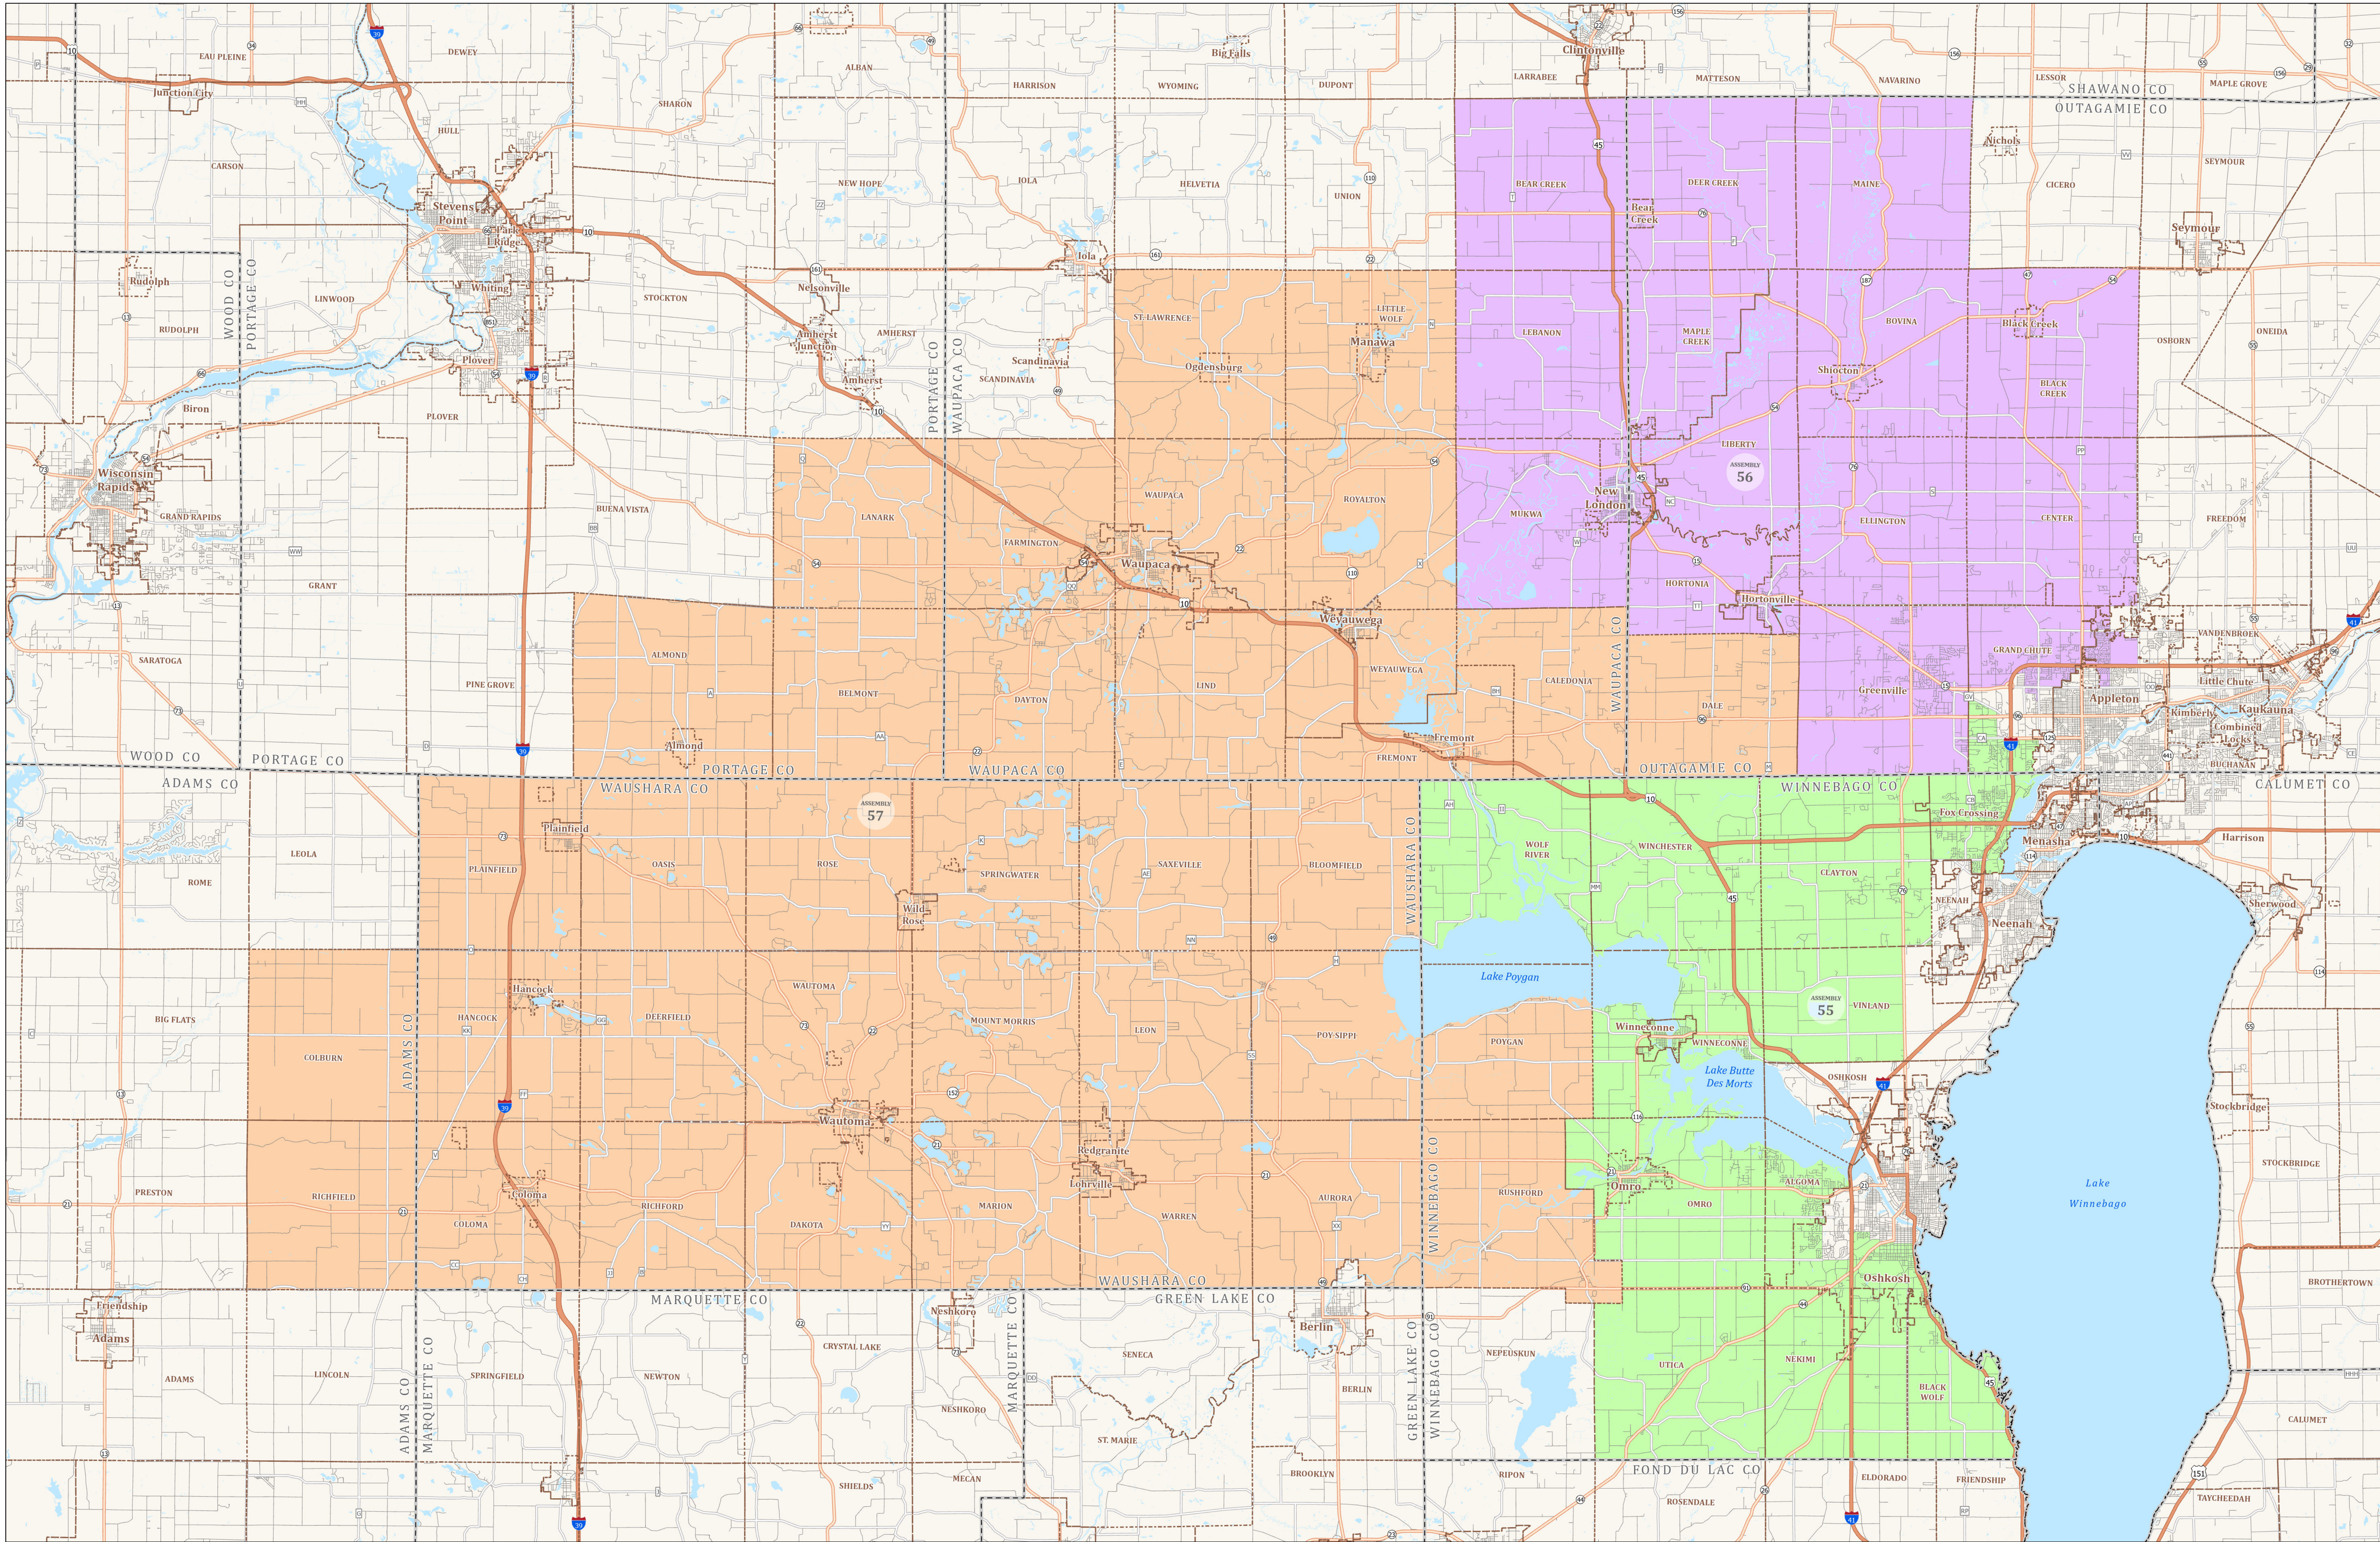

Senate District 19

STATE OF WISCONSIN

Projection:
NAD 1983 HARN Wisconsin CRS Waushara

Cartography:
LTSB GIS Team, 2024

- Federal Highway
- State Highway
- County Road
- Local Road
- Senate District 19
- County Boundary
- Cities, Towns, Villages
- Lakes, Rivers