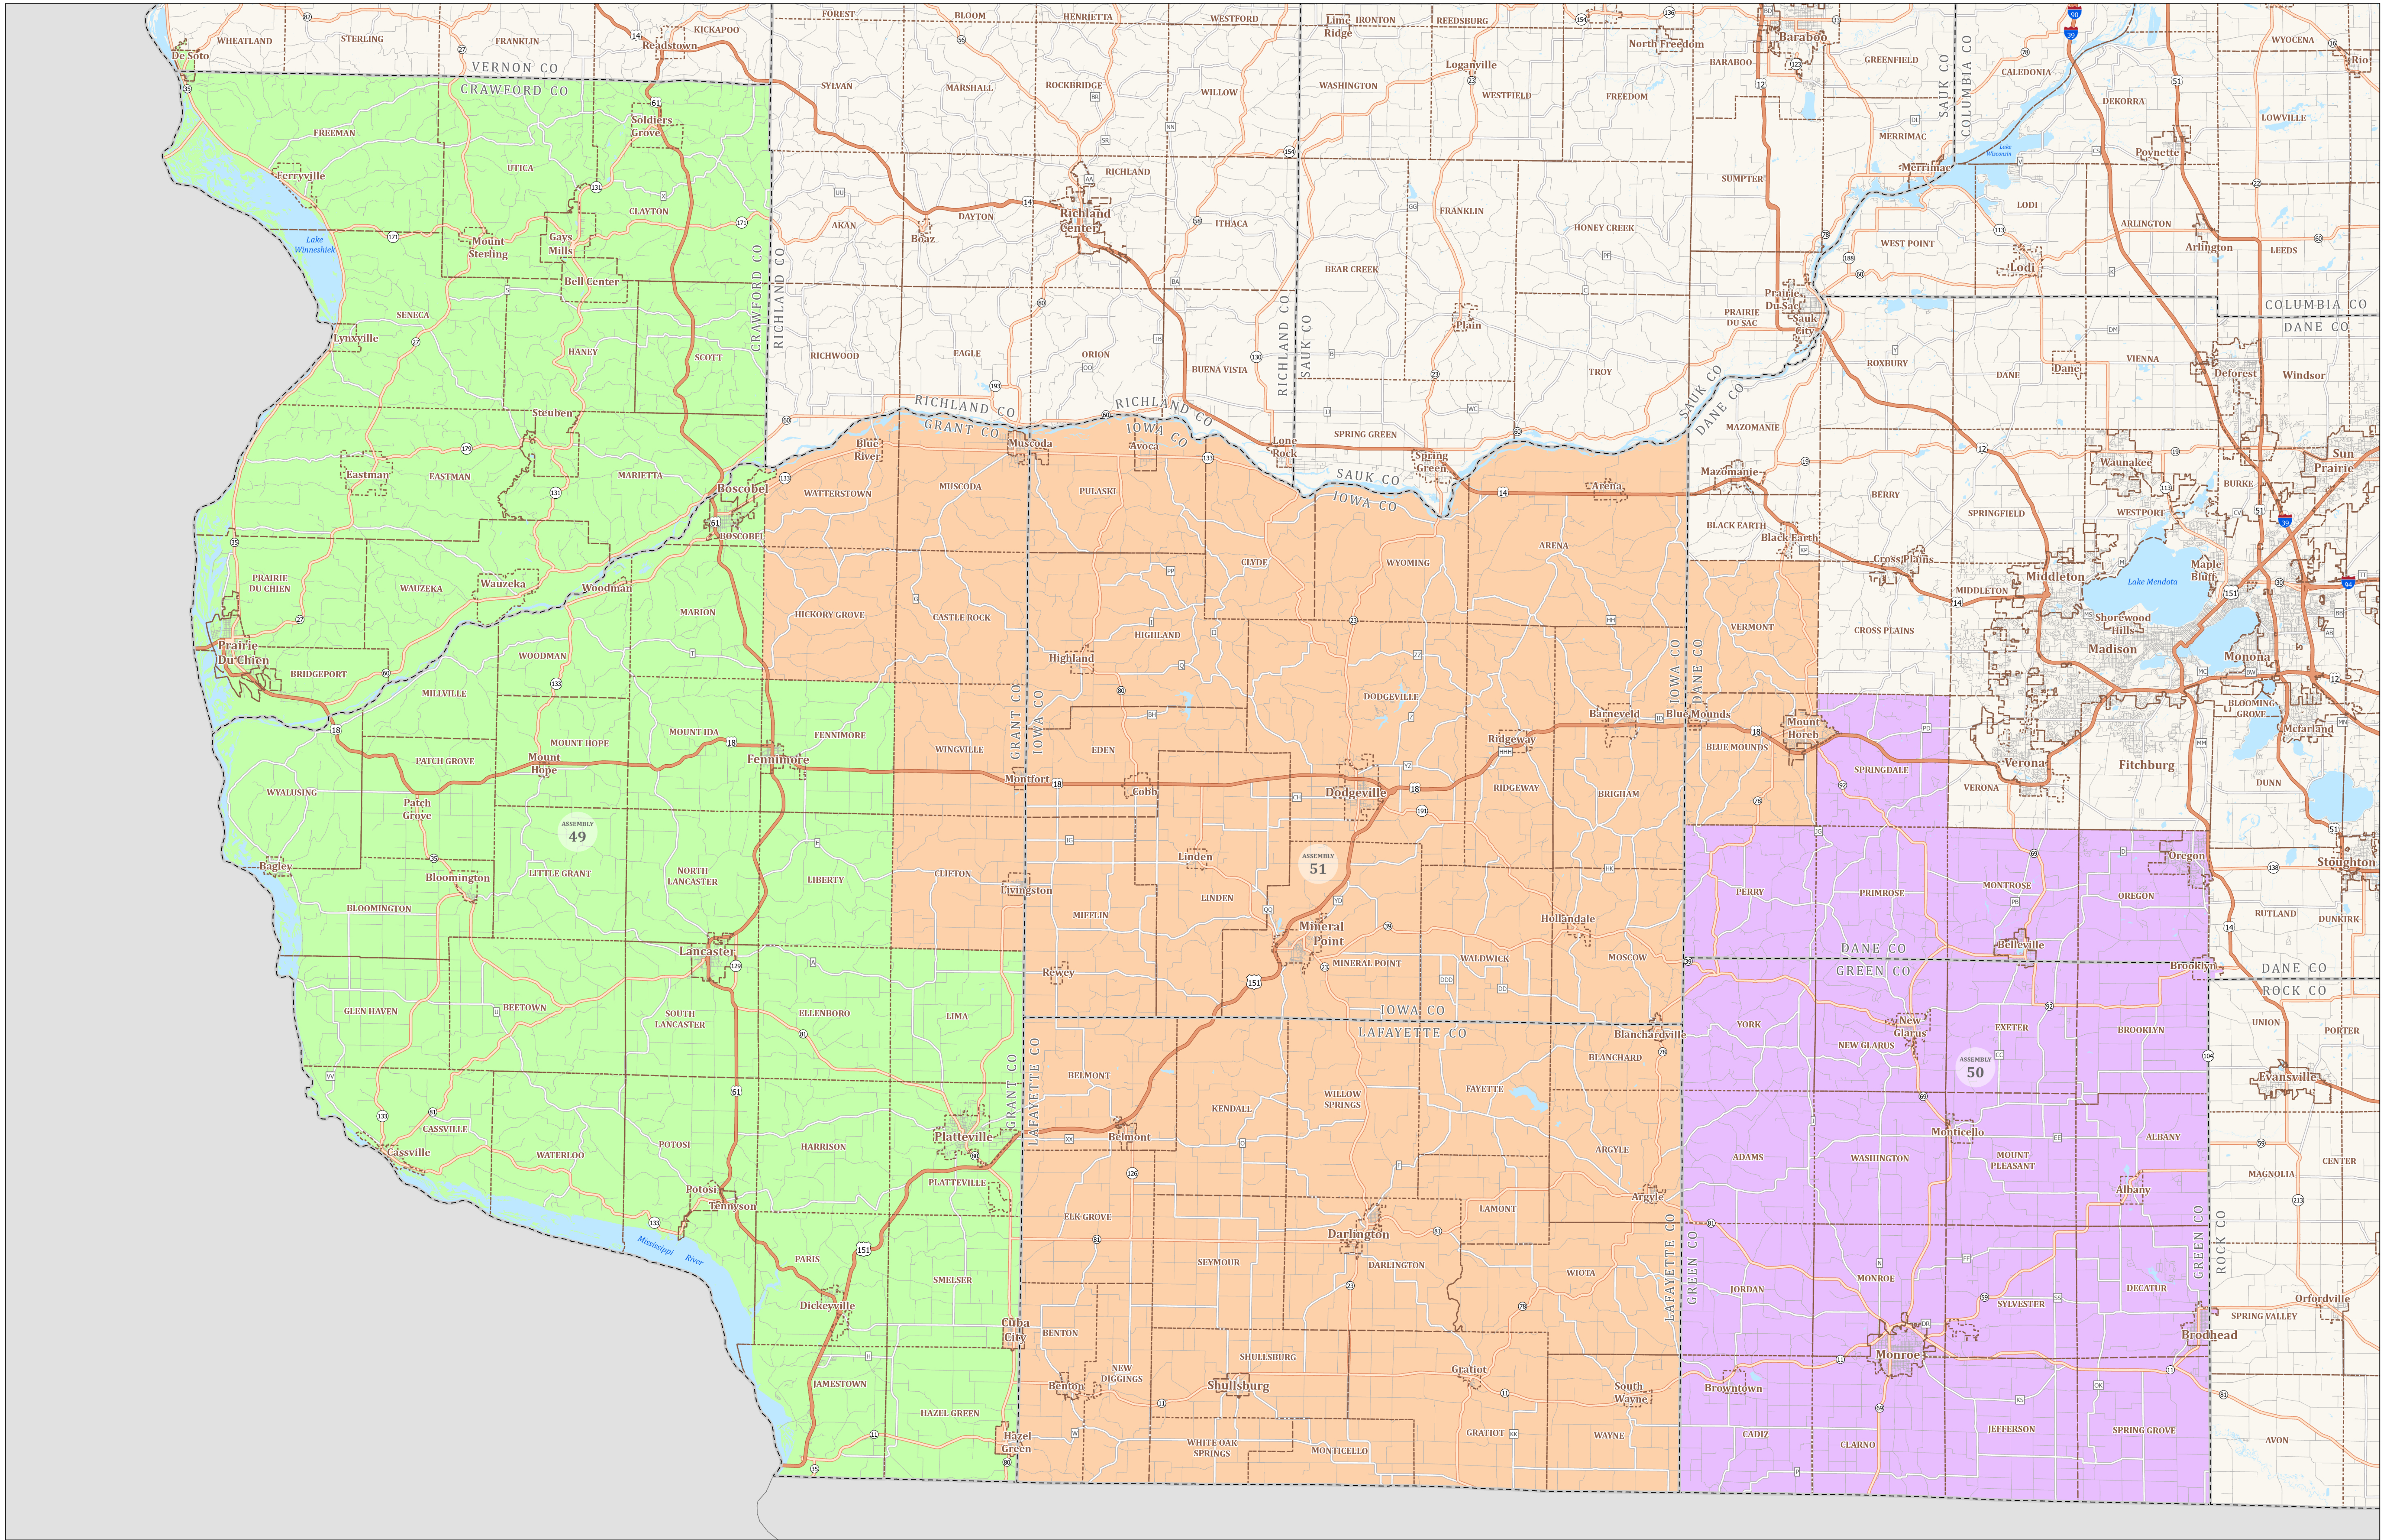

Senate District 17

STATE OF WISCONSIN

Projection: NAD 1983 Wisconsin TM

Cartography: LTSB GIS Team, 2024

- Federal Highway
- State Highway
- County Road
- Local Road
- Senate District 17
- County Boundary
- Cities, Towns, Villages
- Lakes, Rivers