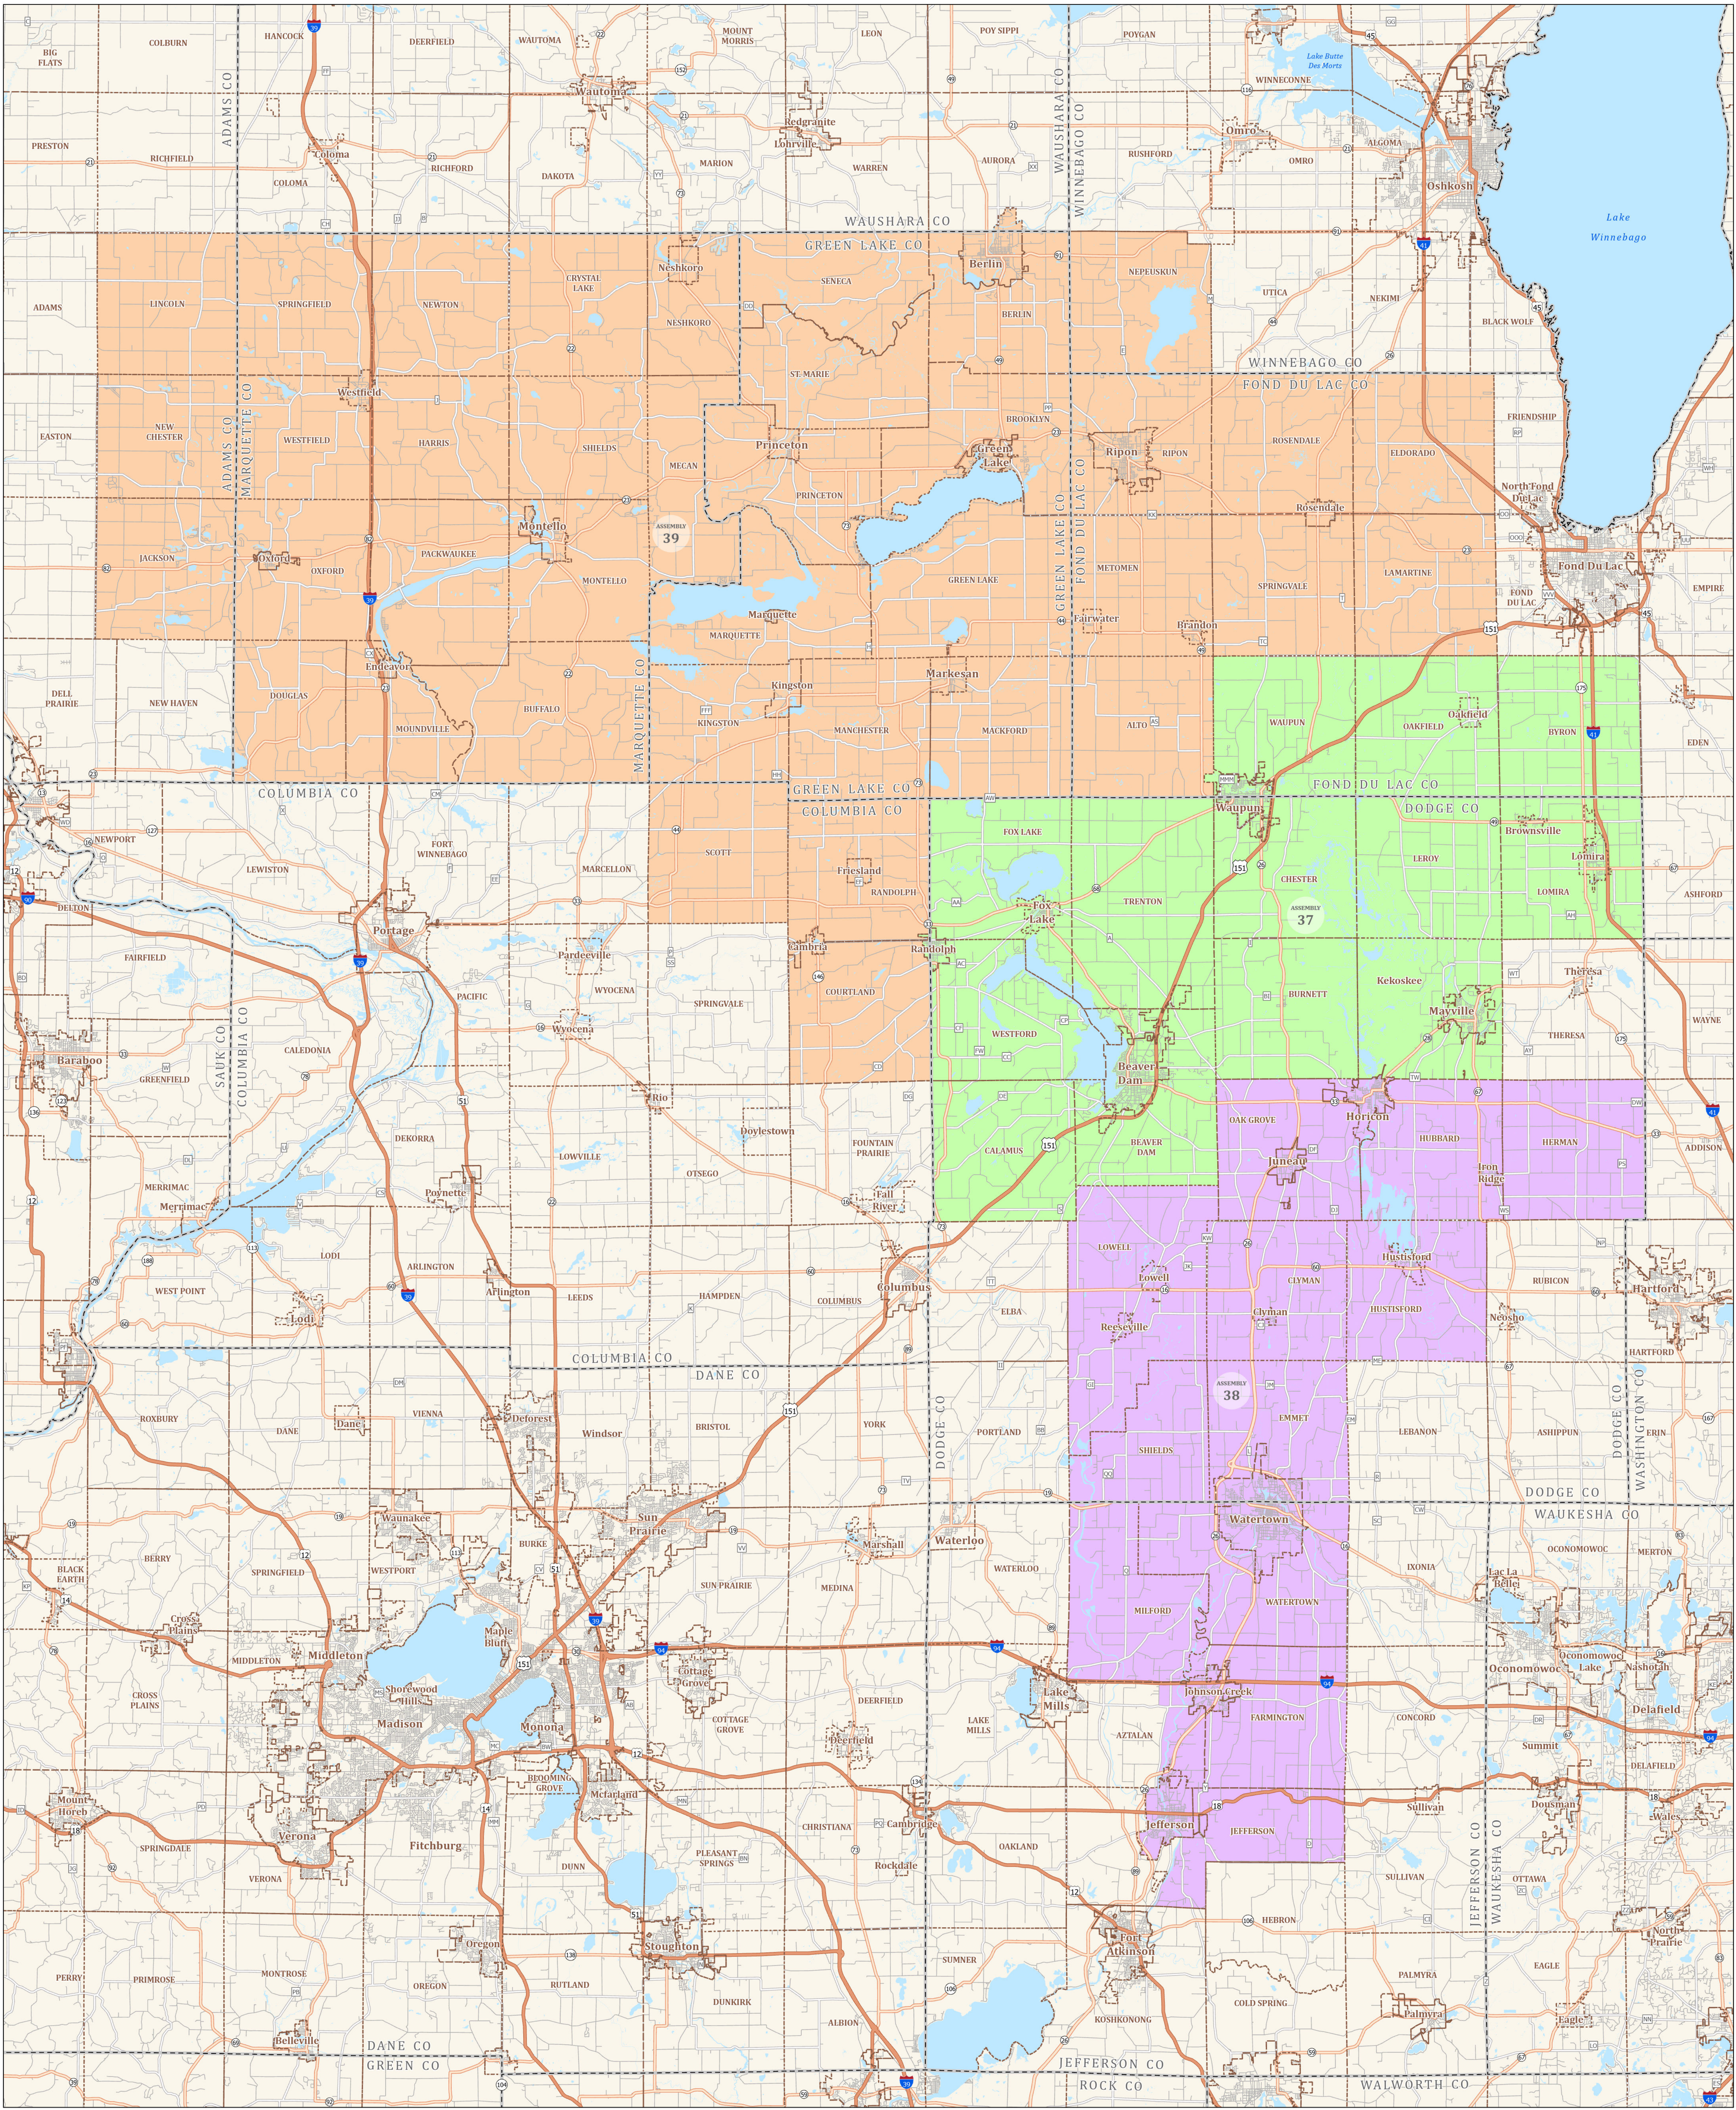

Senate District 13

STATE OF WISCONSIN

Cartography:
LTSB GIS Team, 2024

- Federal Highway
- State Highway
- County Road
- Local Road
- Senate District 13
- County Boundary
- Cities, Towns, Villages
- Lakes, Rivers