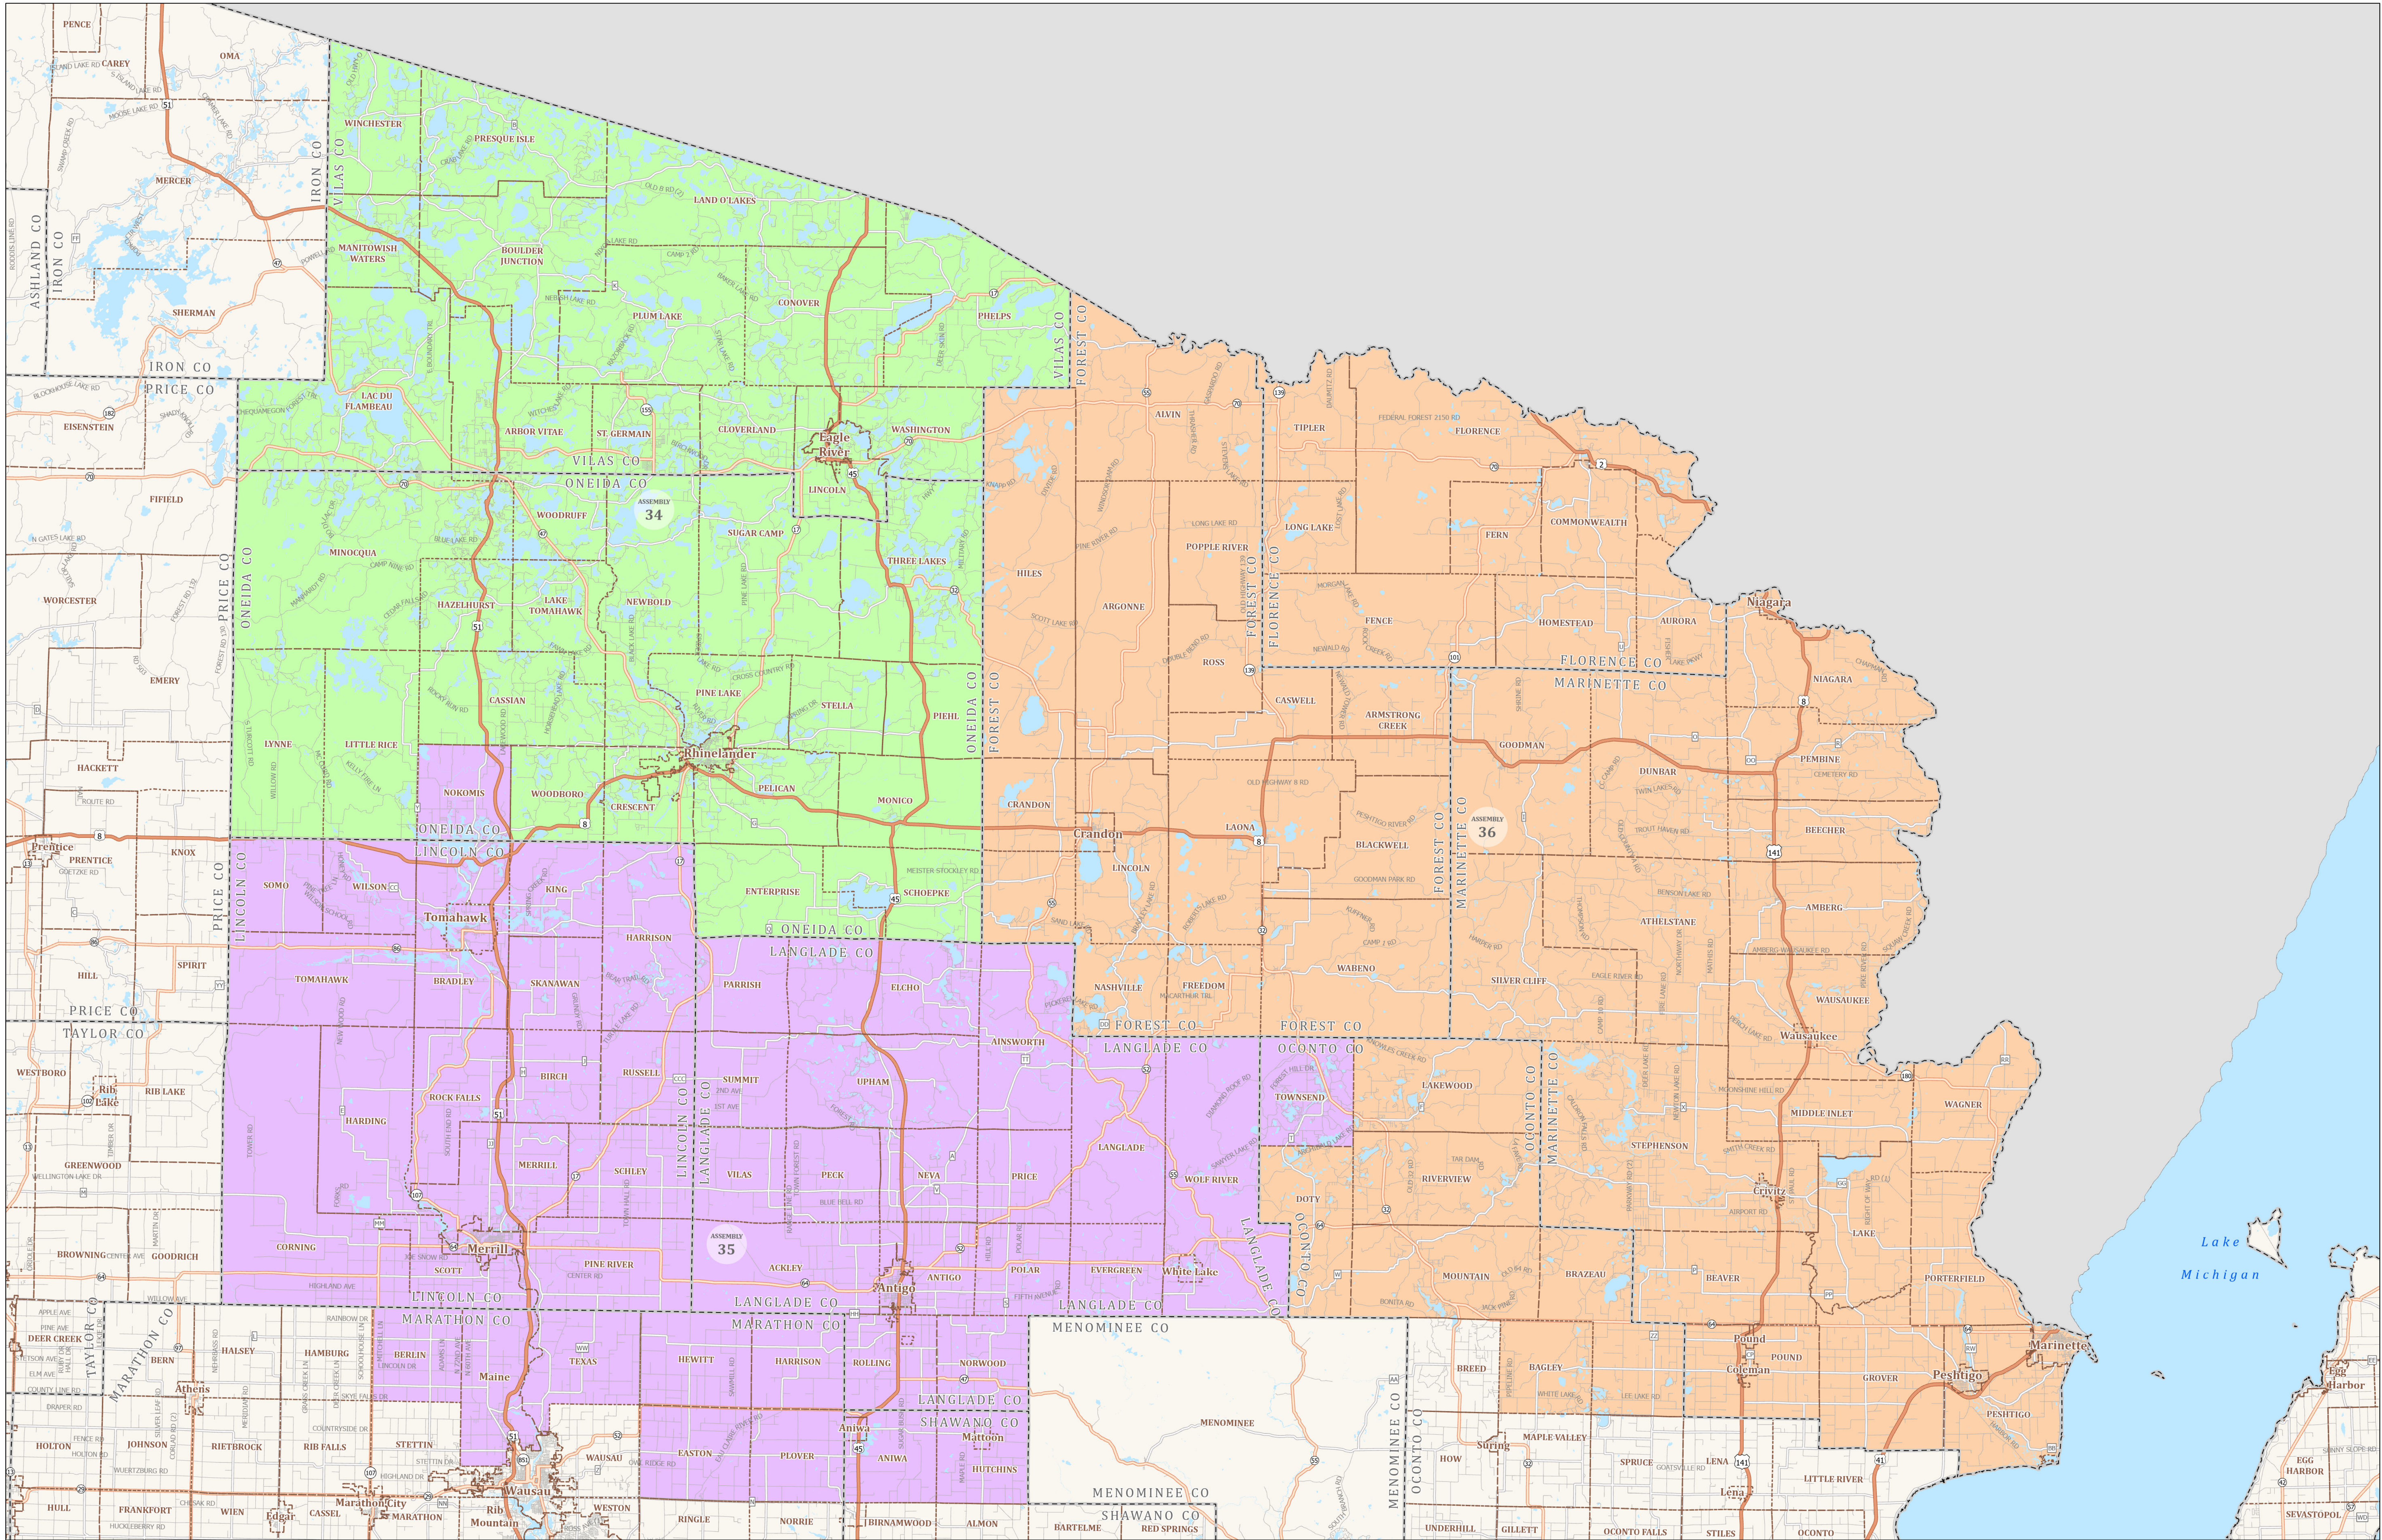

Senate District 12

STATE OF WISCONSIN

Projection: NAD 1983 Wisconsin TM

Cartography: LTSB GIS Team, 2024

- Federal Highway
- State Highway
- County Road
- Local Road
- Senate District 12
- County Boundary
- City, Towns, Villages
- Lakes, Rivers