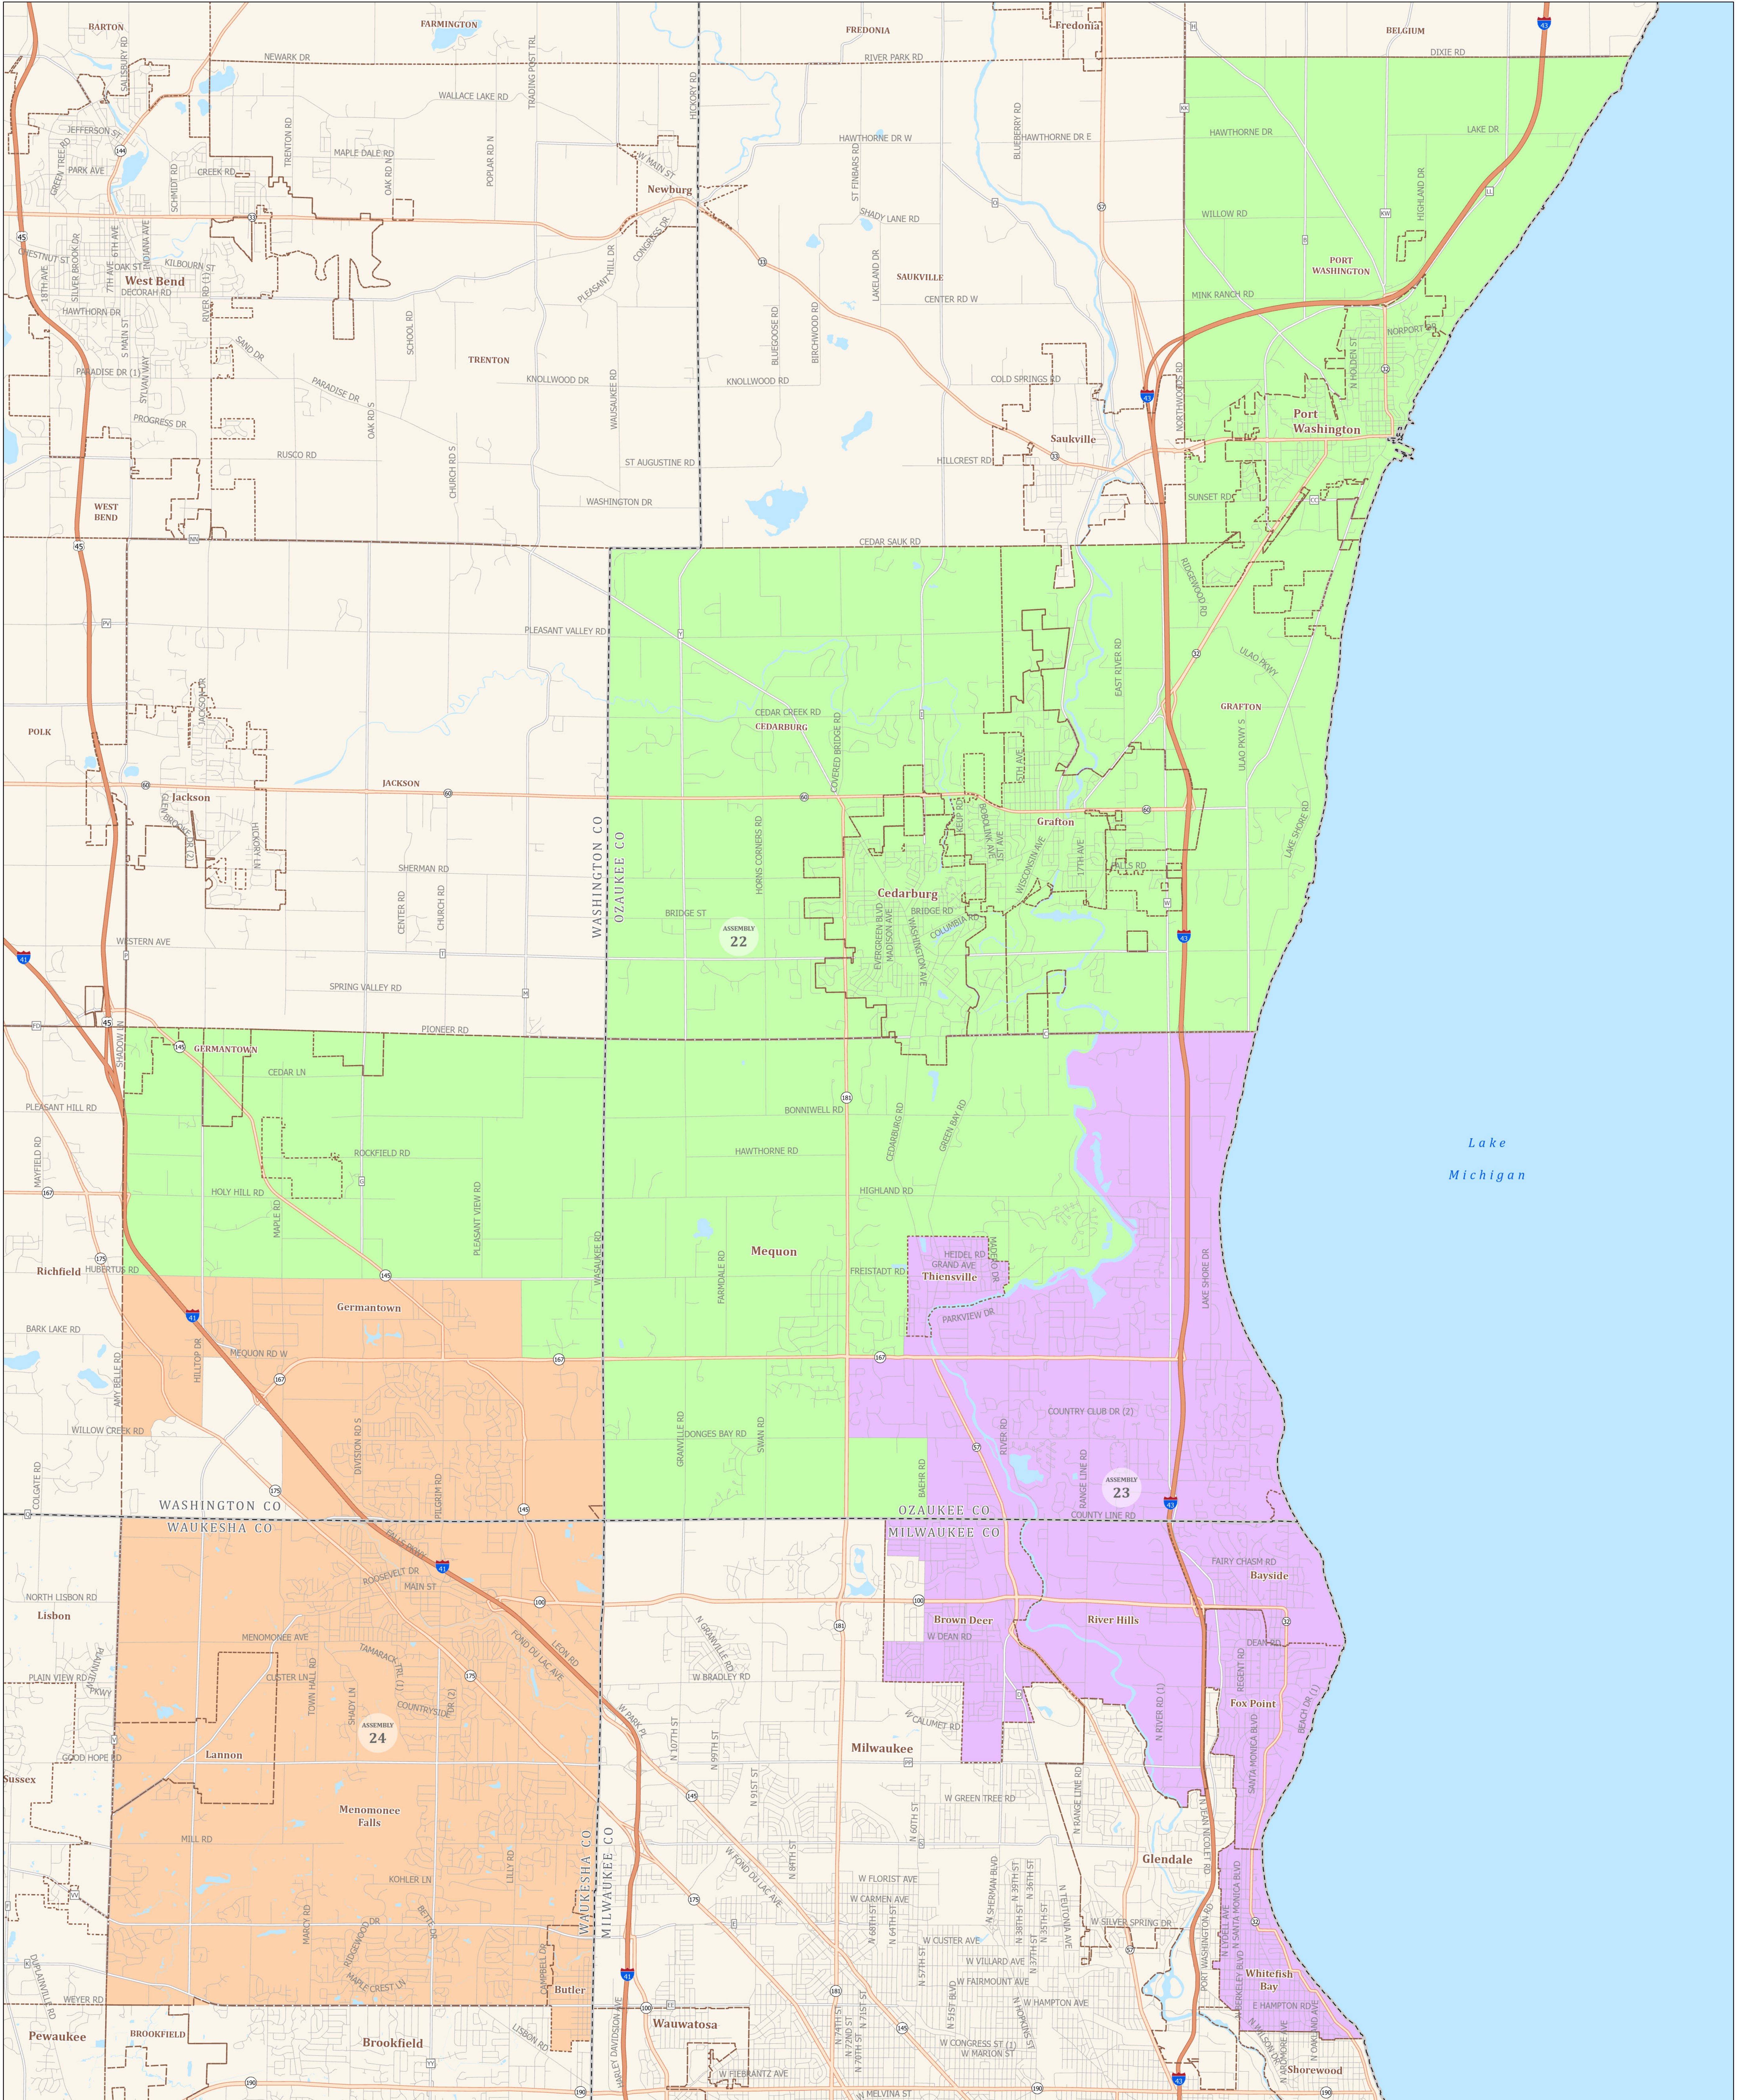

Senate District 8

STATE OF WISCONSIN

Projection: NAD 1983 Wisconsin TM

Cartography: LTSB GIS Team, 2024

- Federal Highway
- State Highway
- Local Road
- Senate District 8
- County Boundary
- Cities, Towns, Villages
- Lakes, Rivers