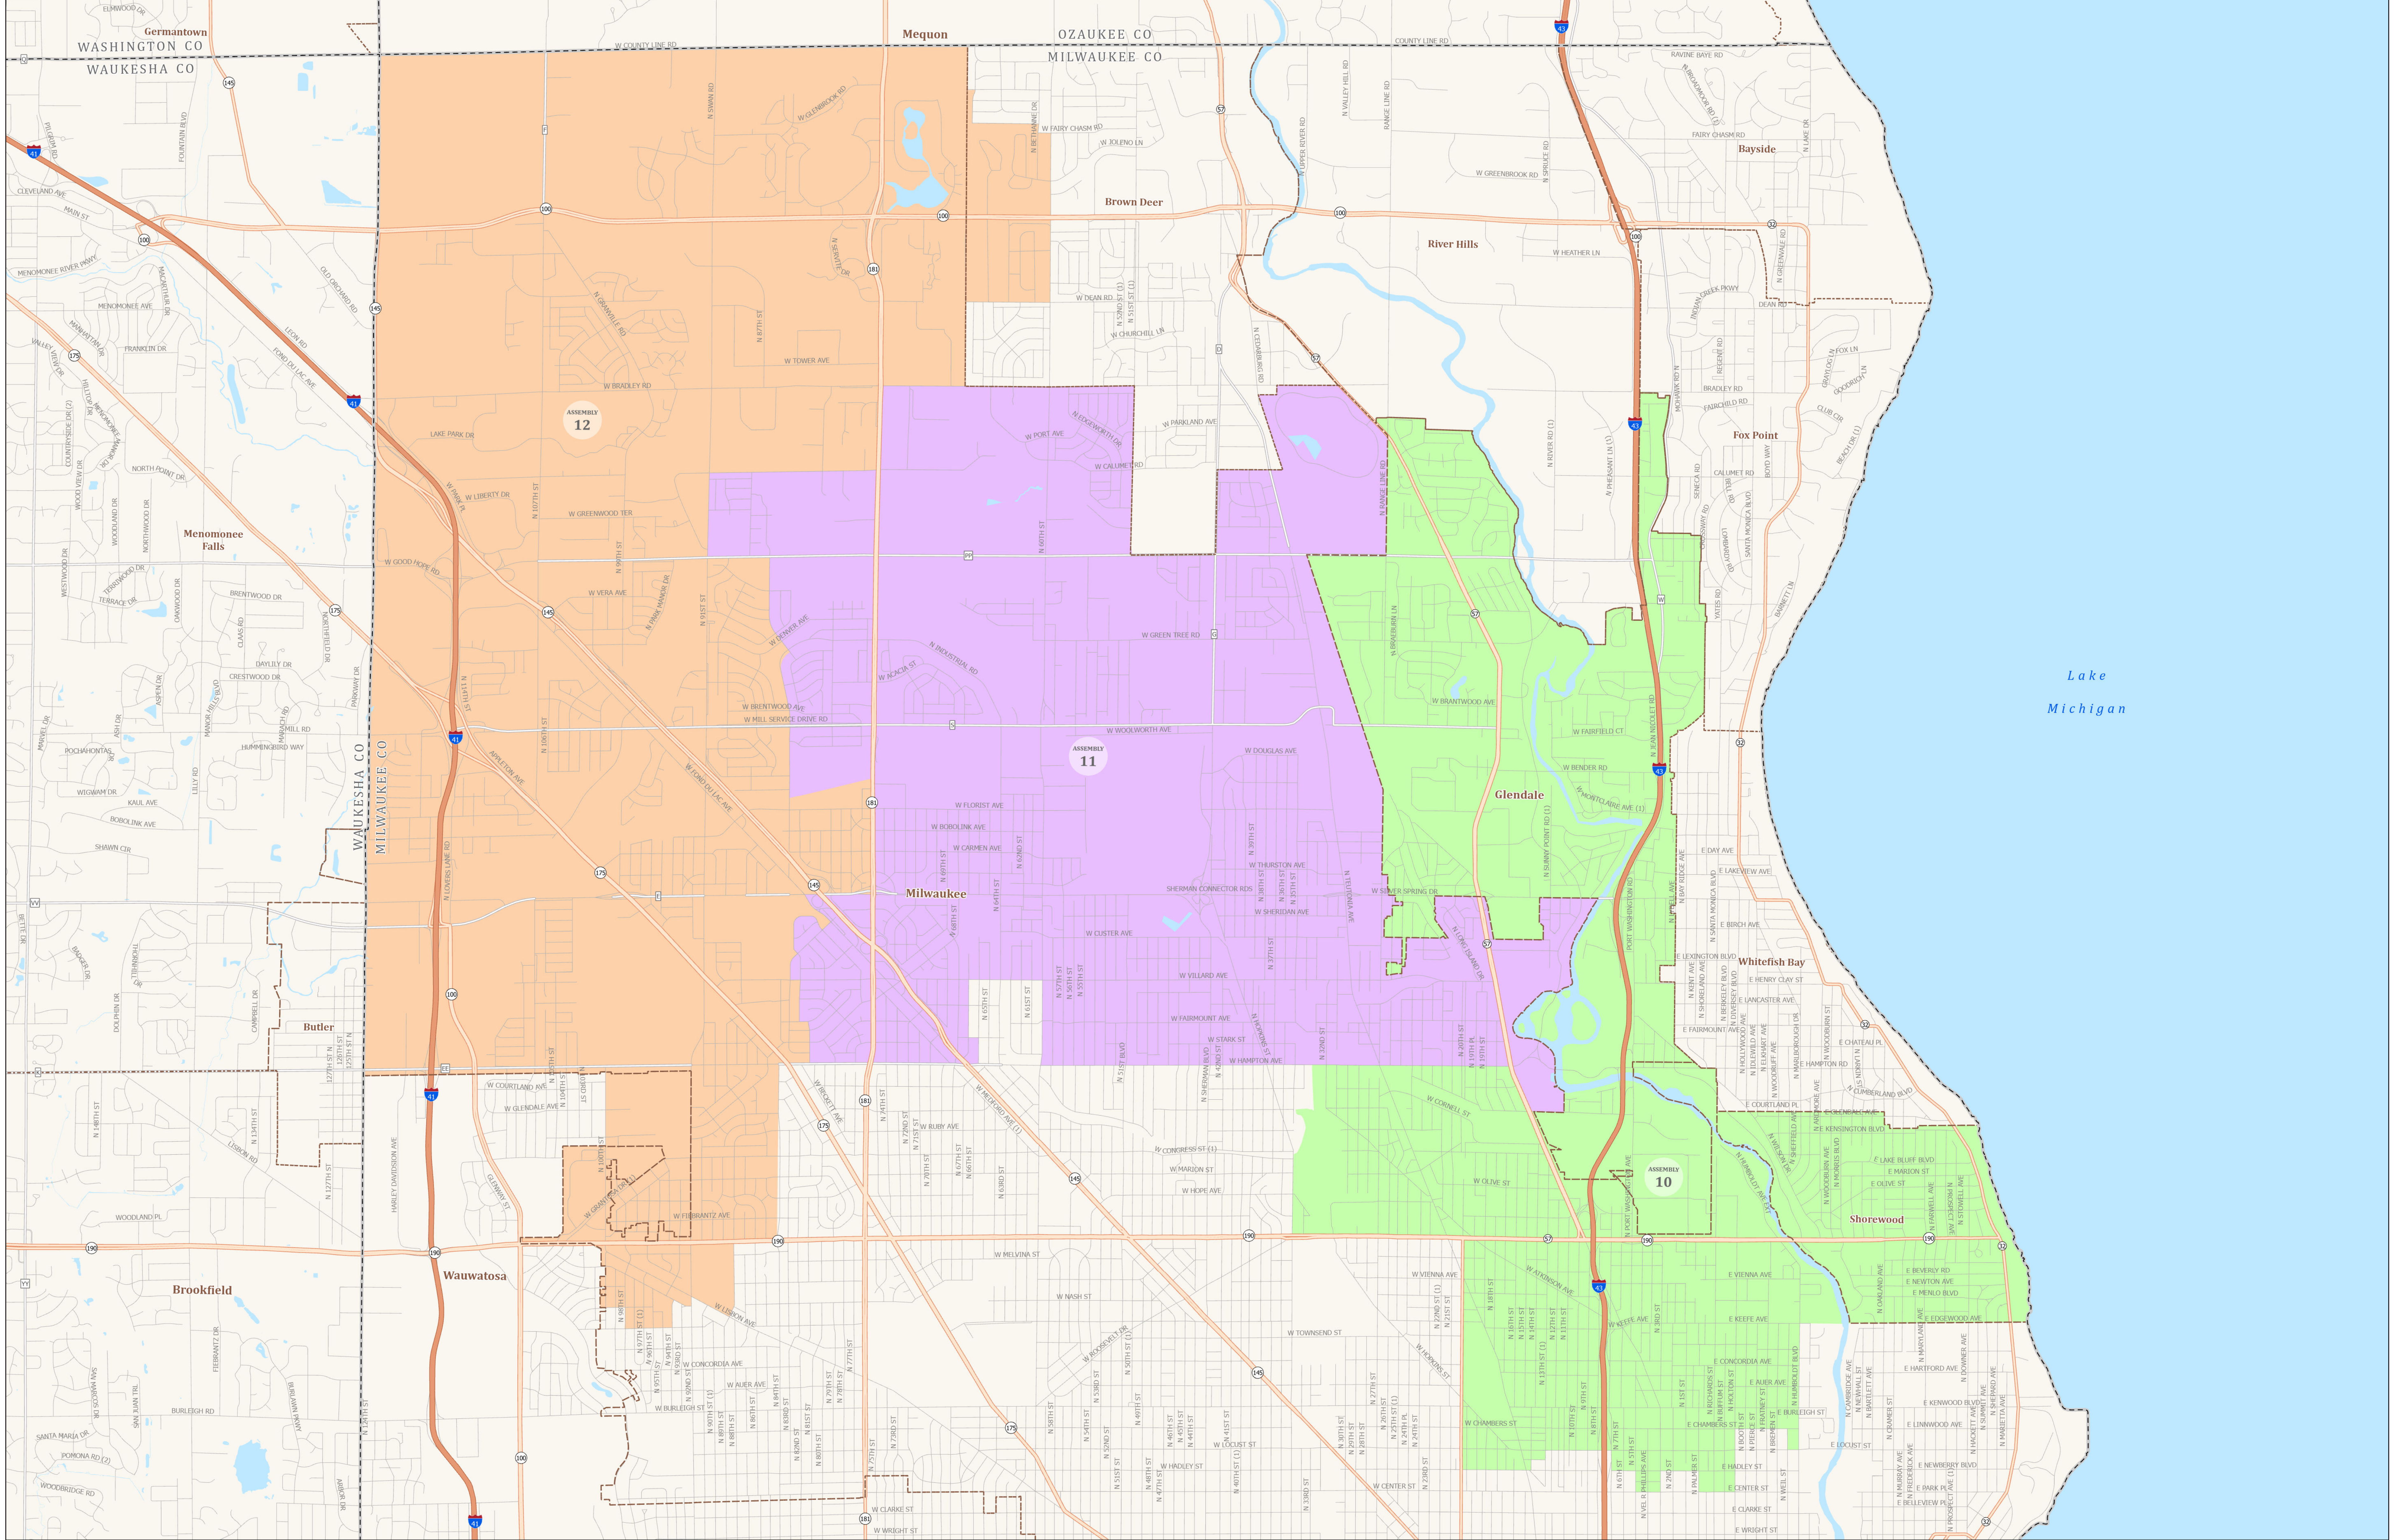

Senate District 4

STATE OF WISCONSIN

Projection: NAD 1983 Wisconsin TM

Cartography: LTSB GIS Team, 2024

- Federal Highway
- State Highway
- County Road
- Local Road
- Senate District 4
- County Boundary
- County Boundary
- Cities, Towns, Villages
- Lakes, Rivers