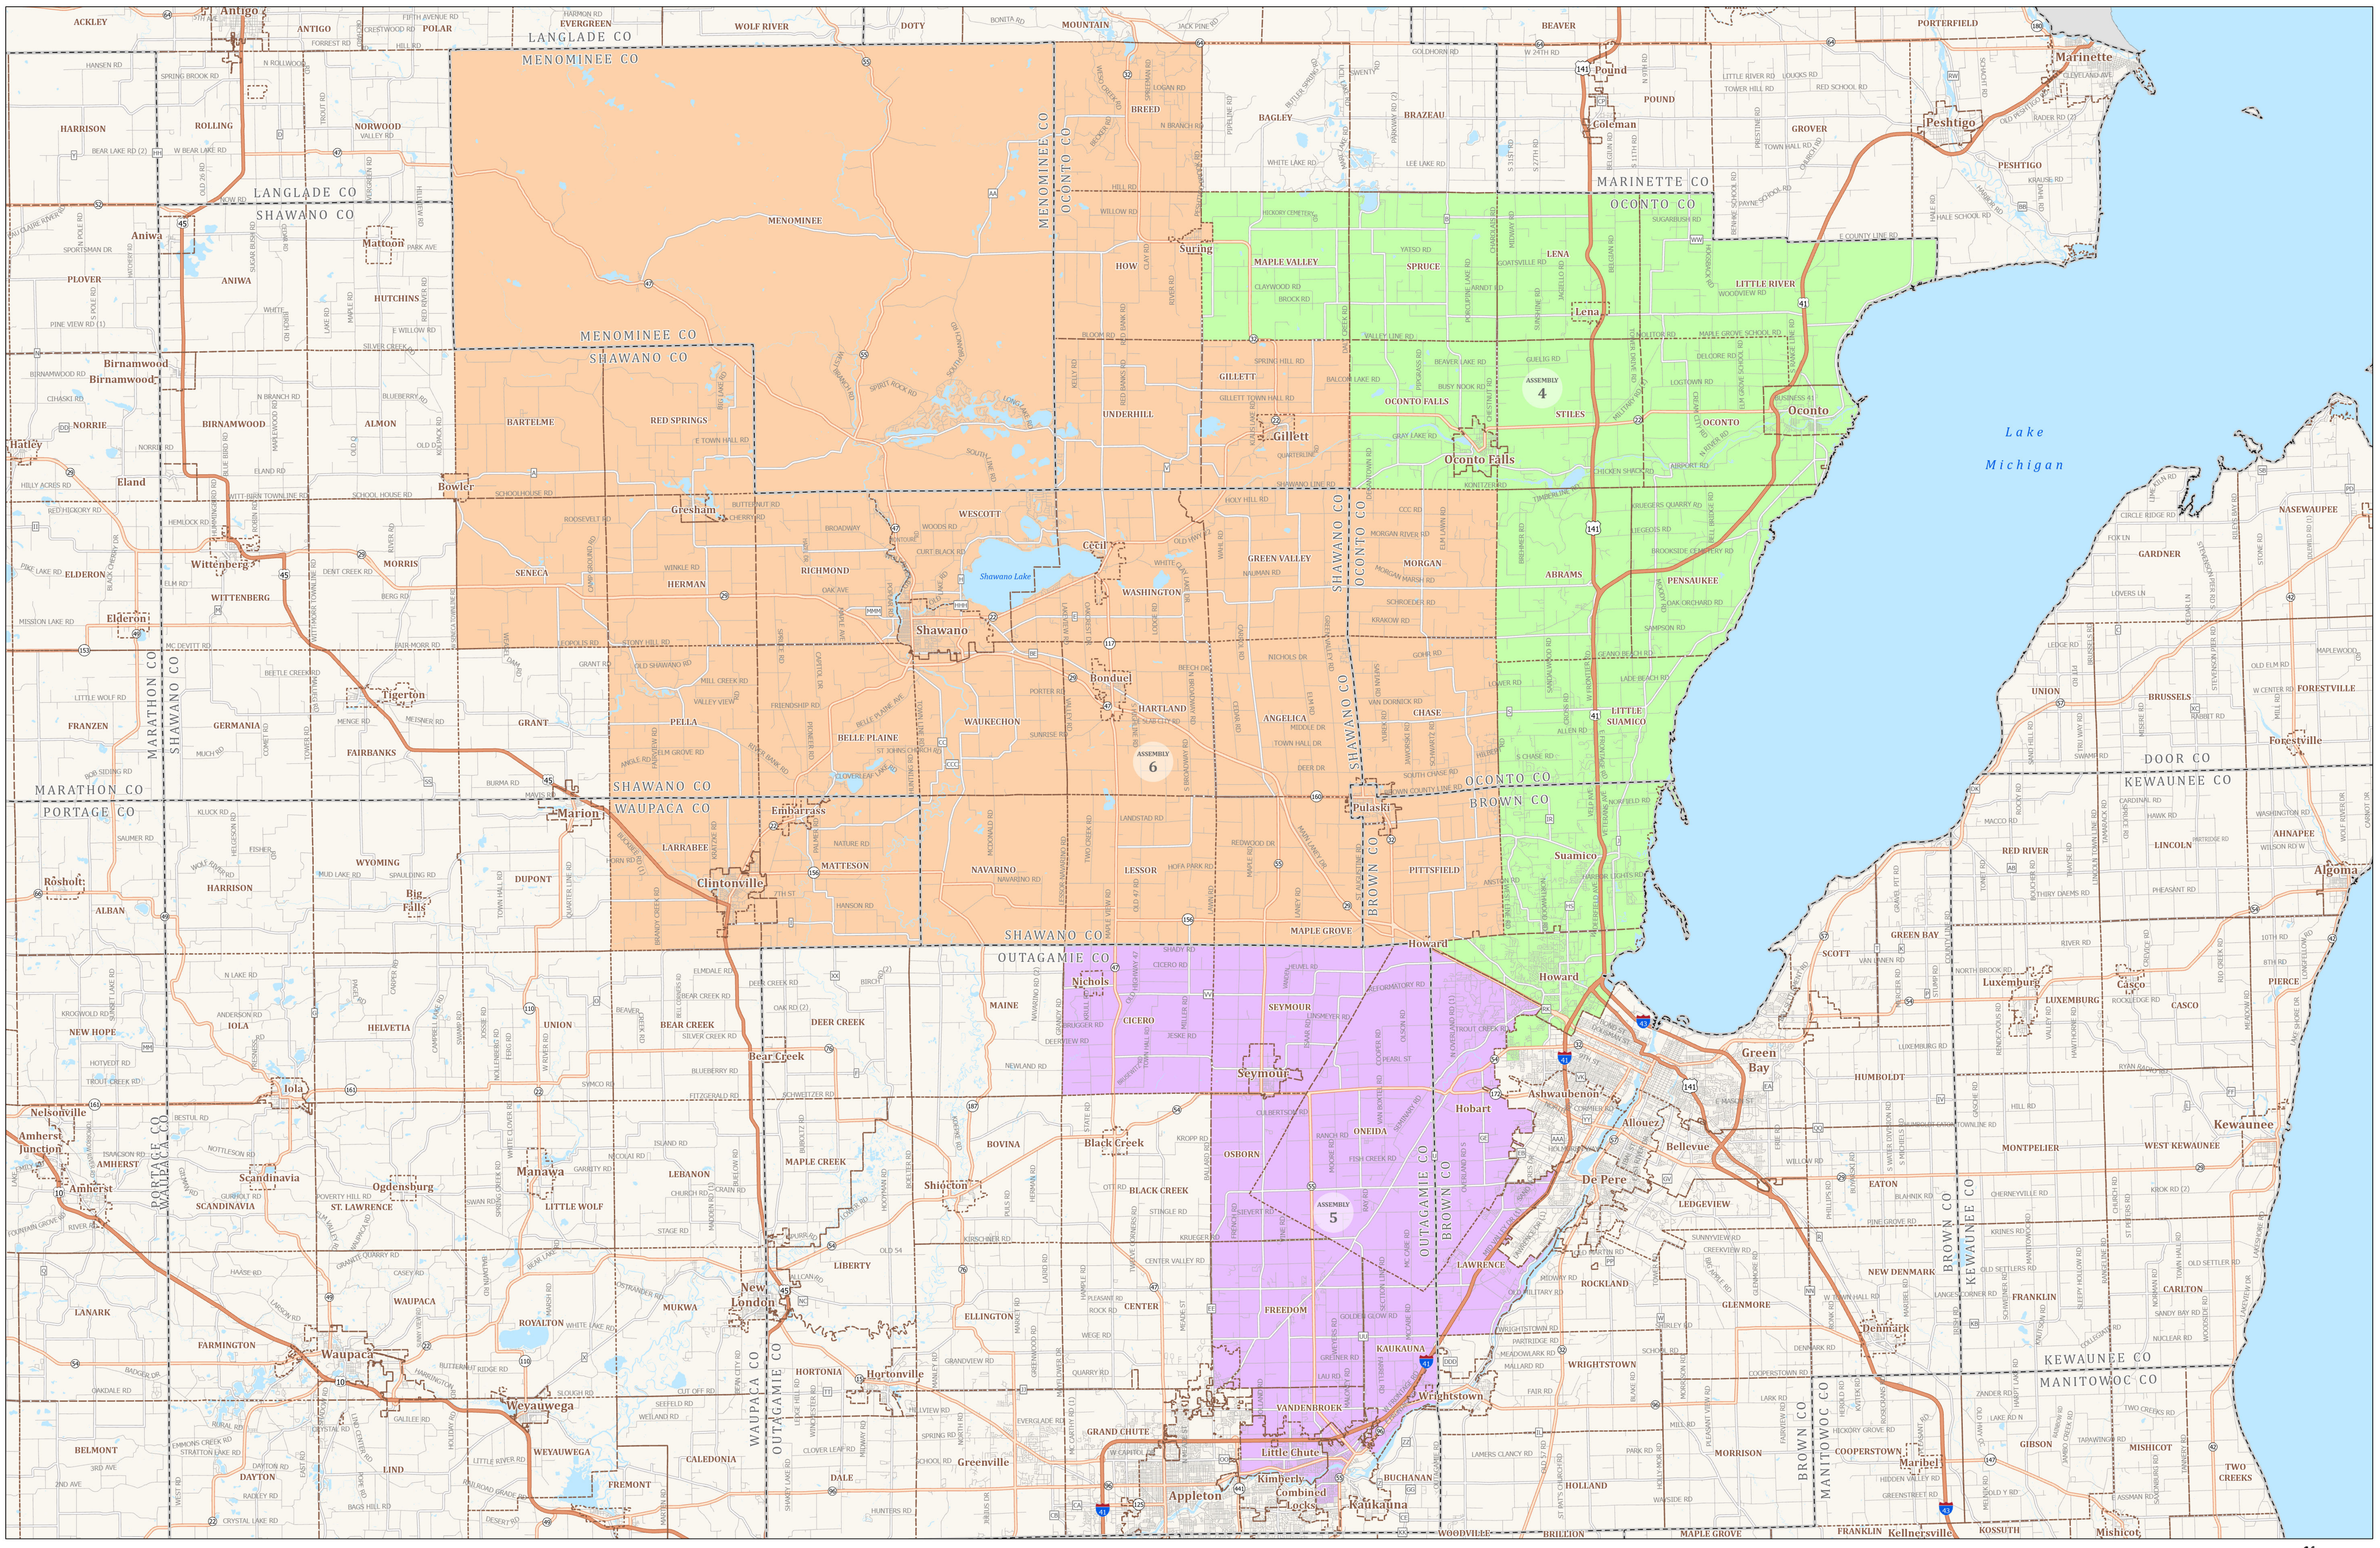

Senate District 2

STATE OF WISCONSIN

Projection:
NAD 1983 Wisconsin TM

Cartography:
LTSB GIS Team, 2024

- Federal Highway
- State Highway
- County Road
- Local Road
- Senate District 2
- County Boundary
- City, Towns, Villages
- Lakes, Rivers