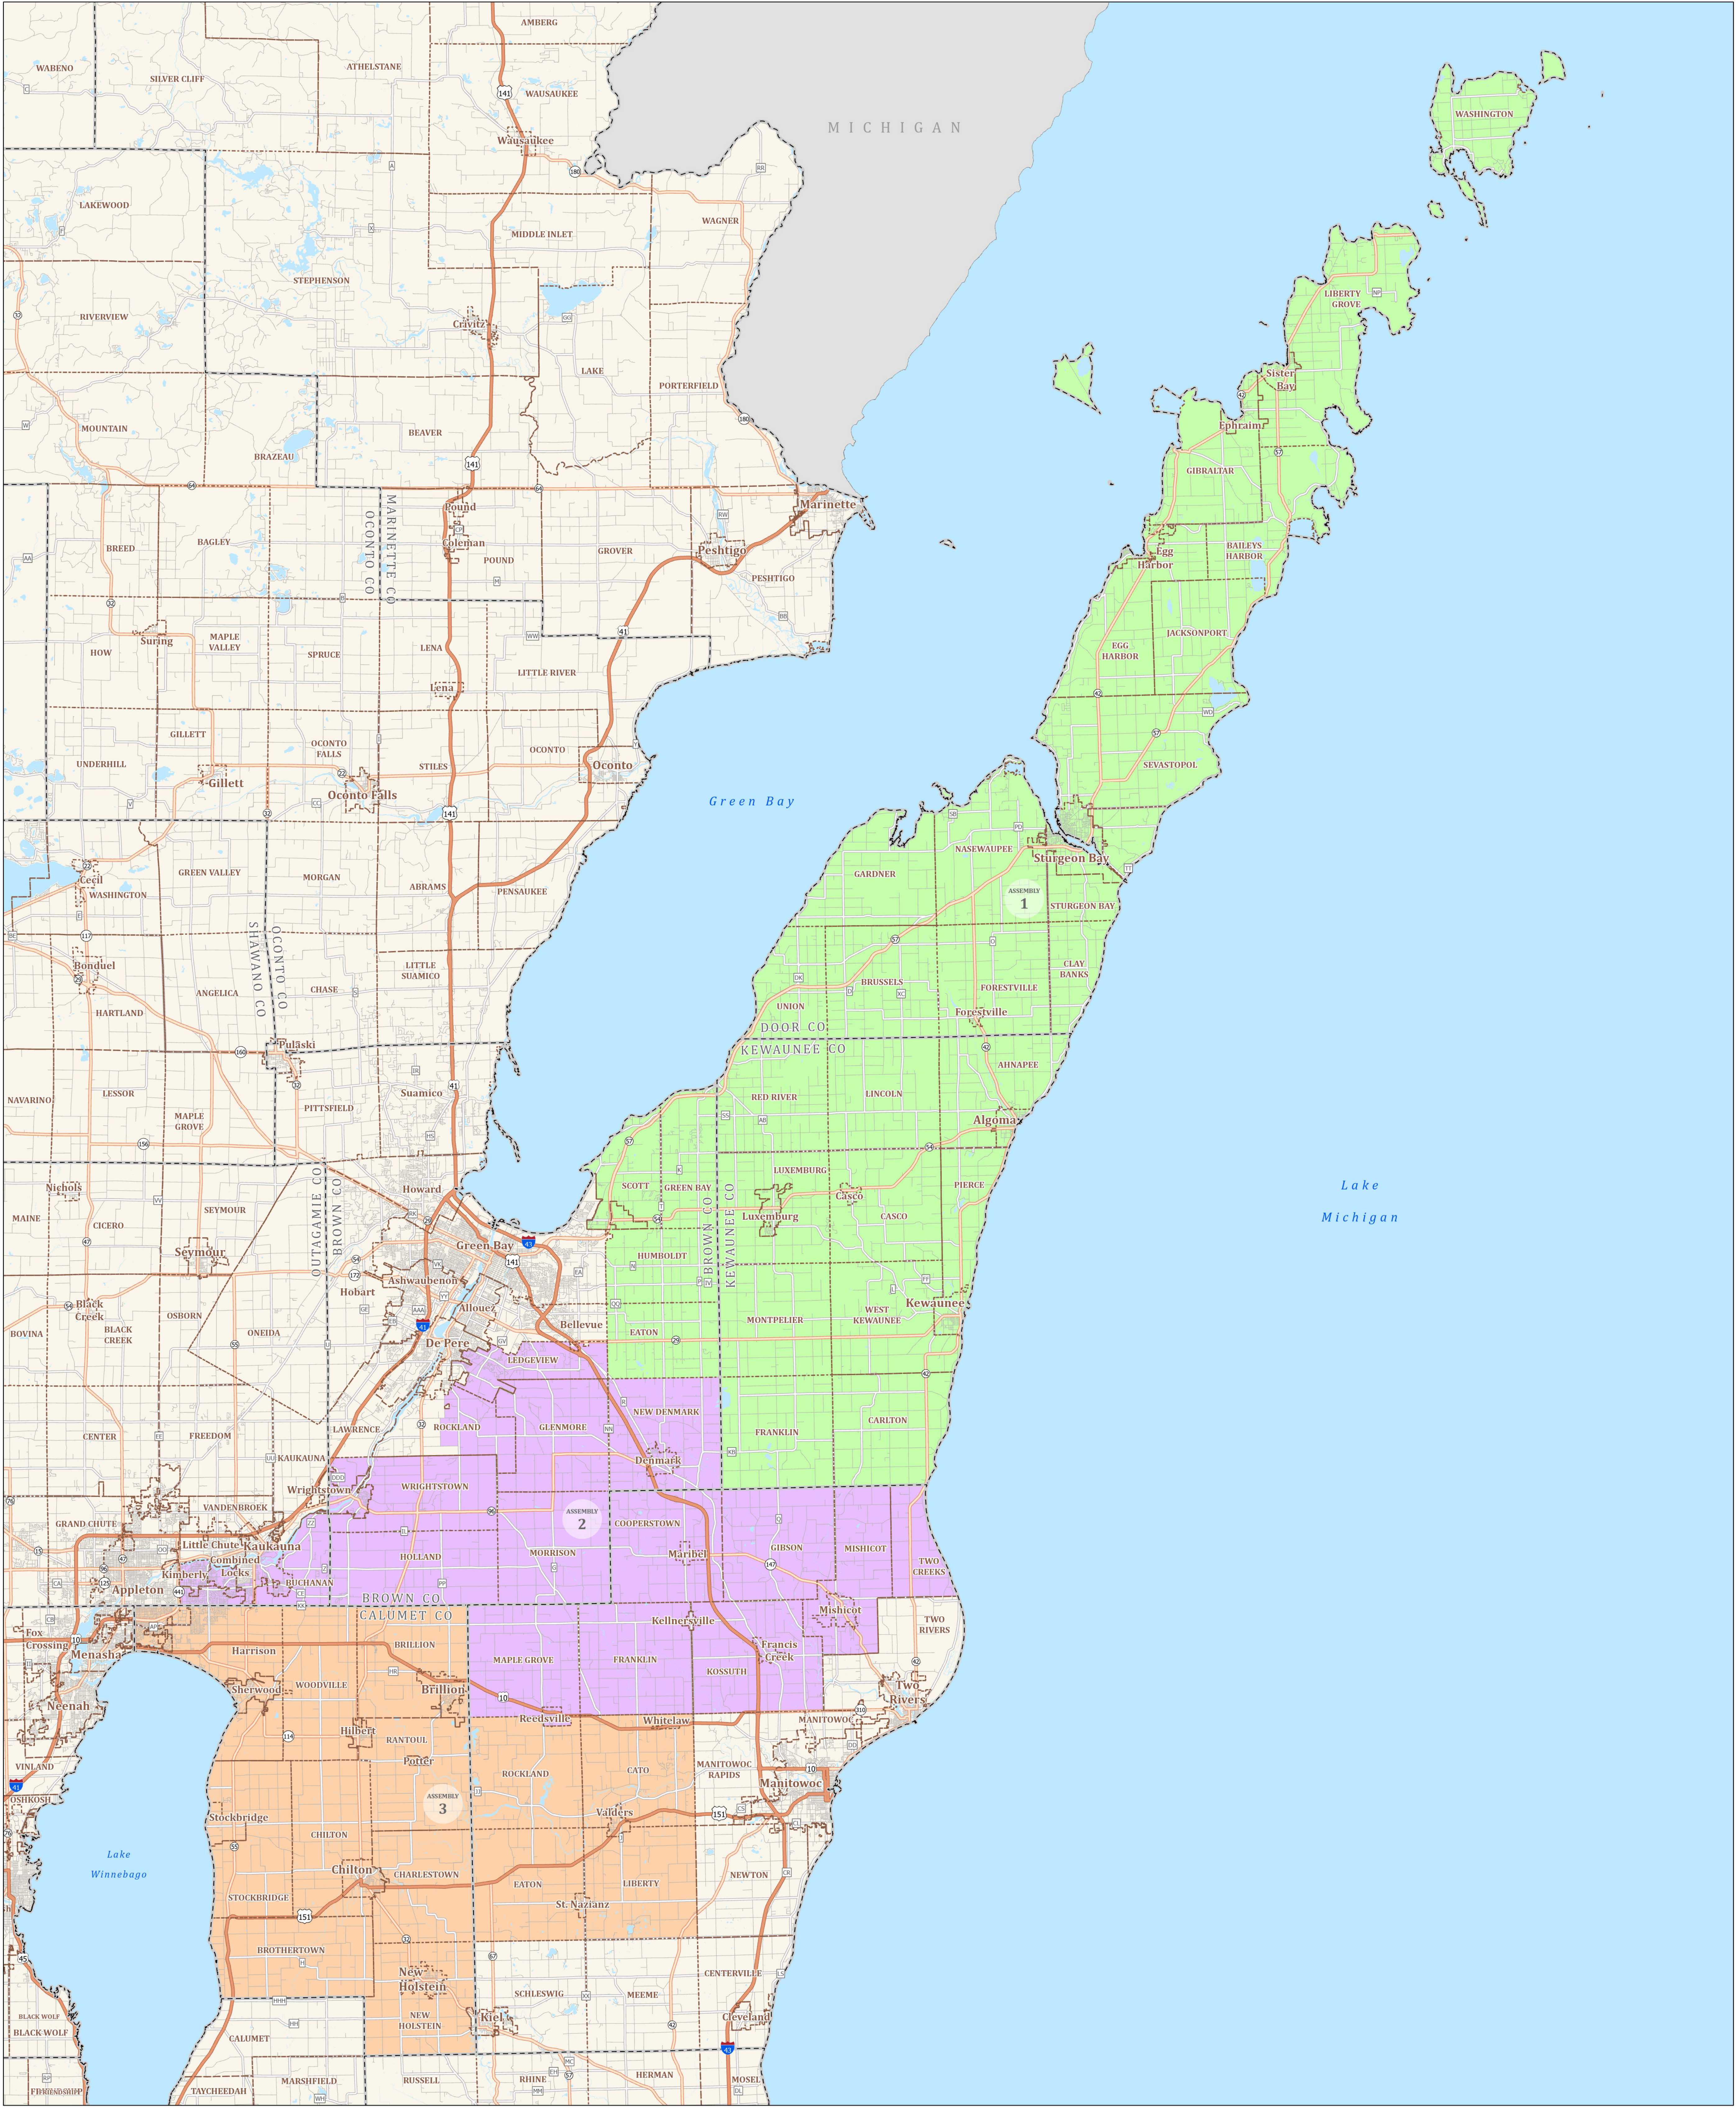

Senate District 1

STATE OF WISCONSIN

Projection: NAD 1983 Wisconsin TM

Cartography: LTSB GIS Team, 2024

- Federal Highway
- State Highway
- County Road
- Local Road
- Senate District 1
- County Boundary
- Cities, Towns, Villages
- Lakes, Rivers