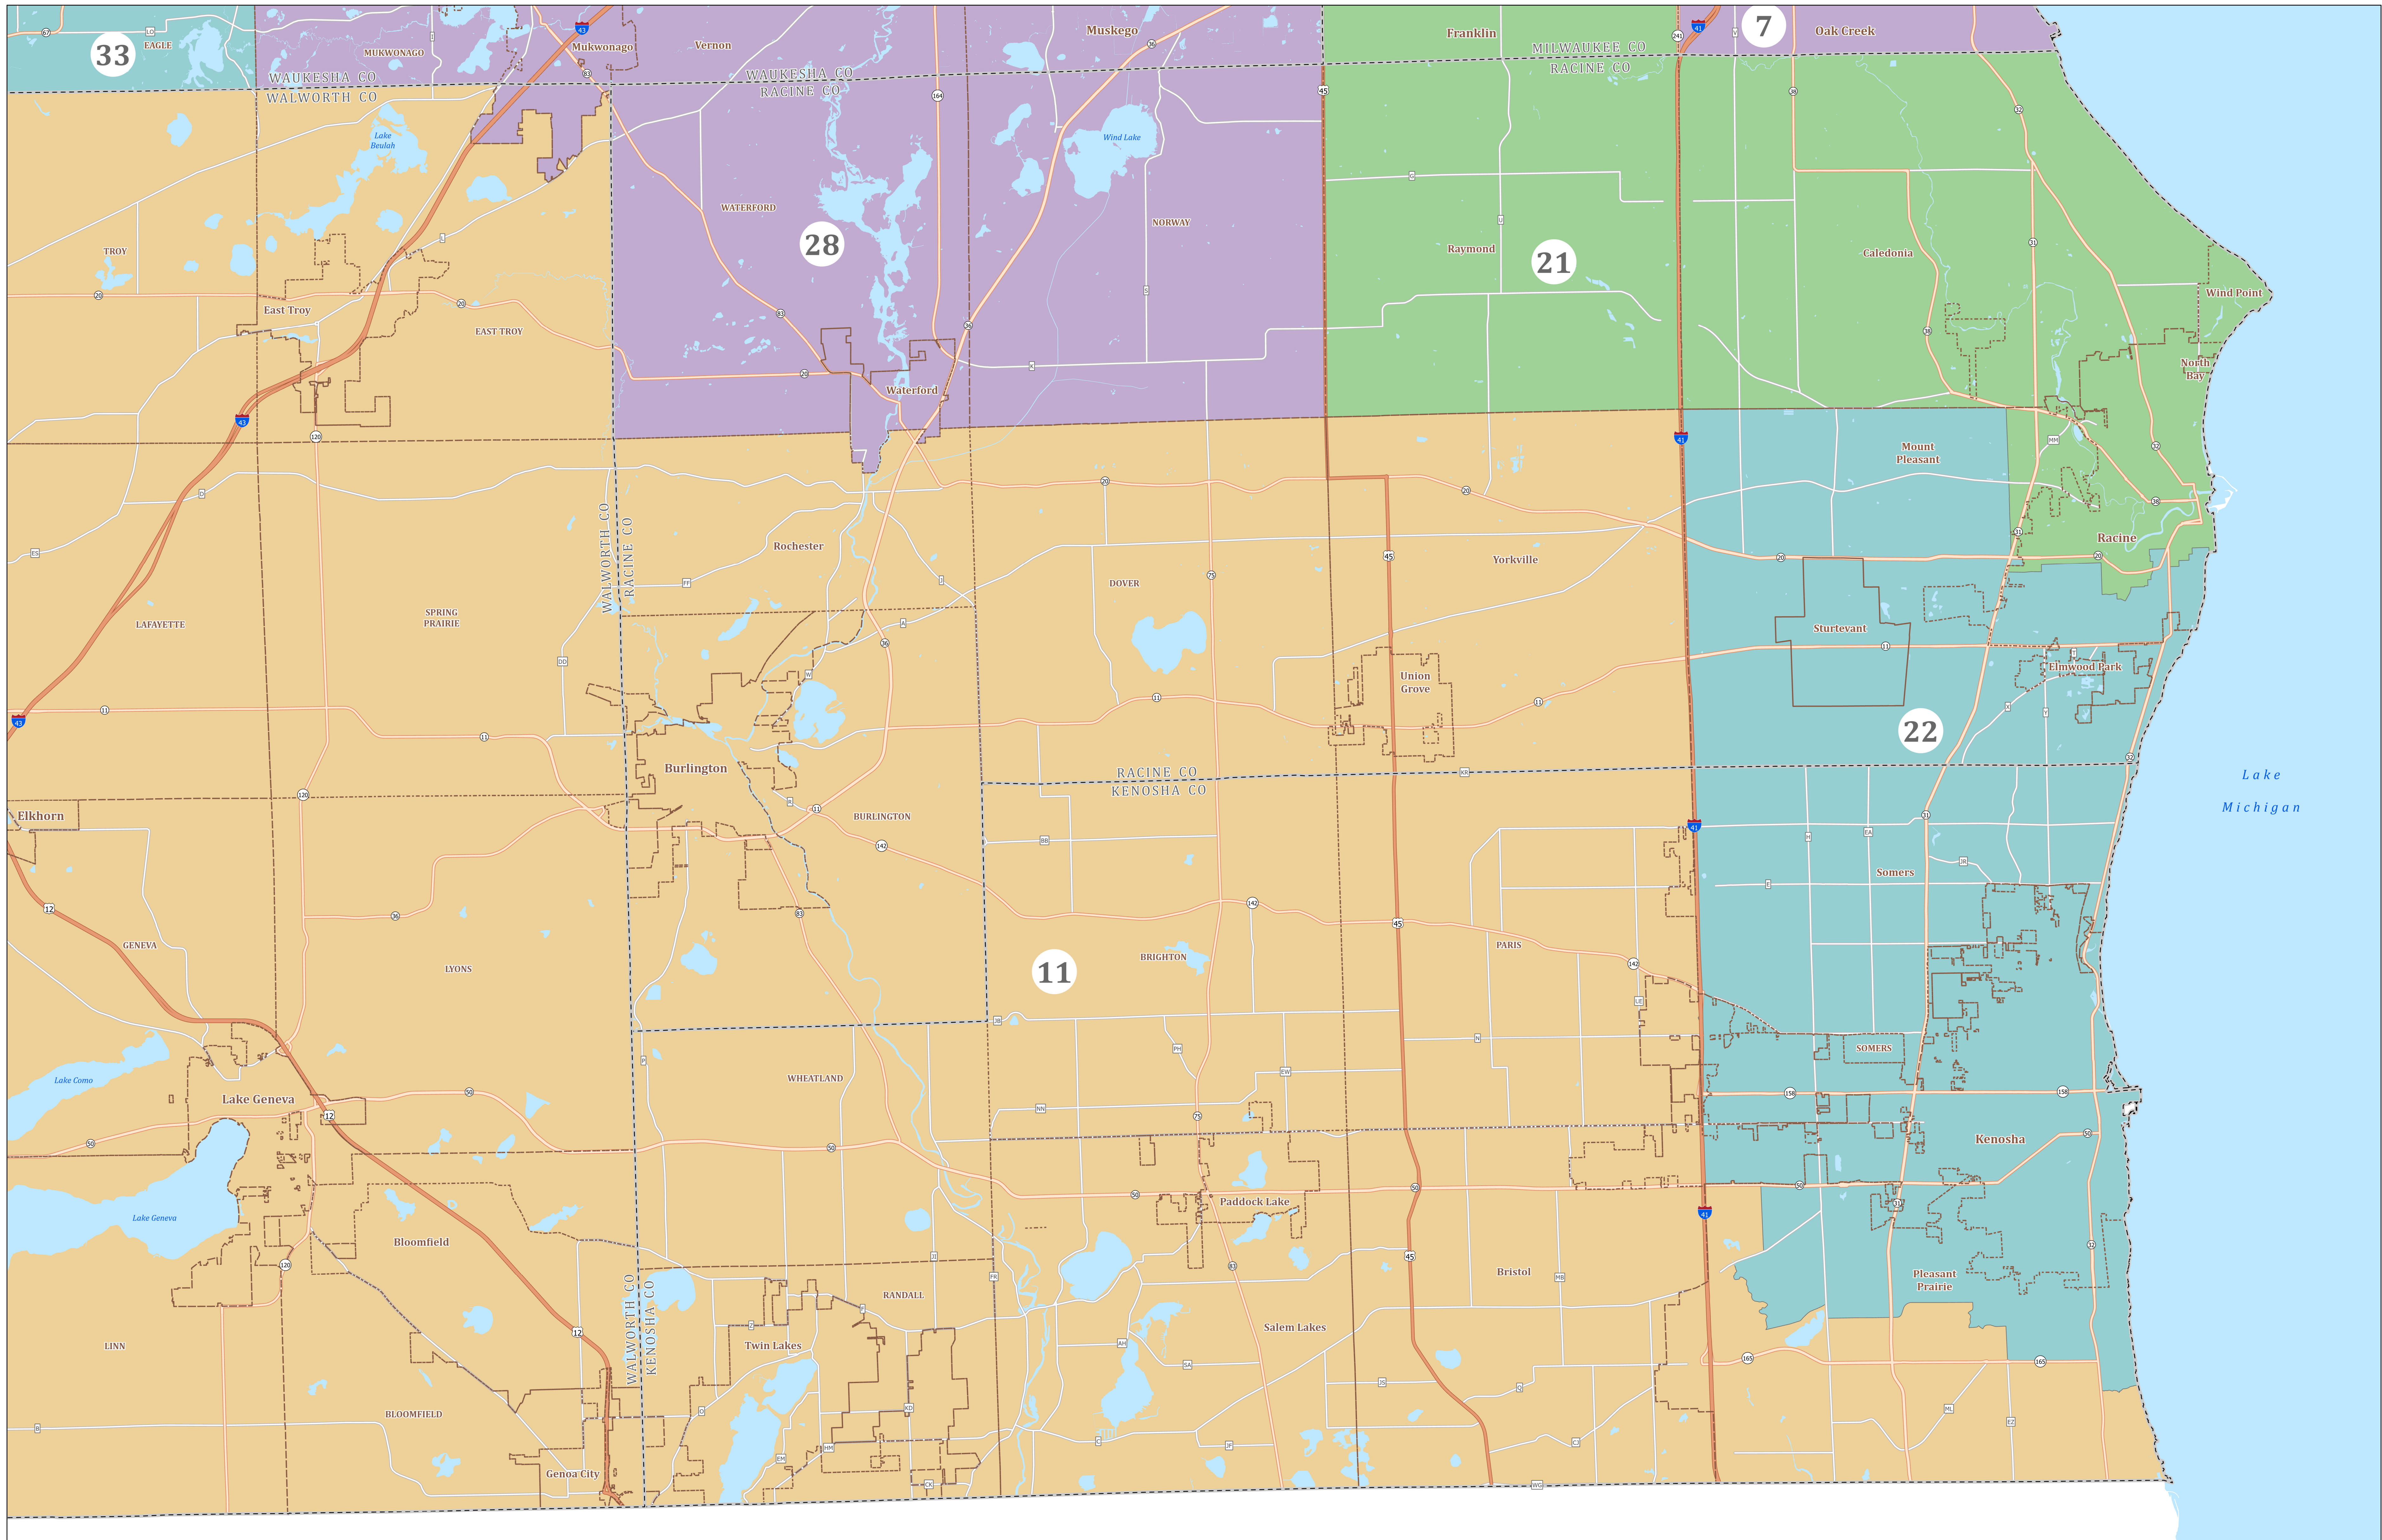

Kenosha & Racine County Areas, Wisconsin

Senate Districts

2024

Projection:
NAD 1983 Wisconsin TM US Ft

Cartography:
LTSB GIS Team, 2024