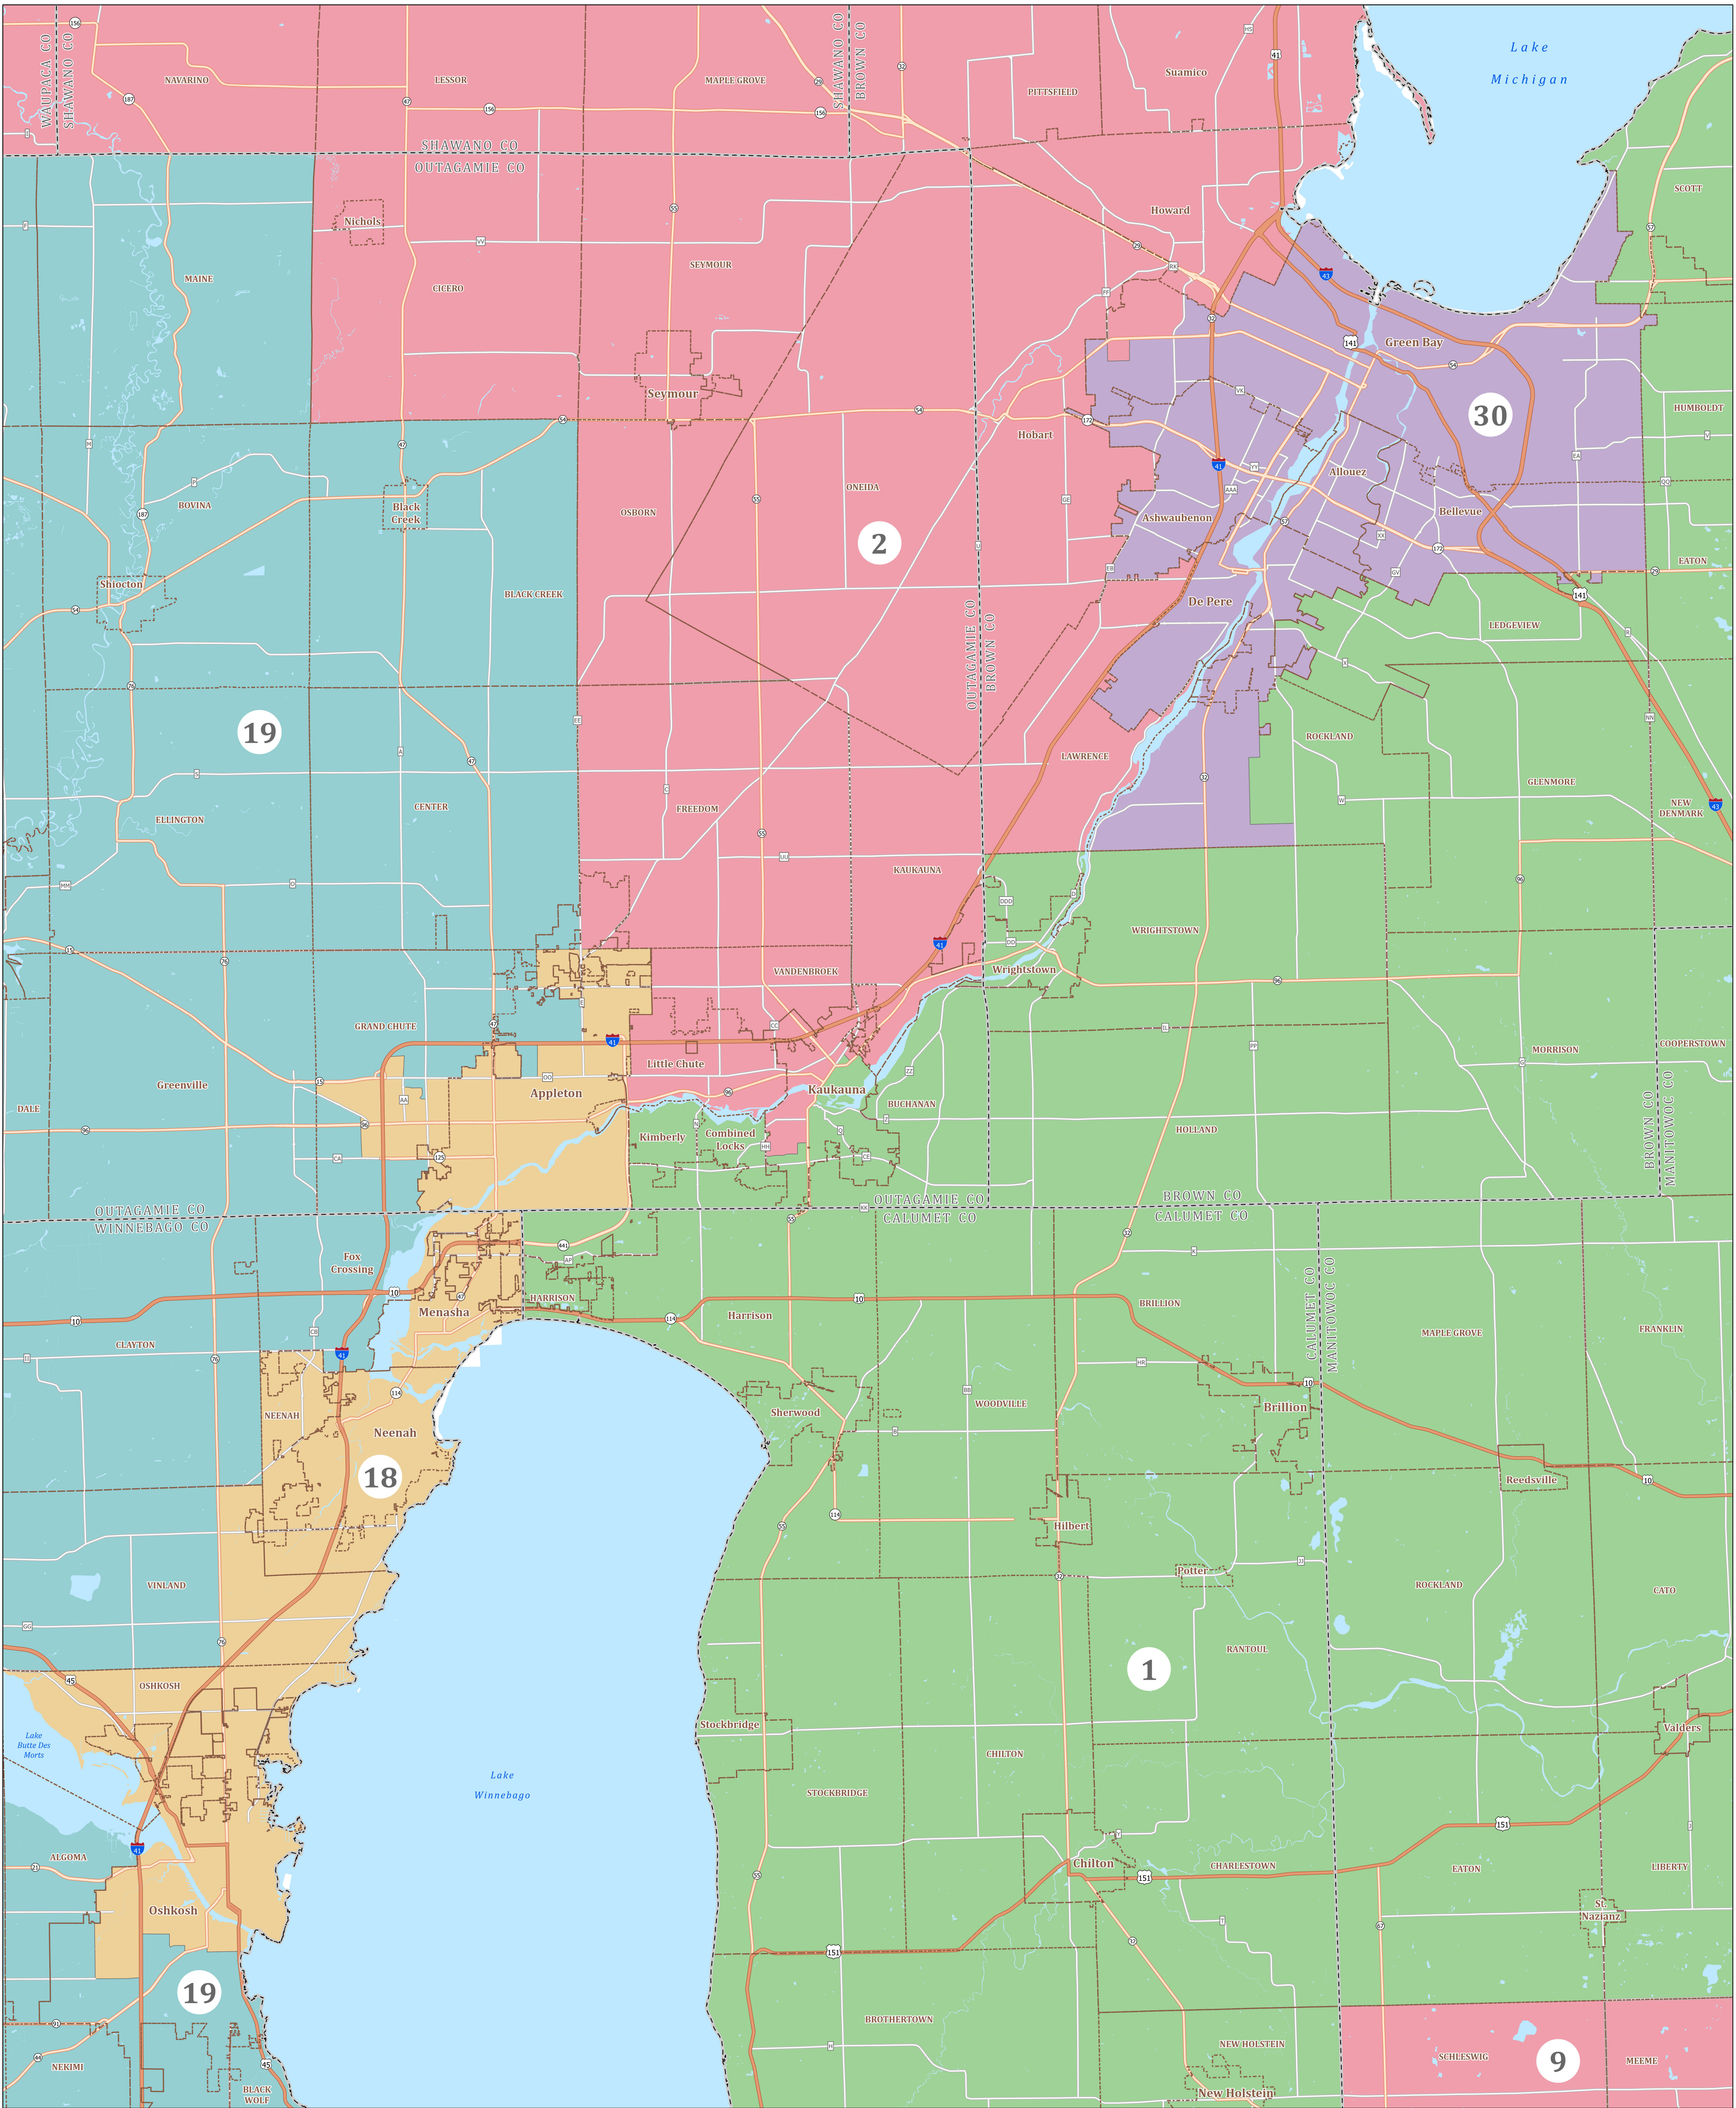

Fox Valley & Green Bay, Wisconsin

Senate Districts

2024

Projection: NAD 1983 Wisconsin TM US Ft

Cartography: LTSB GIS Team, 2024