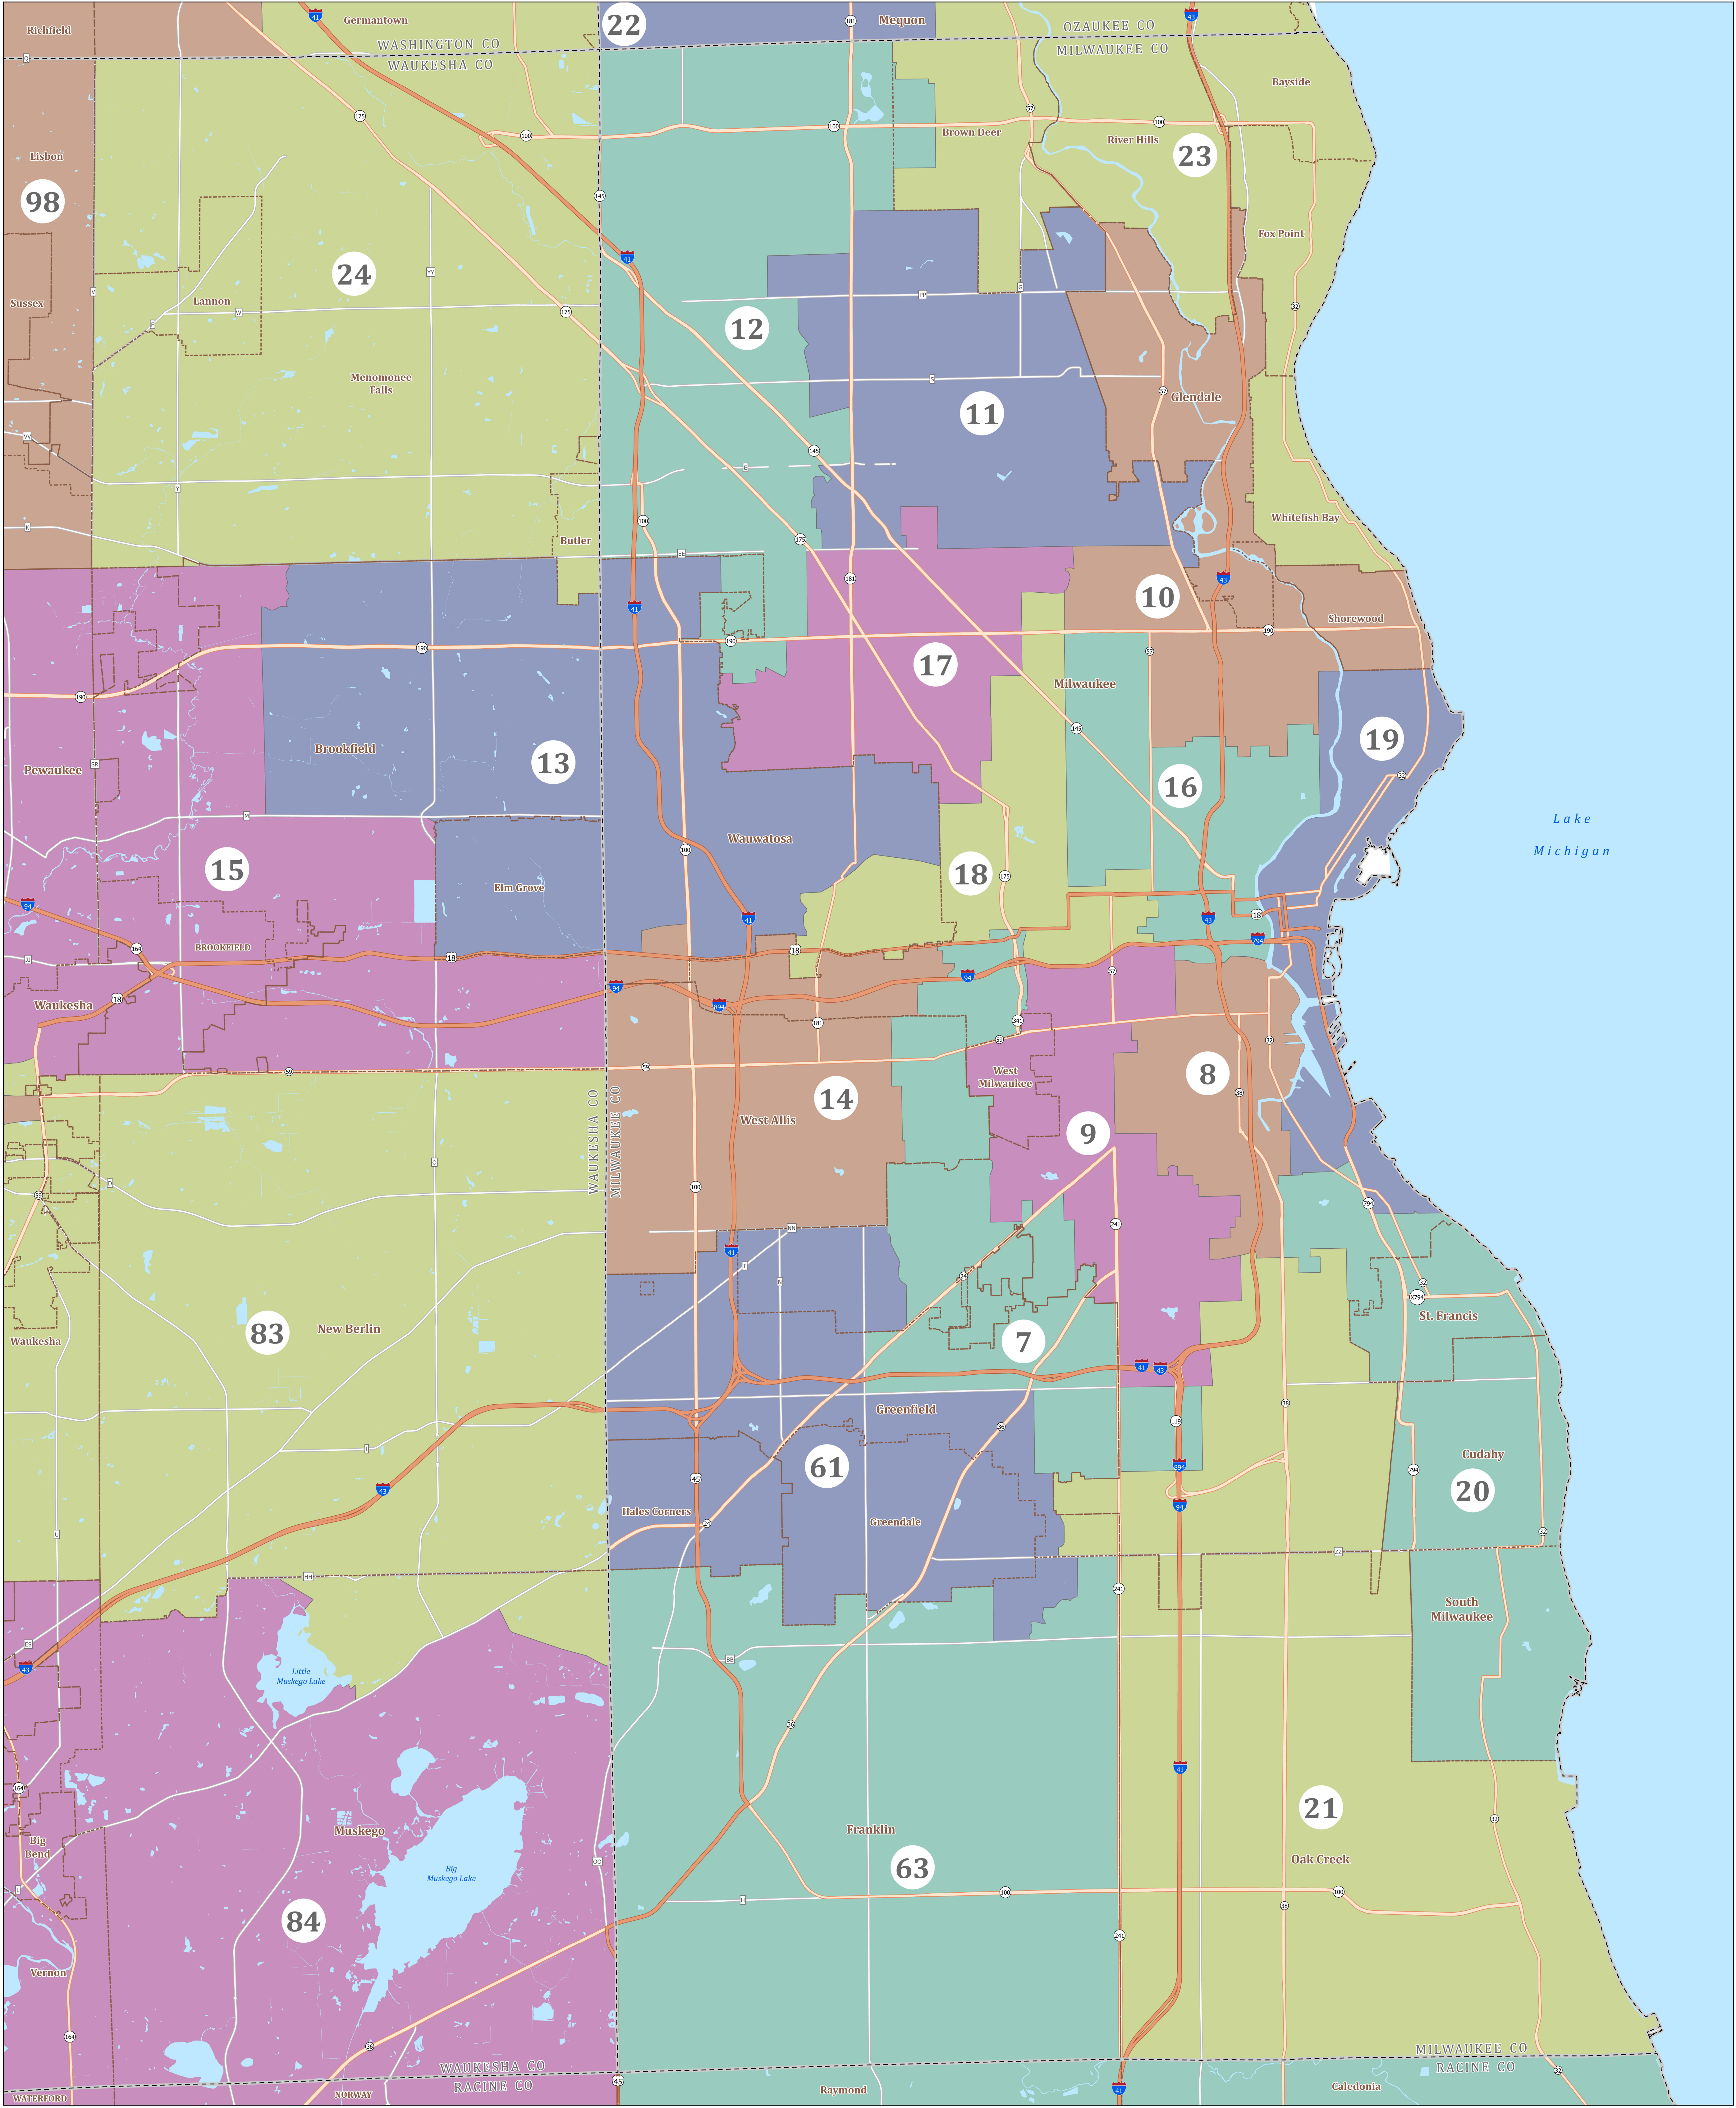

Milwaukee County Area, Wisconsin

Assembly Districts

2024

Projection:
NAD 1983 Wisconsin TM US Ft

Cartography:
LTSR GIS Team, 2024