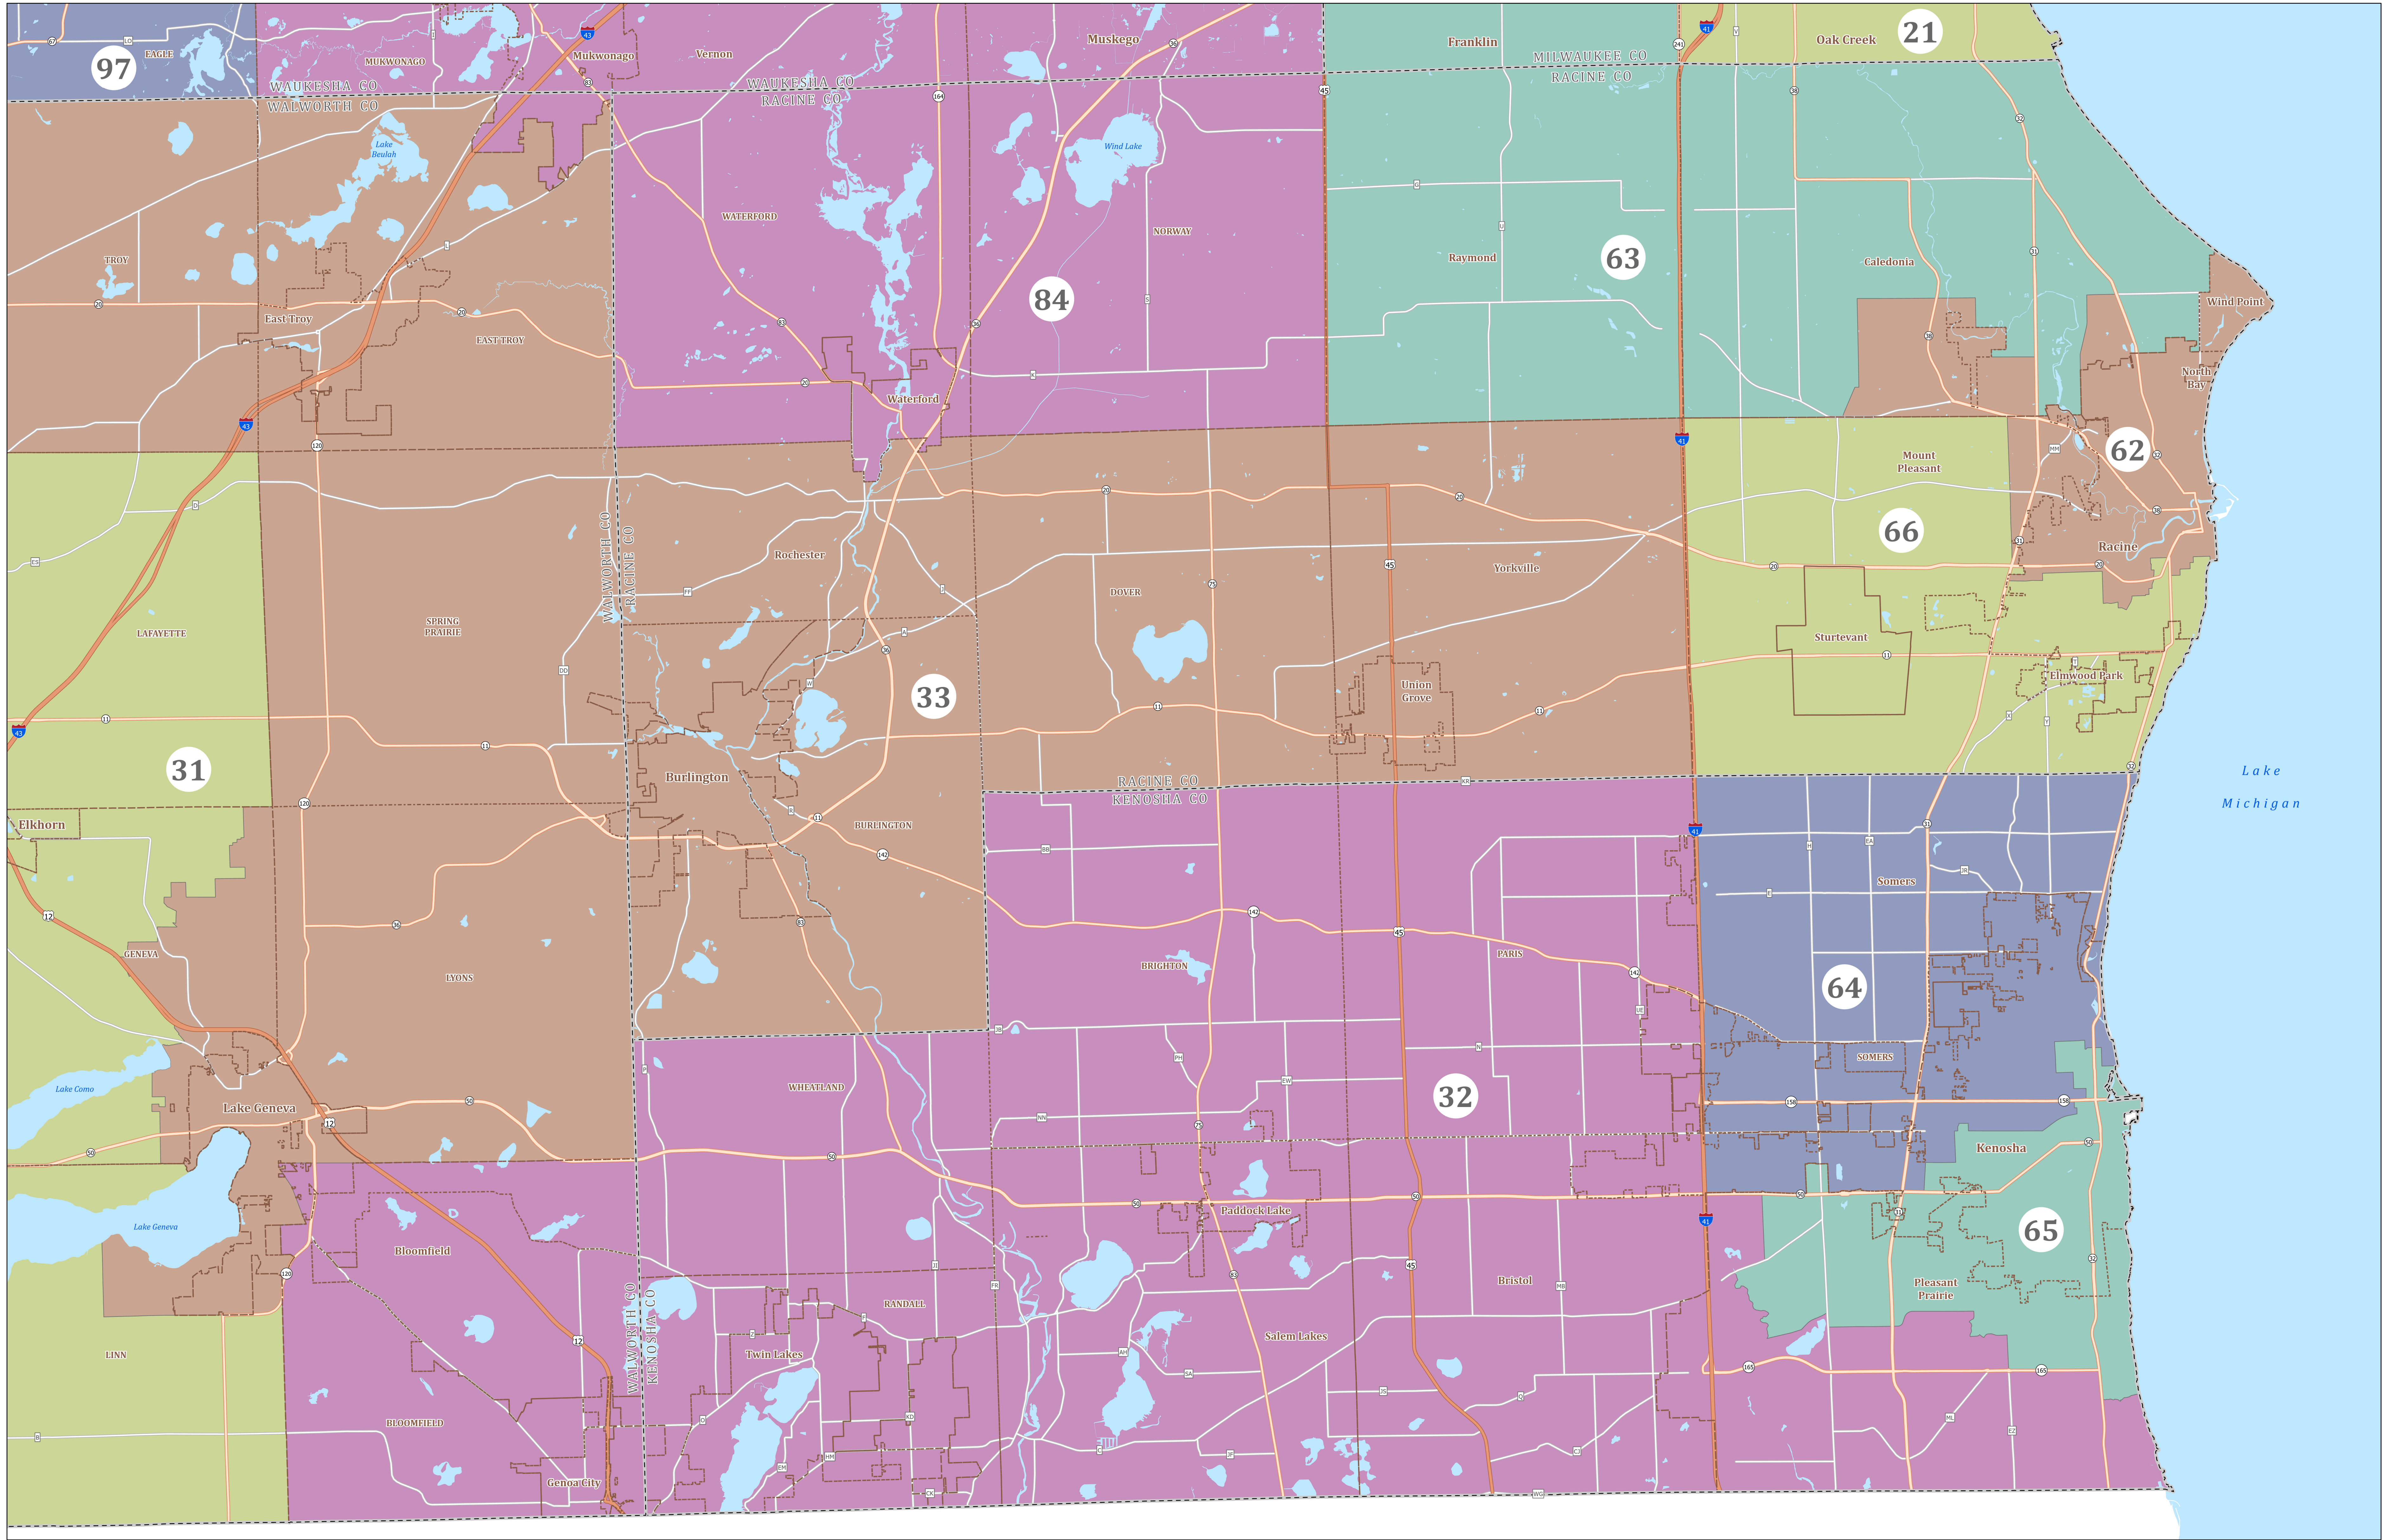

Kenosha & Racine County Areas, Wisconsin

Assembly Districts

2024

Source:
Legislative districts as enacted by 2023 Wisconsin Act 94 on February 19, 2024.
Legislative districts were created using 2020 Census TIGER block geography.

Projection:
NAD 1983 Wisconsin TM US Ft

Cartography:
LTSB GIS Team, 2024