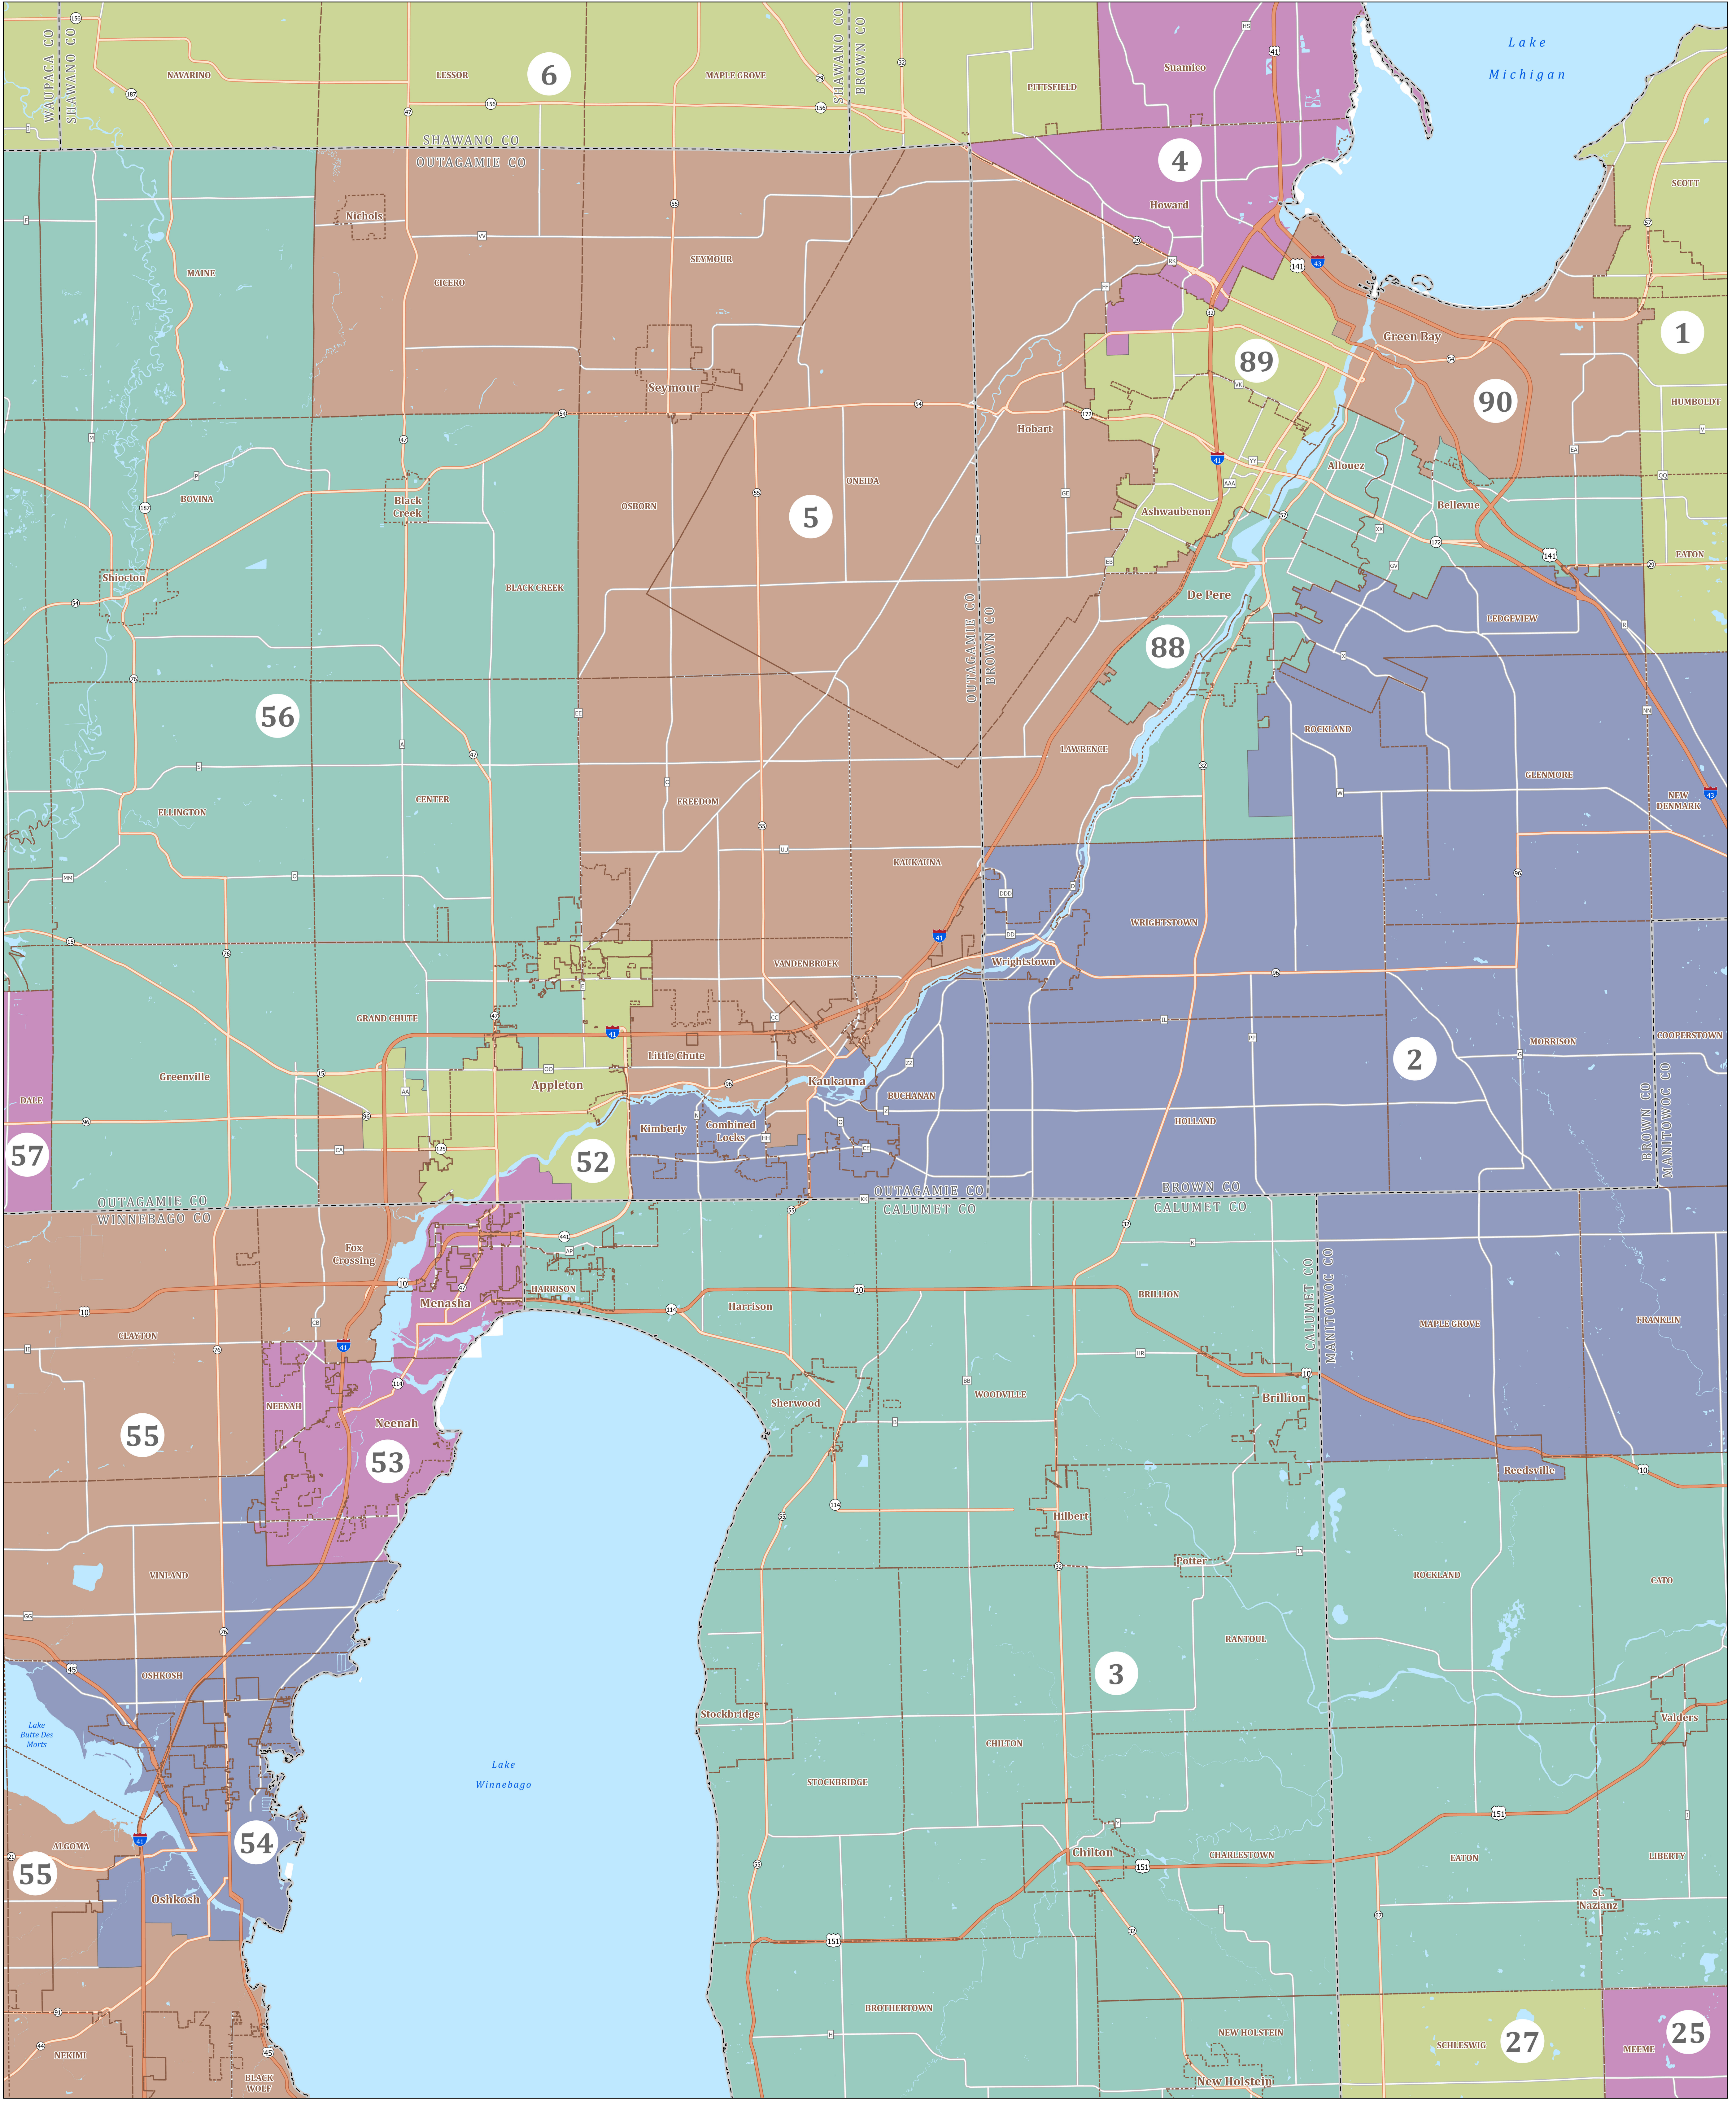

Fox Valley & Green Bay, Wisconsin

Assembly Districts

2024

Projection: NAD 1983 Wisconsin TM US Ft

Cartography: LTSR GIS Team, 2024