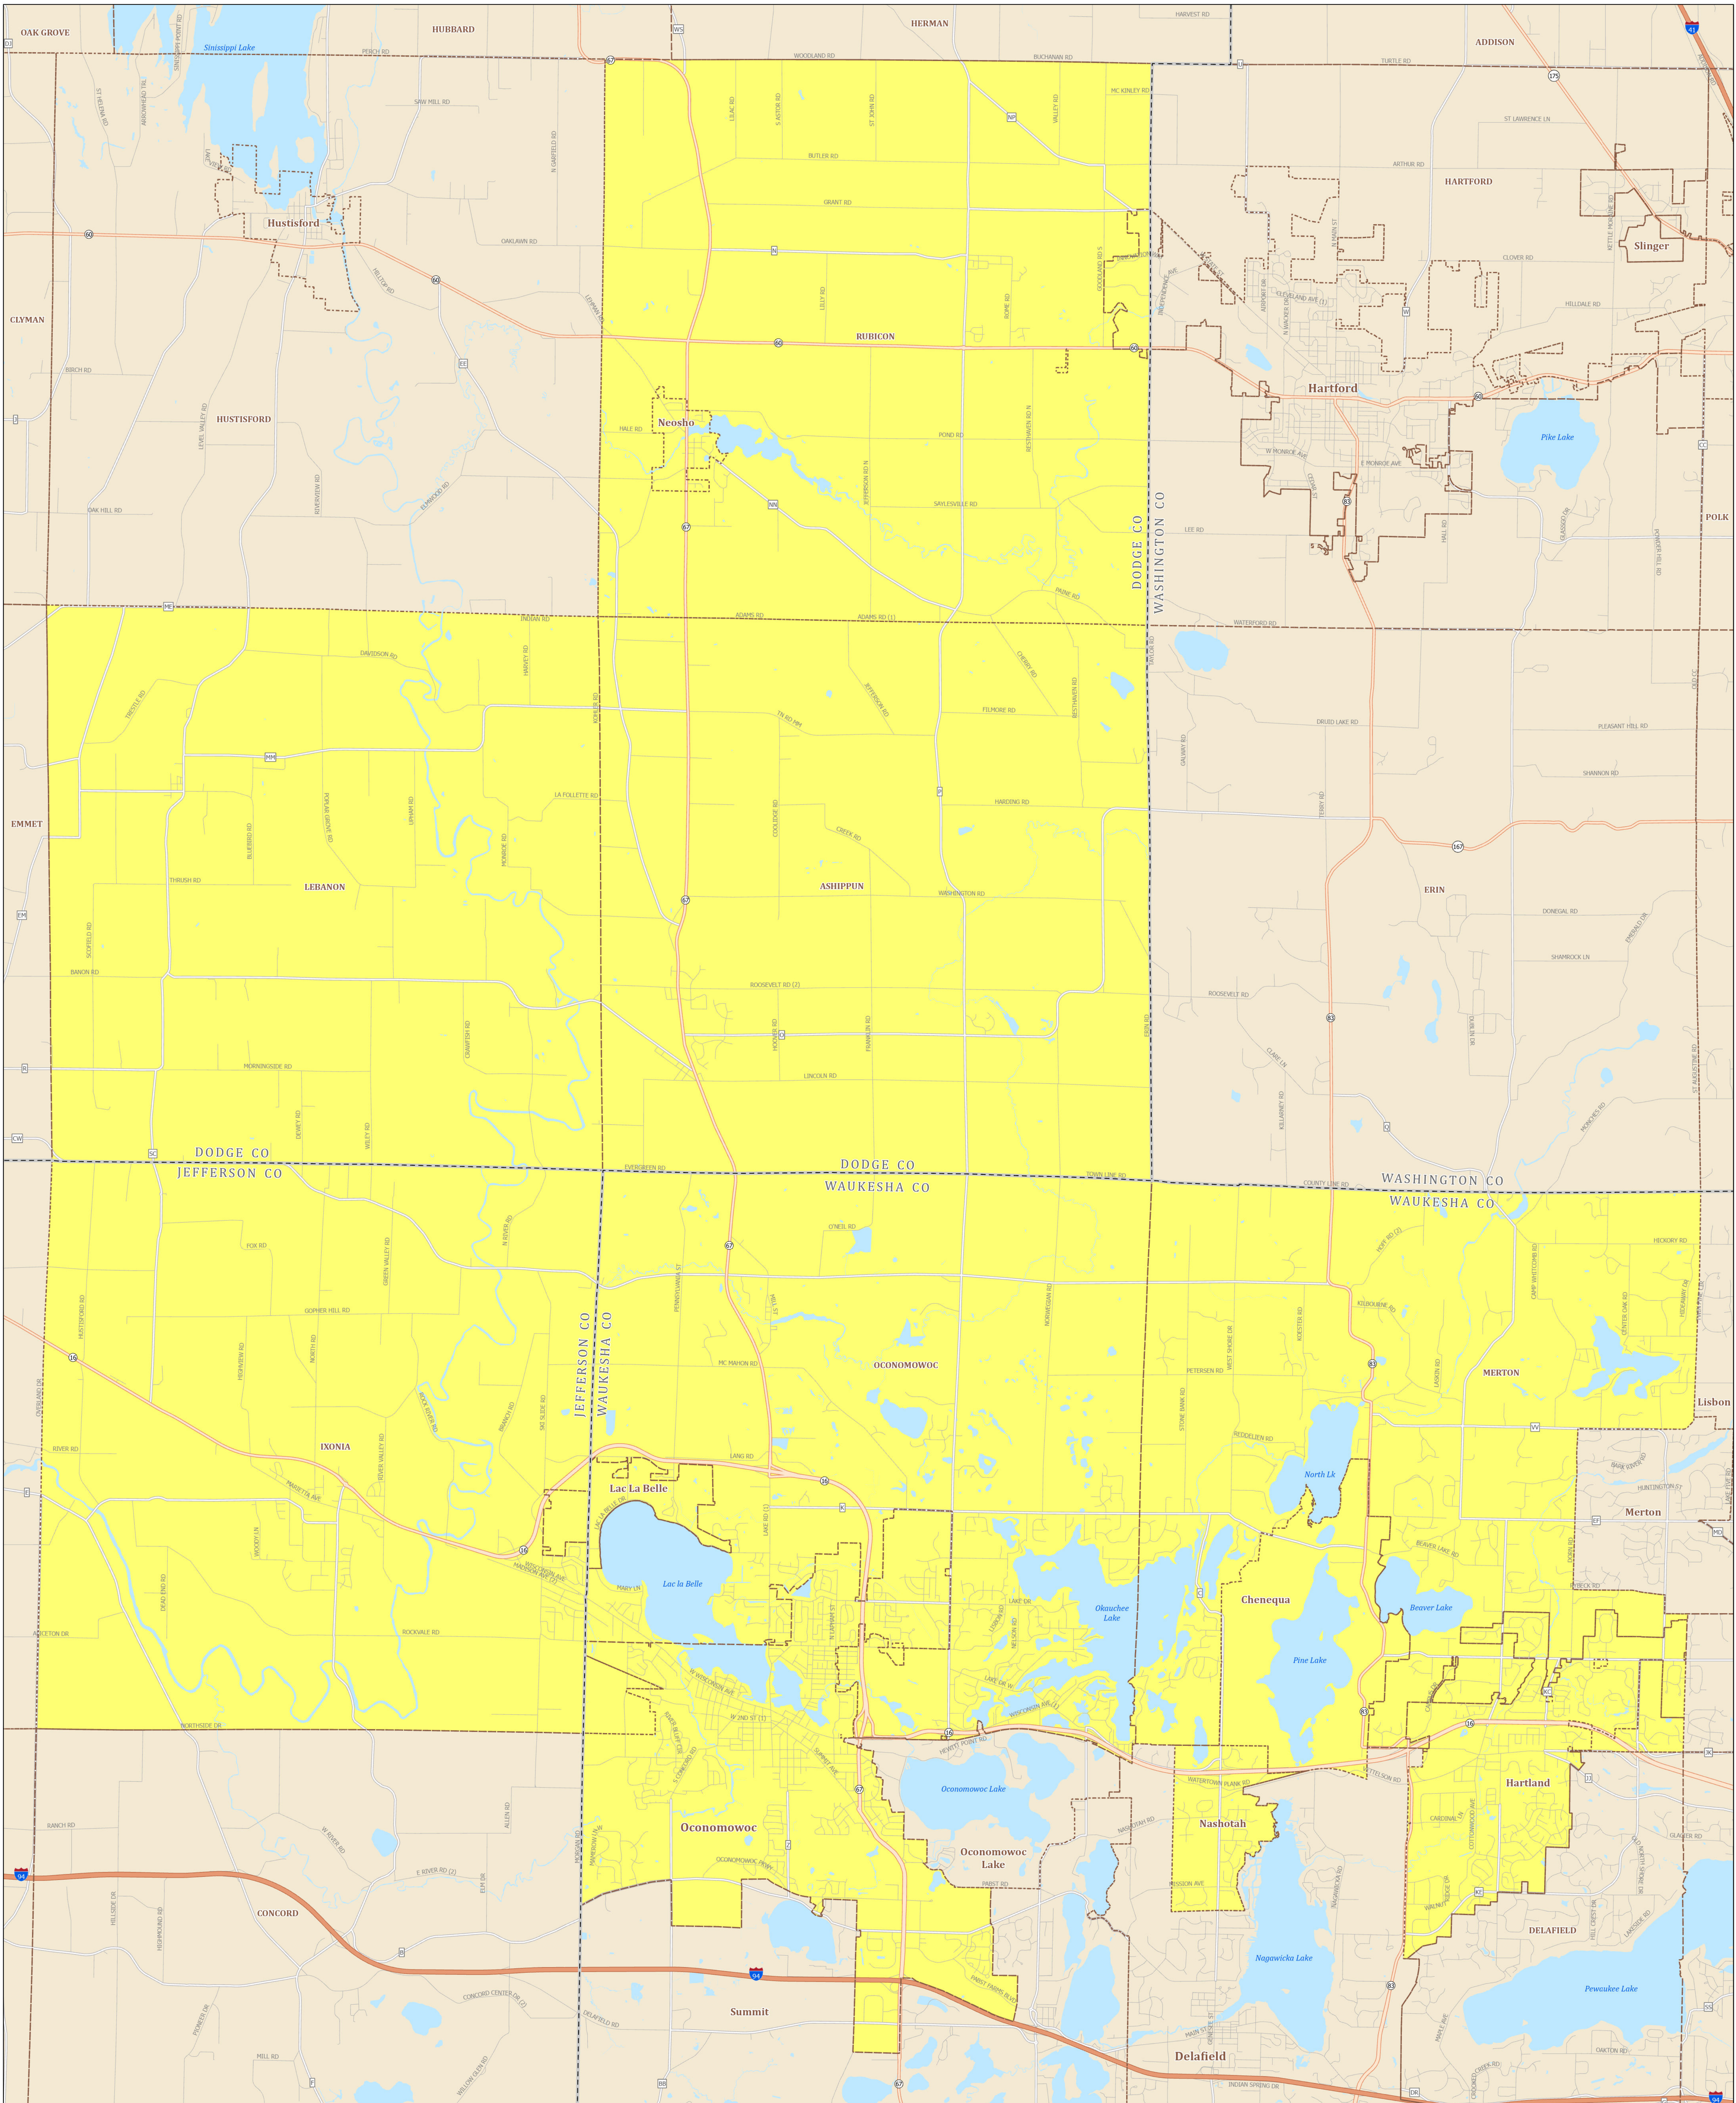

Assembly District 99

STATE OF WISCONSIN

Projection:
NAD 1983 Wisconsin TM

Cartography:
LTSB GIS Team, 2024

- Federal Highway
- State Highway
- County Road
- Local Road
- Assembly District 99
- County Boundary
- City, Town, Village
- Lakes, Rivers