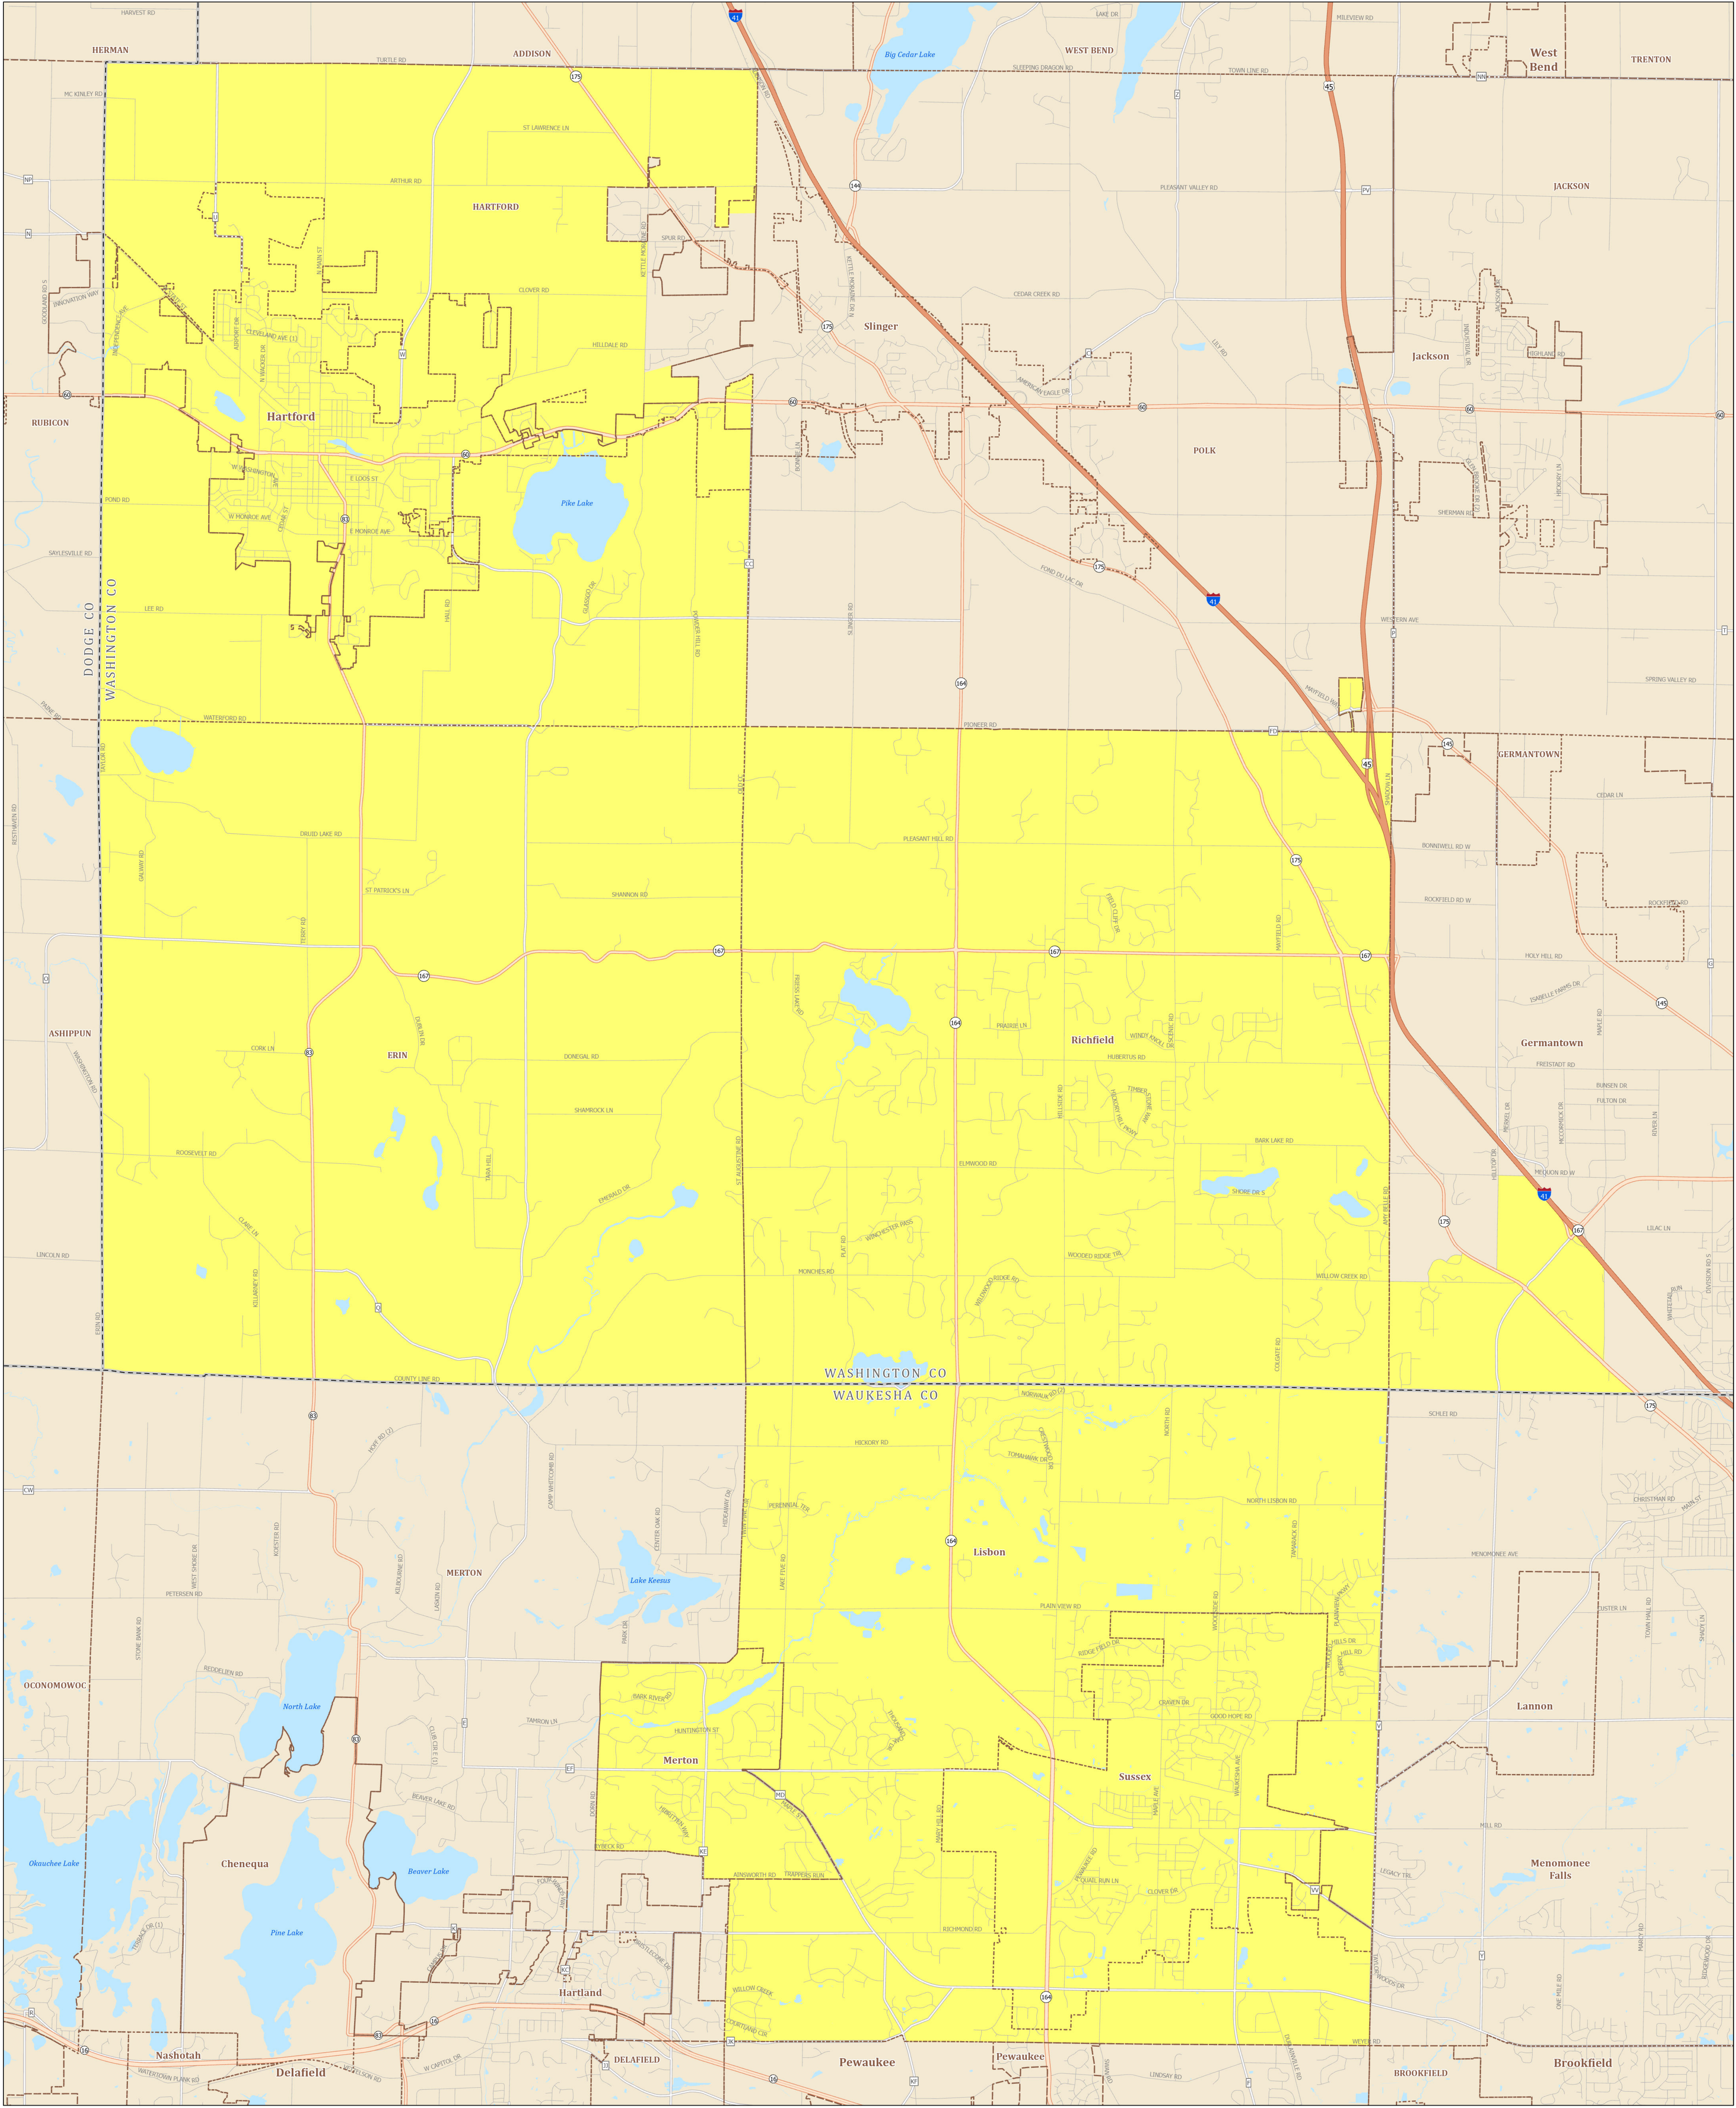

Assembly District 98

STATE OF WISCONSIN

Projection:
NAD 1983 Wisconsin TM

Cartography:
LTSB GIS Team, 2024

- Federal Highway
- State Highway
- County Road
- Local Road
- Assembly District 98
- County Boundary
- Cities, Towns, Villages
- Lakes, Rivers