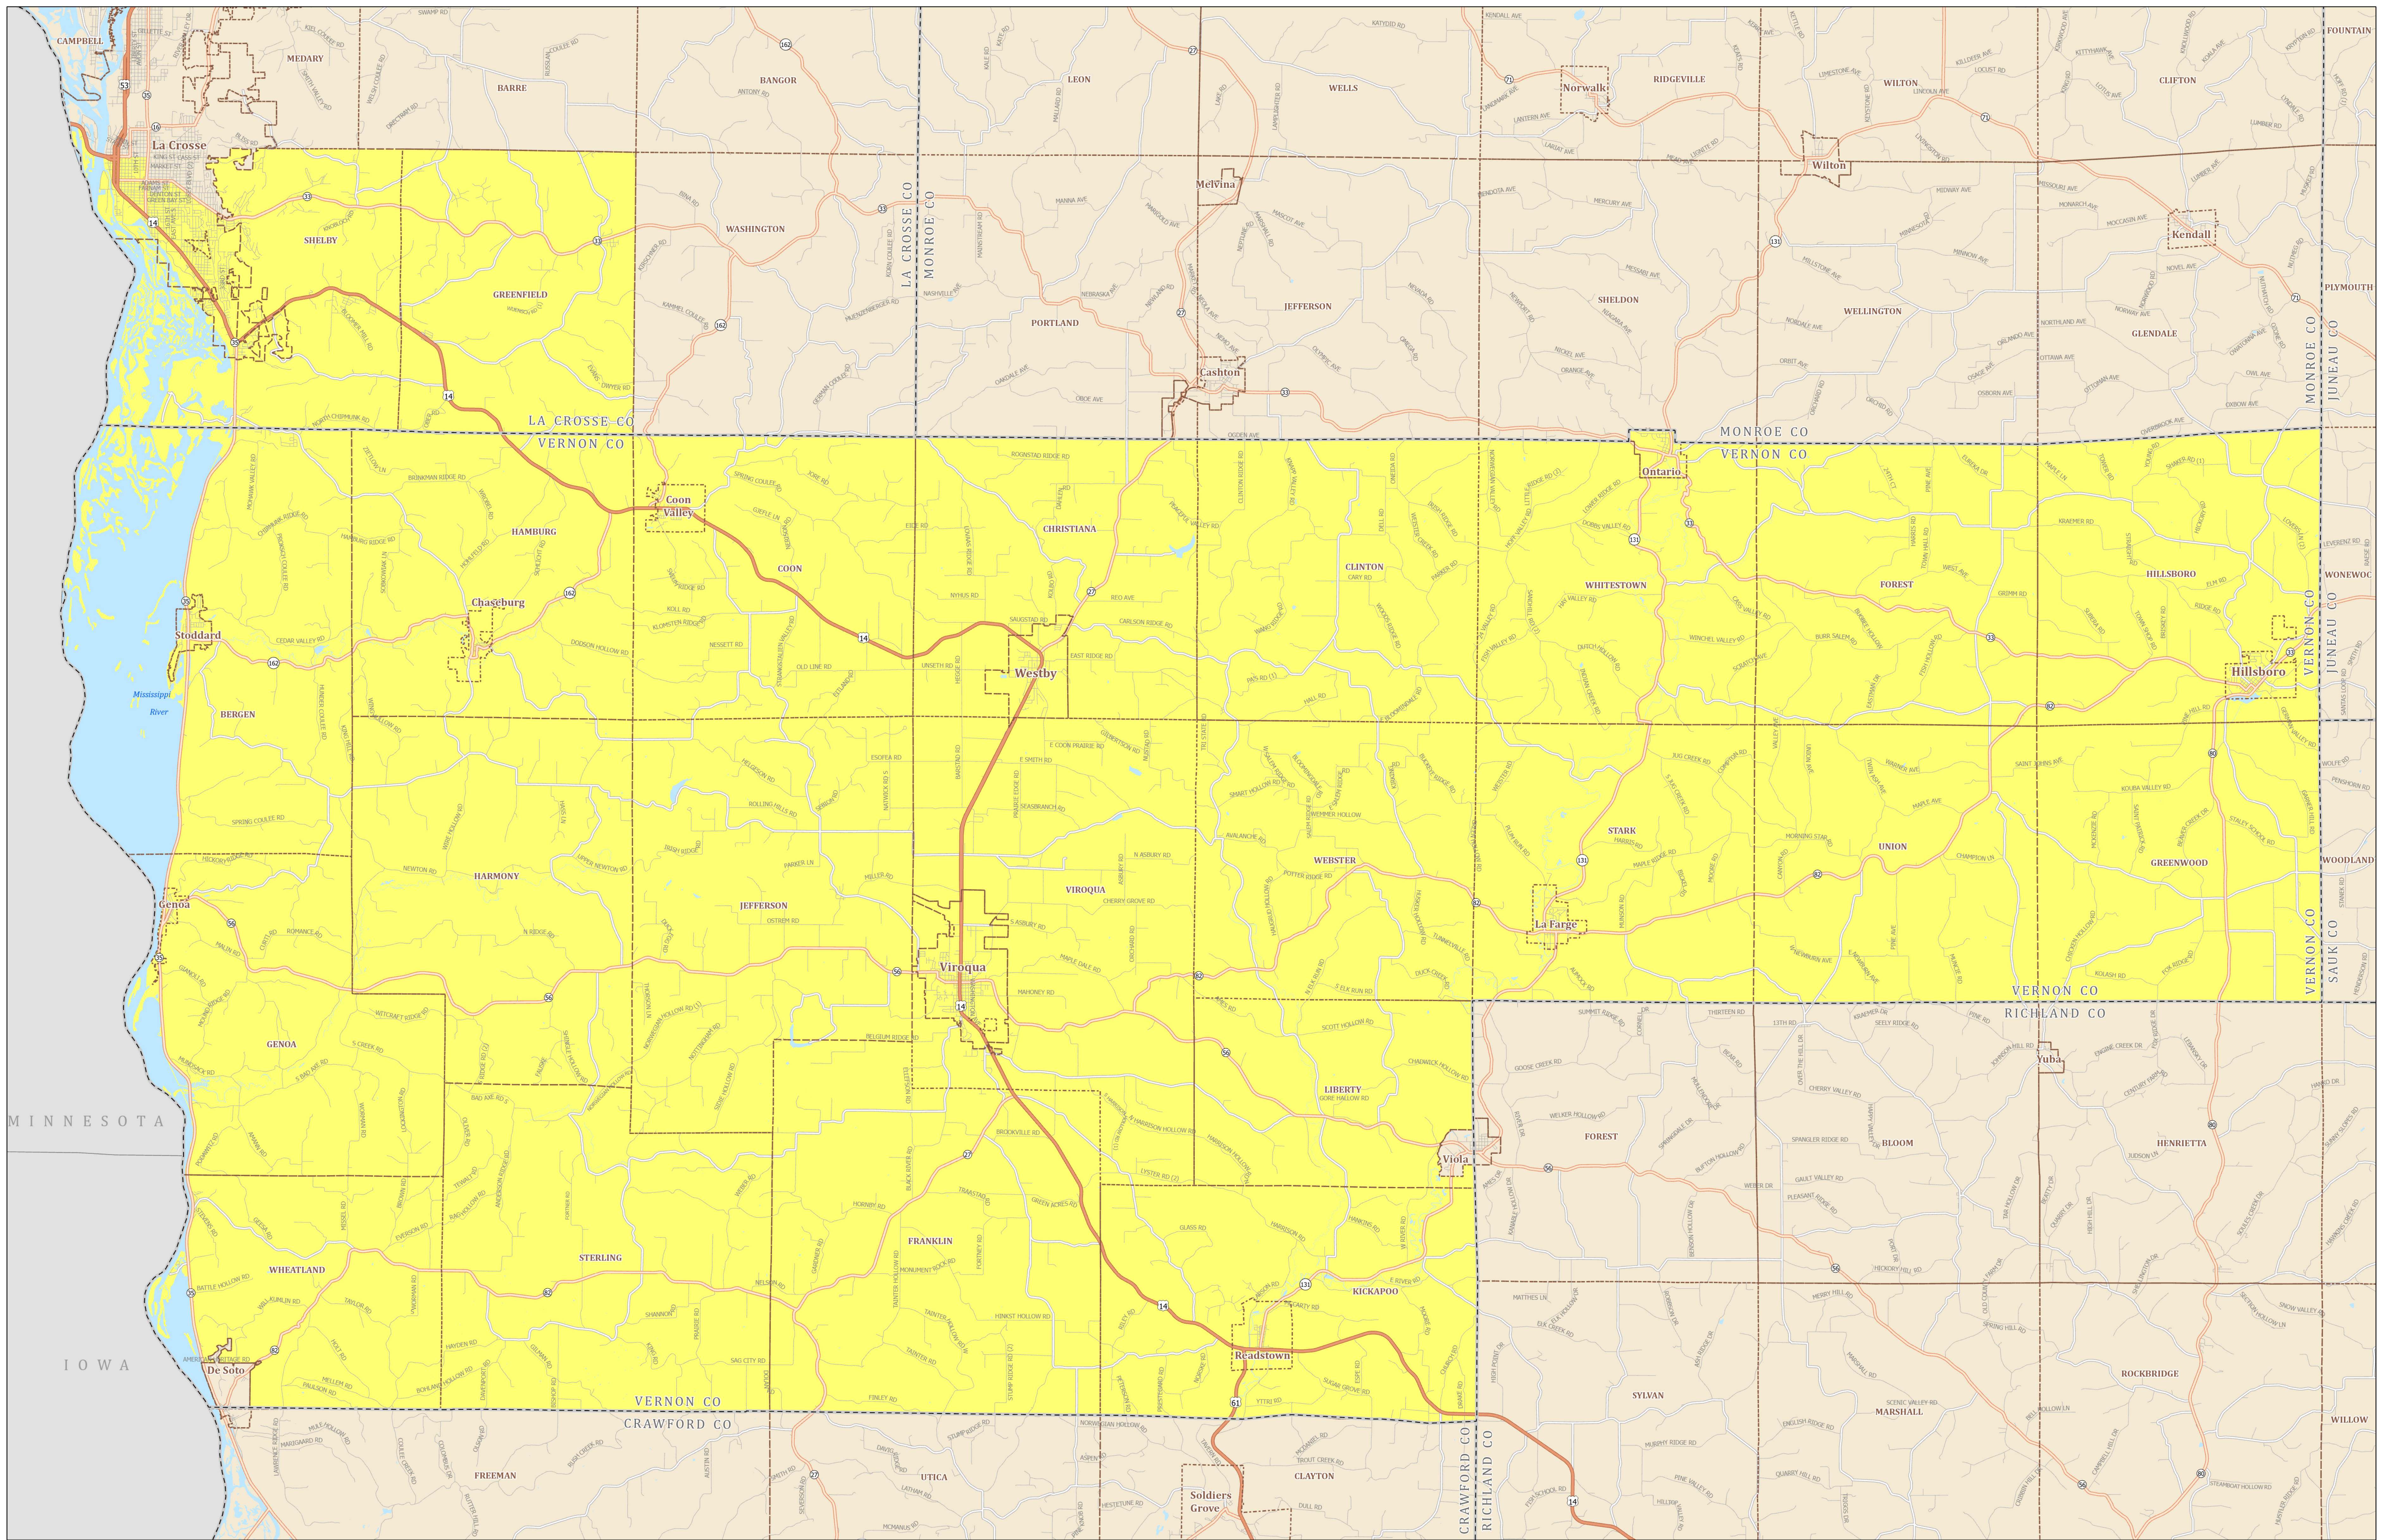

Assembly District 96

STATE OF WISCONSIN

Projection:
NAD 1983 Wisconsin TM

Cartography:
LTSB GIS Team, 2024

- Federal Highway
- State Highway
- County Road
- Local Road
- Assembly District 96
- County Boundary
- Cities, Towns, Villages
- Lakes, Rivers