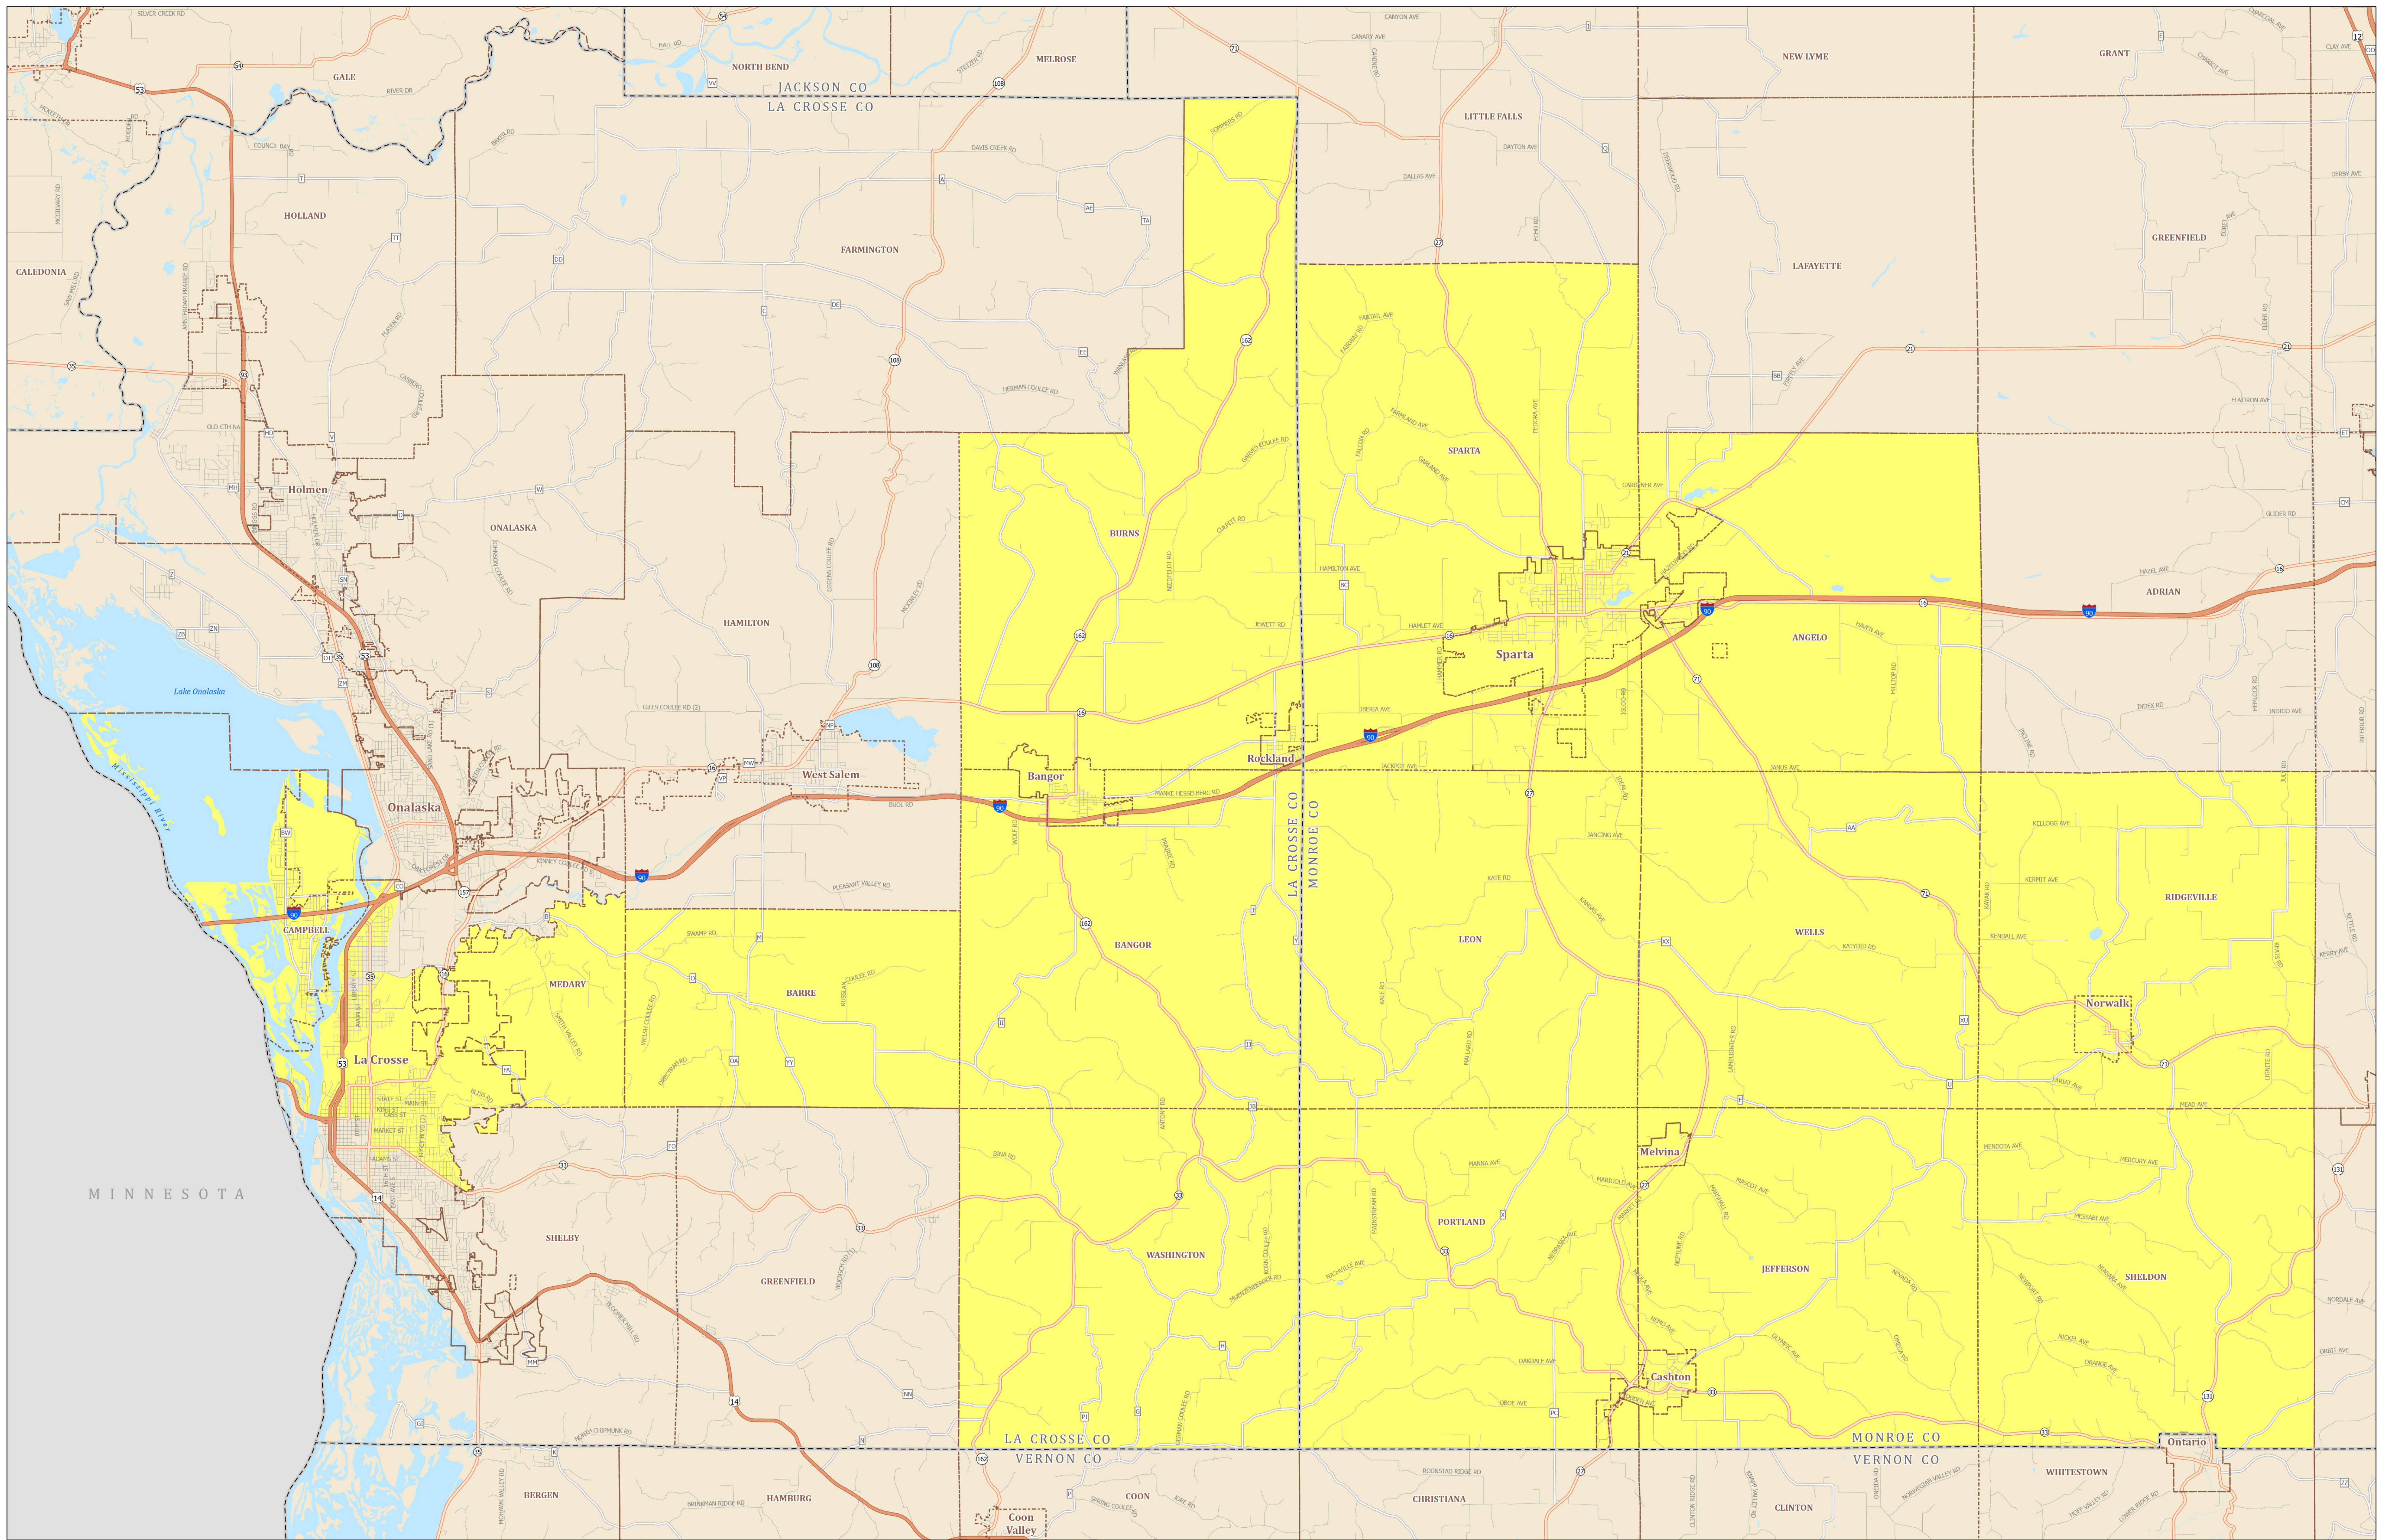

Assembly District 95

STATE OF WISCONSIN

Projection:
NAD 1983 Wisconsin TM

Cartography:
LTSB GIS Team, 2024

- Federal Highway
- State Highway
- County Road
- Local Road
- Assembly District 95
- County Boundary
- Cities, Towns, Villages
- Lakes, Rivers