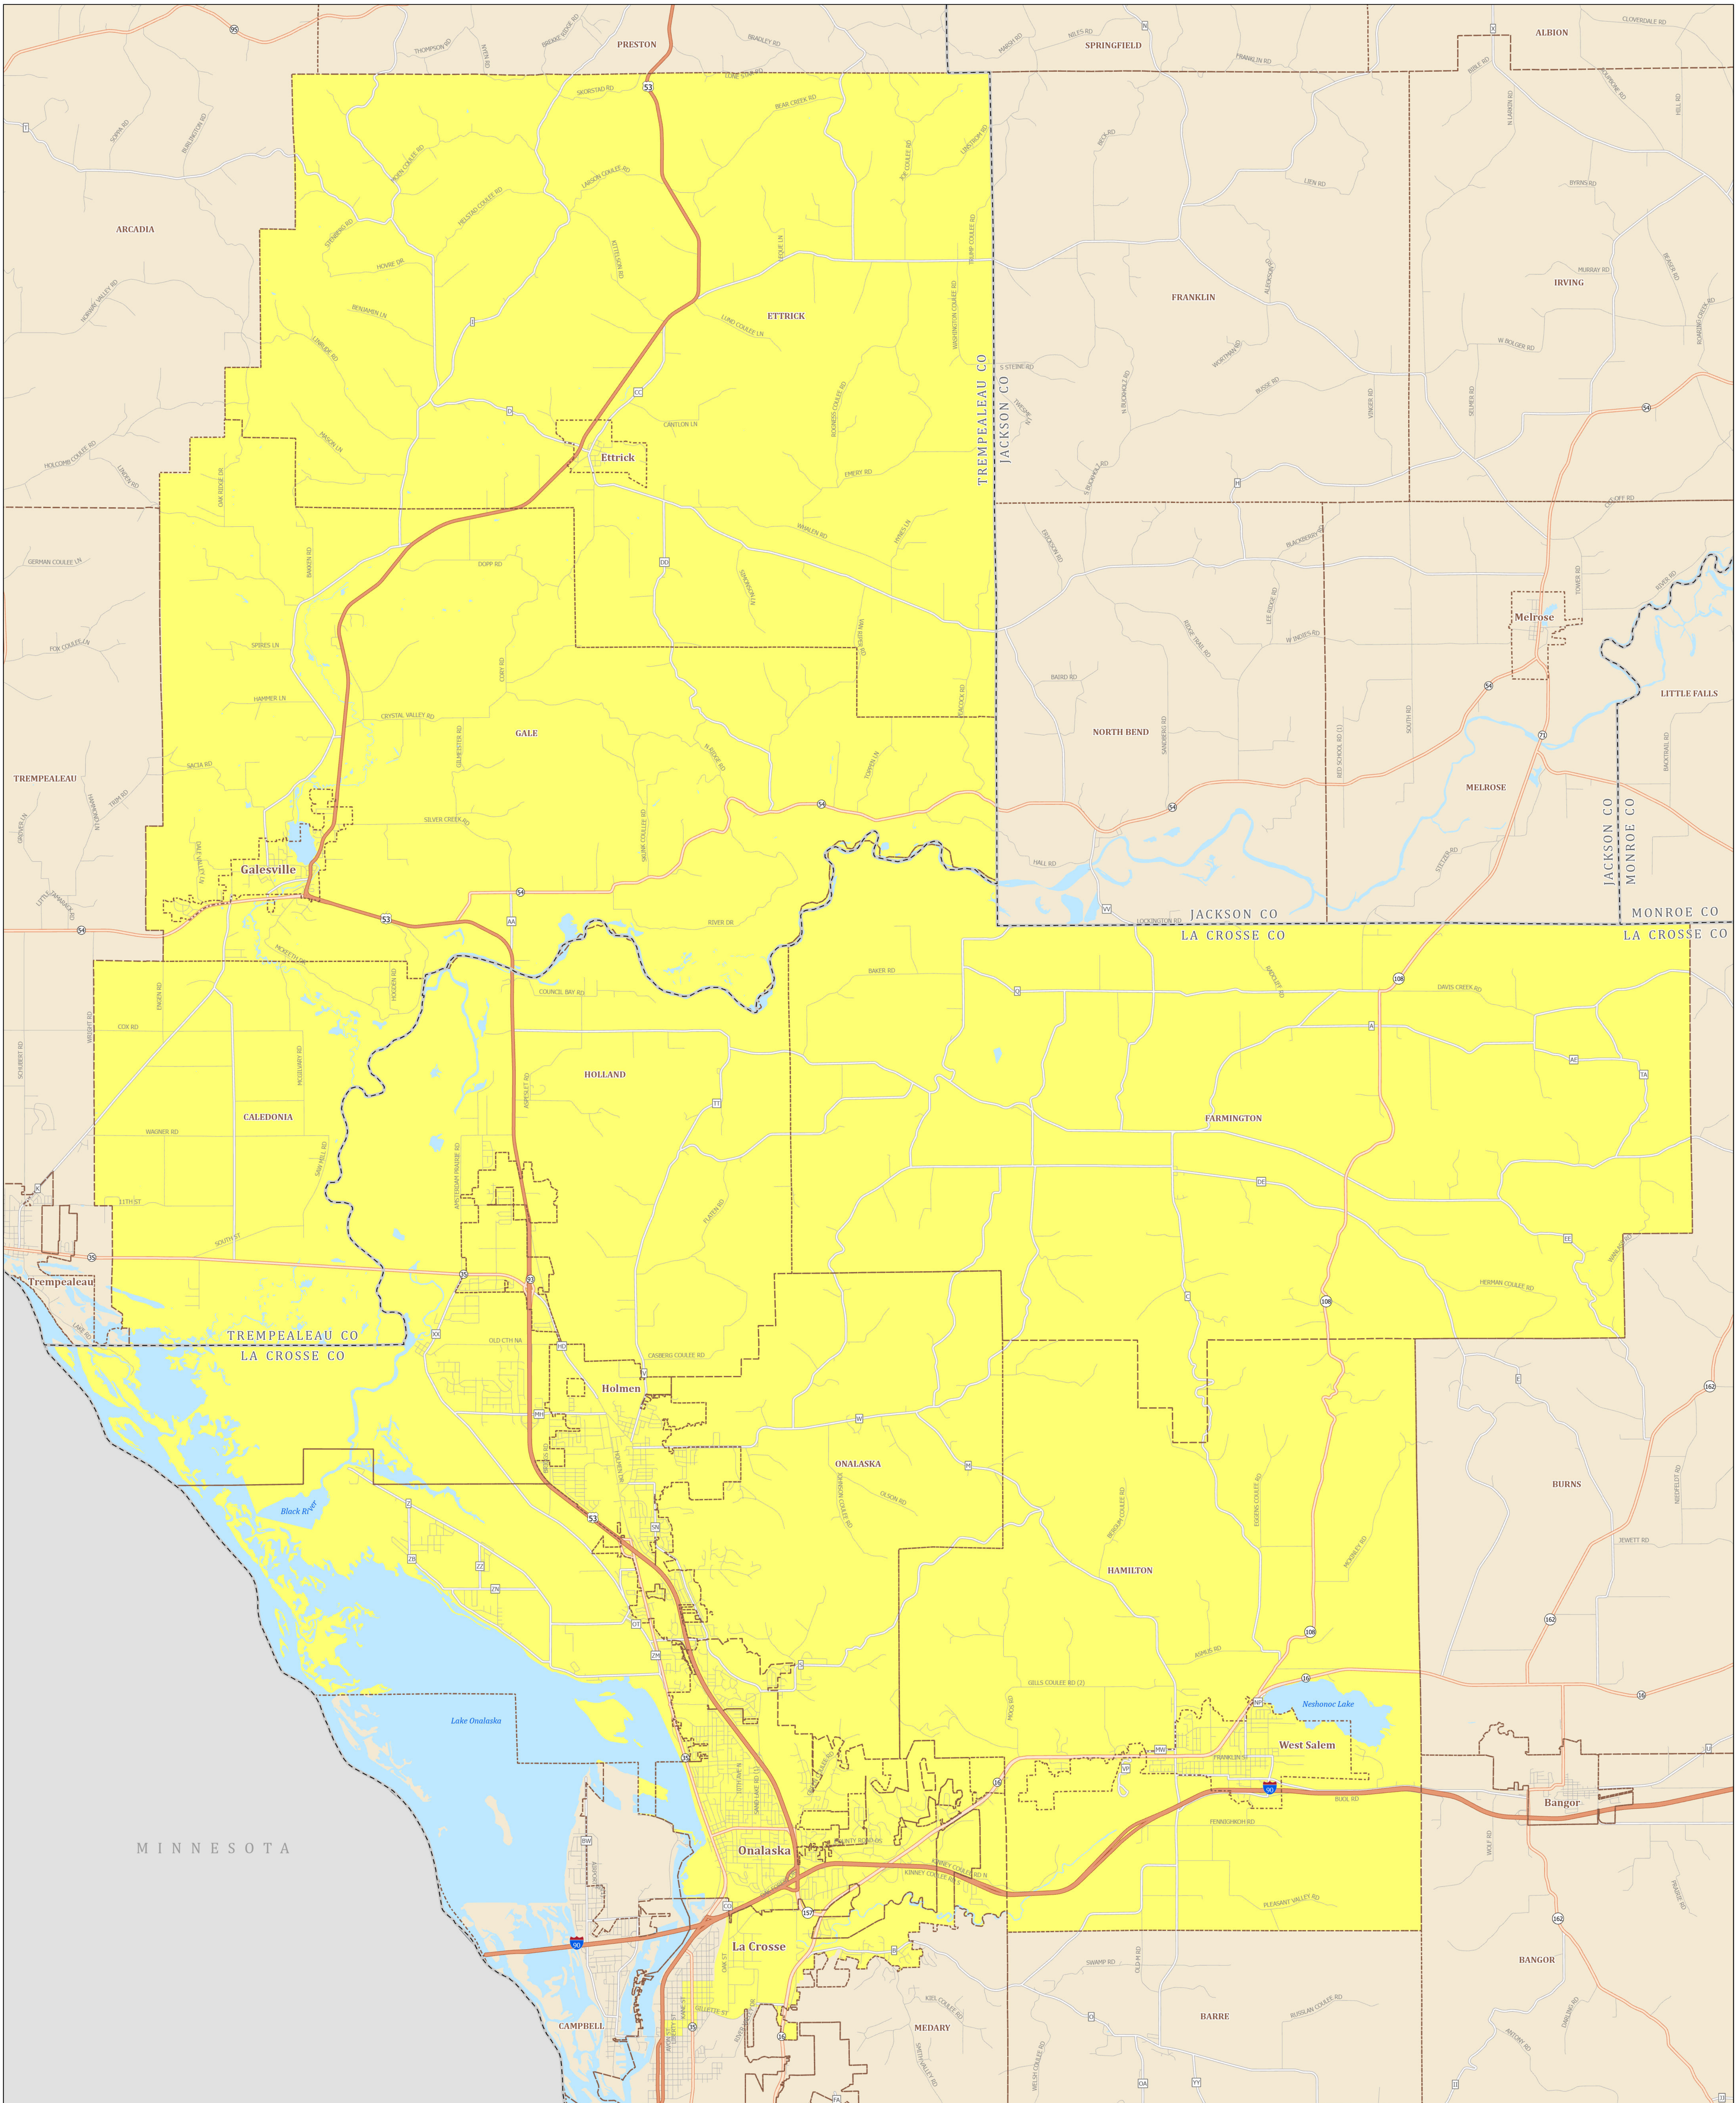

Assembly District 94

STATE OF WISCONSIN

Projection:
NAD 1983 Wisconsin TM

Cartography:
LTSB GIS Team, 2024

- Federal Highway
- State Highway
- County Road
- Local Road
- Assembly District 94
- County Boundary
- Cities, Towns, Villages
- Lakes, Rivers