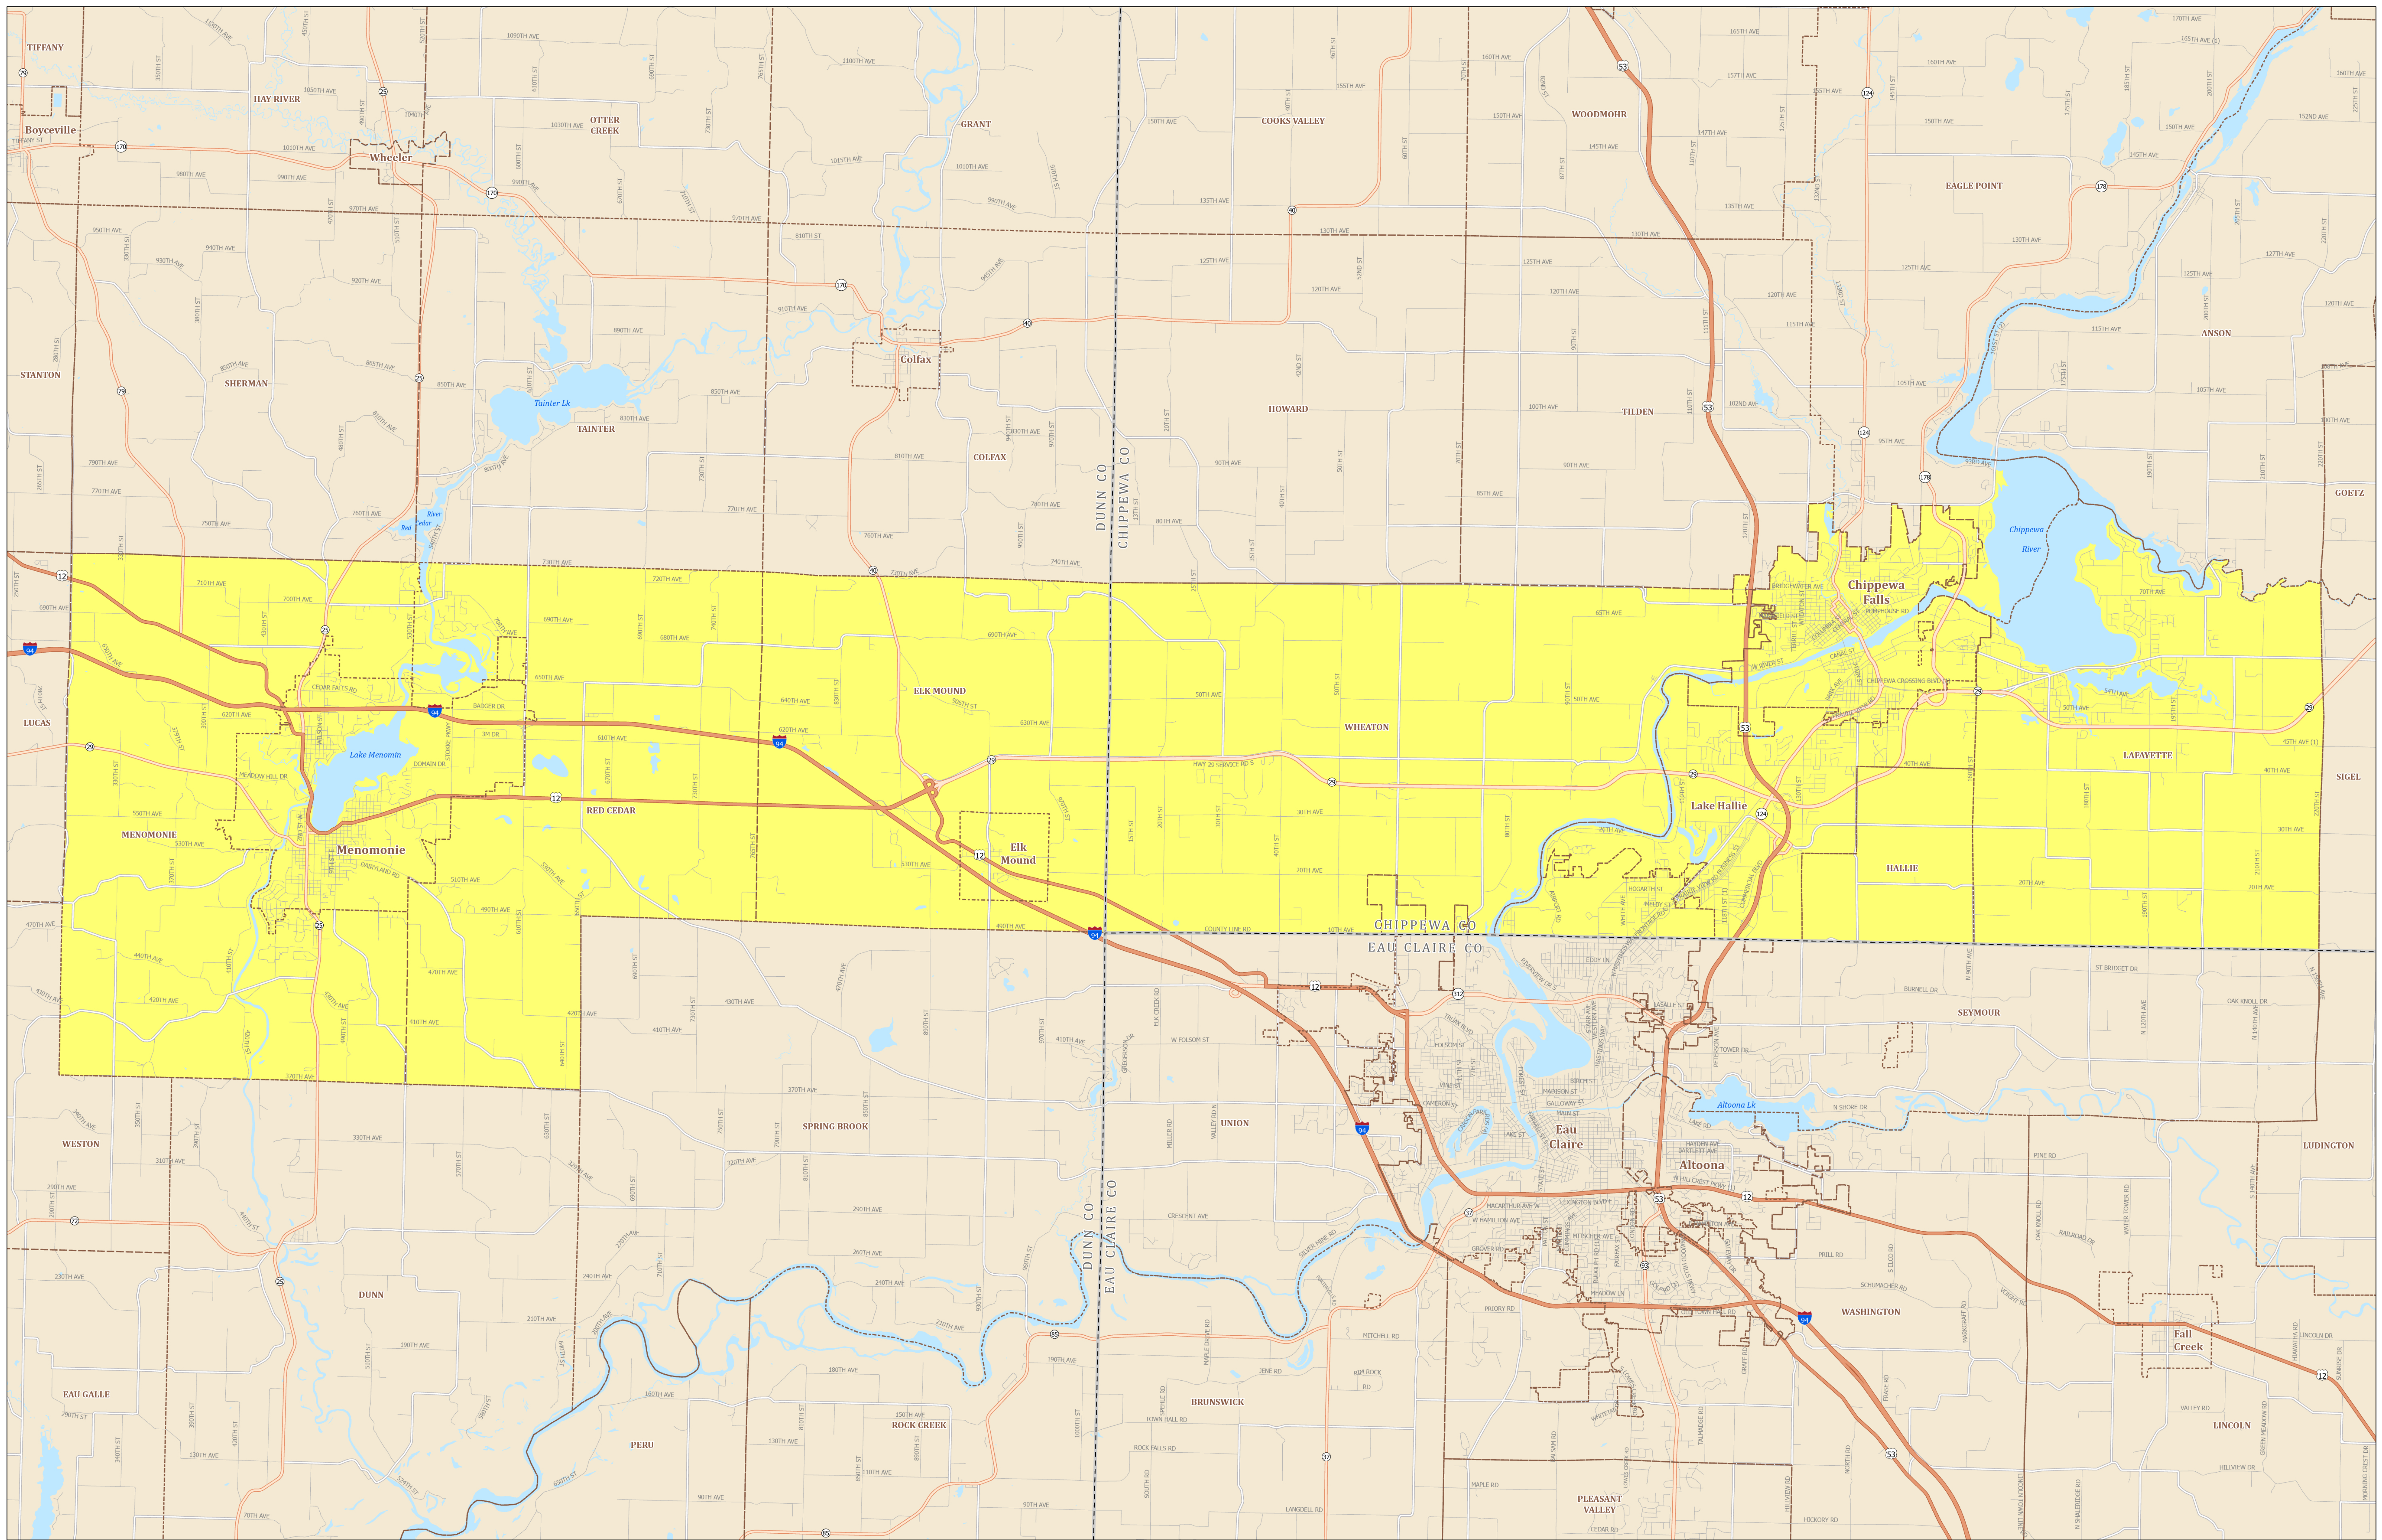

Assembly District 92

STATE OF WISCONSIN

Projection:
NAD 1983 Wisconsin TM

Cartography:
LTSB GIS Team, 2024

- Federal Highway
- State Highway
- County Road
- Local Road
- Assembly District 92
- County Boundary
- Cities, Towns, Villages
- Lakes, Rivers