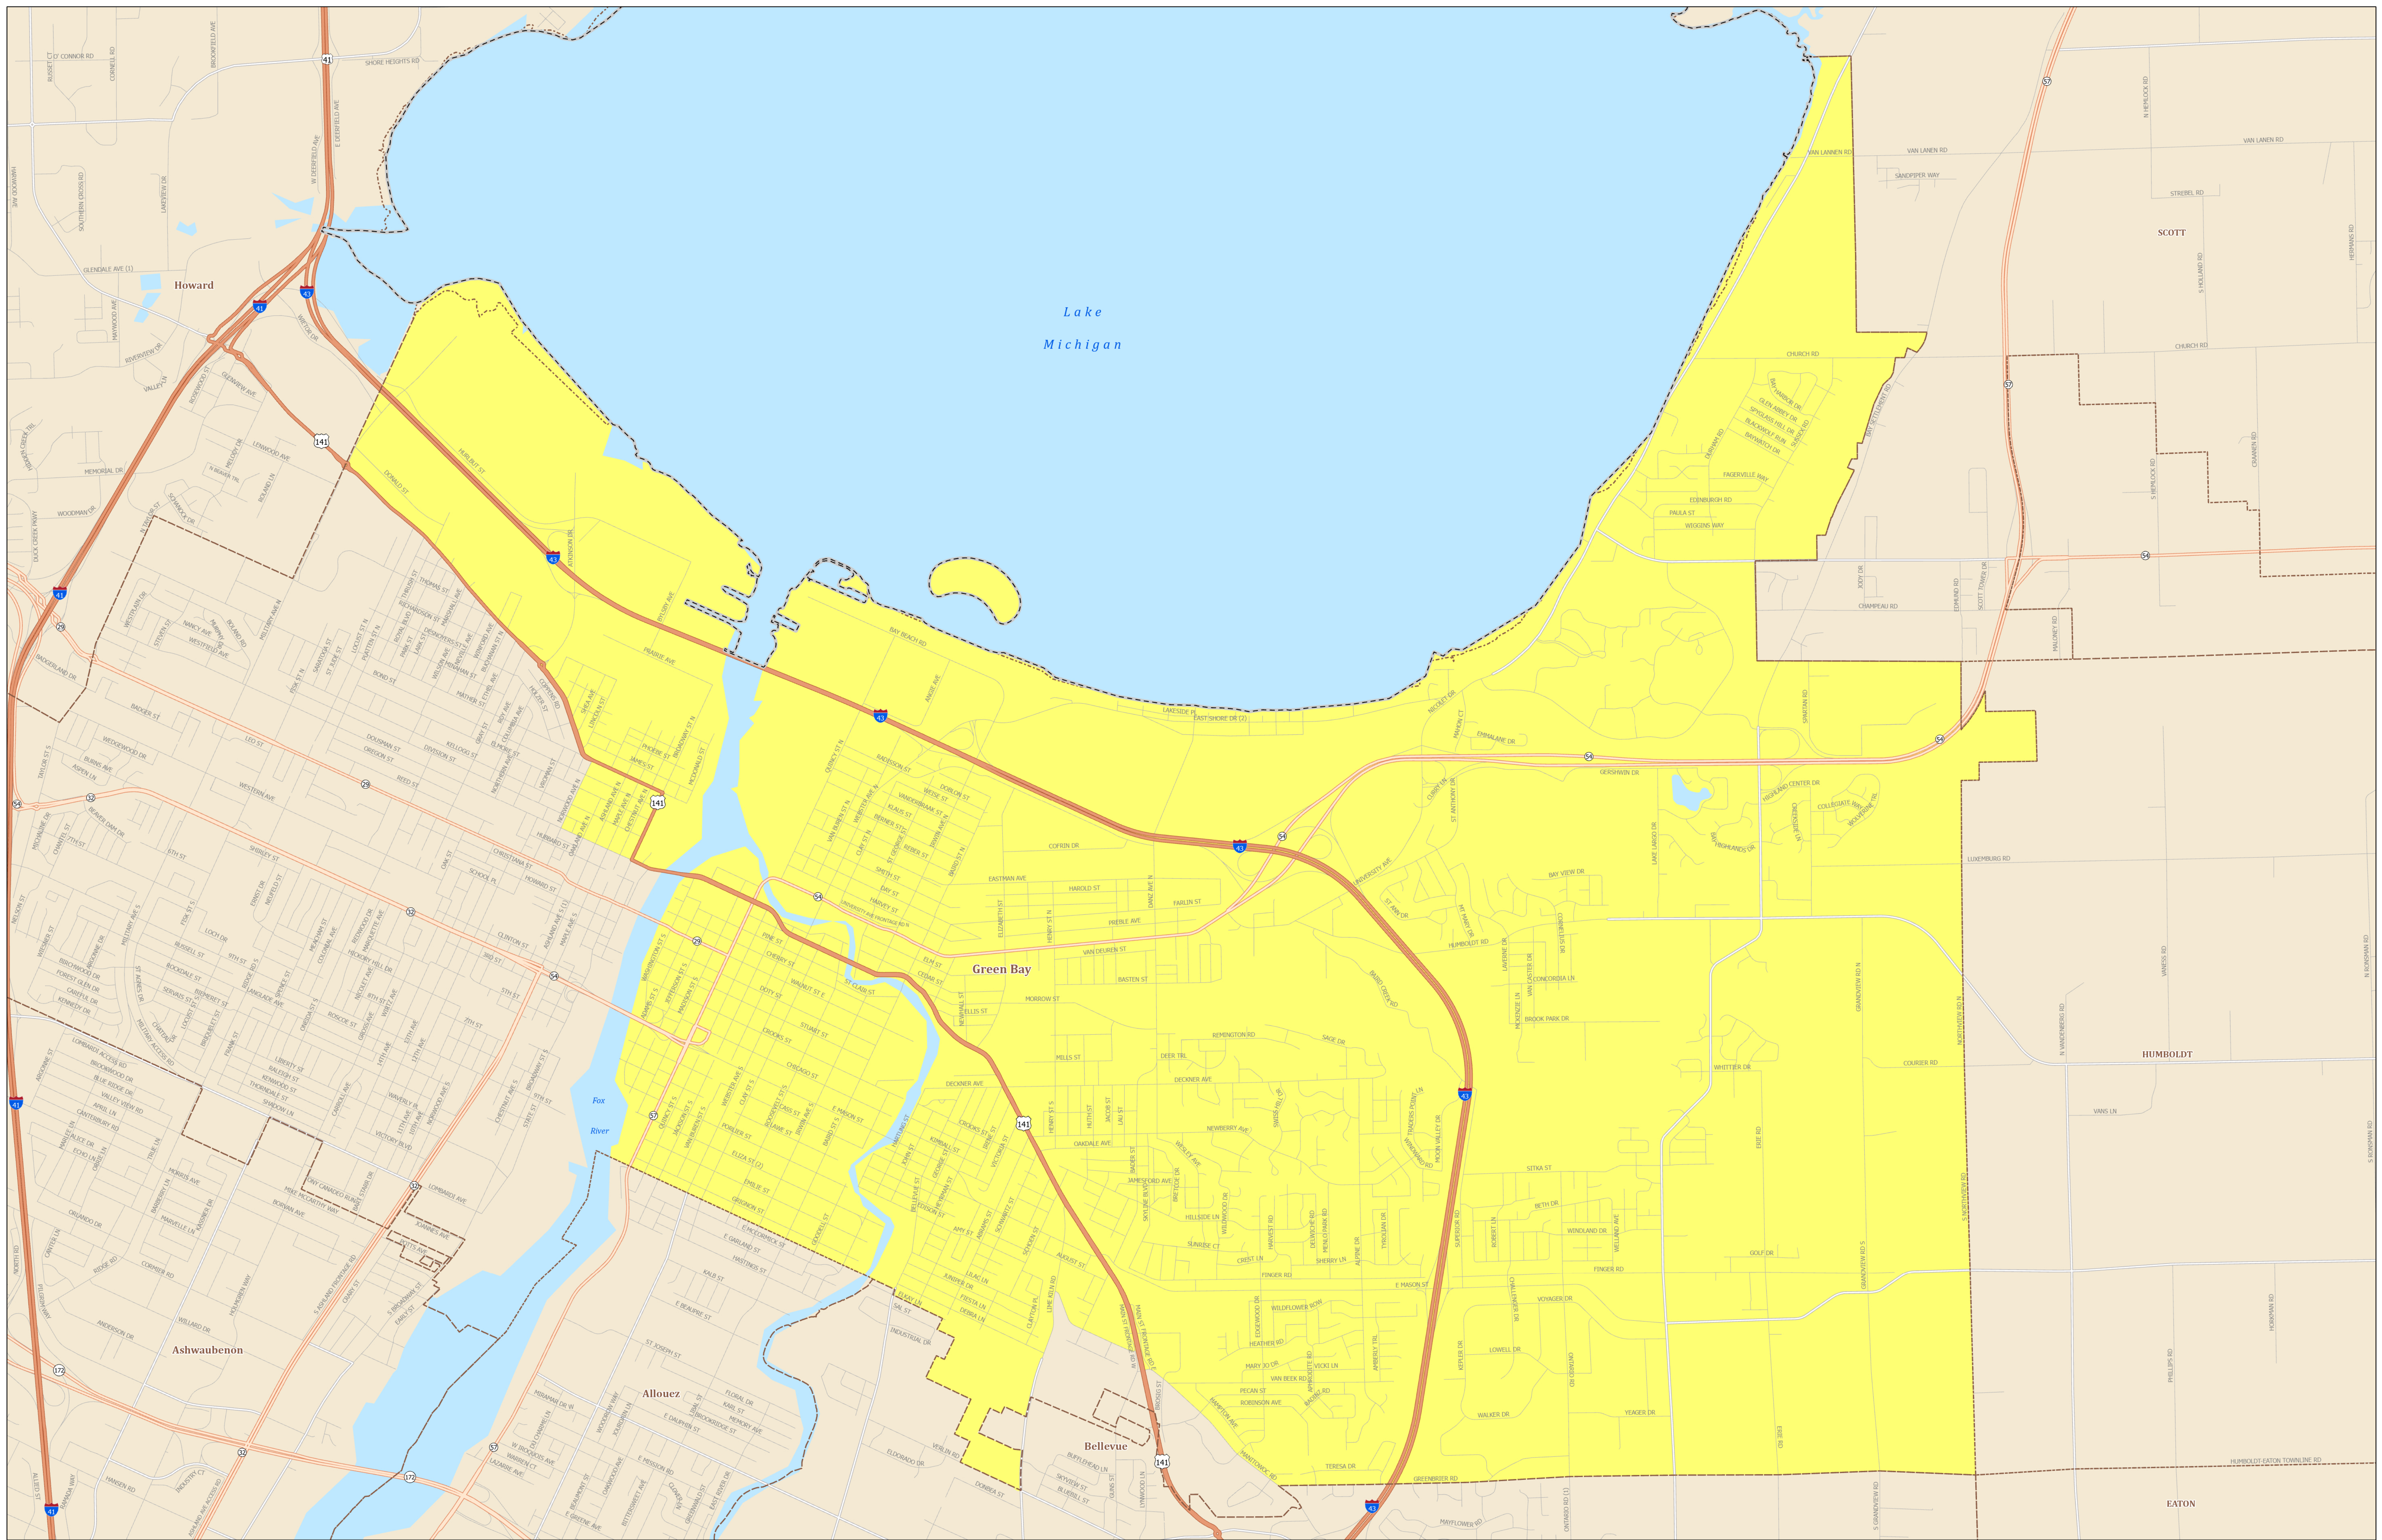

Assembly District 90

STATE OF WISCONSIN

Source:
Legislative districts as enacted by 2023 Wisconsin Act 94 on February 19, 2024.
Legislative districts were created using 2020 Census TIGER block geography.

Projection:
NAD 1983 Wisconsin TM

Cartography:
LTSB GIS Team, 2024

- Federal Highway
- State Highway
- County Road
- Local Road
- Assembly District 90
- County Boundary
- Cities, Towns, Villages
- Lakes, Rivers