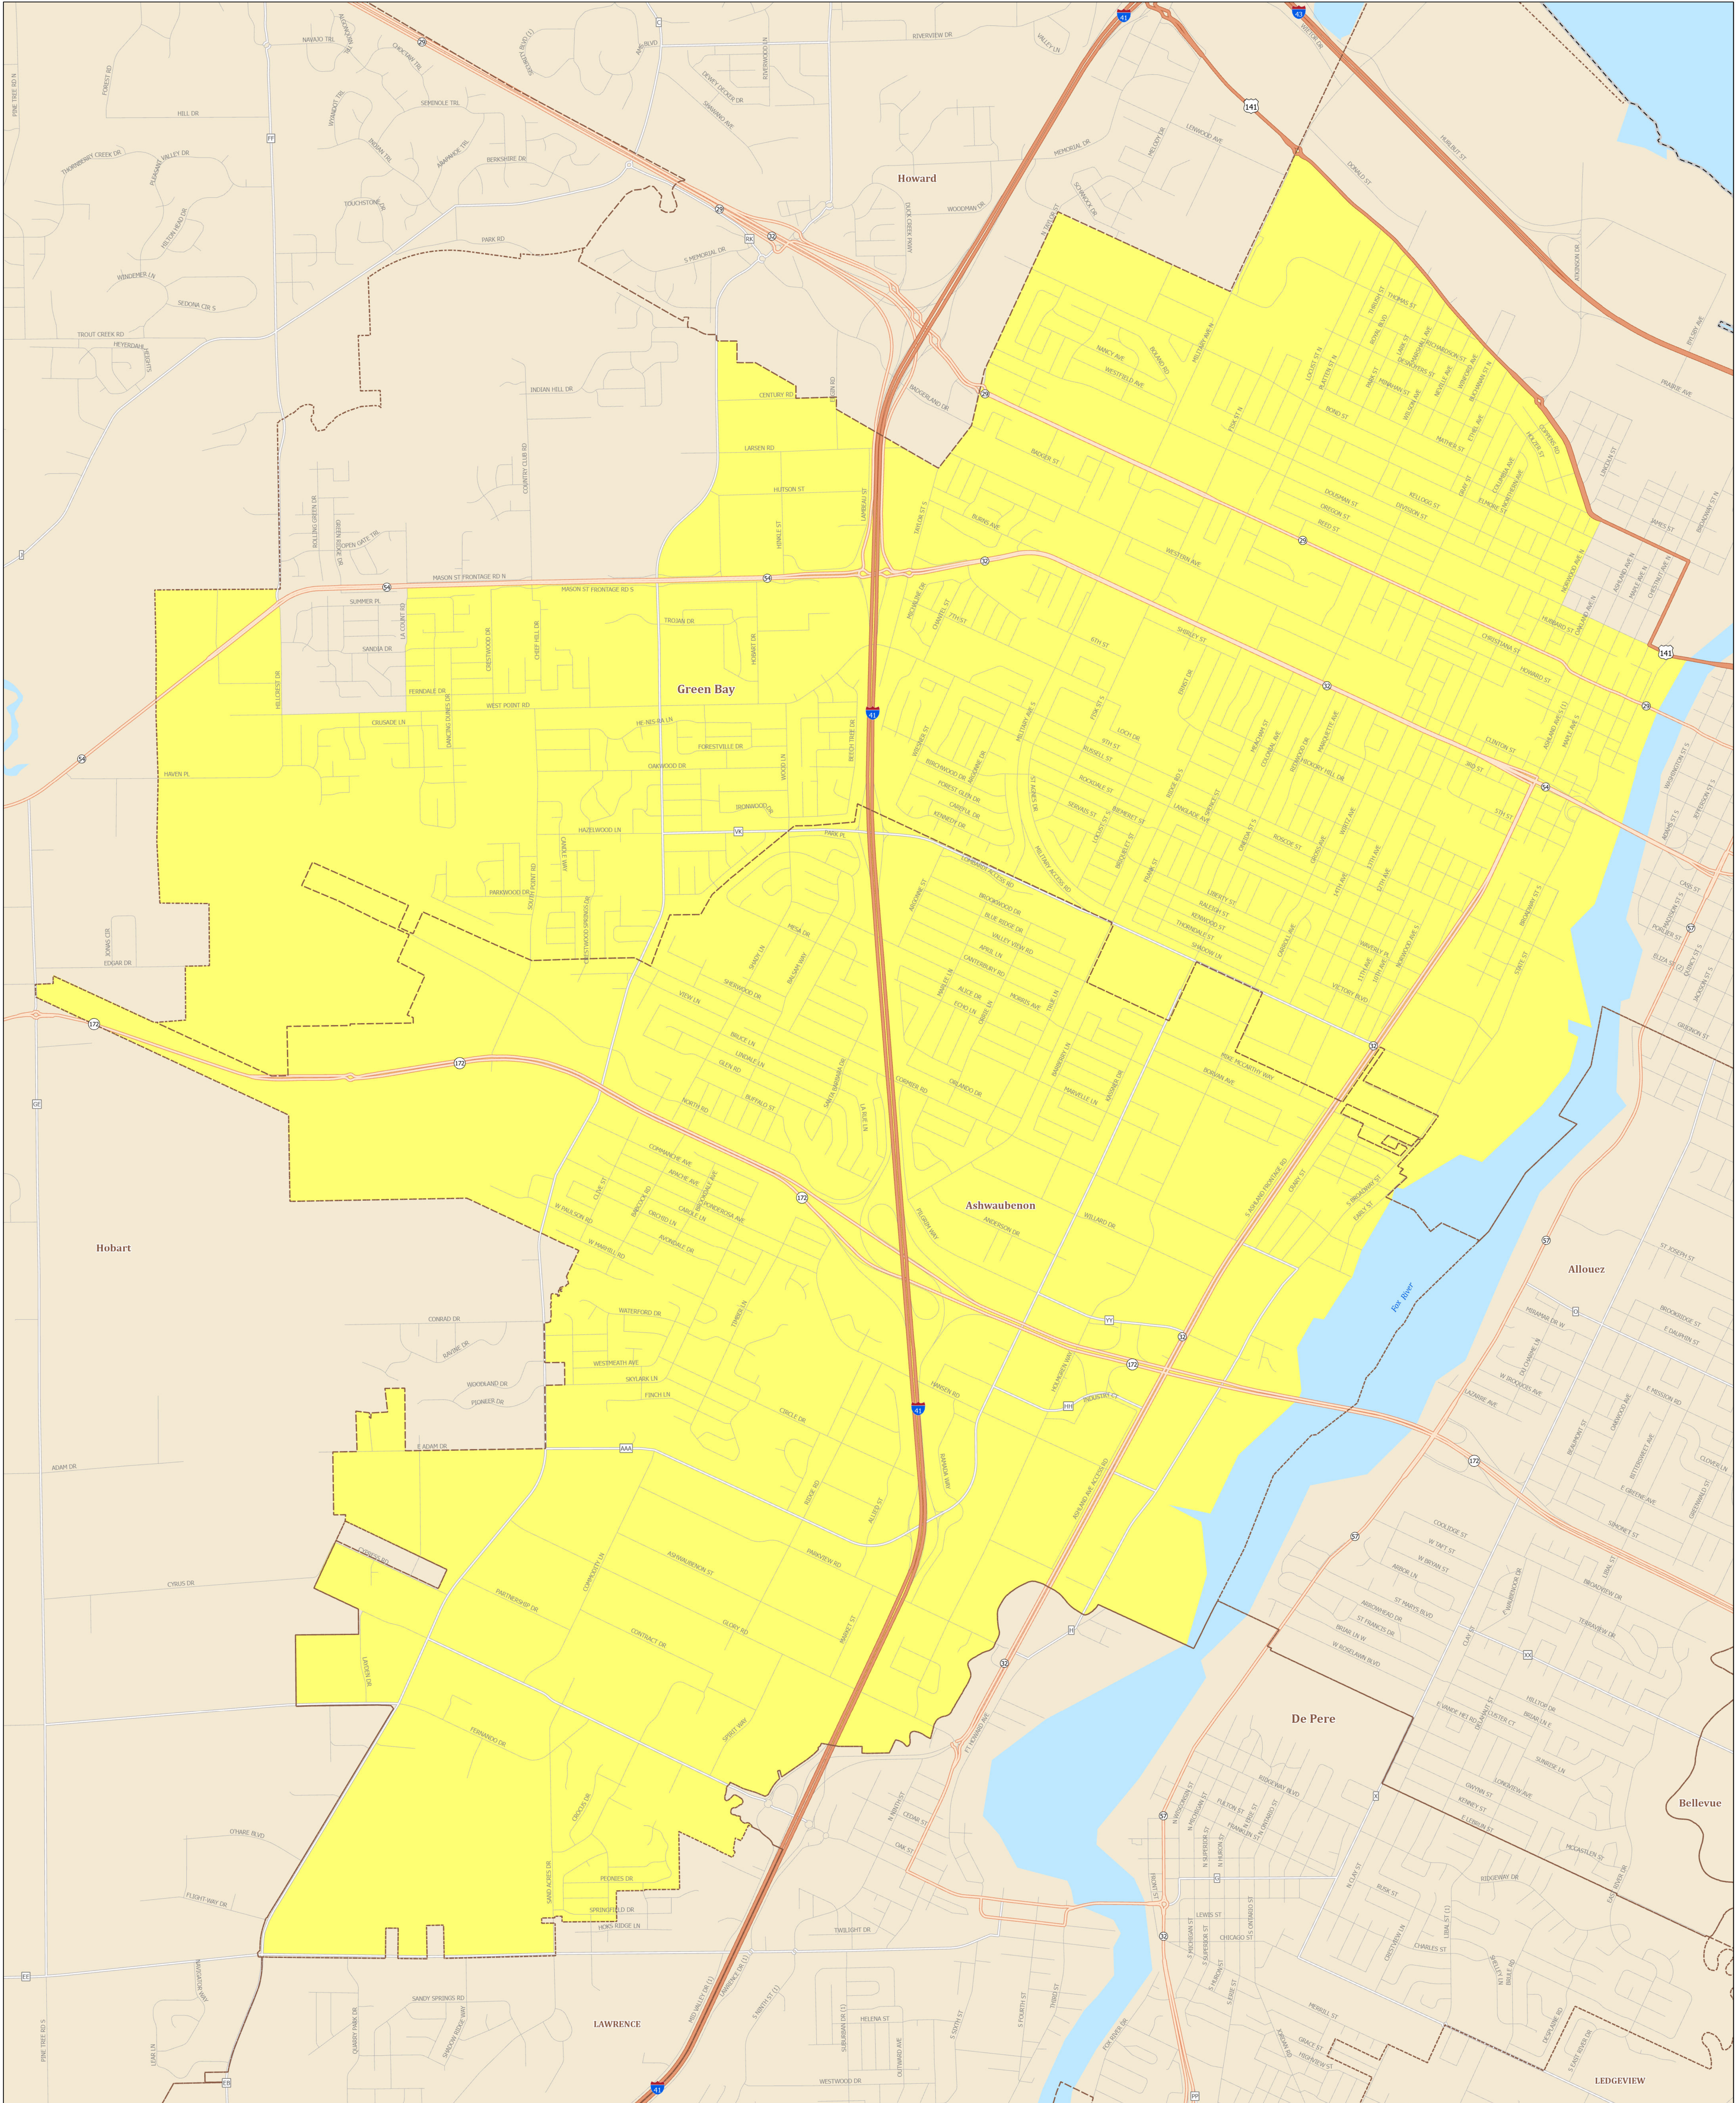

Assembly District 89

STATE OF WISCONSIN

Projection:
NAD 1983 Wisconsin TM

Cartography:
LTSB GIS Team, 2024

- Federal Highway
- State Highway
- County Road
- Local Road
- Assembly District 89
- County Boundary
- Cities, Towns, Villages
- Lakes, Rivers