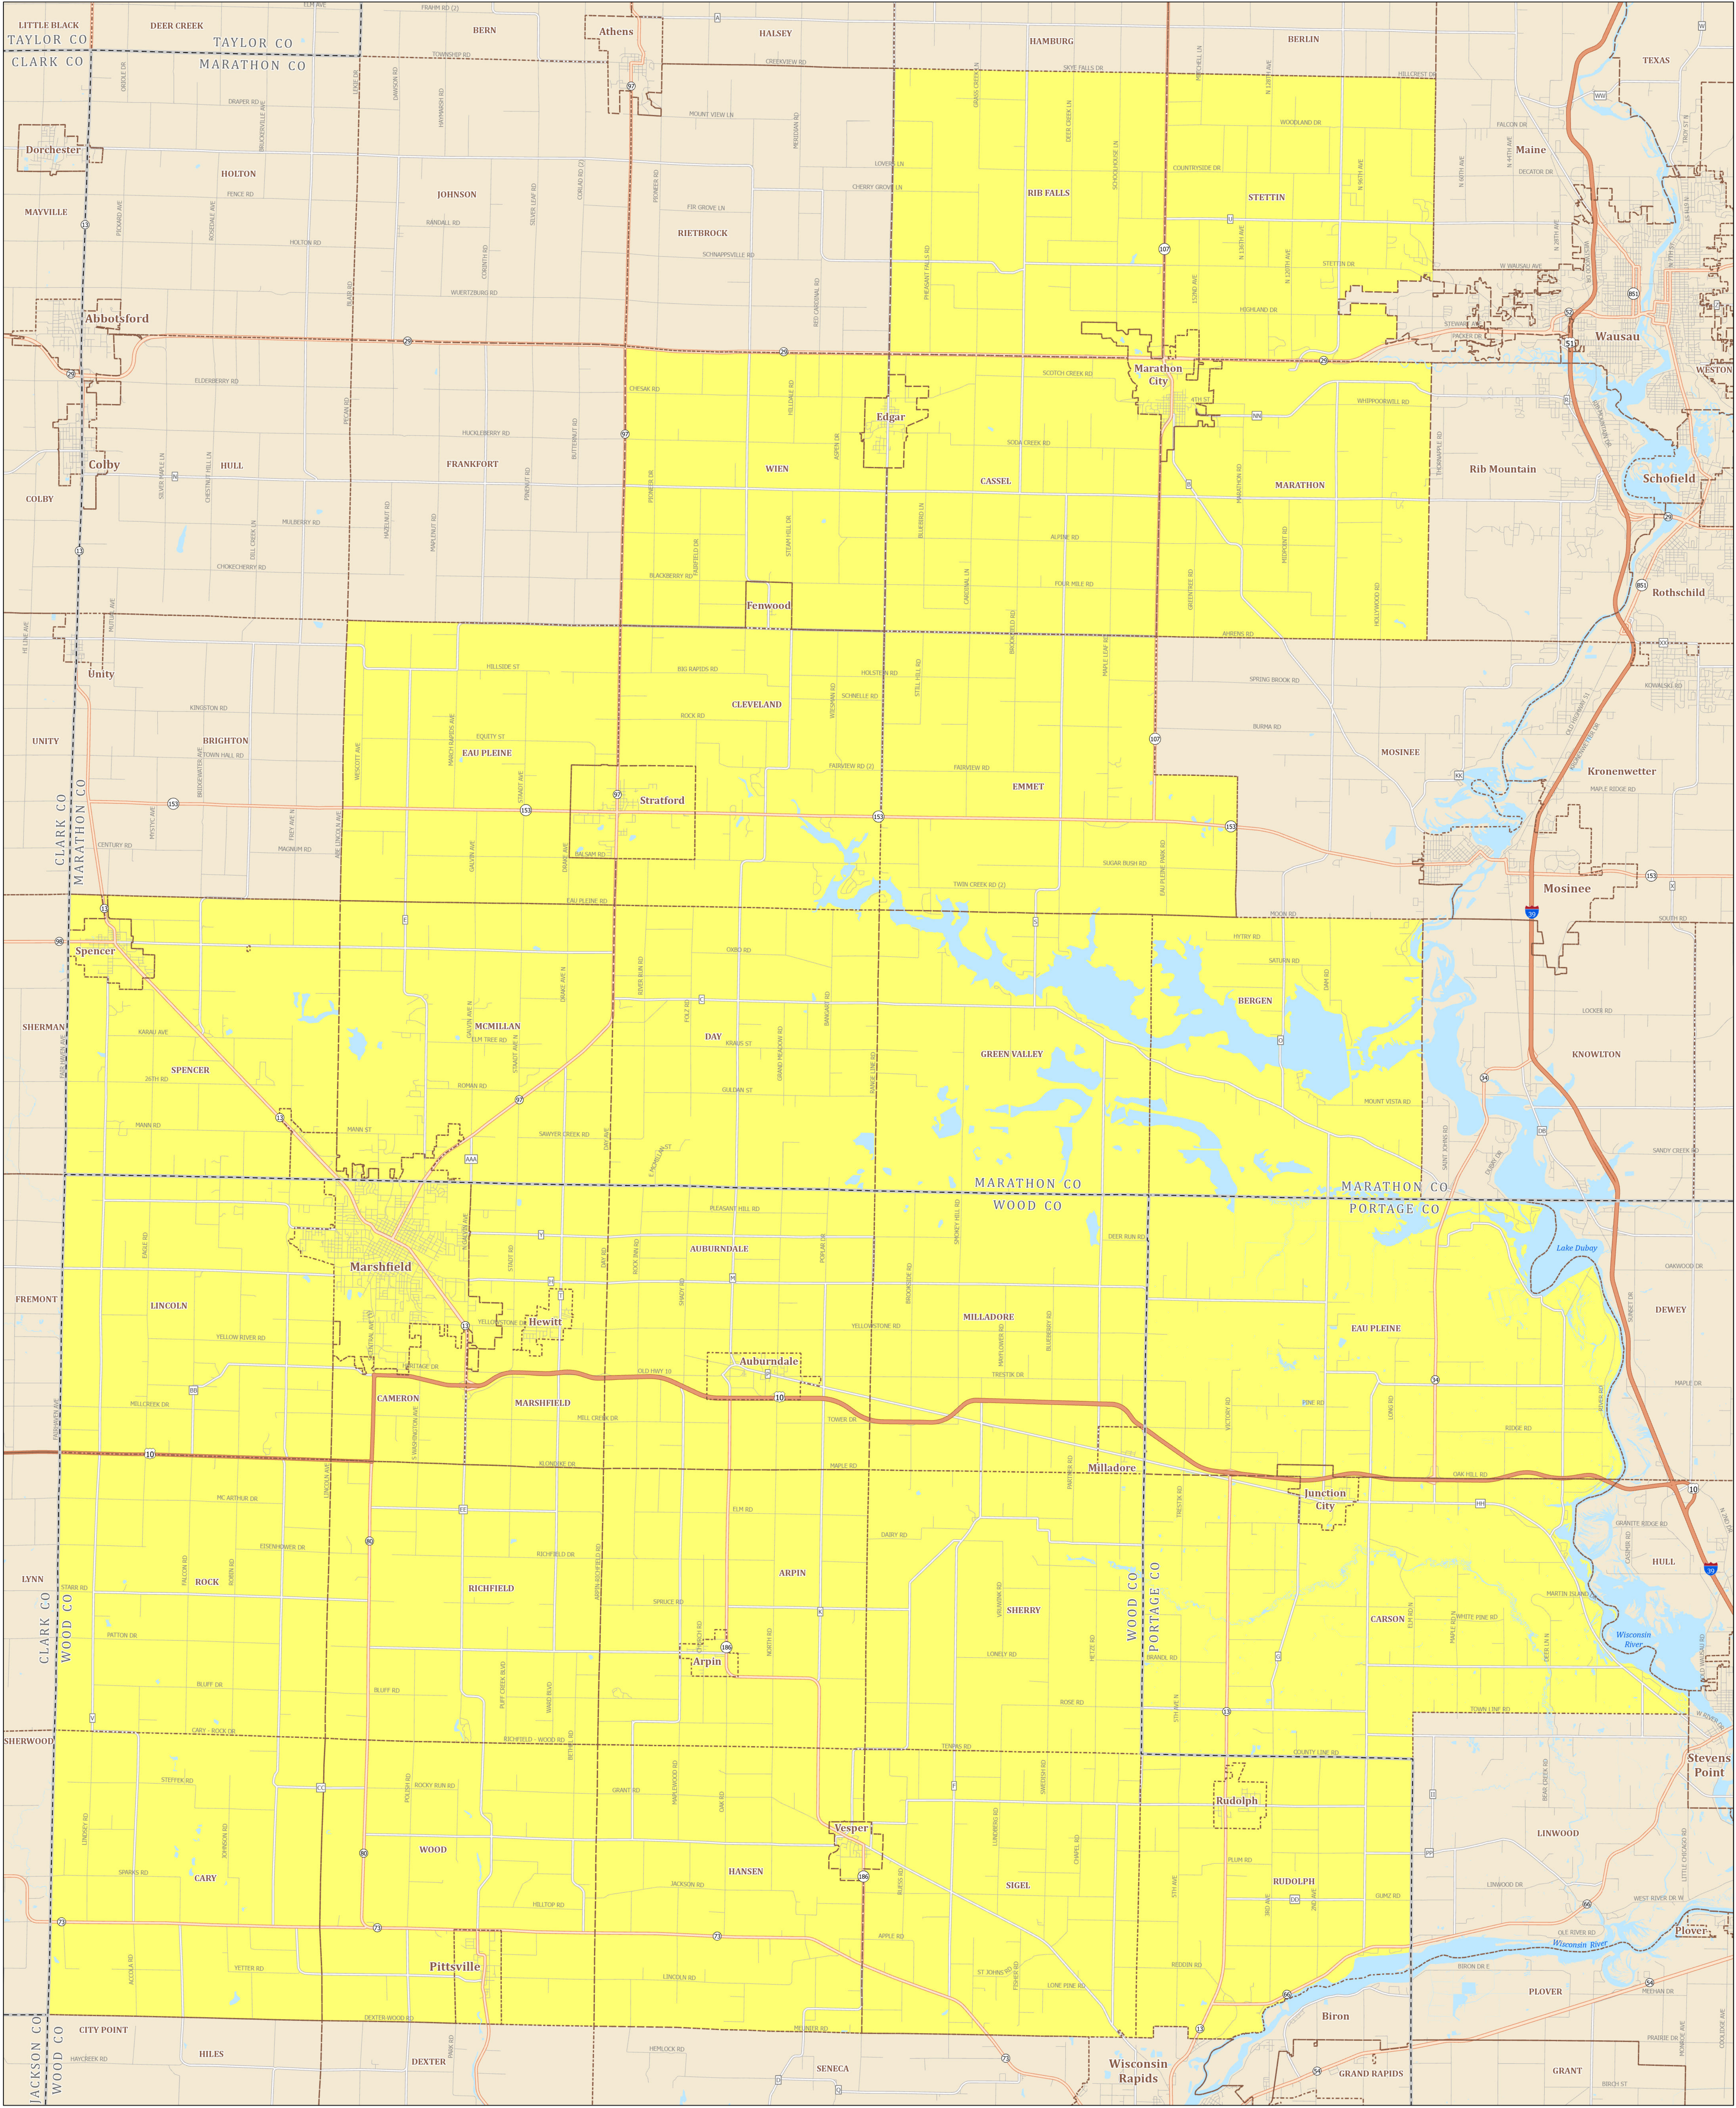

Assembly District 86

STATE OF WISCONSIN

Projection:
NAD 1983 Wisconsin TM

Cartography:
LTSB GIS Team, 2024

- Federal Highway
- State Highway
- County Road
- Local Road
- Assembly District 86
- County Boundary
- Cities, Towns, Villages
- Lakes, Rivers