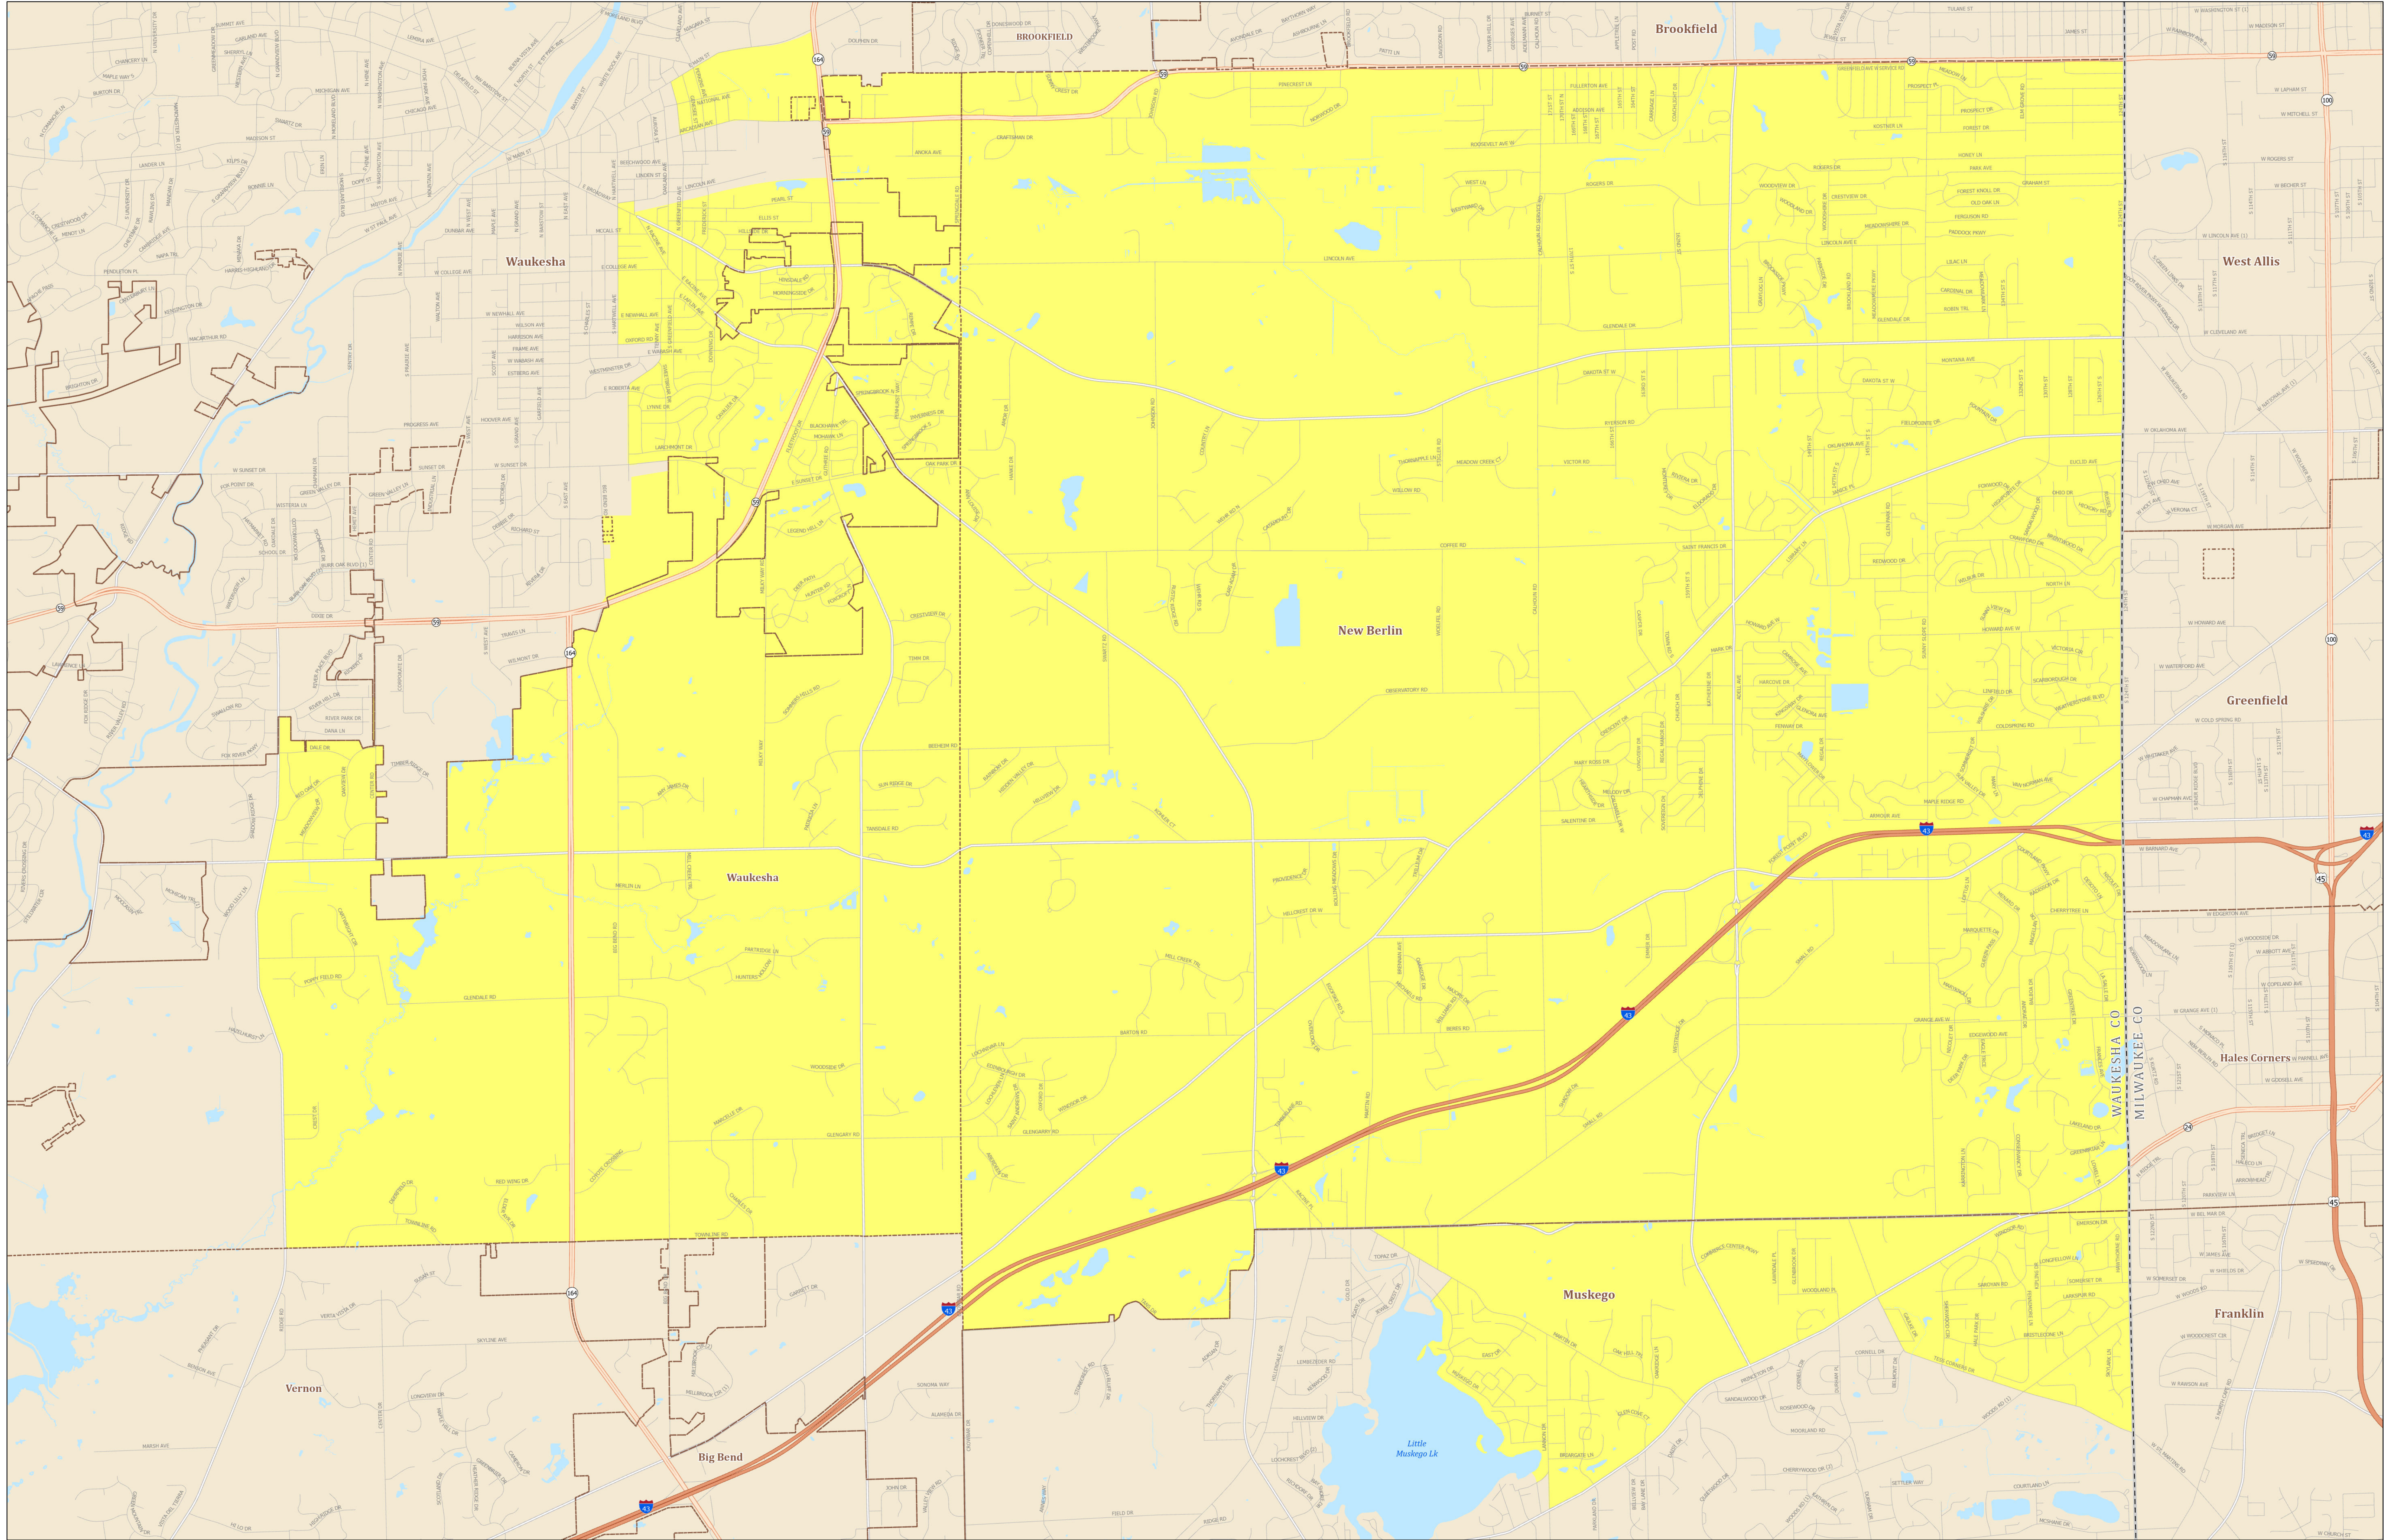

Assembly District 83

STATE OF WISCONSIN

Projection:
NAD 1983 Wisconsin TM

Cartography:
LTSB GIS Team, 2024

- Federal Highway
- State Highway
- County Road
- Local Road
- Assembly District 83
- County Boundary
- Cities, Towns, Villages
- Lakes, Rivers