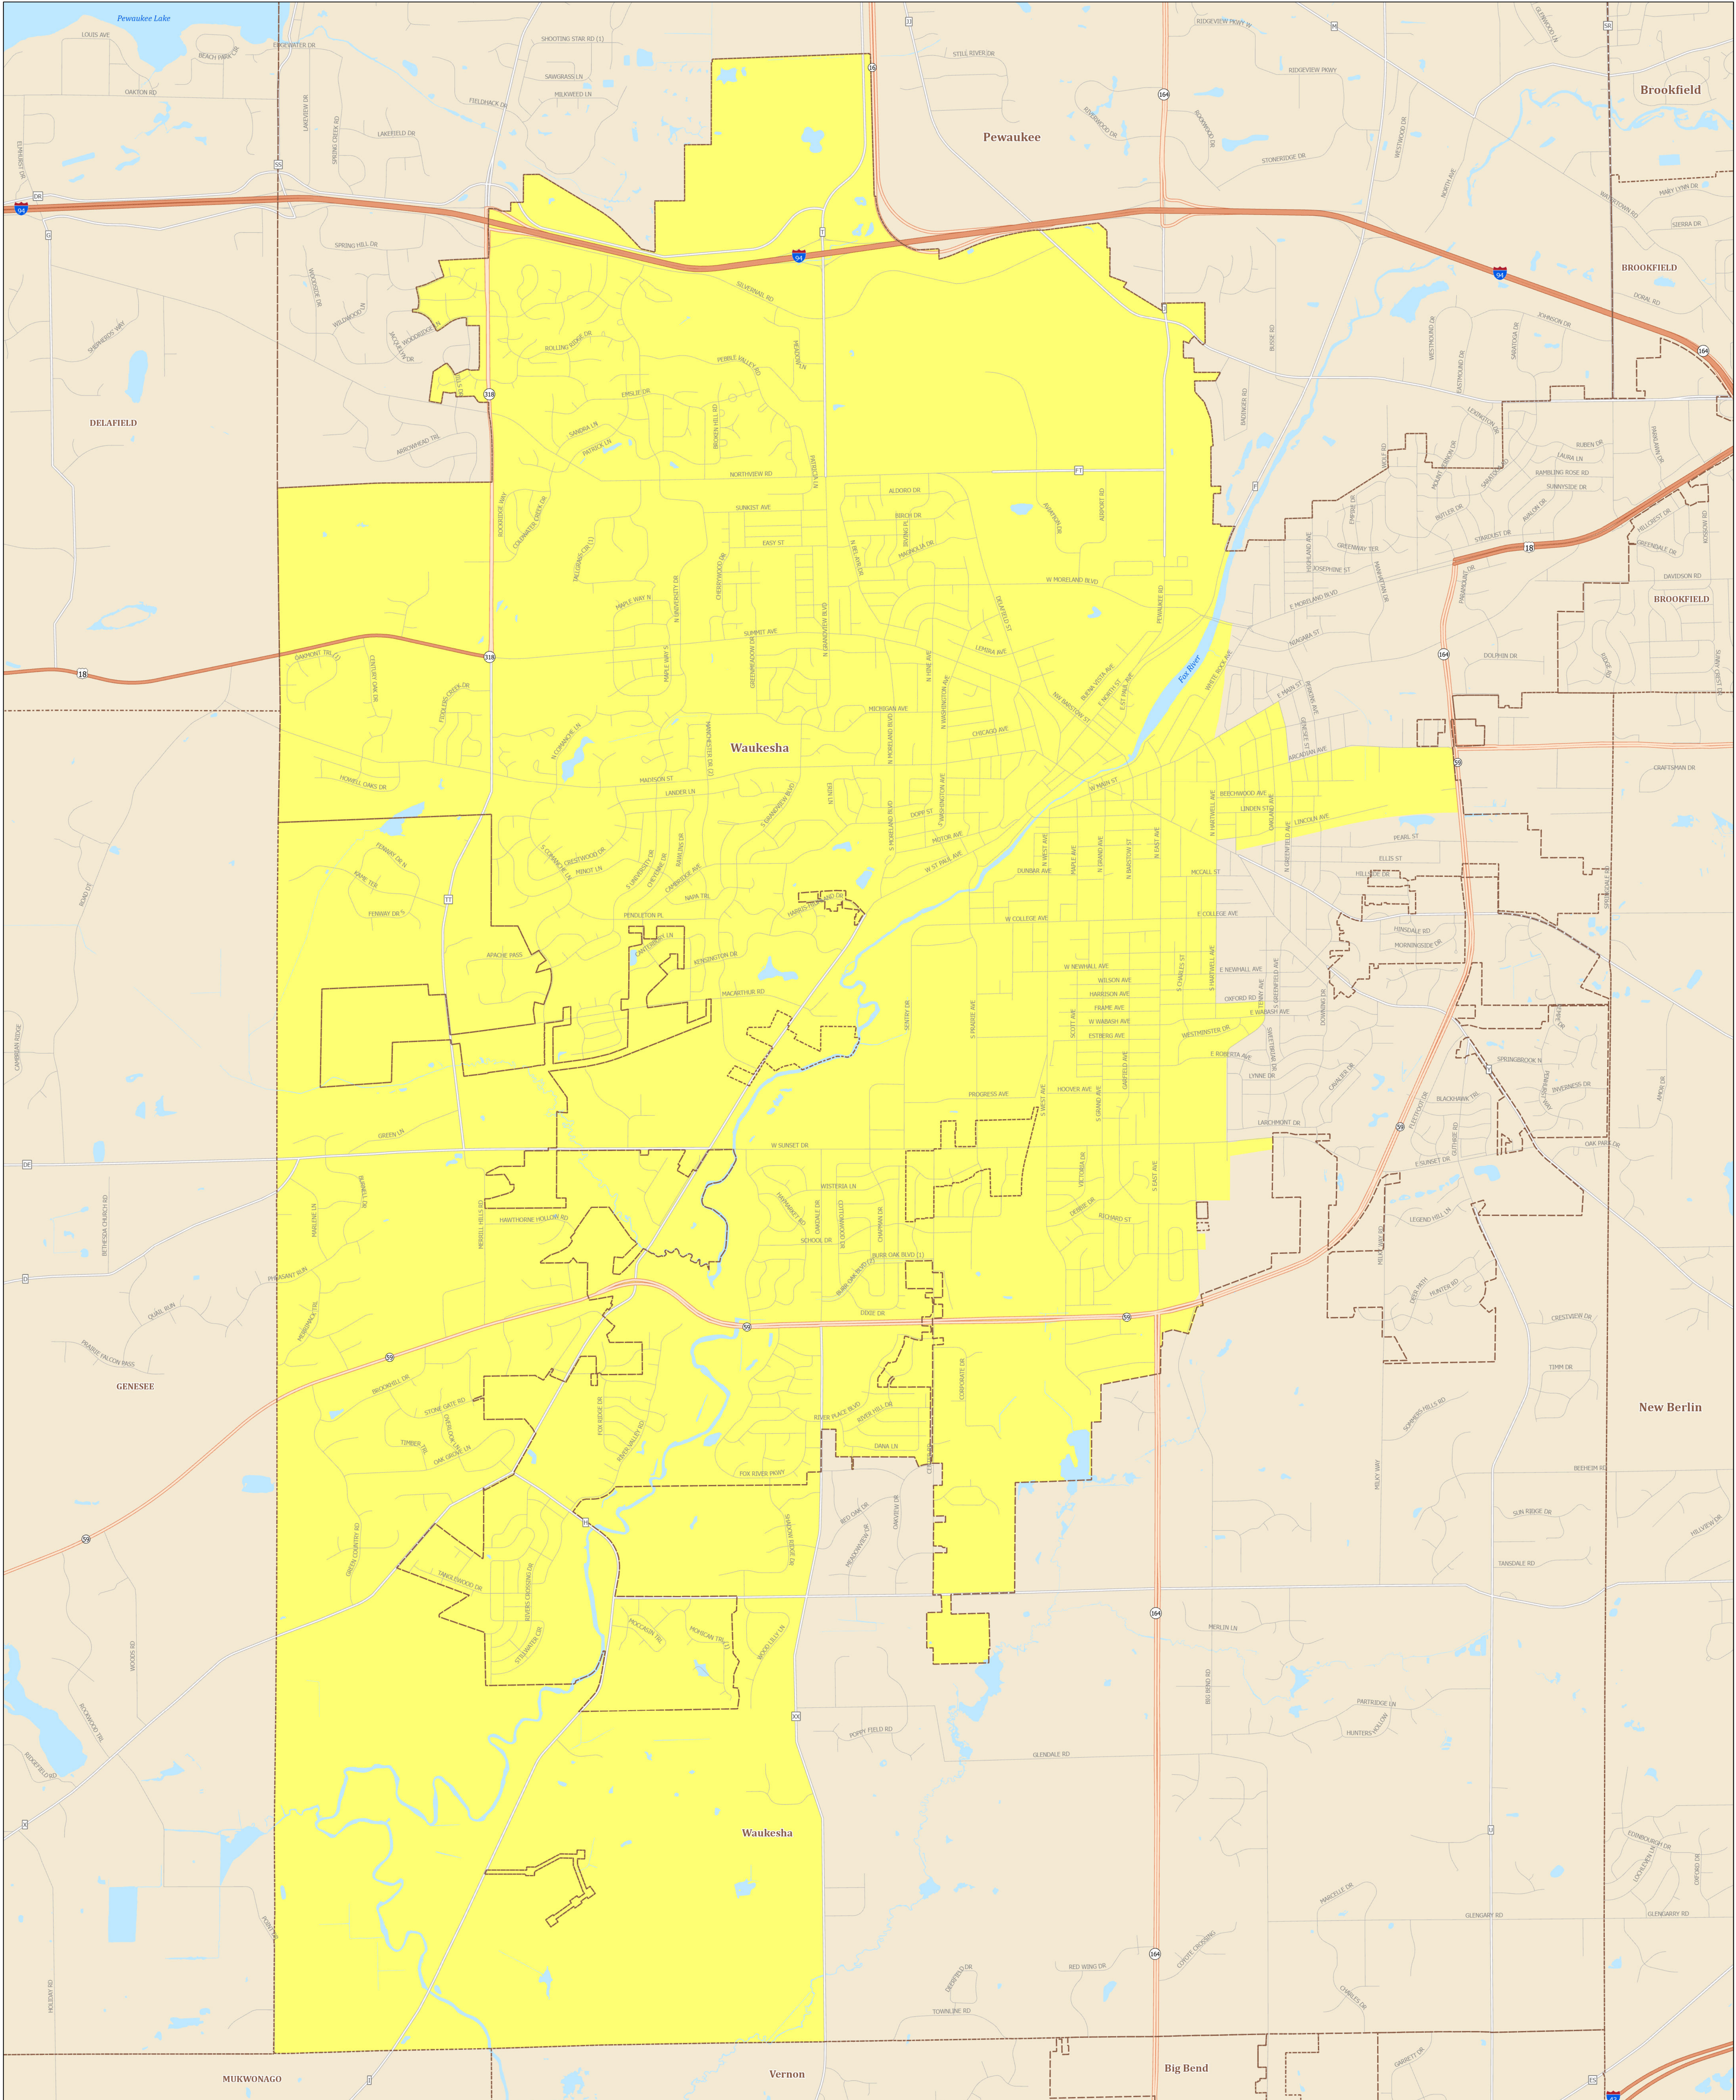

Assembly District 82

STATE OF WISCONSIN

Projection:
NAD 1983 Wisconsin TM

Cartography:
LTSB GIS Team, 2024

- Federal Highway
- State Highway
- County Road
- Local Road
- Assembly District 82
- County Boundary
- Cities, Towns, Villages
- Lakes, Rivers