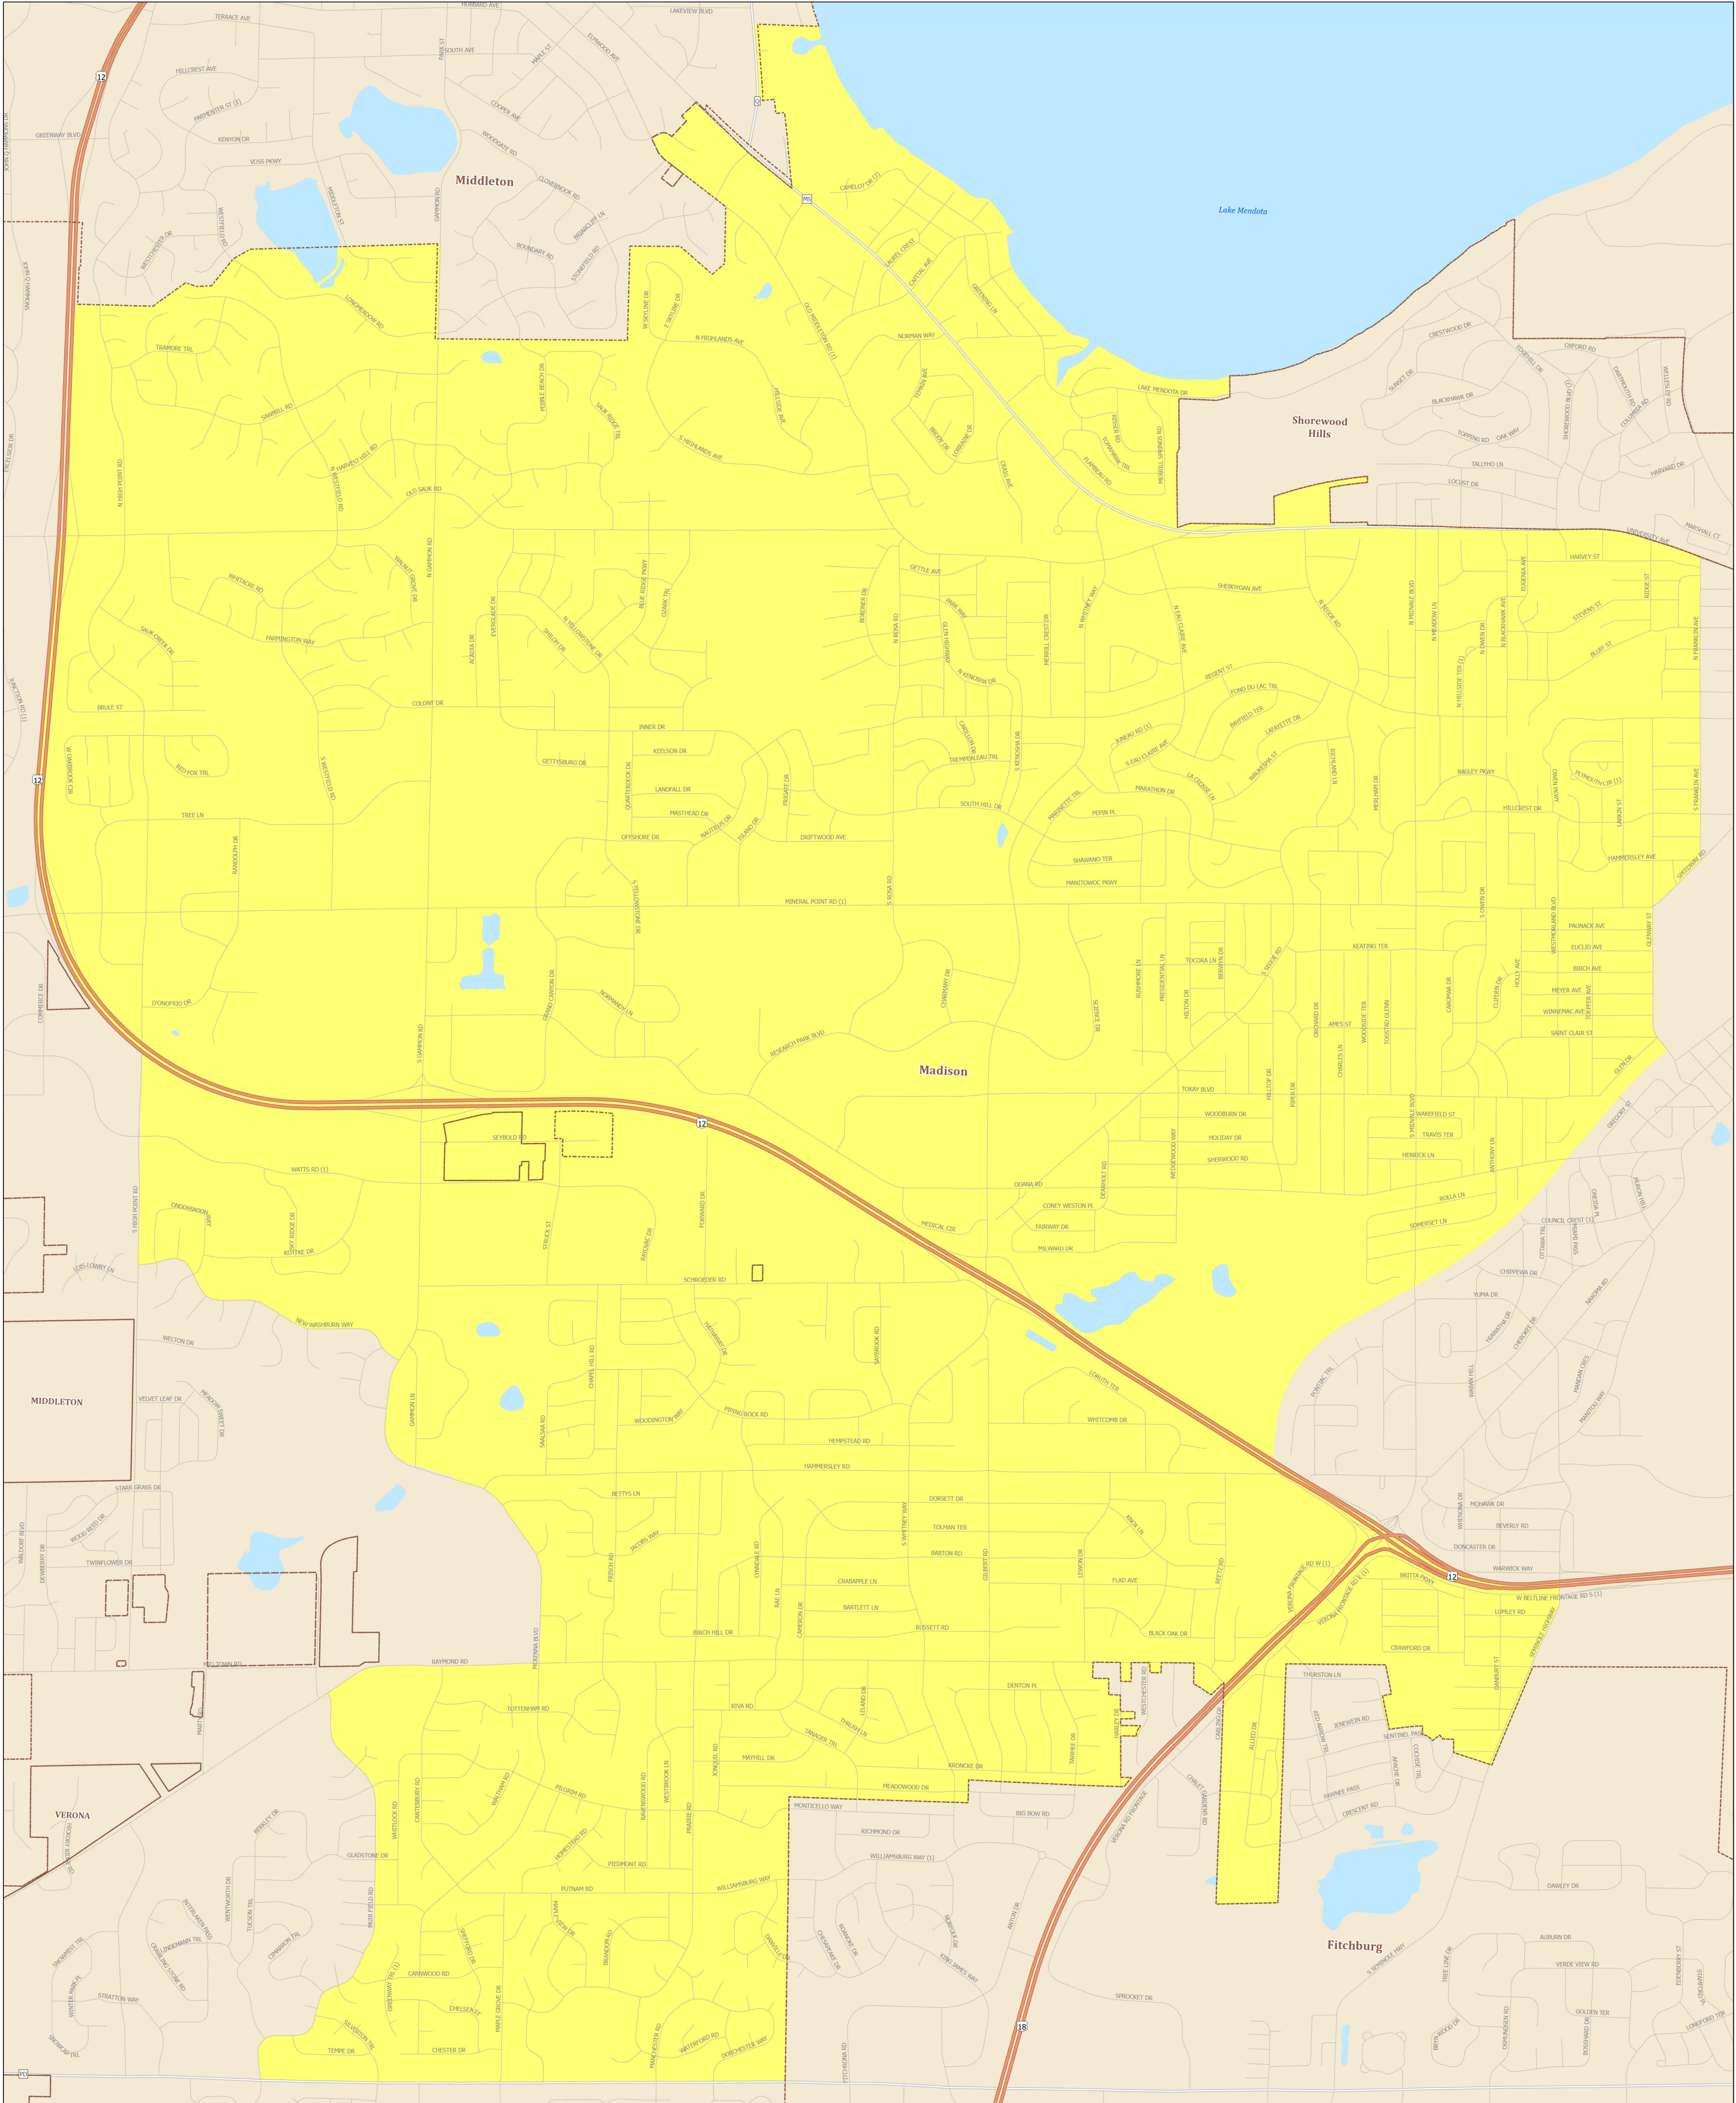

Assembly District 79

STATE OF WISCONSIN

Projection:
NAD 1983 Wisconsin TM

Cartography:
LTSB GIS Team, 2024

- Federal Highway
- State Highway
- County Road
- Local Road
- Assembly District 79
- County Boundary
- Cities, Towns, Villages
- Lakes, Rivers