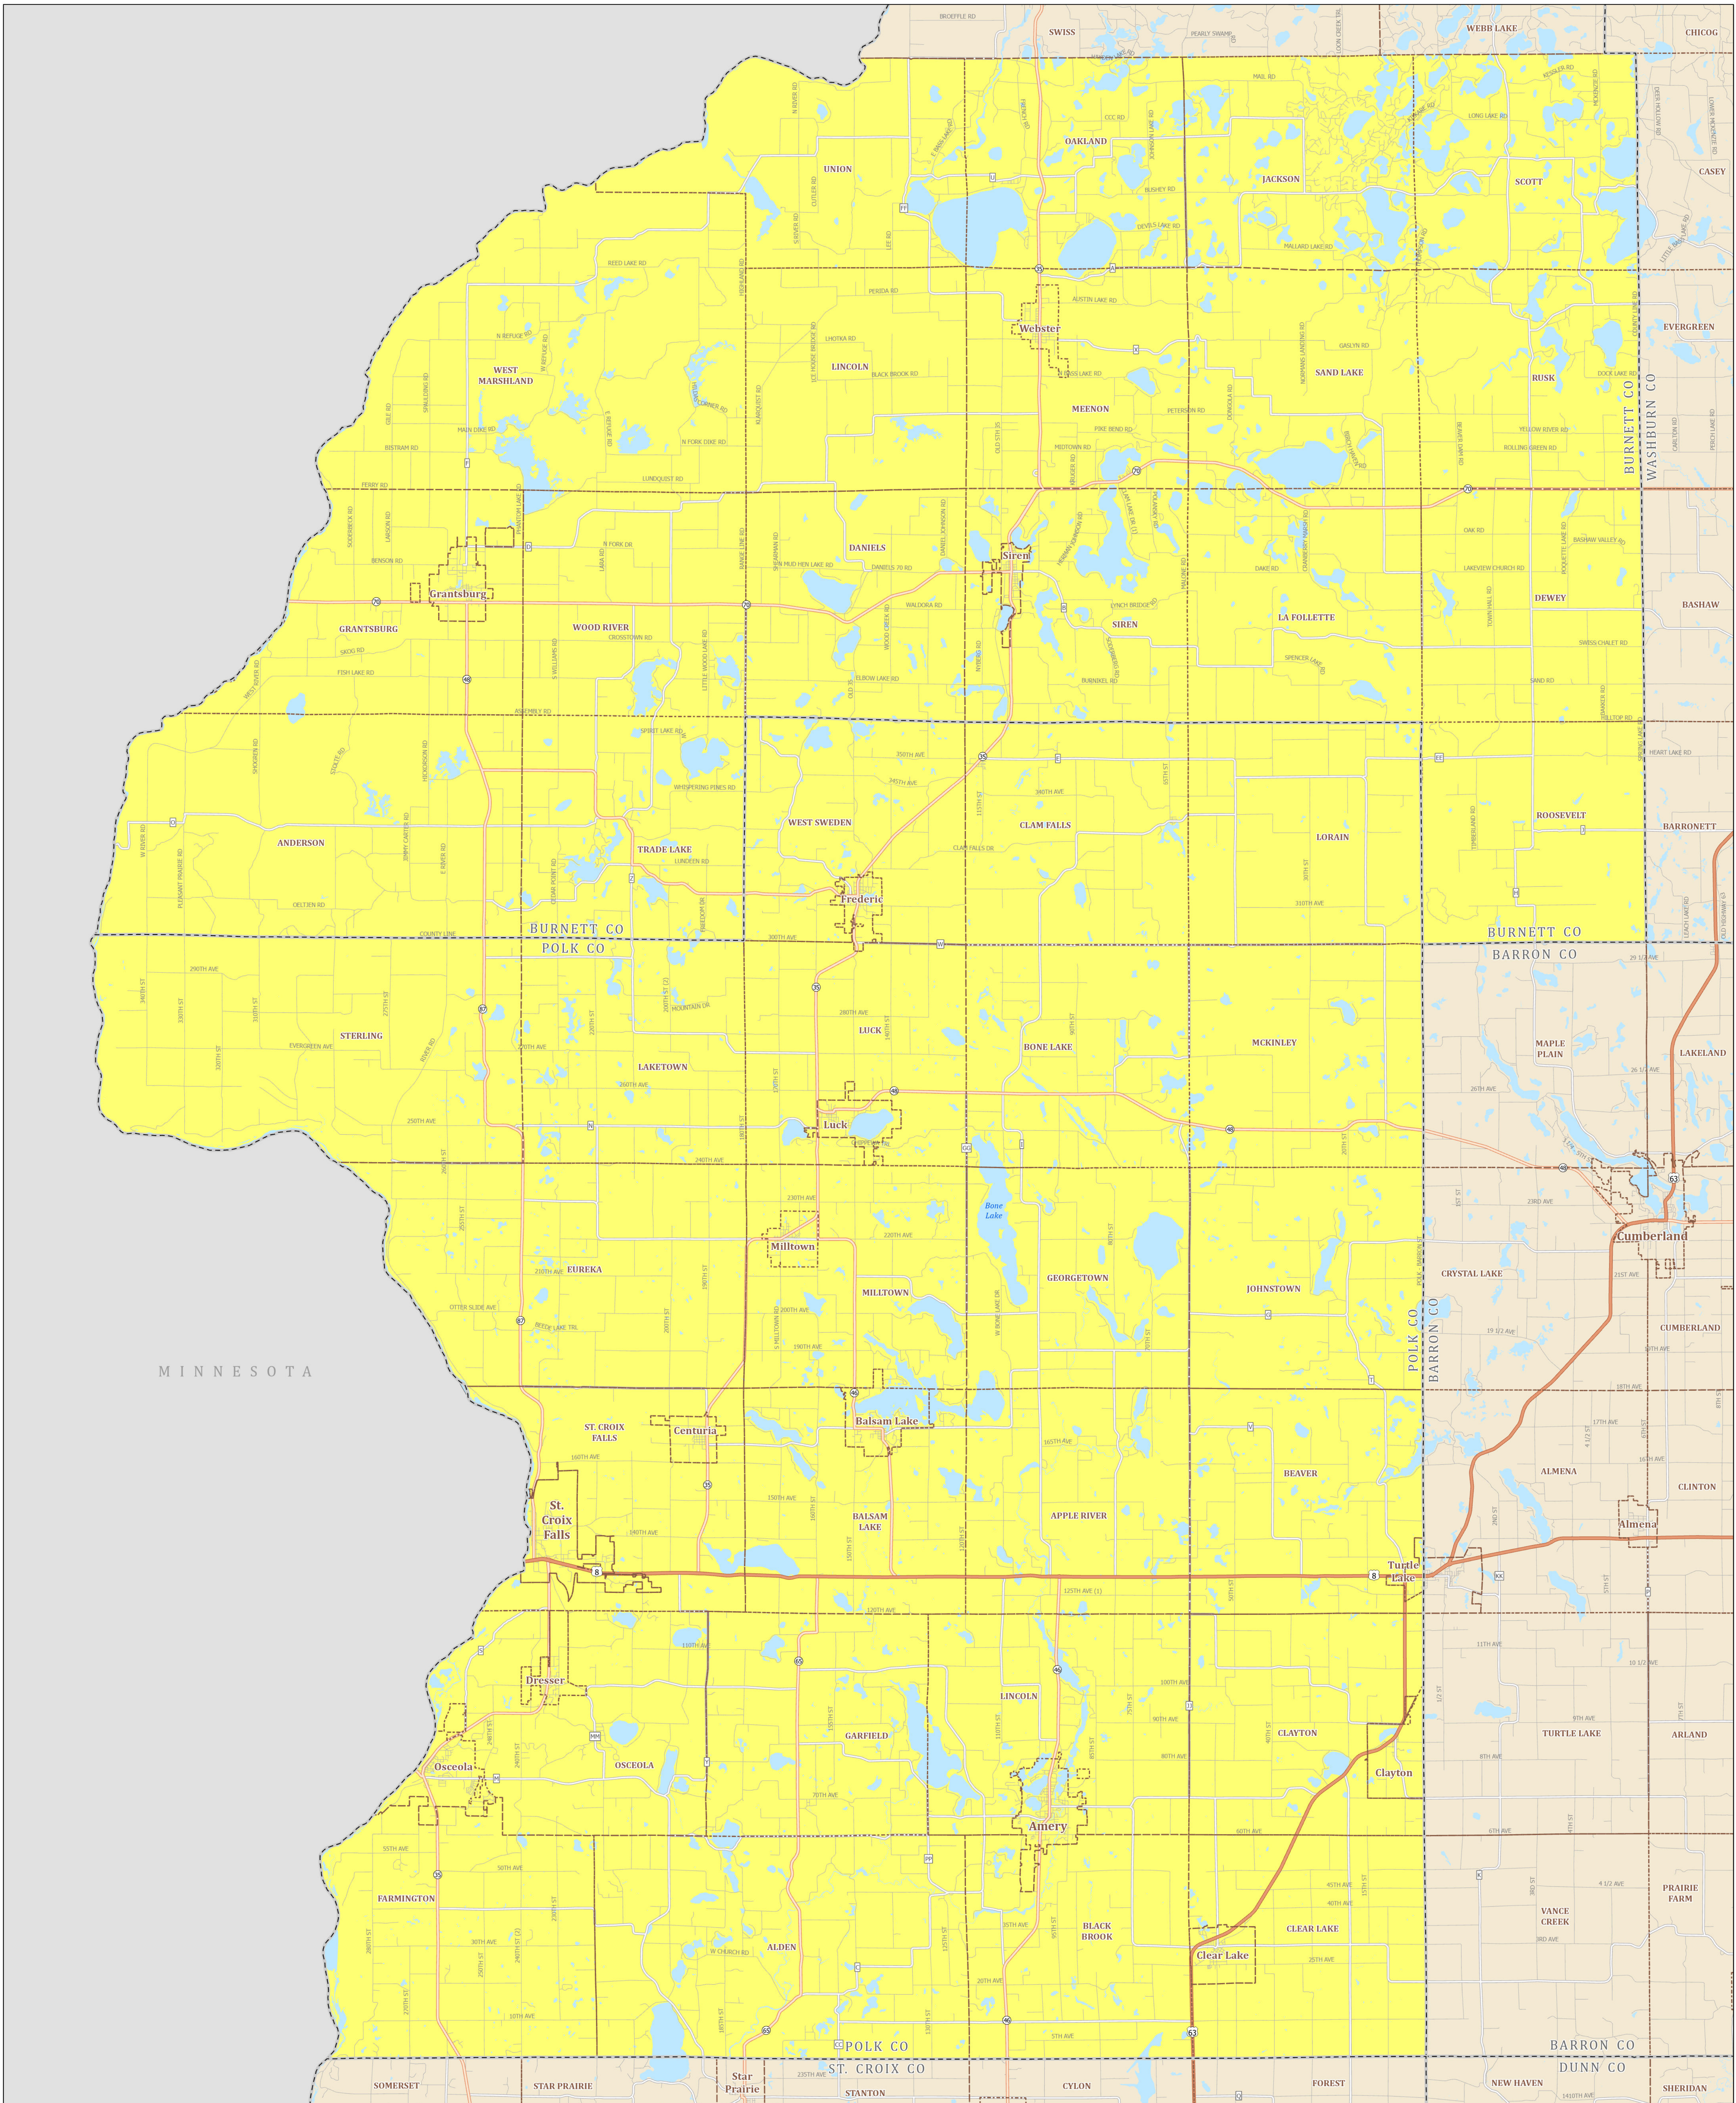

Assembly District 75

STATE OF WISCONSIN

Projection:
NAD 1983 Wisconsin TM

Cartography:
LTSB GIS Team, 2024

- Federal Highway
- State Highway
- County Road
- Local Road
- Assembly District 75
- County Boundary
- Cities, Towns, Villages
- Lakes, Rivers