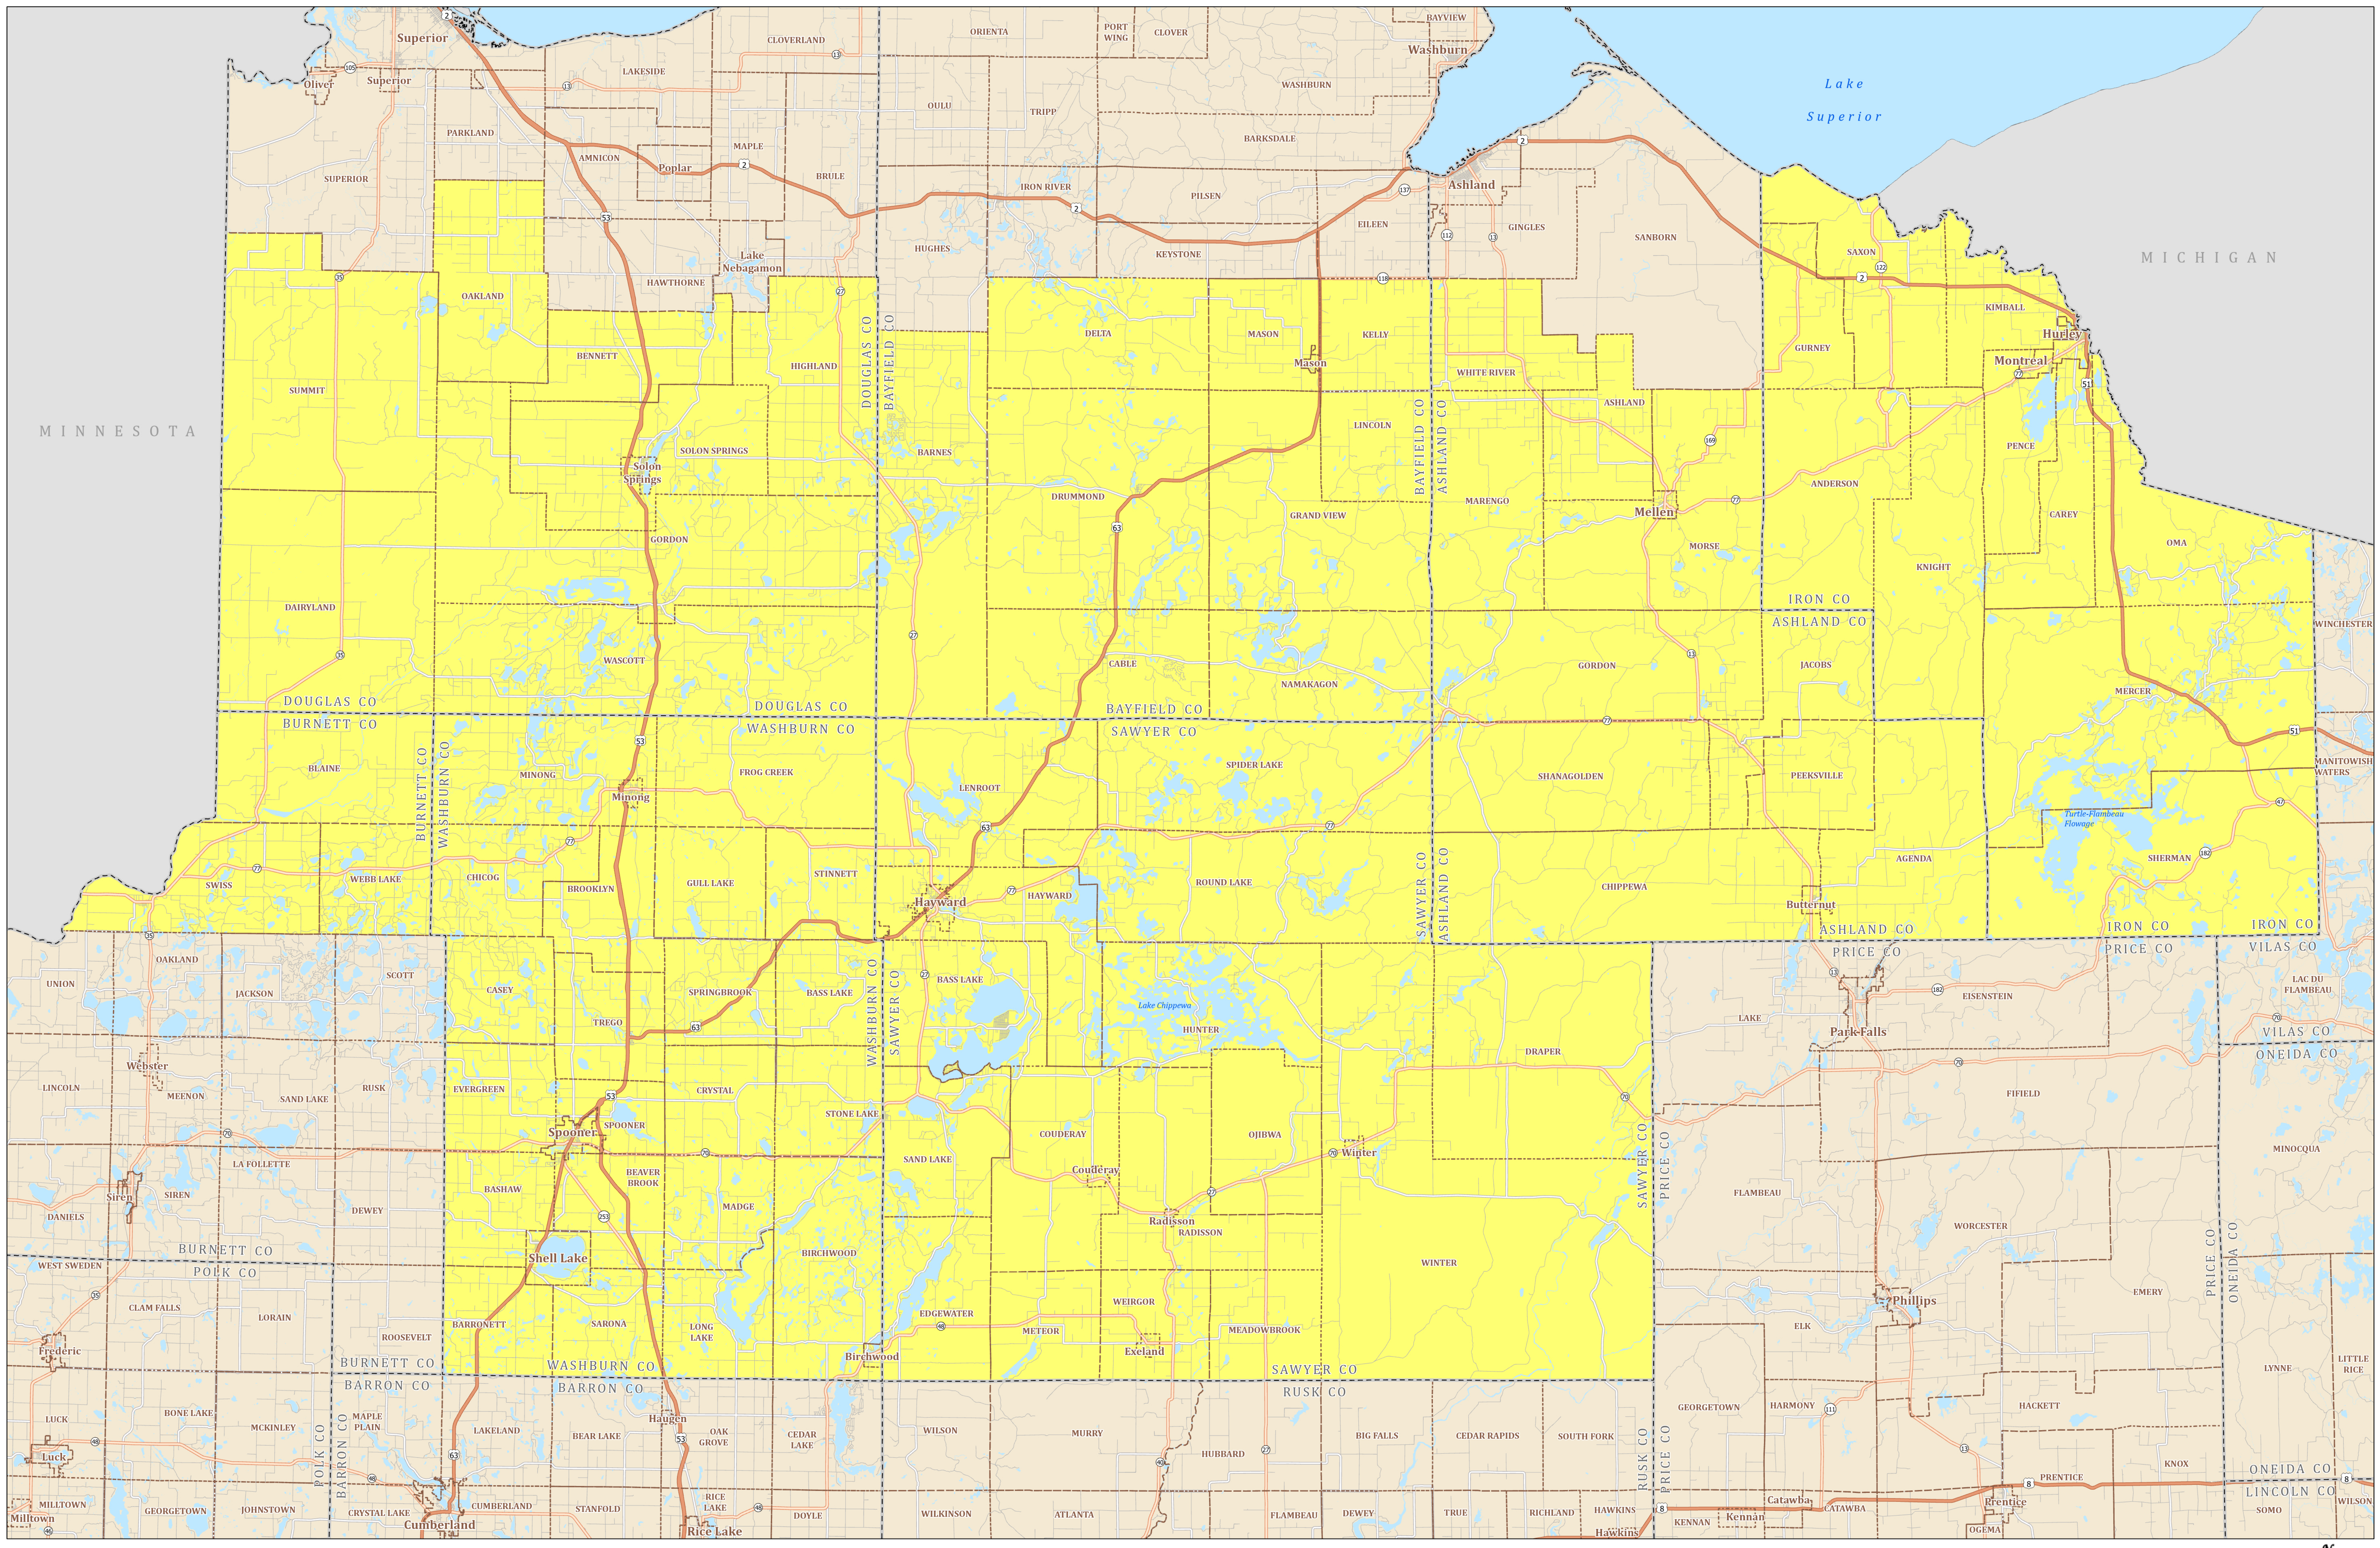

Assembly District 74

STATE OF WISCONSIN

Projection:
NAD 1983 HARN Wisconsin CRS Sawyer

Cartography:
LTSB GIS Team, 2024

- Federal Highway
- State Highway
- County Road
- Local Road
- Assembly District 74
- County Boundary
- Cities, Towns, Villages
- Lakes, Rivers