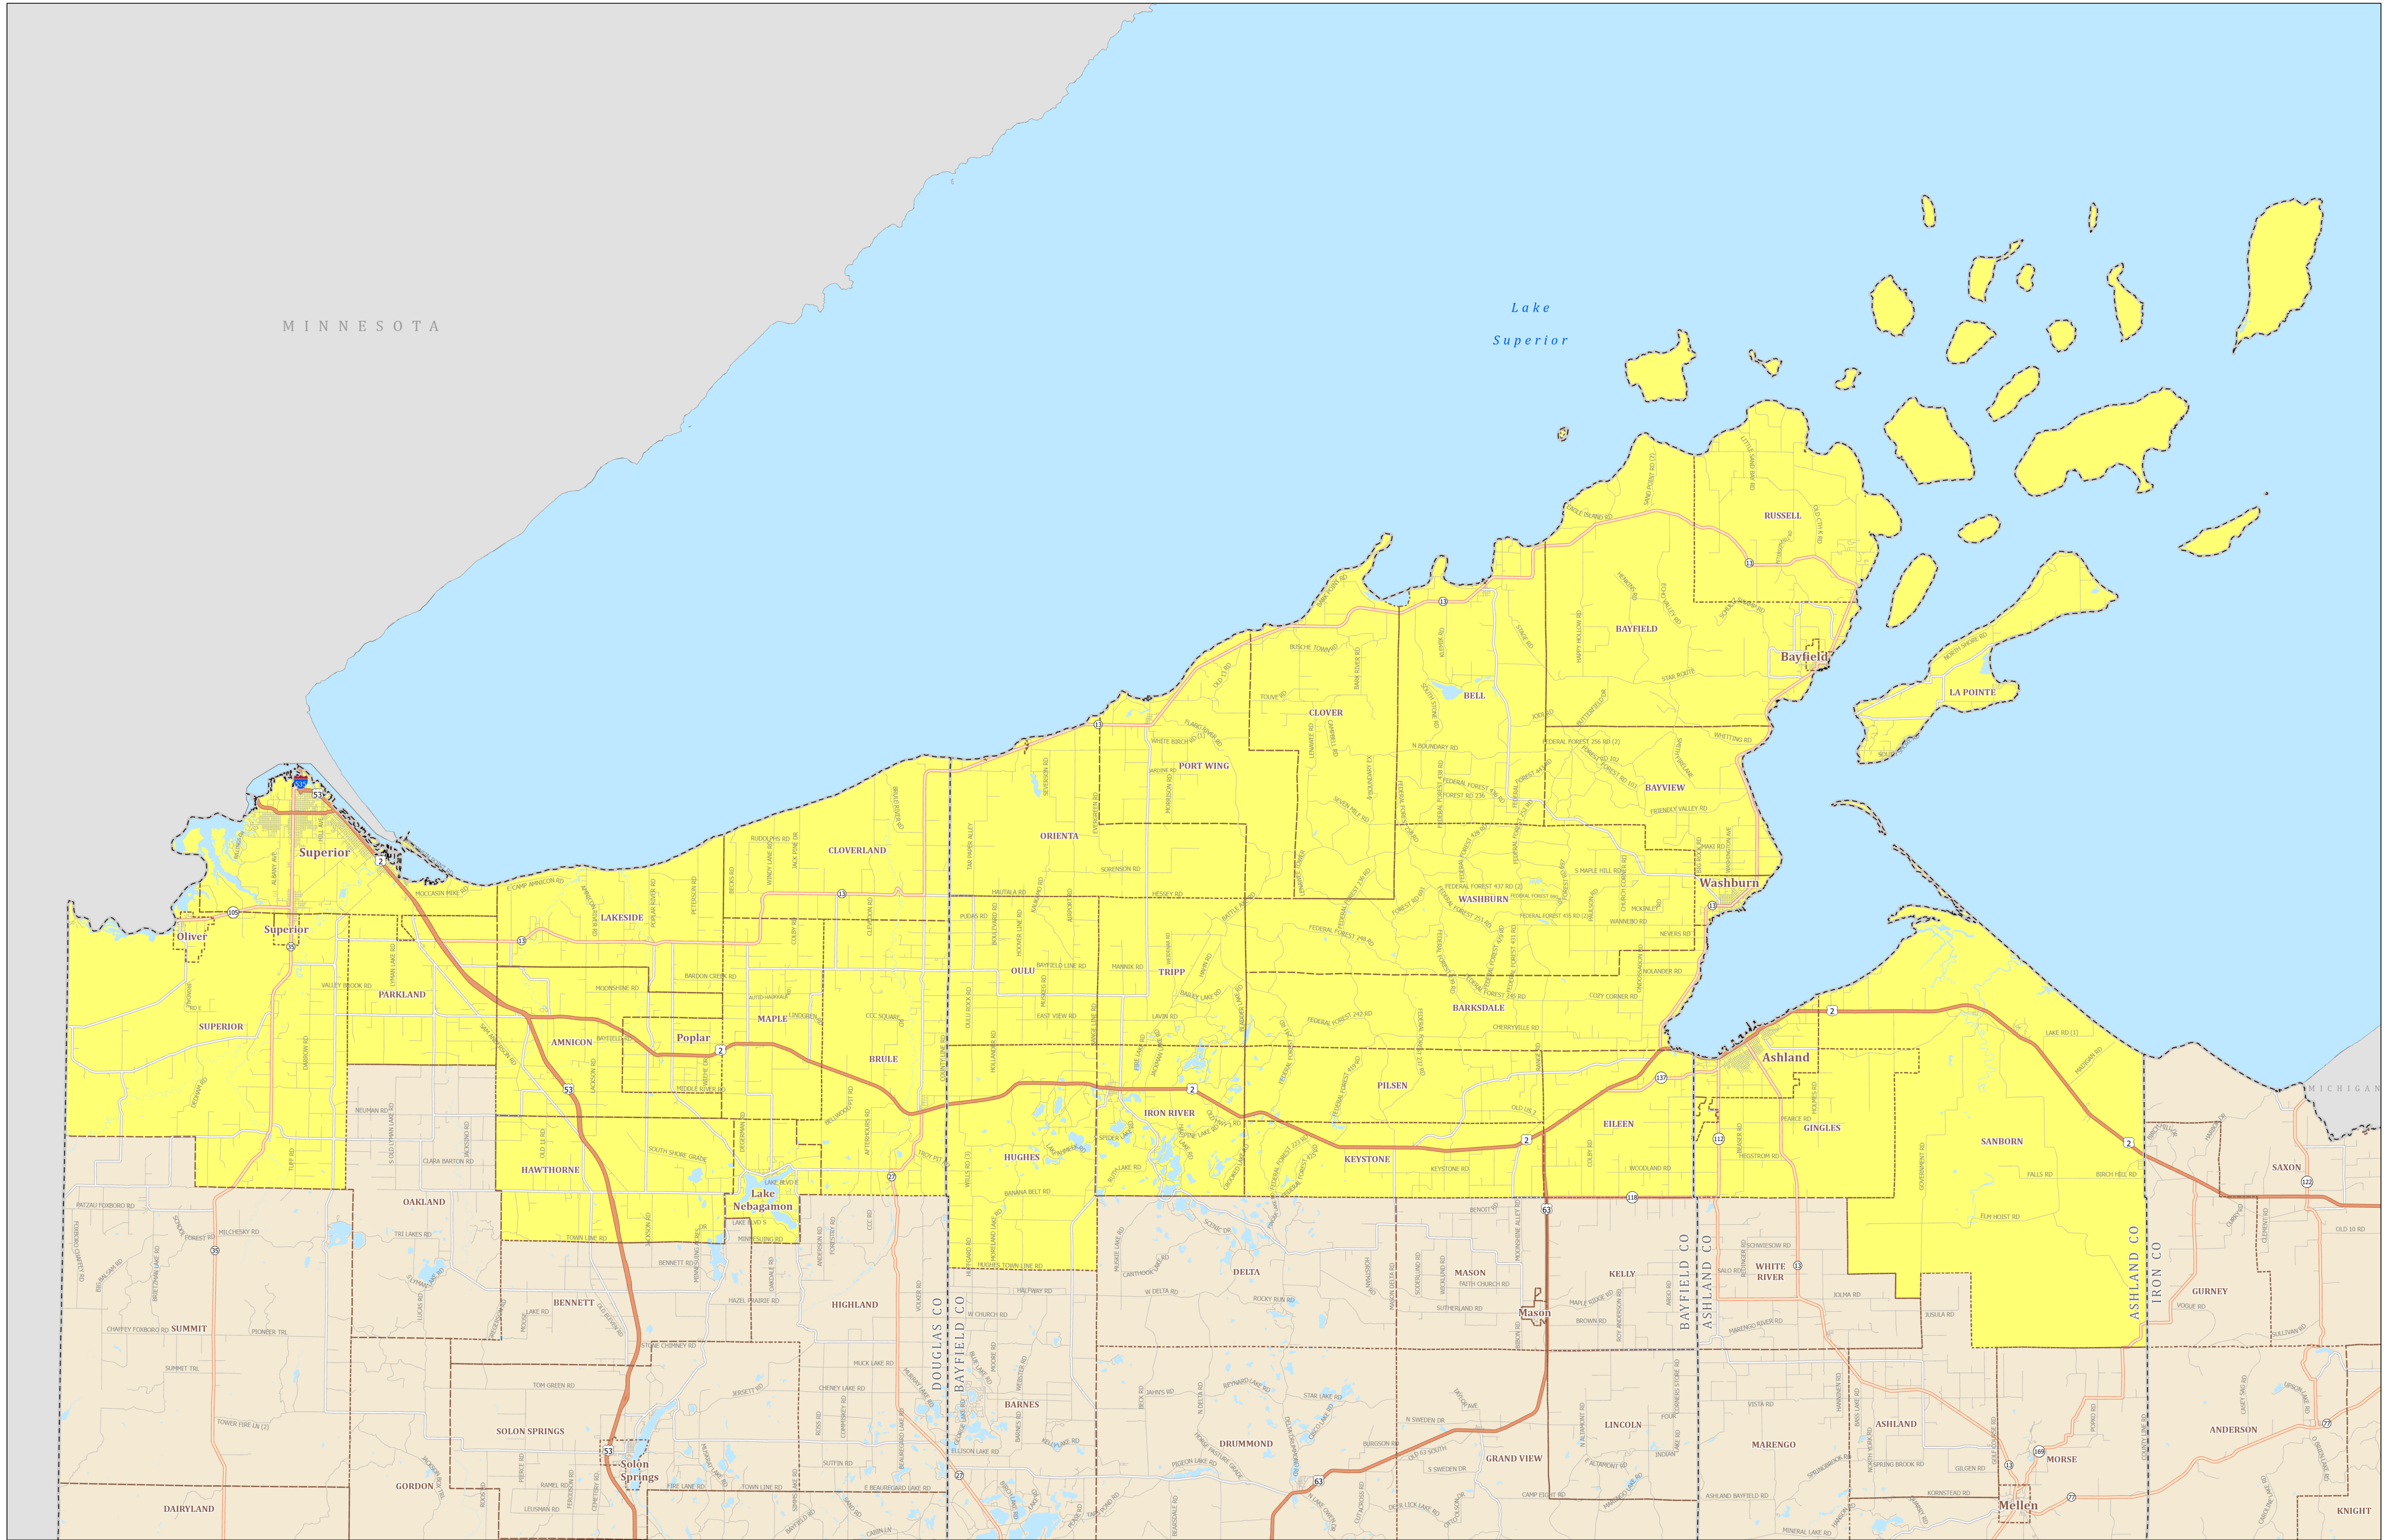

Assembly District 73

STATE OF WISCONSIN

Projection:
NAD 1983 HARN Wisconsin CRS Bayfield

Cartography:
LTSB GIS Team, 2024

- Federal Highway
- State Highway
- County Road
- Local Road
- Assembly District 73
- County Boundary
- Cities, Towns, Villages
- Lakes, Rivers