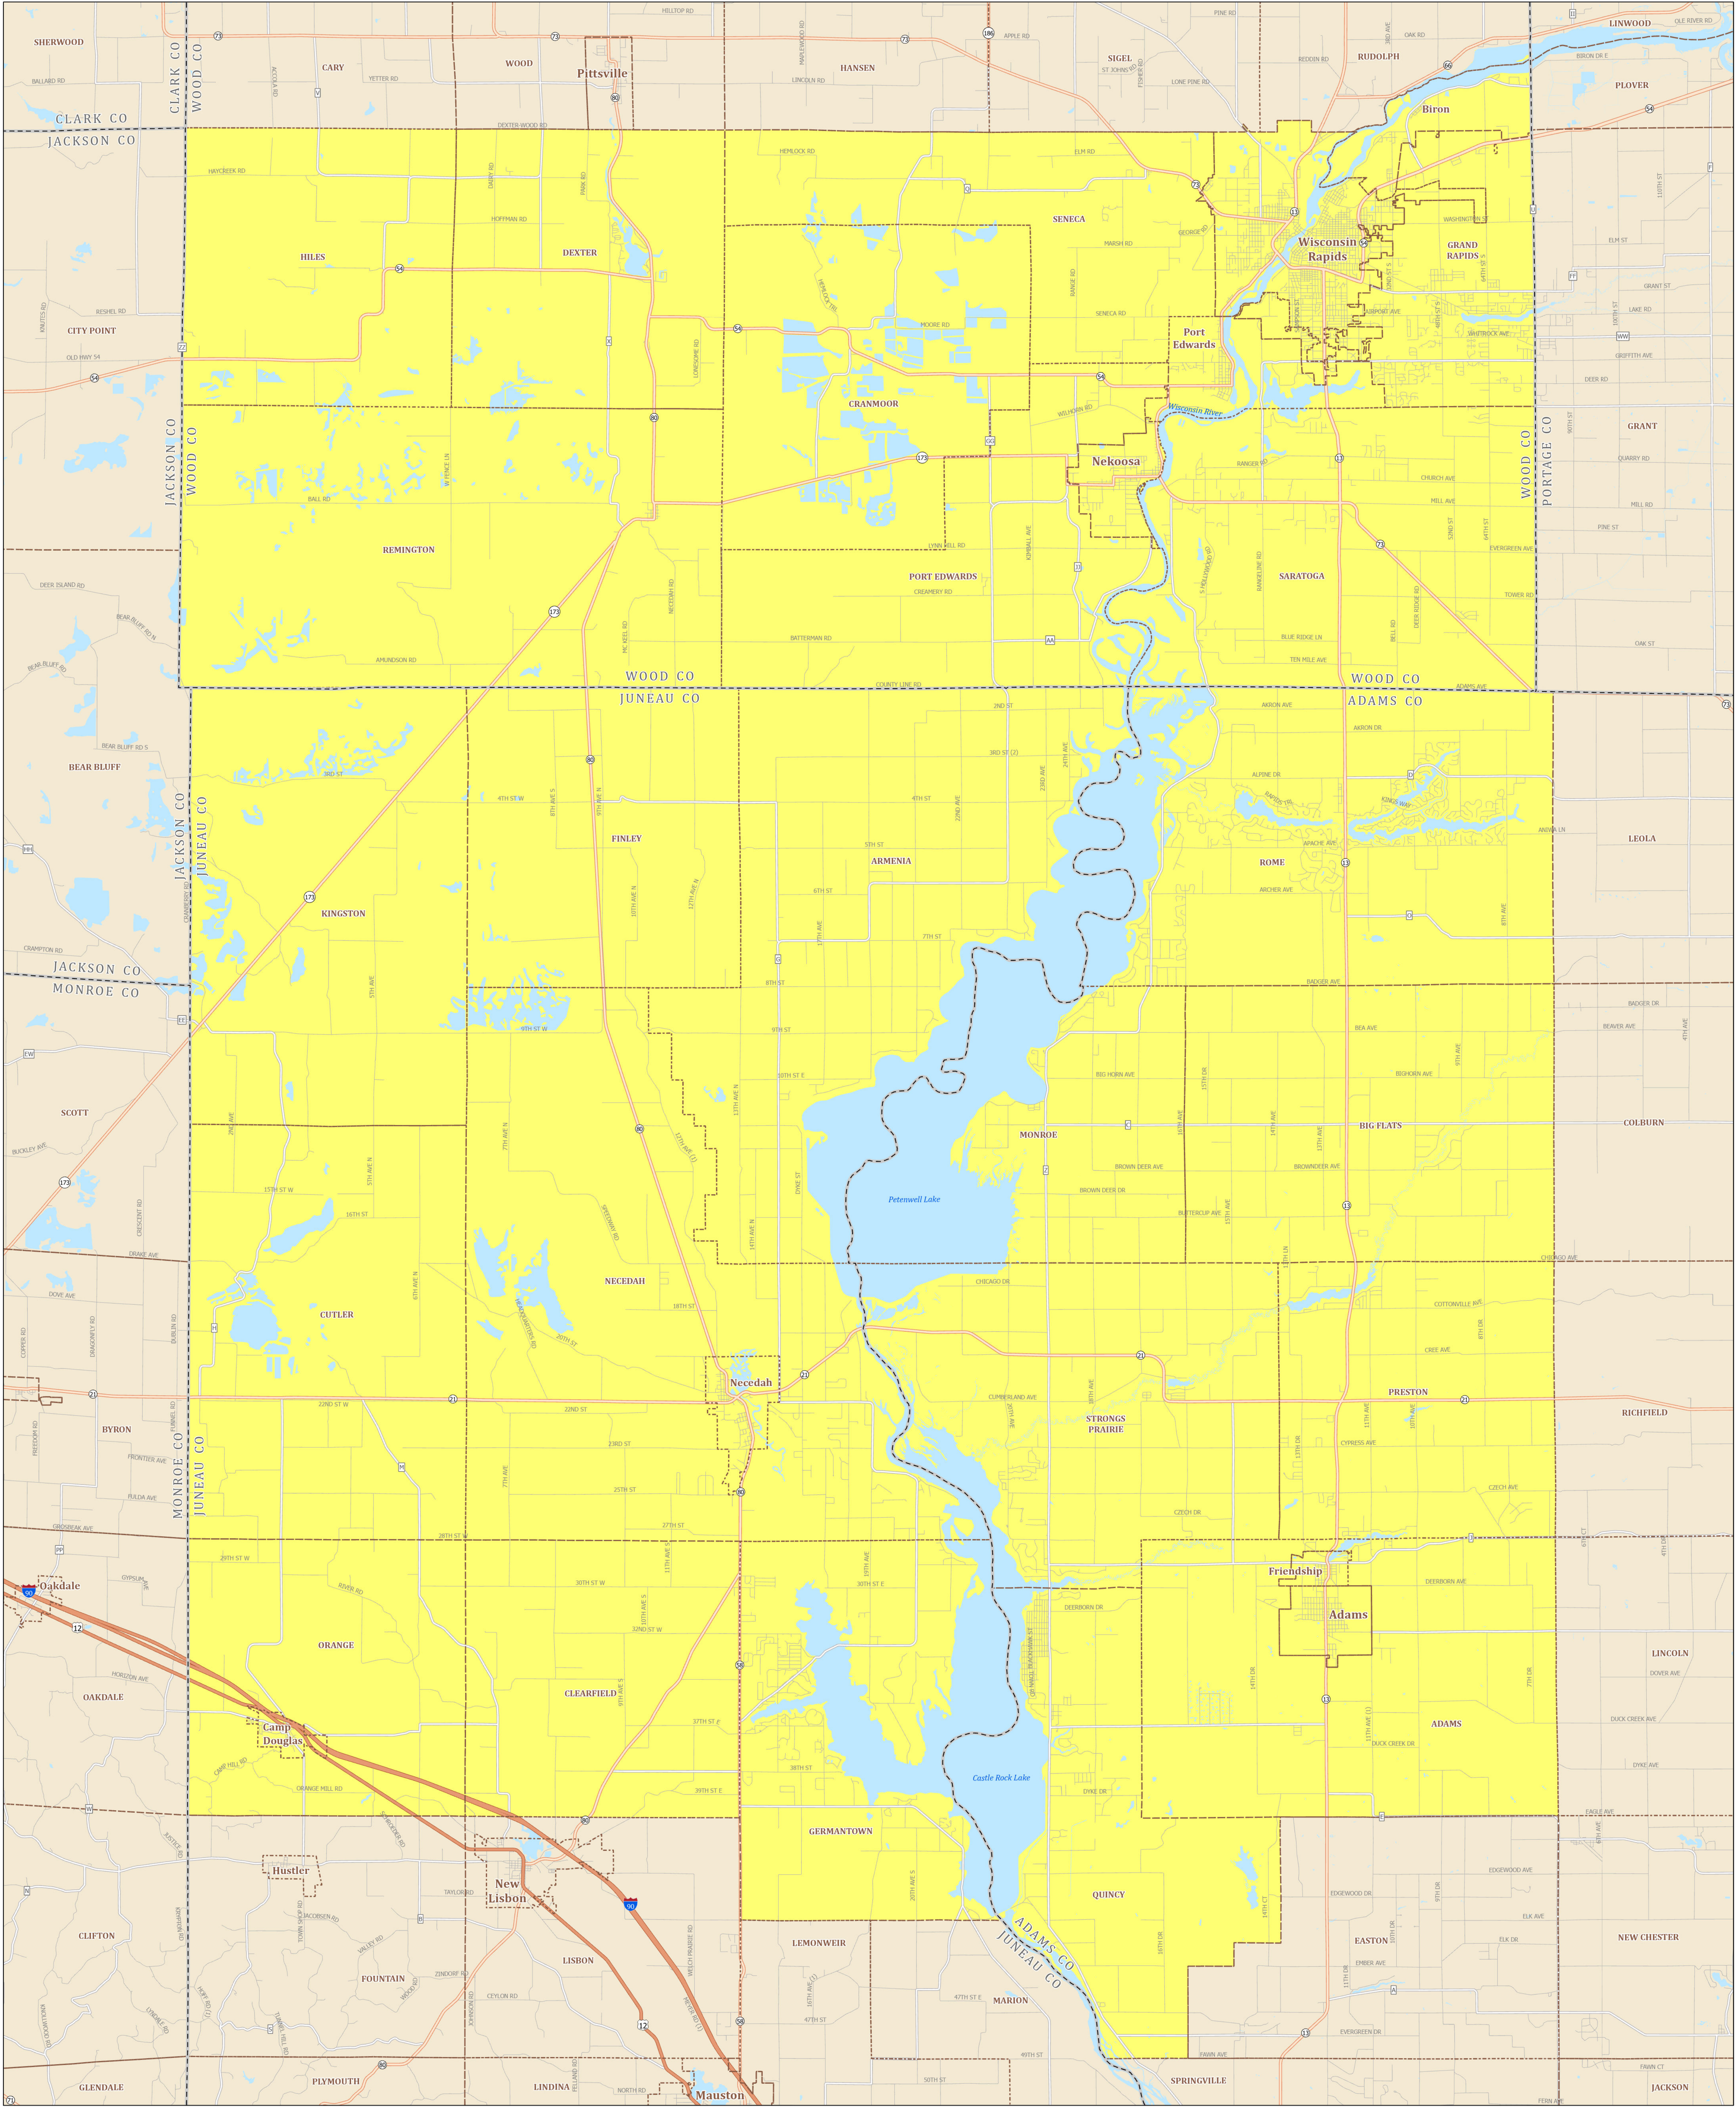

Assembly District 72

STATE OF WISCONSIN

Projection:
NAD 1983 Wisconsin TM

Cartography:
LTSB GIS Team, 2024

- Federal Highway
- State Highway
- County Road
- Local Road
- Assembly District 72
- County Boundary
- Cities, Towns, Villages
- Lakes, Rivers