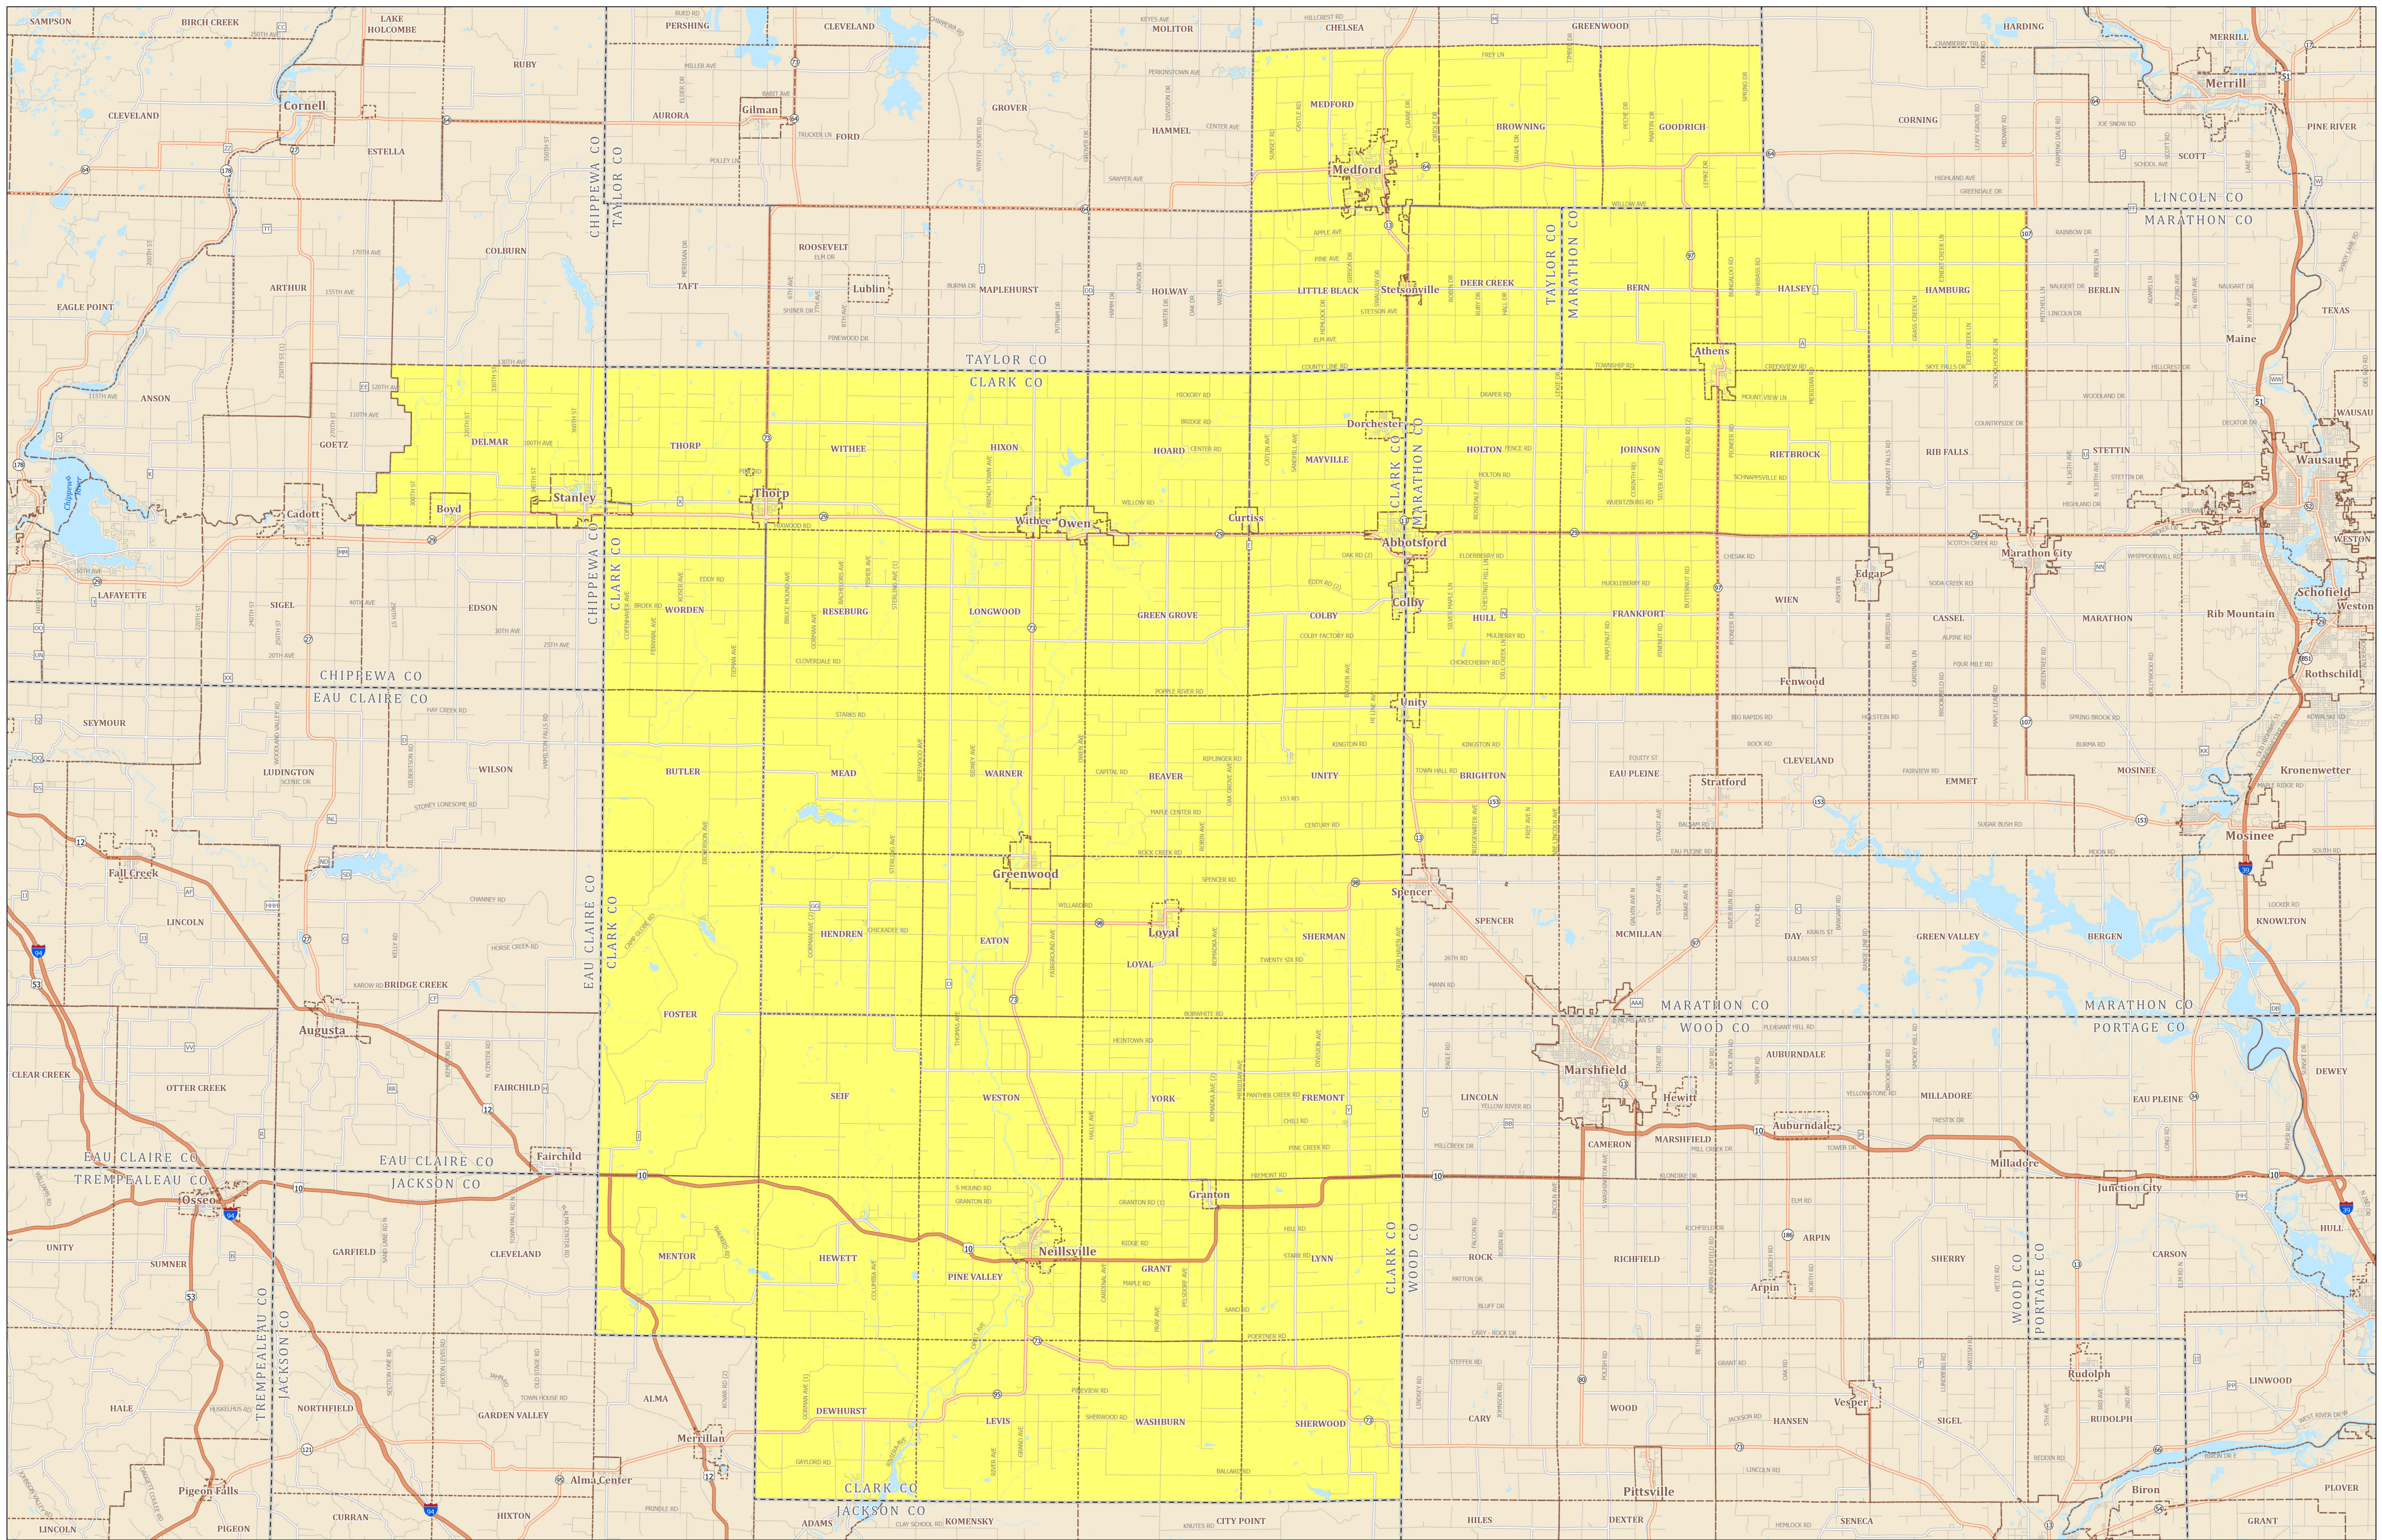

Assembly District 69

STATE OF WISCONSIN

Projection:
NAD 1983 Wisconsin TM

Cartography:
LTSB GIS Team, 2024

- Federal Highway
- State Highway
- County Road
- Local Road
- Assembly District 69
- County Boundary
- Cities, Towns, Villages
- Lakes, Rivers