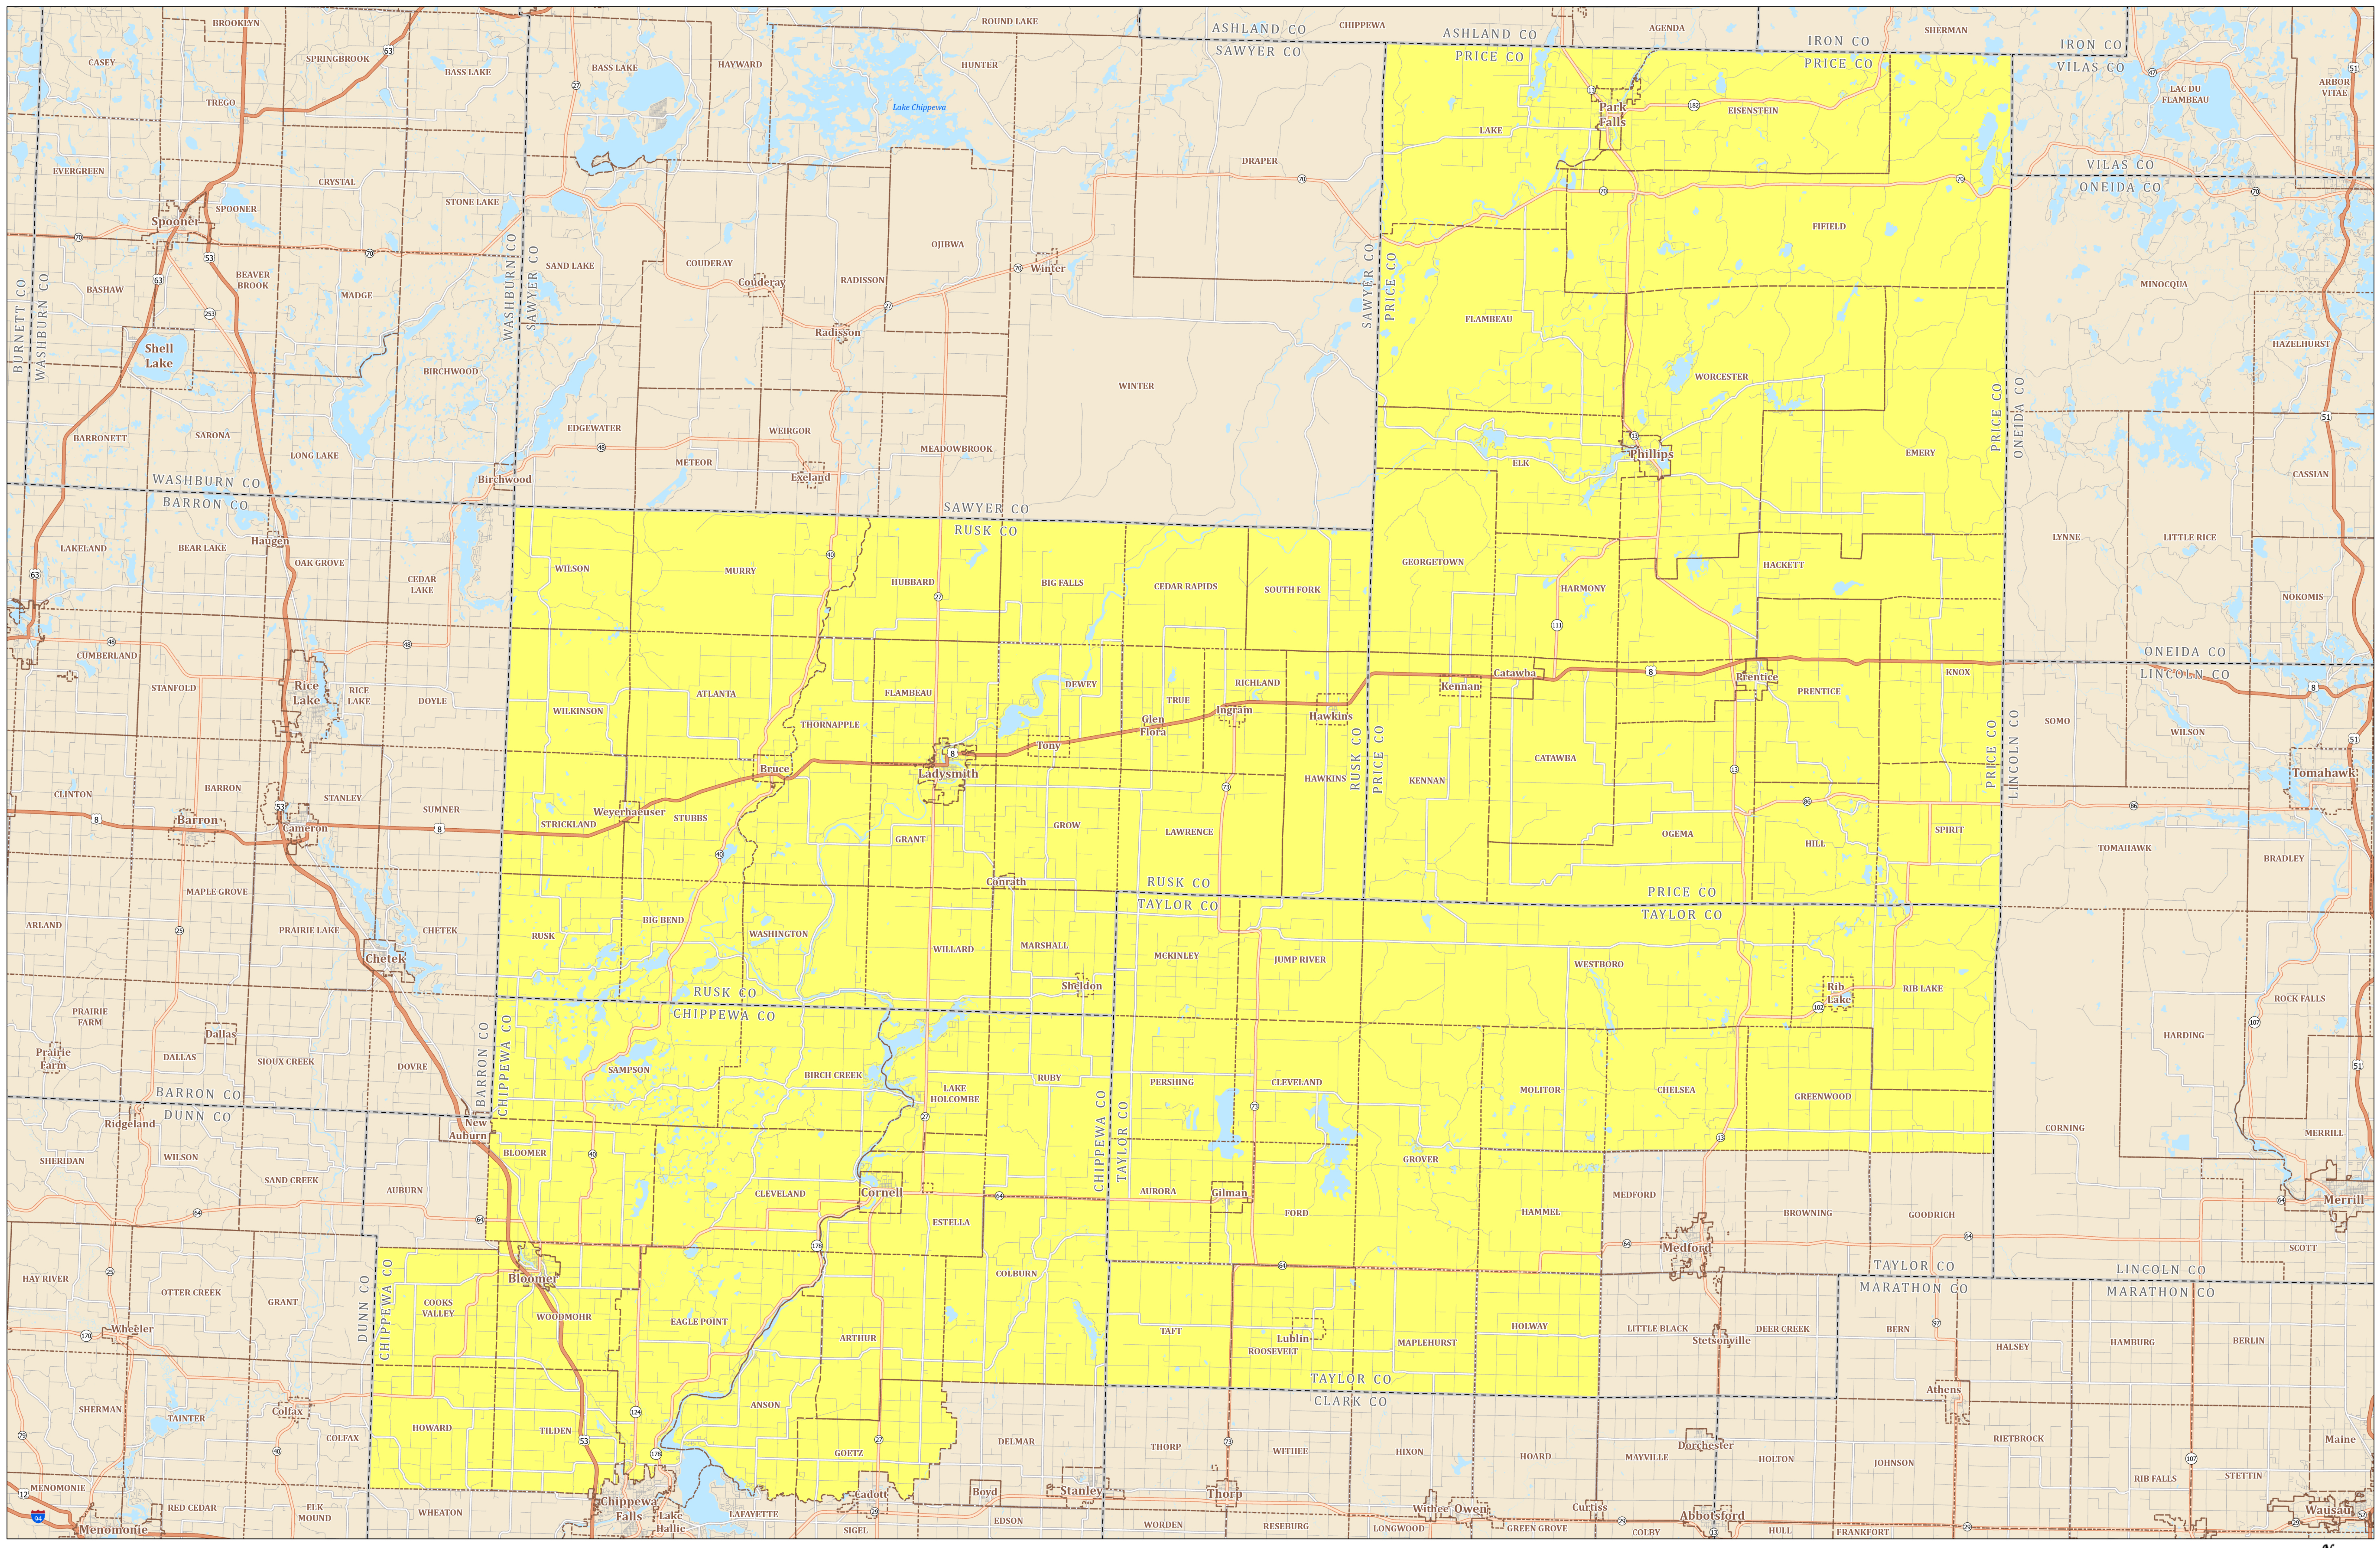

Assembly District 68

STATE OF WISCONSIN

- Federal Highway
- State Highway
- County Road
- Local Road
- Assembly District 68
- County Boundary
- Cities, Towns, Villages
- Lakes, Rivers