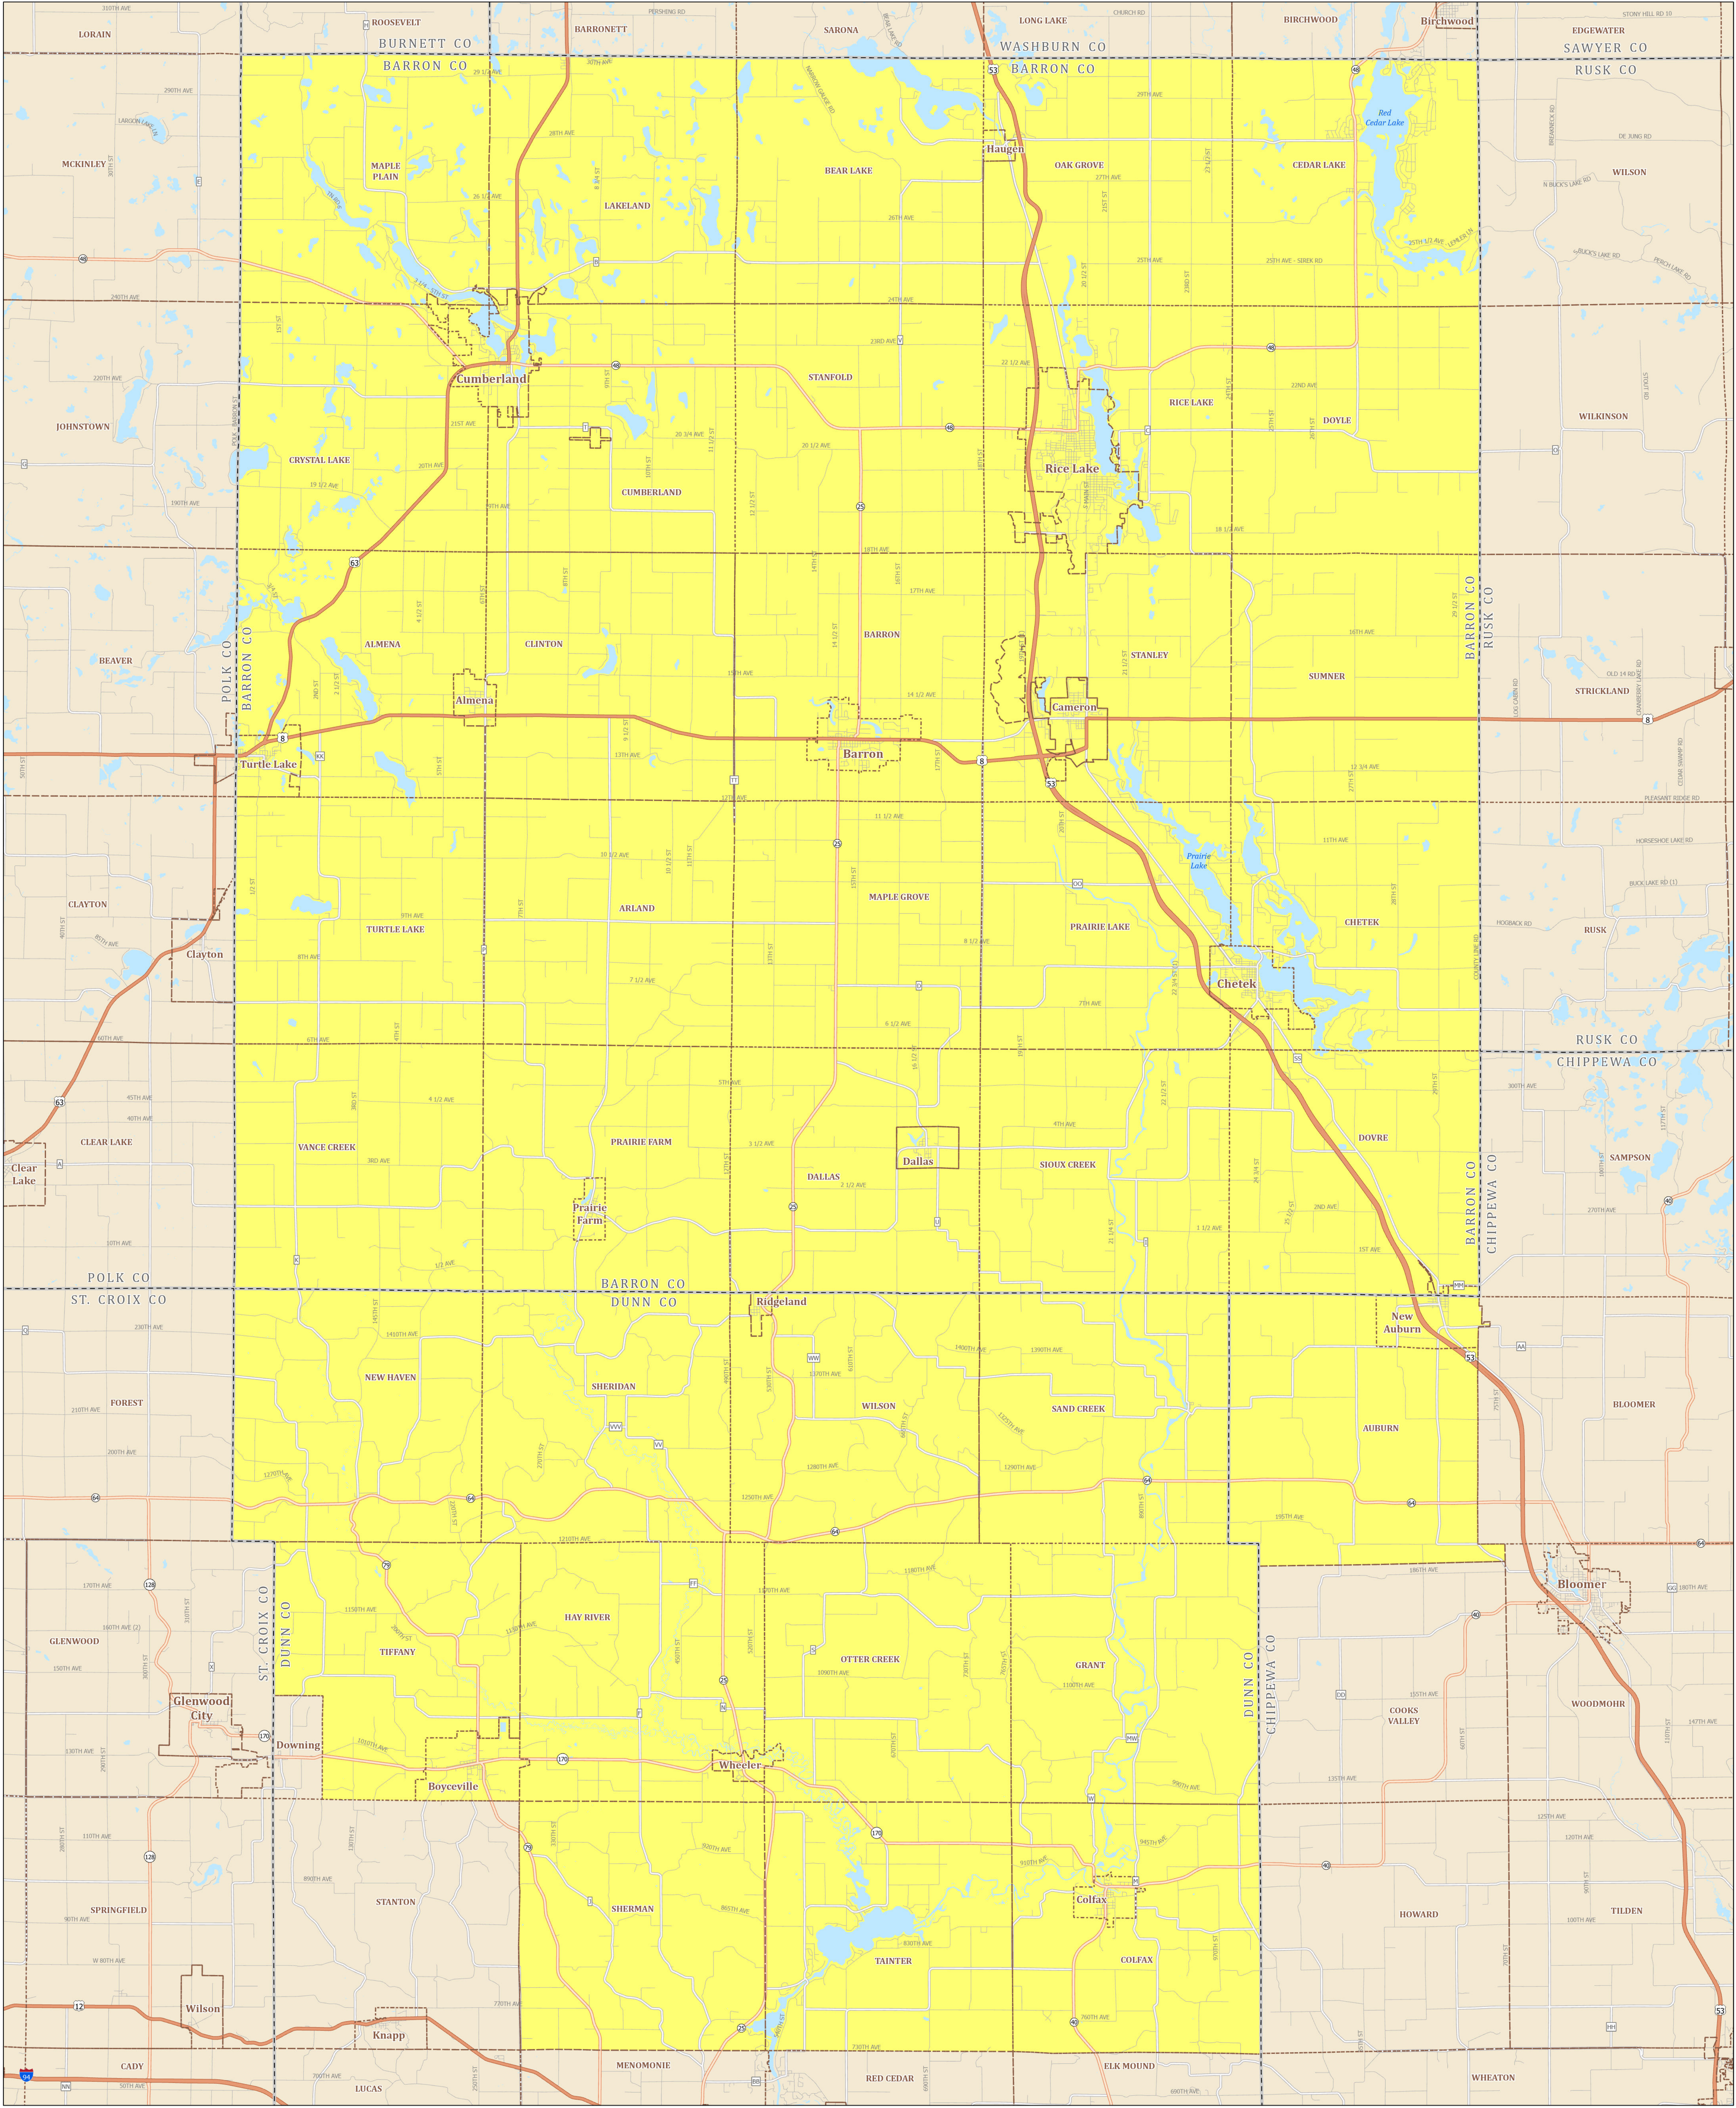

Assembly District 67

STATE OF WISCONSIN

Projection:
NAD 1983 Wisconsin TM

Cartography:
LTSB GIS Team, 2024

- Federal Highway
- State Highway
- County Road
- Local Road
- Assembly District 67
- County Boundary
- Cities, Towns, Villages
- Lakes, Rivers