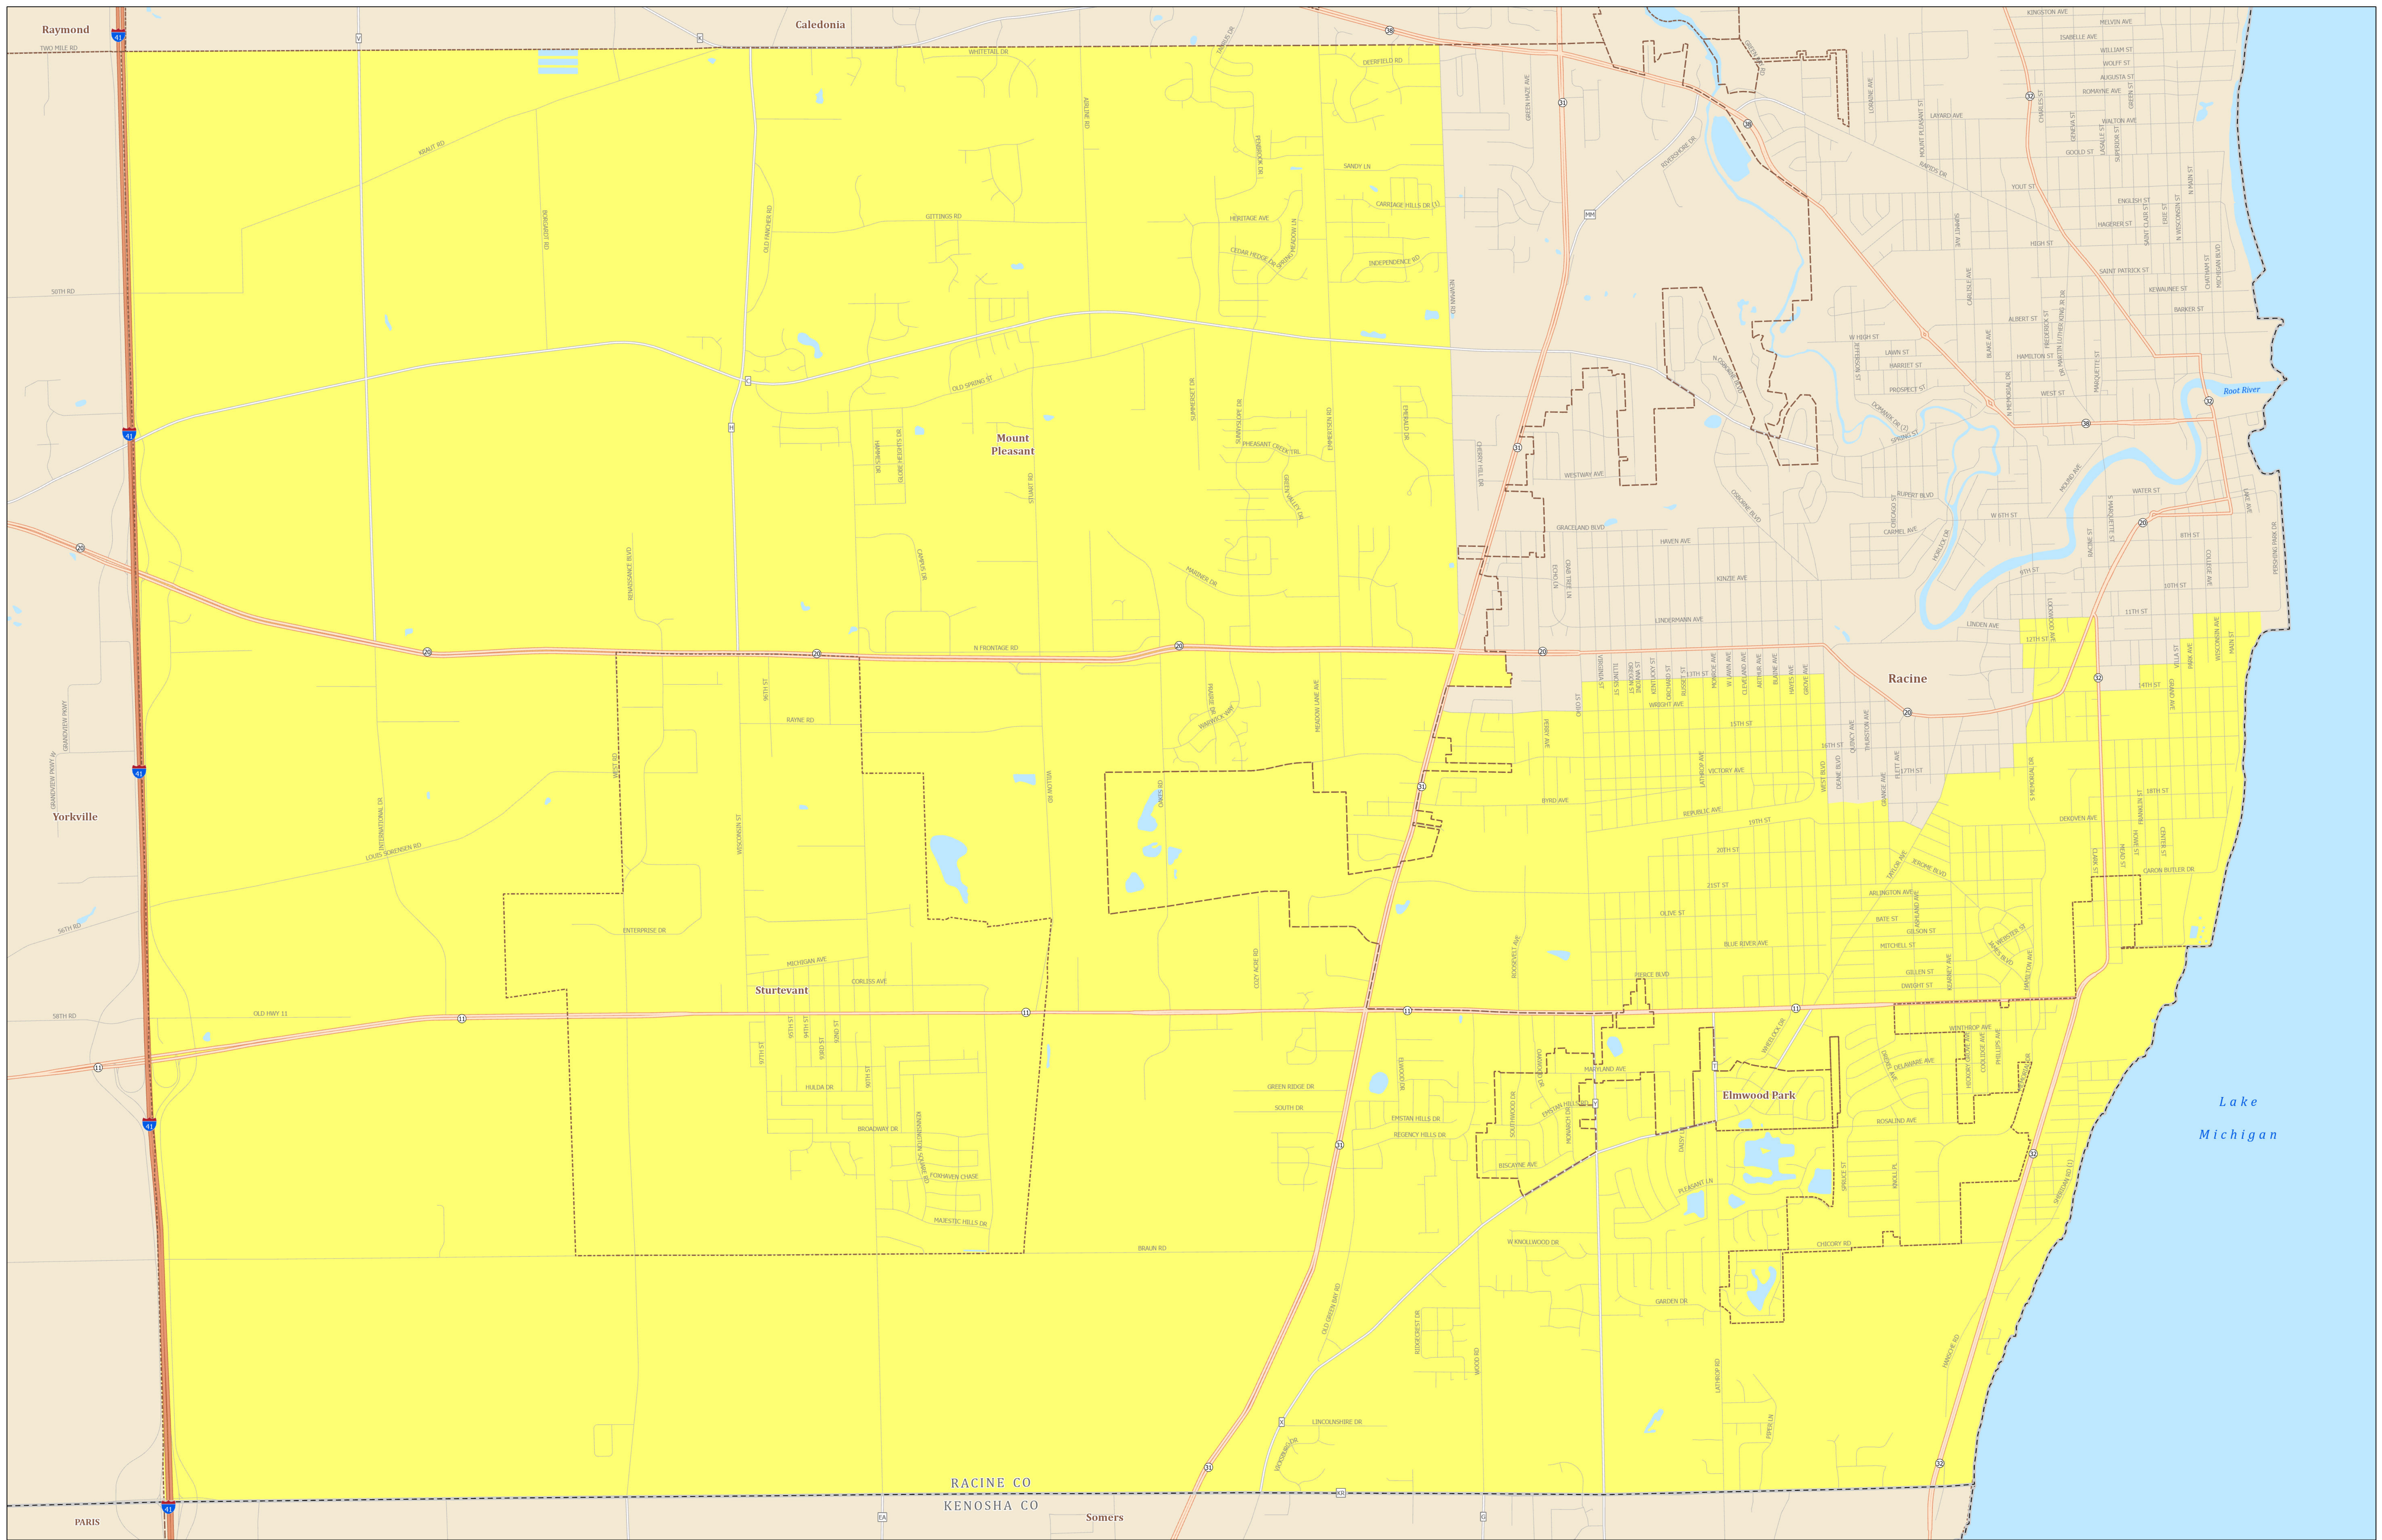

Assembly District 66

STATE OF WISCONSIN

Projection:
NAD 1983 Wisconsin TM

Cartography:
LTSB GIS Team, 2024

- Federal Highway
- State Highway
- County Road
- Local Road
- Assembly District 66
- County Boundary
- Cities, Towns, Villages
- Lakes, Rivers