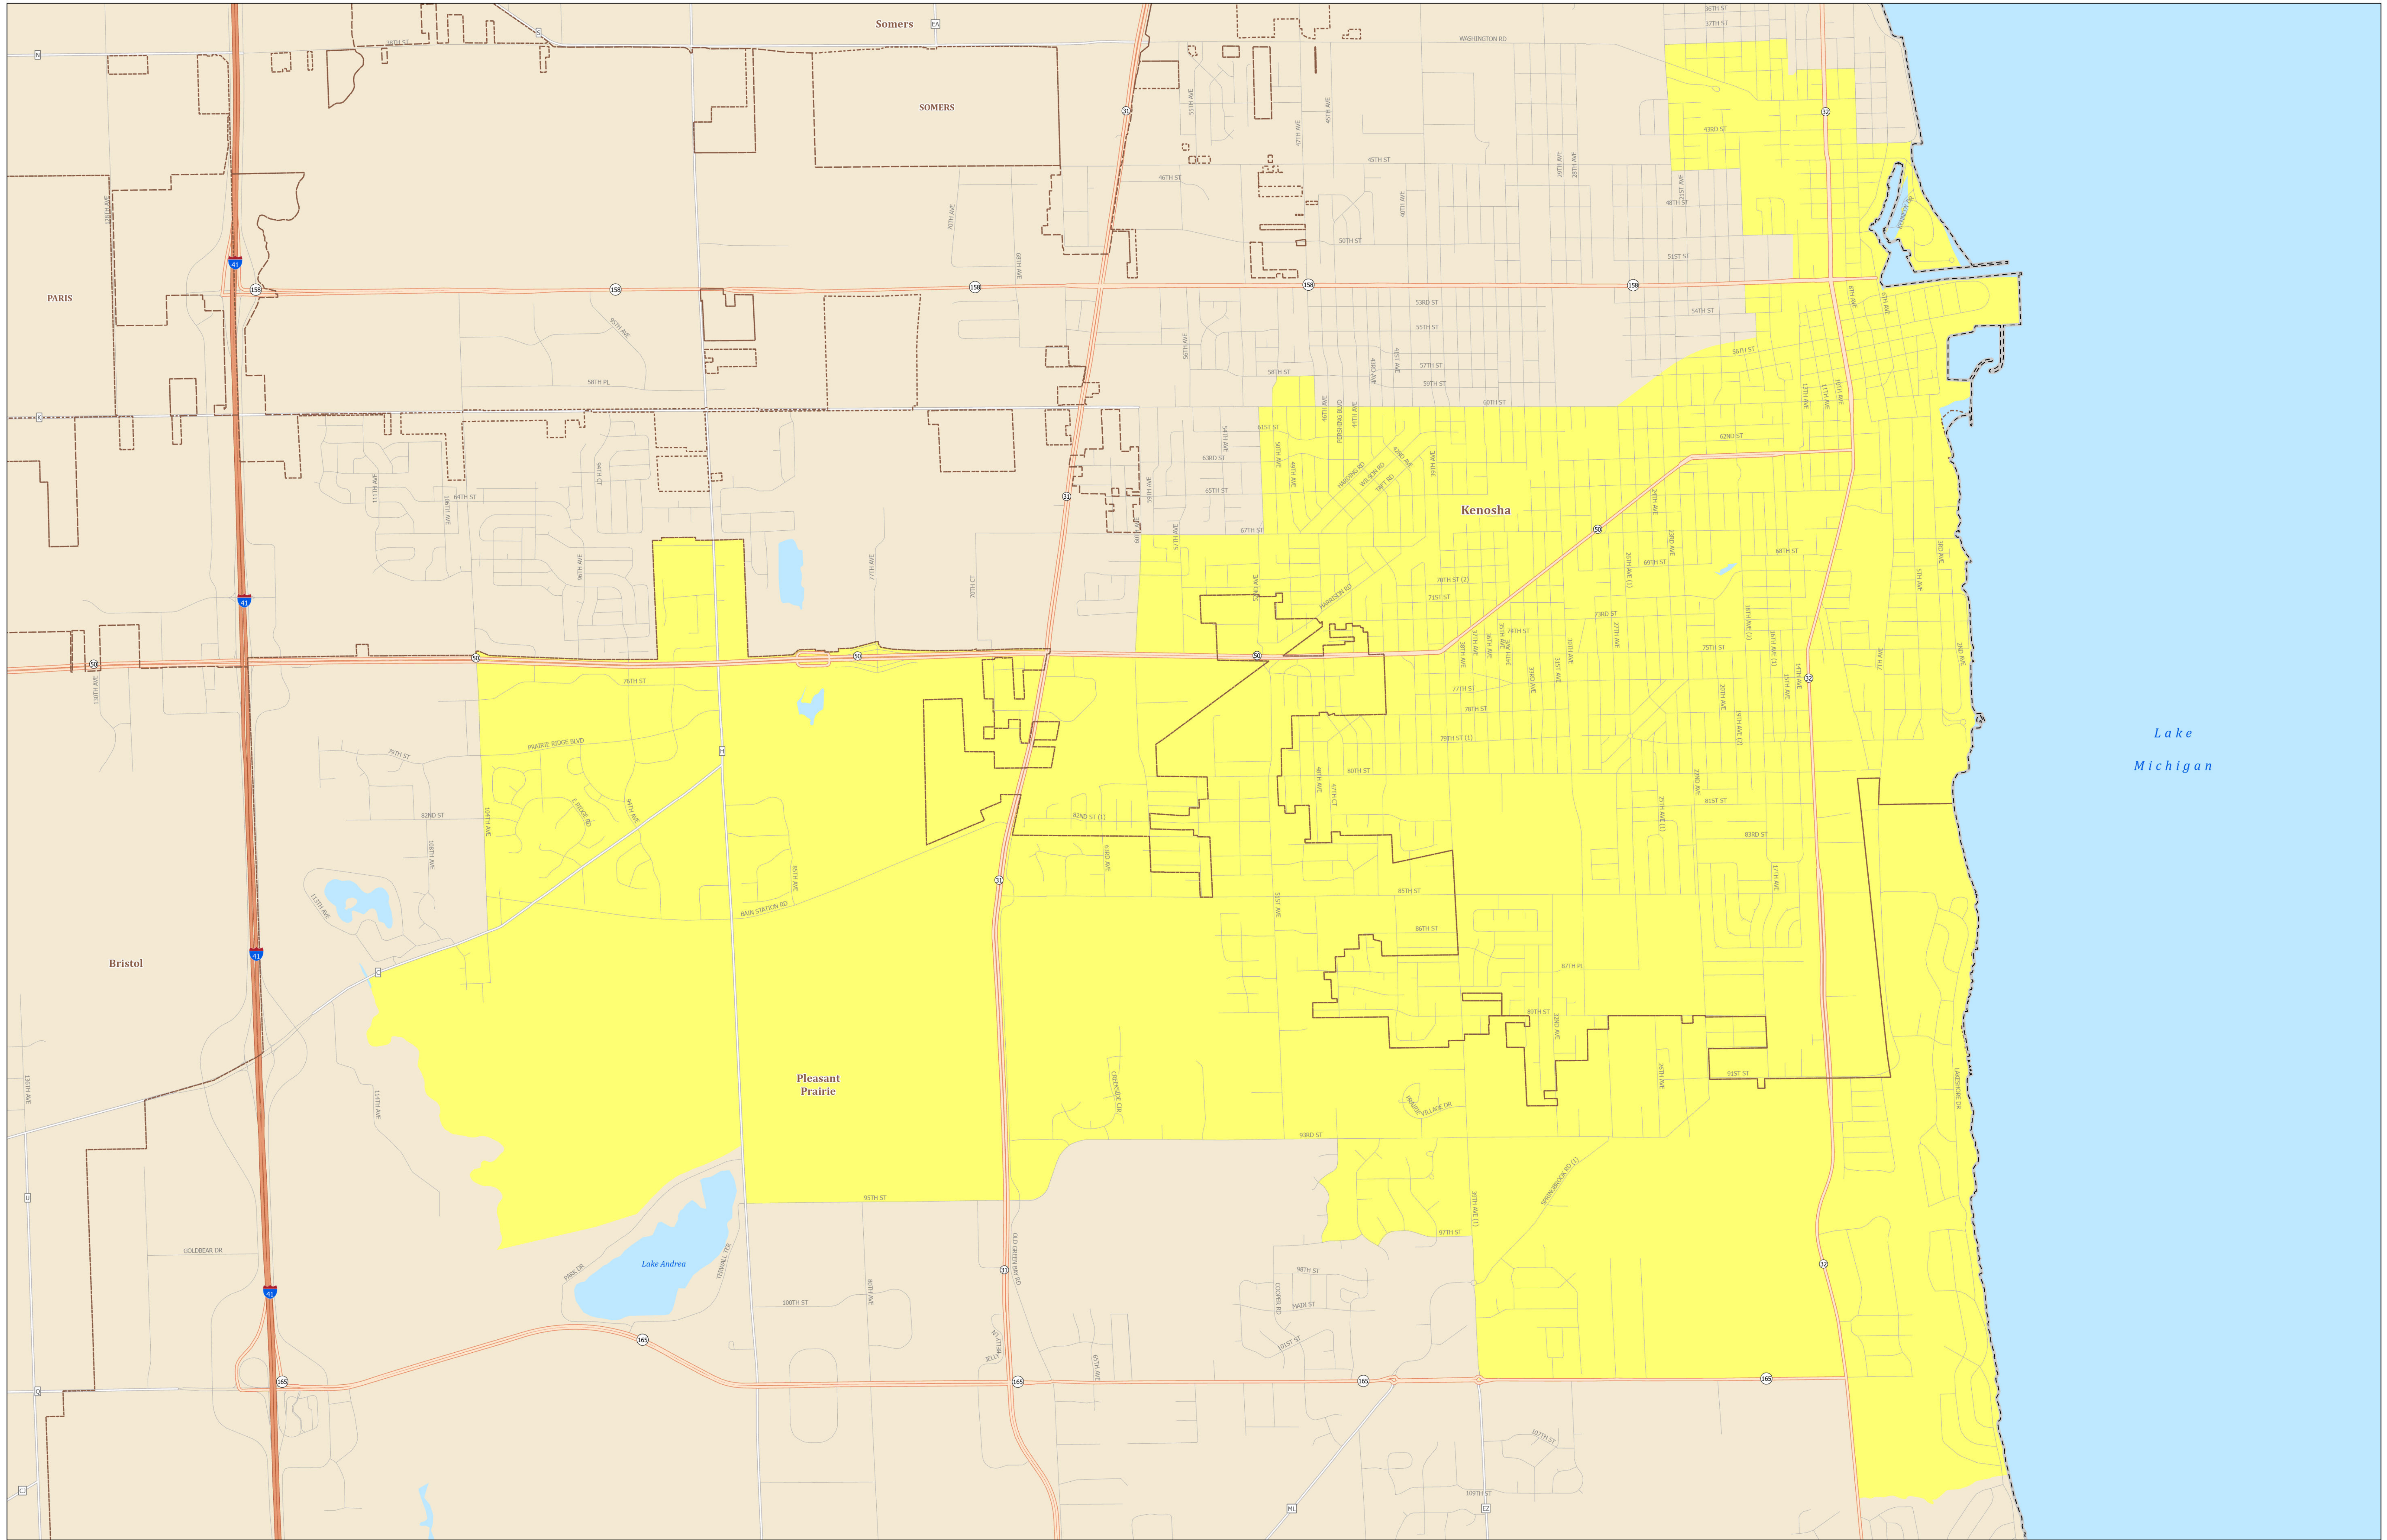

Assembly District 65

STATE OF WISCONSIN

Projection:
NAD 1983 Wisconsin TM

Cartography:
LTSB GIS Team, 2024

- Federal Highway
- State Highway
- County Road
- Local Road
- Assembly District 65
- County Boundary
- Cities, Towns, Villages
- Lakes, Rivers