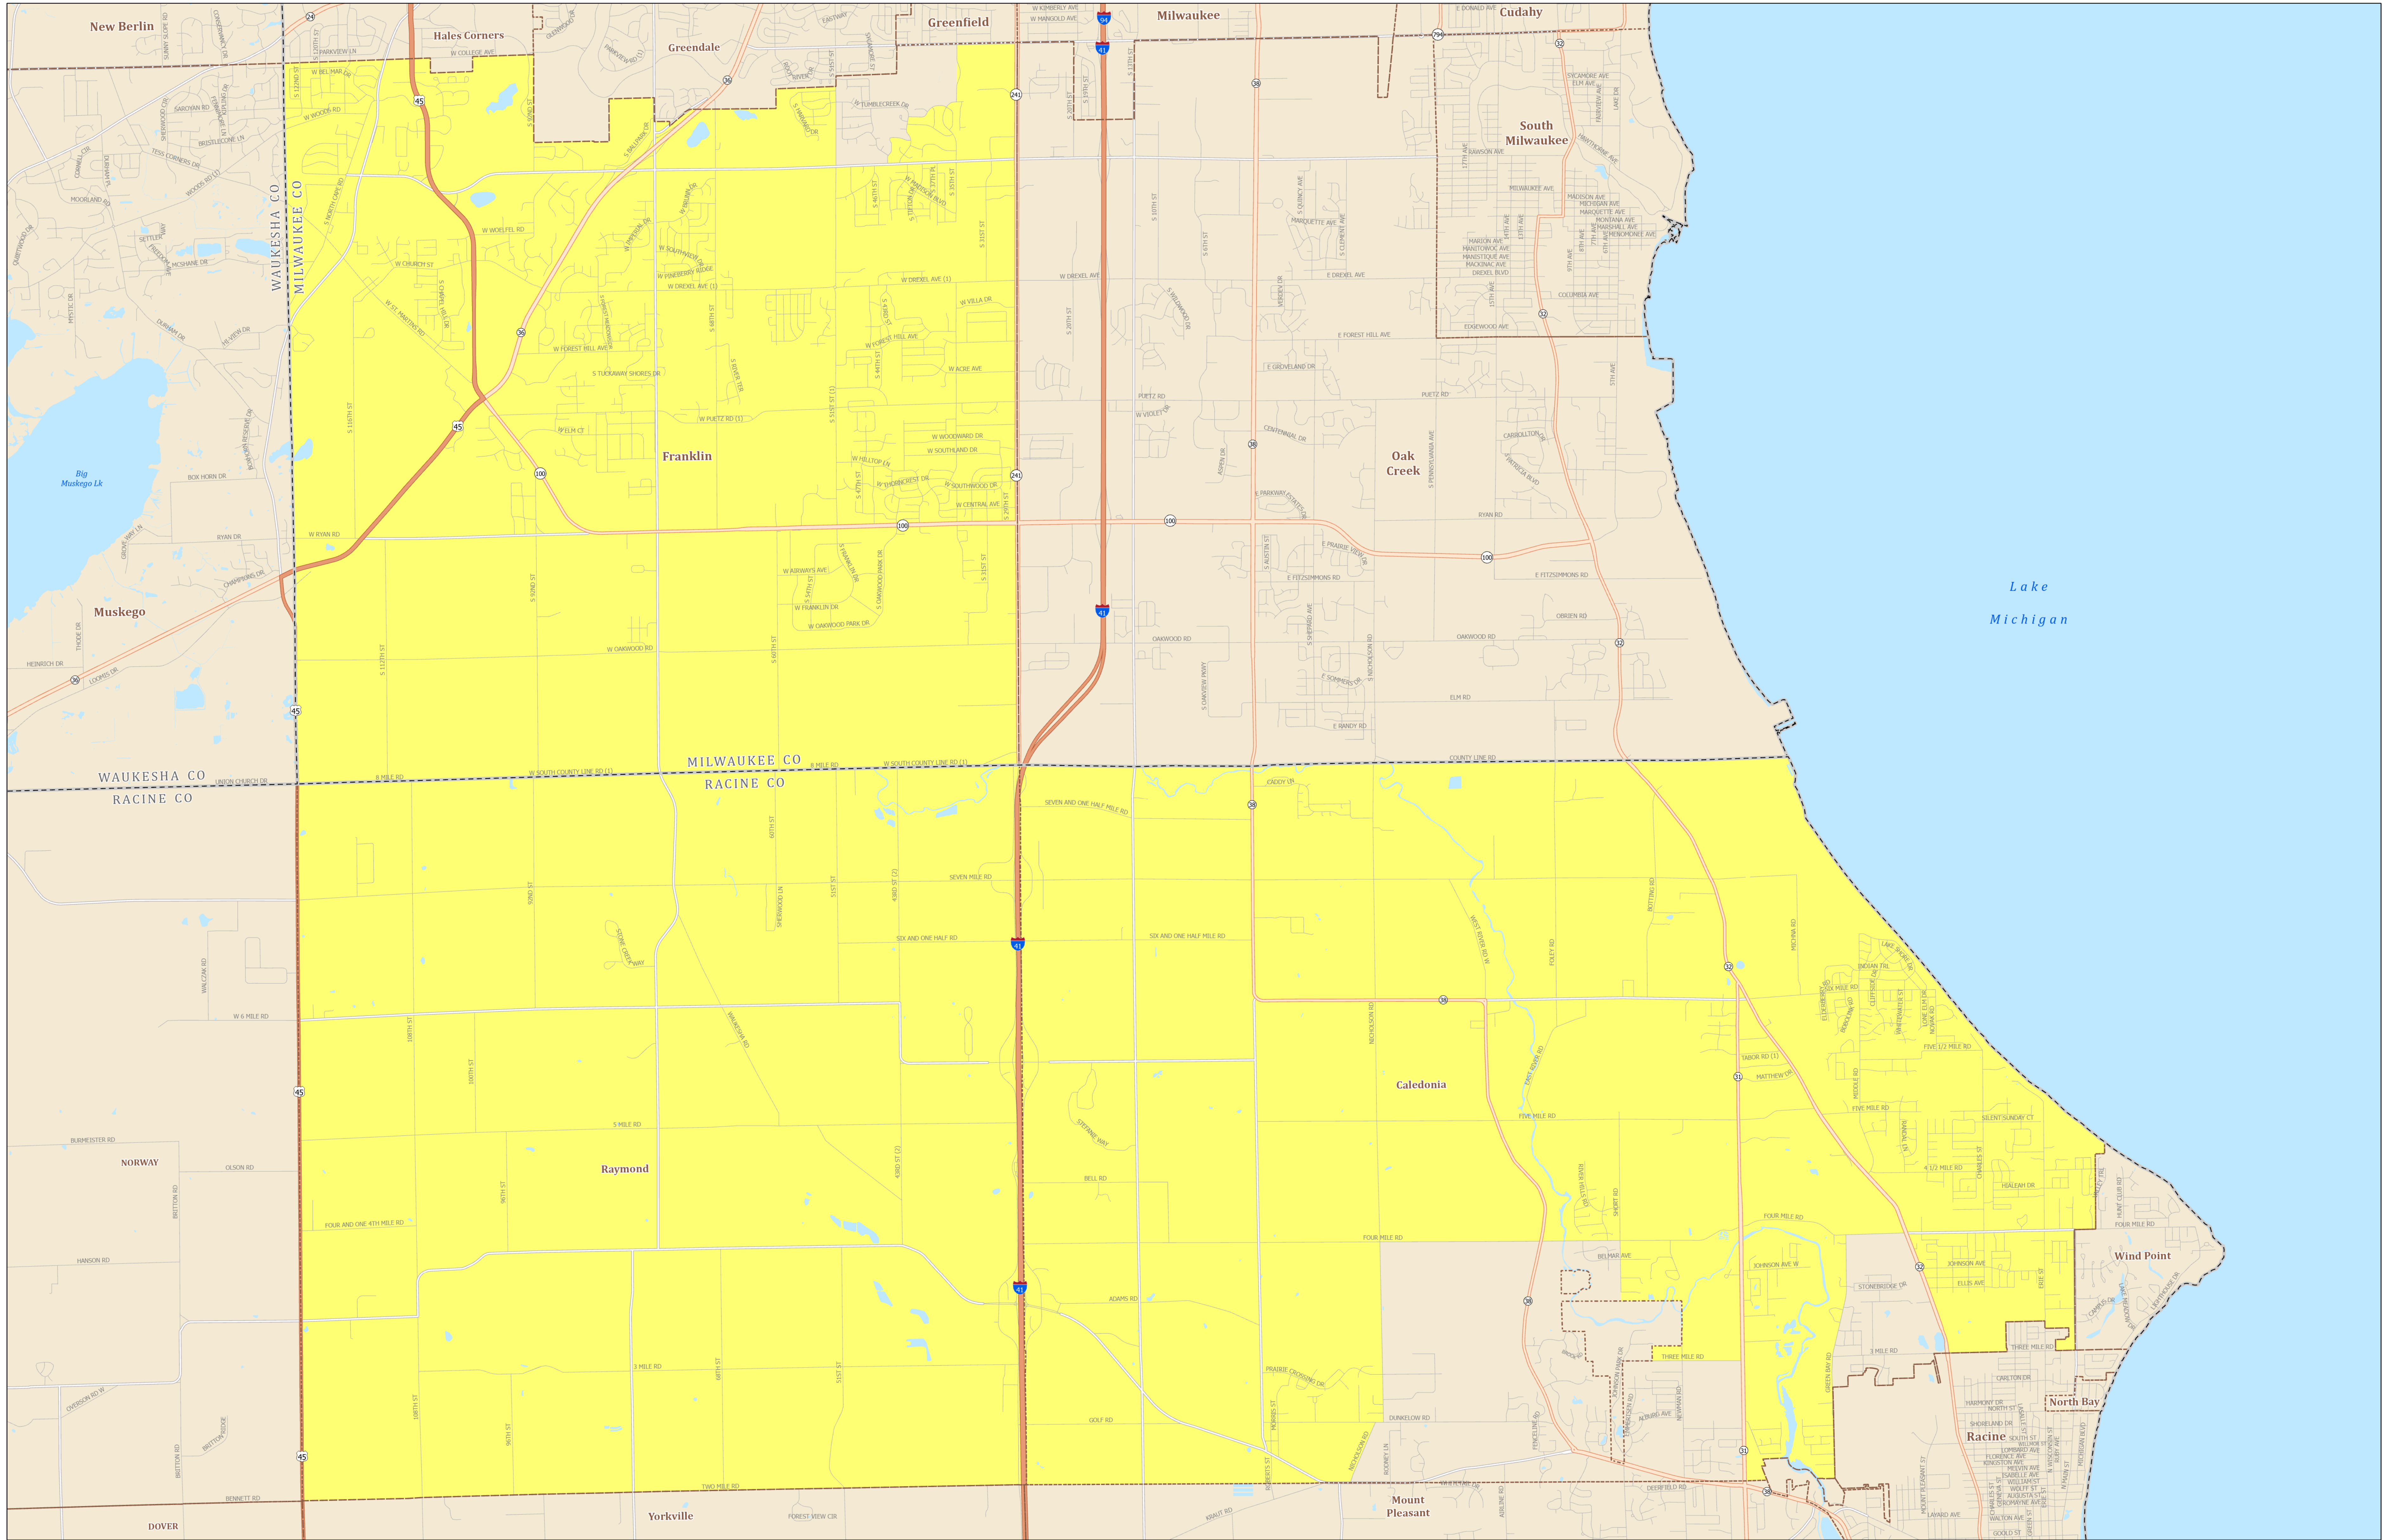

Assembly District 63

STATE OF WISCONSIN

Projection: NAD 1983 Wisconsin TM

Cartography: LTSB GIS Team, 2024

- Federal Highway
- State Highway
- County Road
- Local Road
- Assembly District 63
- County Boundary
- Cities, Towns, Villages
- Lakes, Rivers