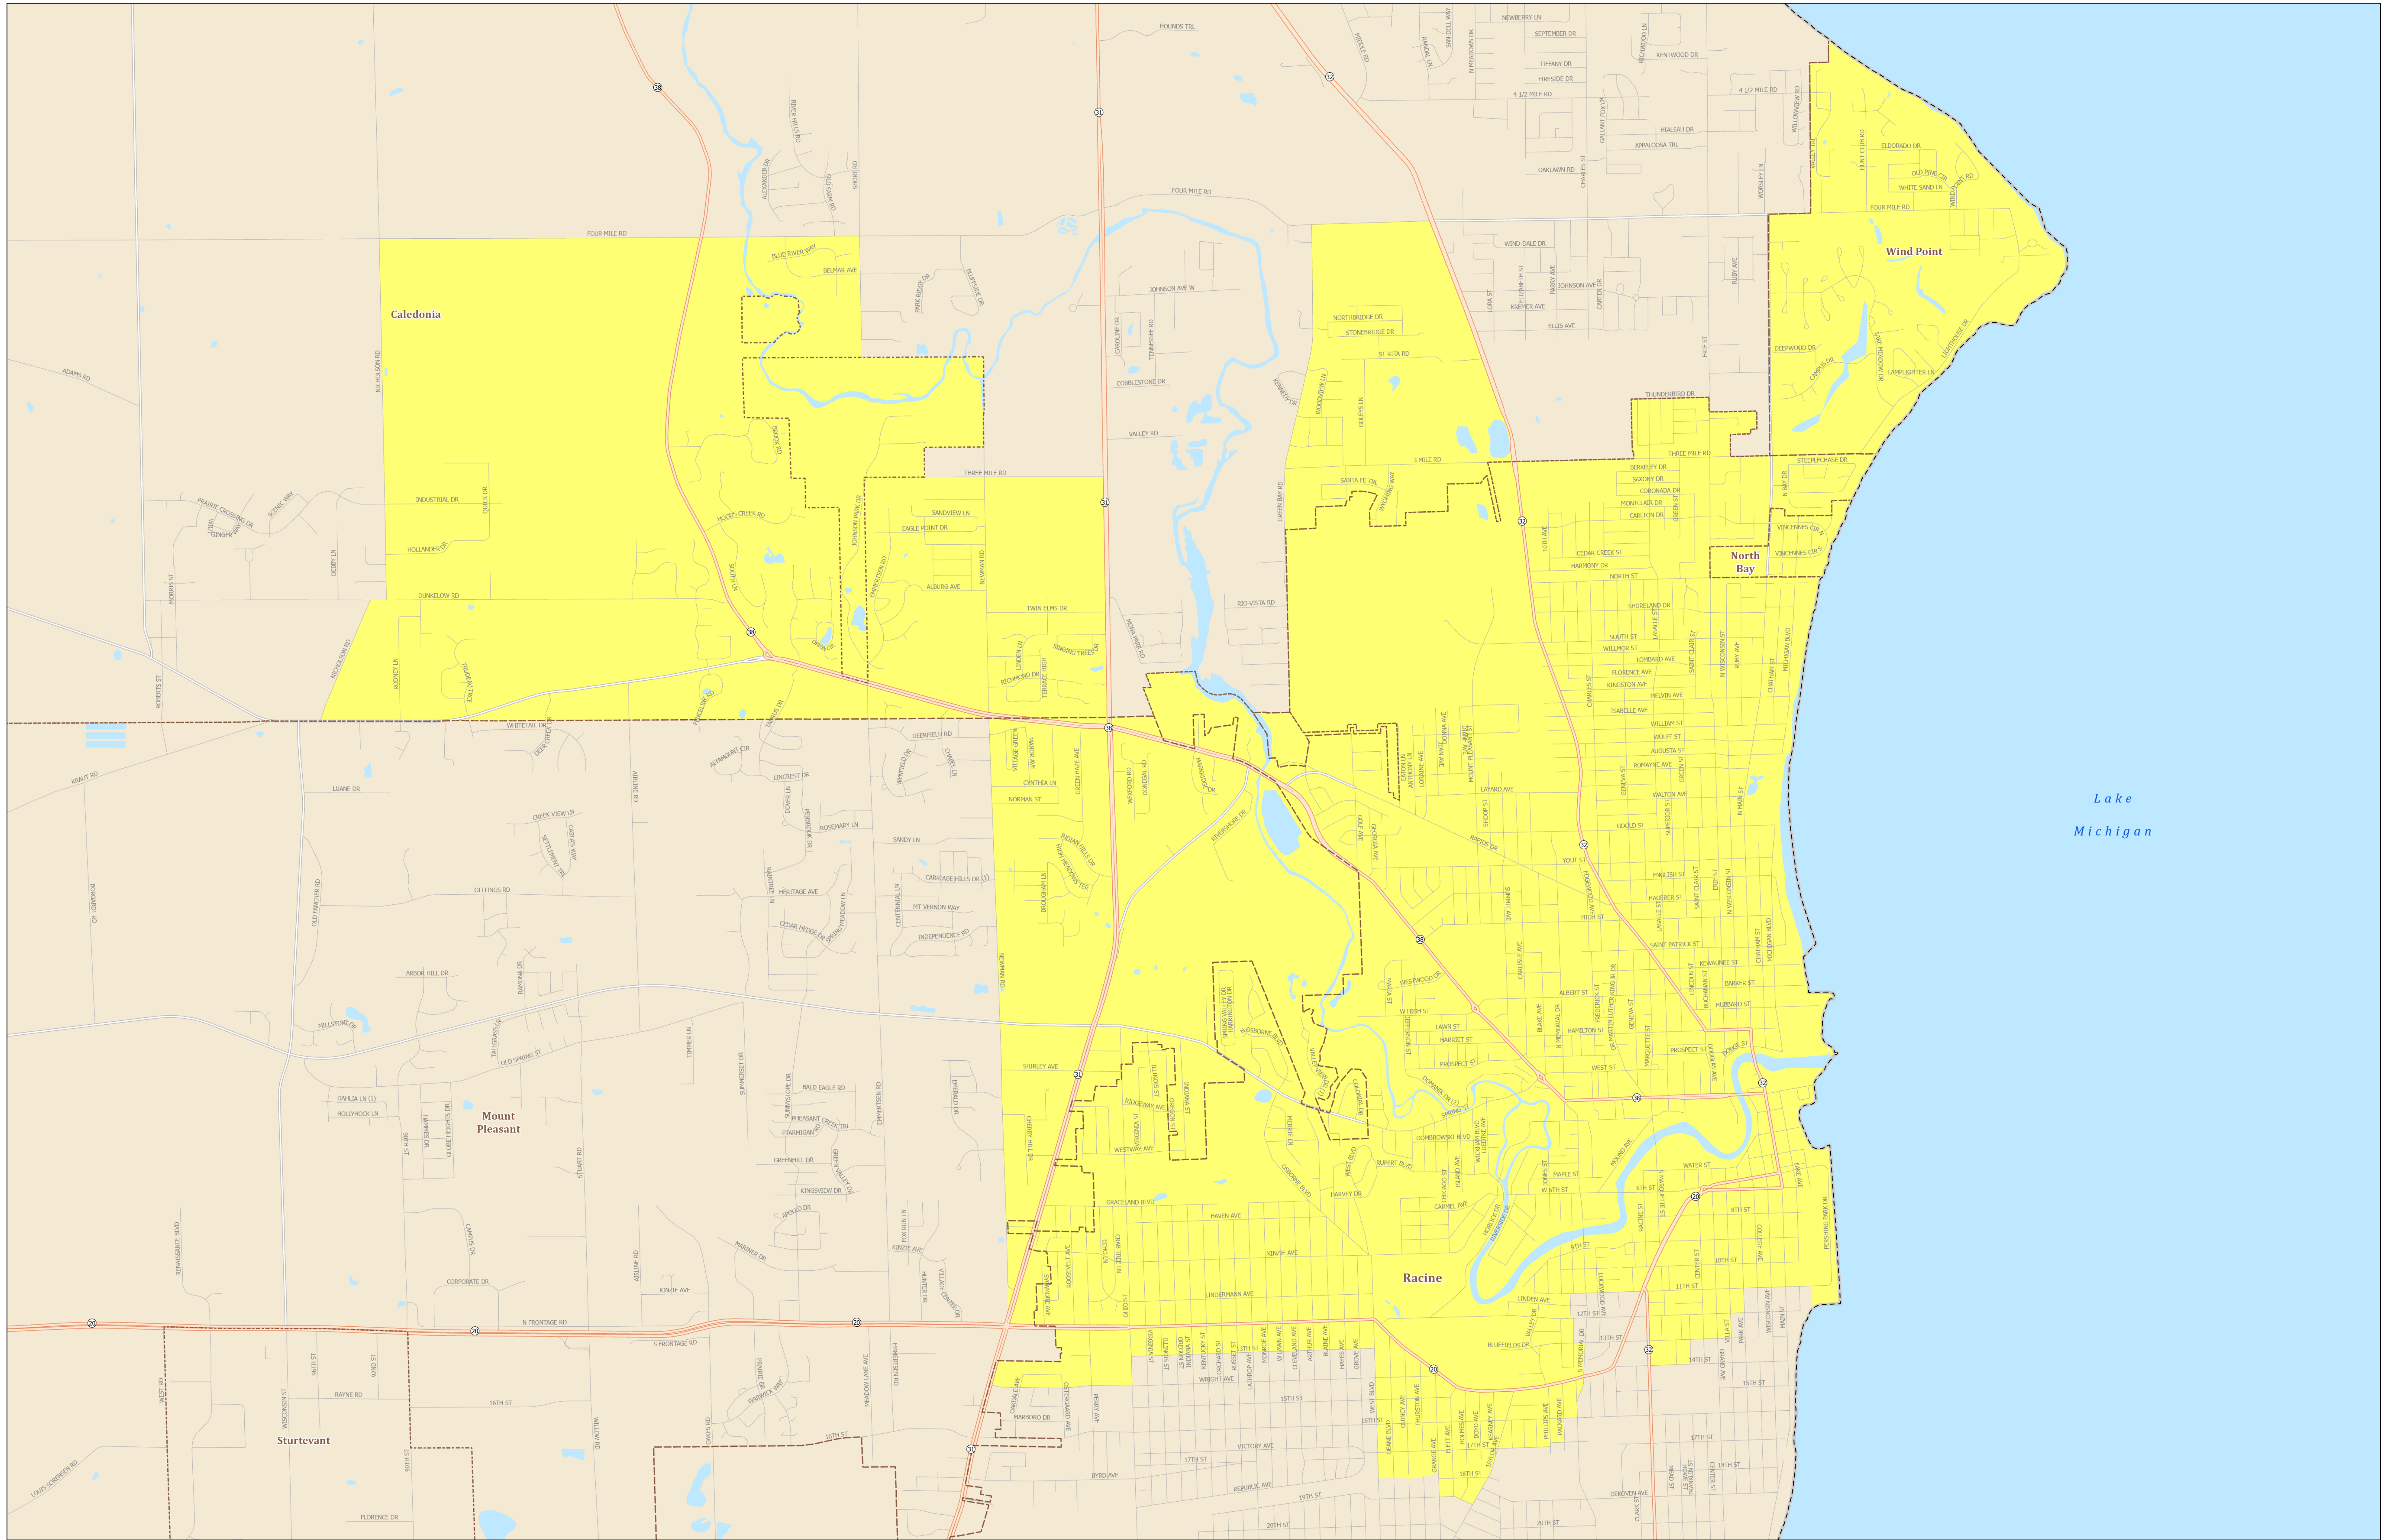

Assembly District 62

STATE OF WISCONSIN

Projection:
NAD 1983 Wisconsin TM

Cartography:
LTSB GIS Team, 2024

- Federal Highway
- State Highway
- County Road
- Local Road
- Assembly District 62
- County Boundary
- Cities, Towns, Villages
- Lakes, Rivers