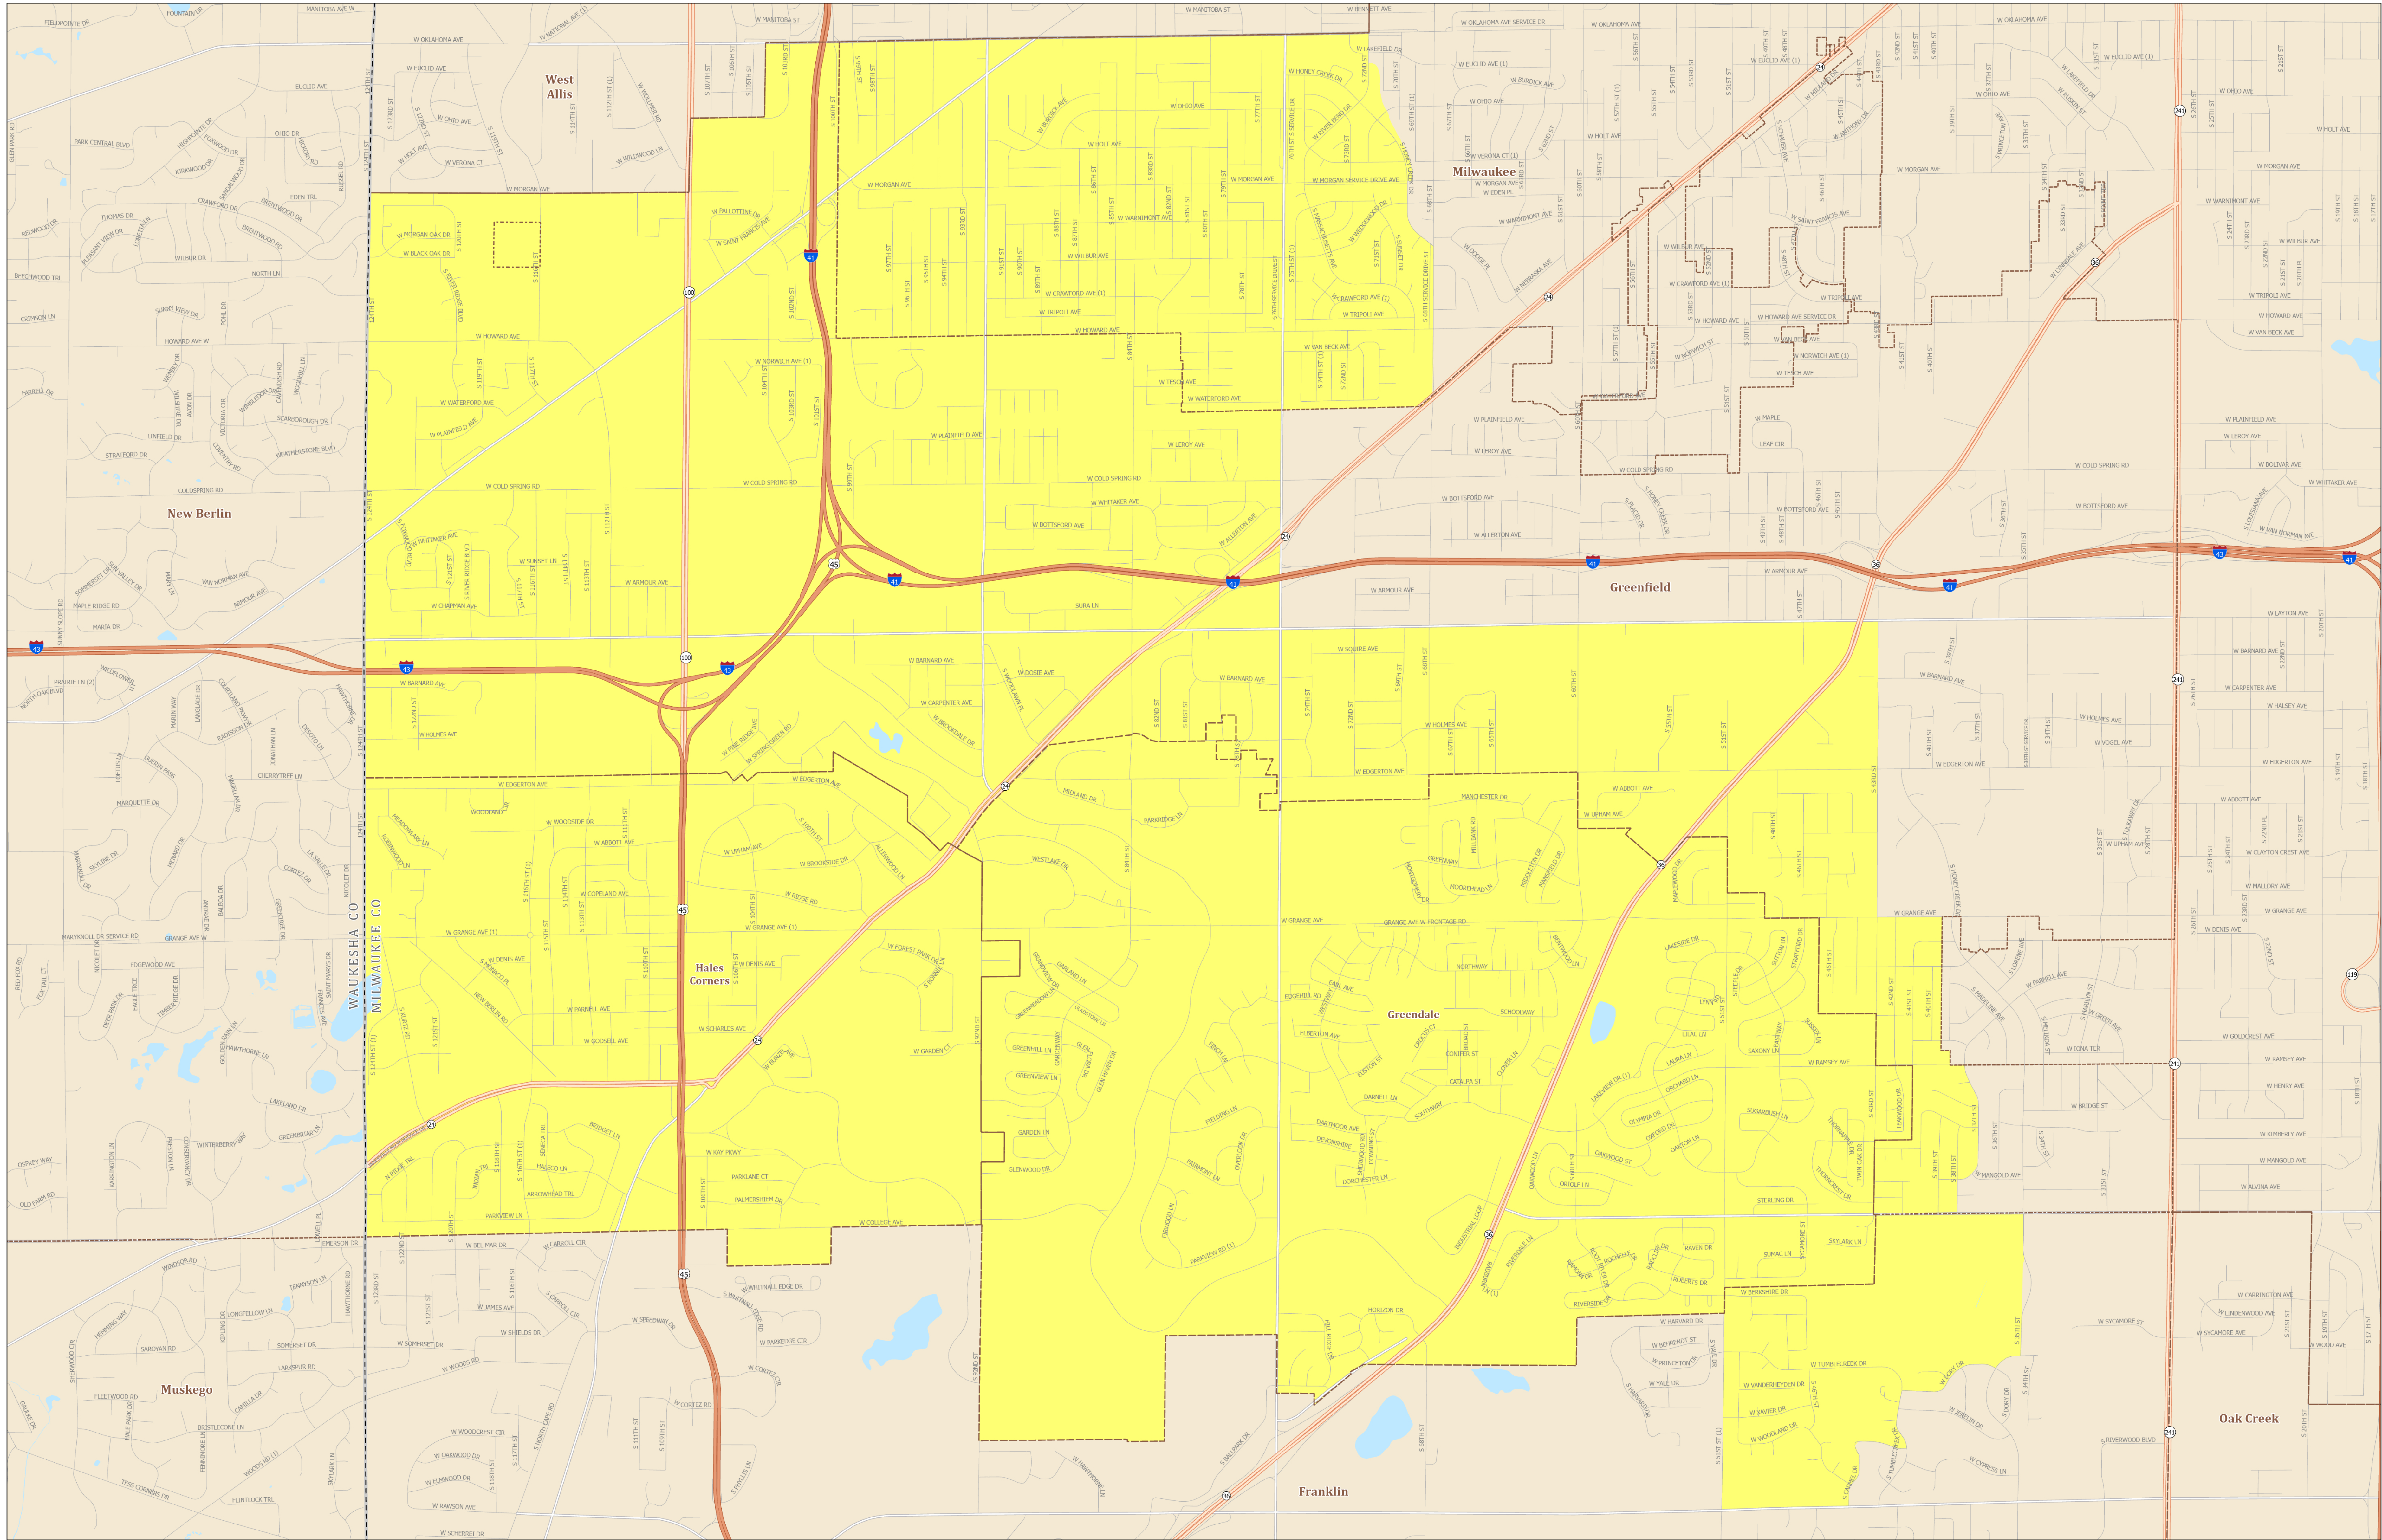

Assembly District 61

STATE OF WISCONSIN

Projection: NAD 1983 Wisconsin TM

Cartography: LTSB GIS Team, 2024

- Federal Highway
- State Highway
- County Road
- Local Road
- Assembly District 61
- County Boundary
- Cities, Towns, Villages
- Lakes, Rivers